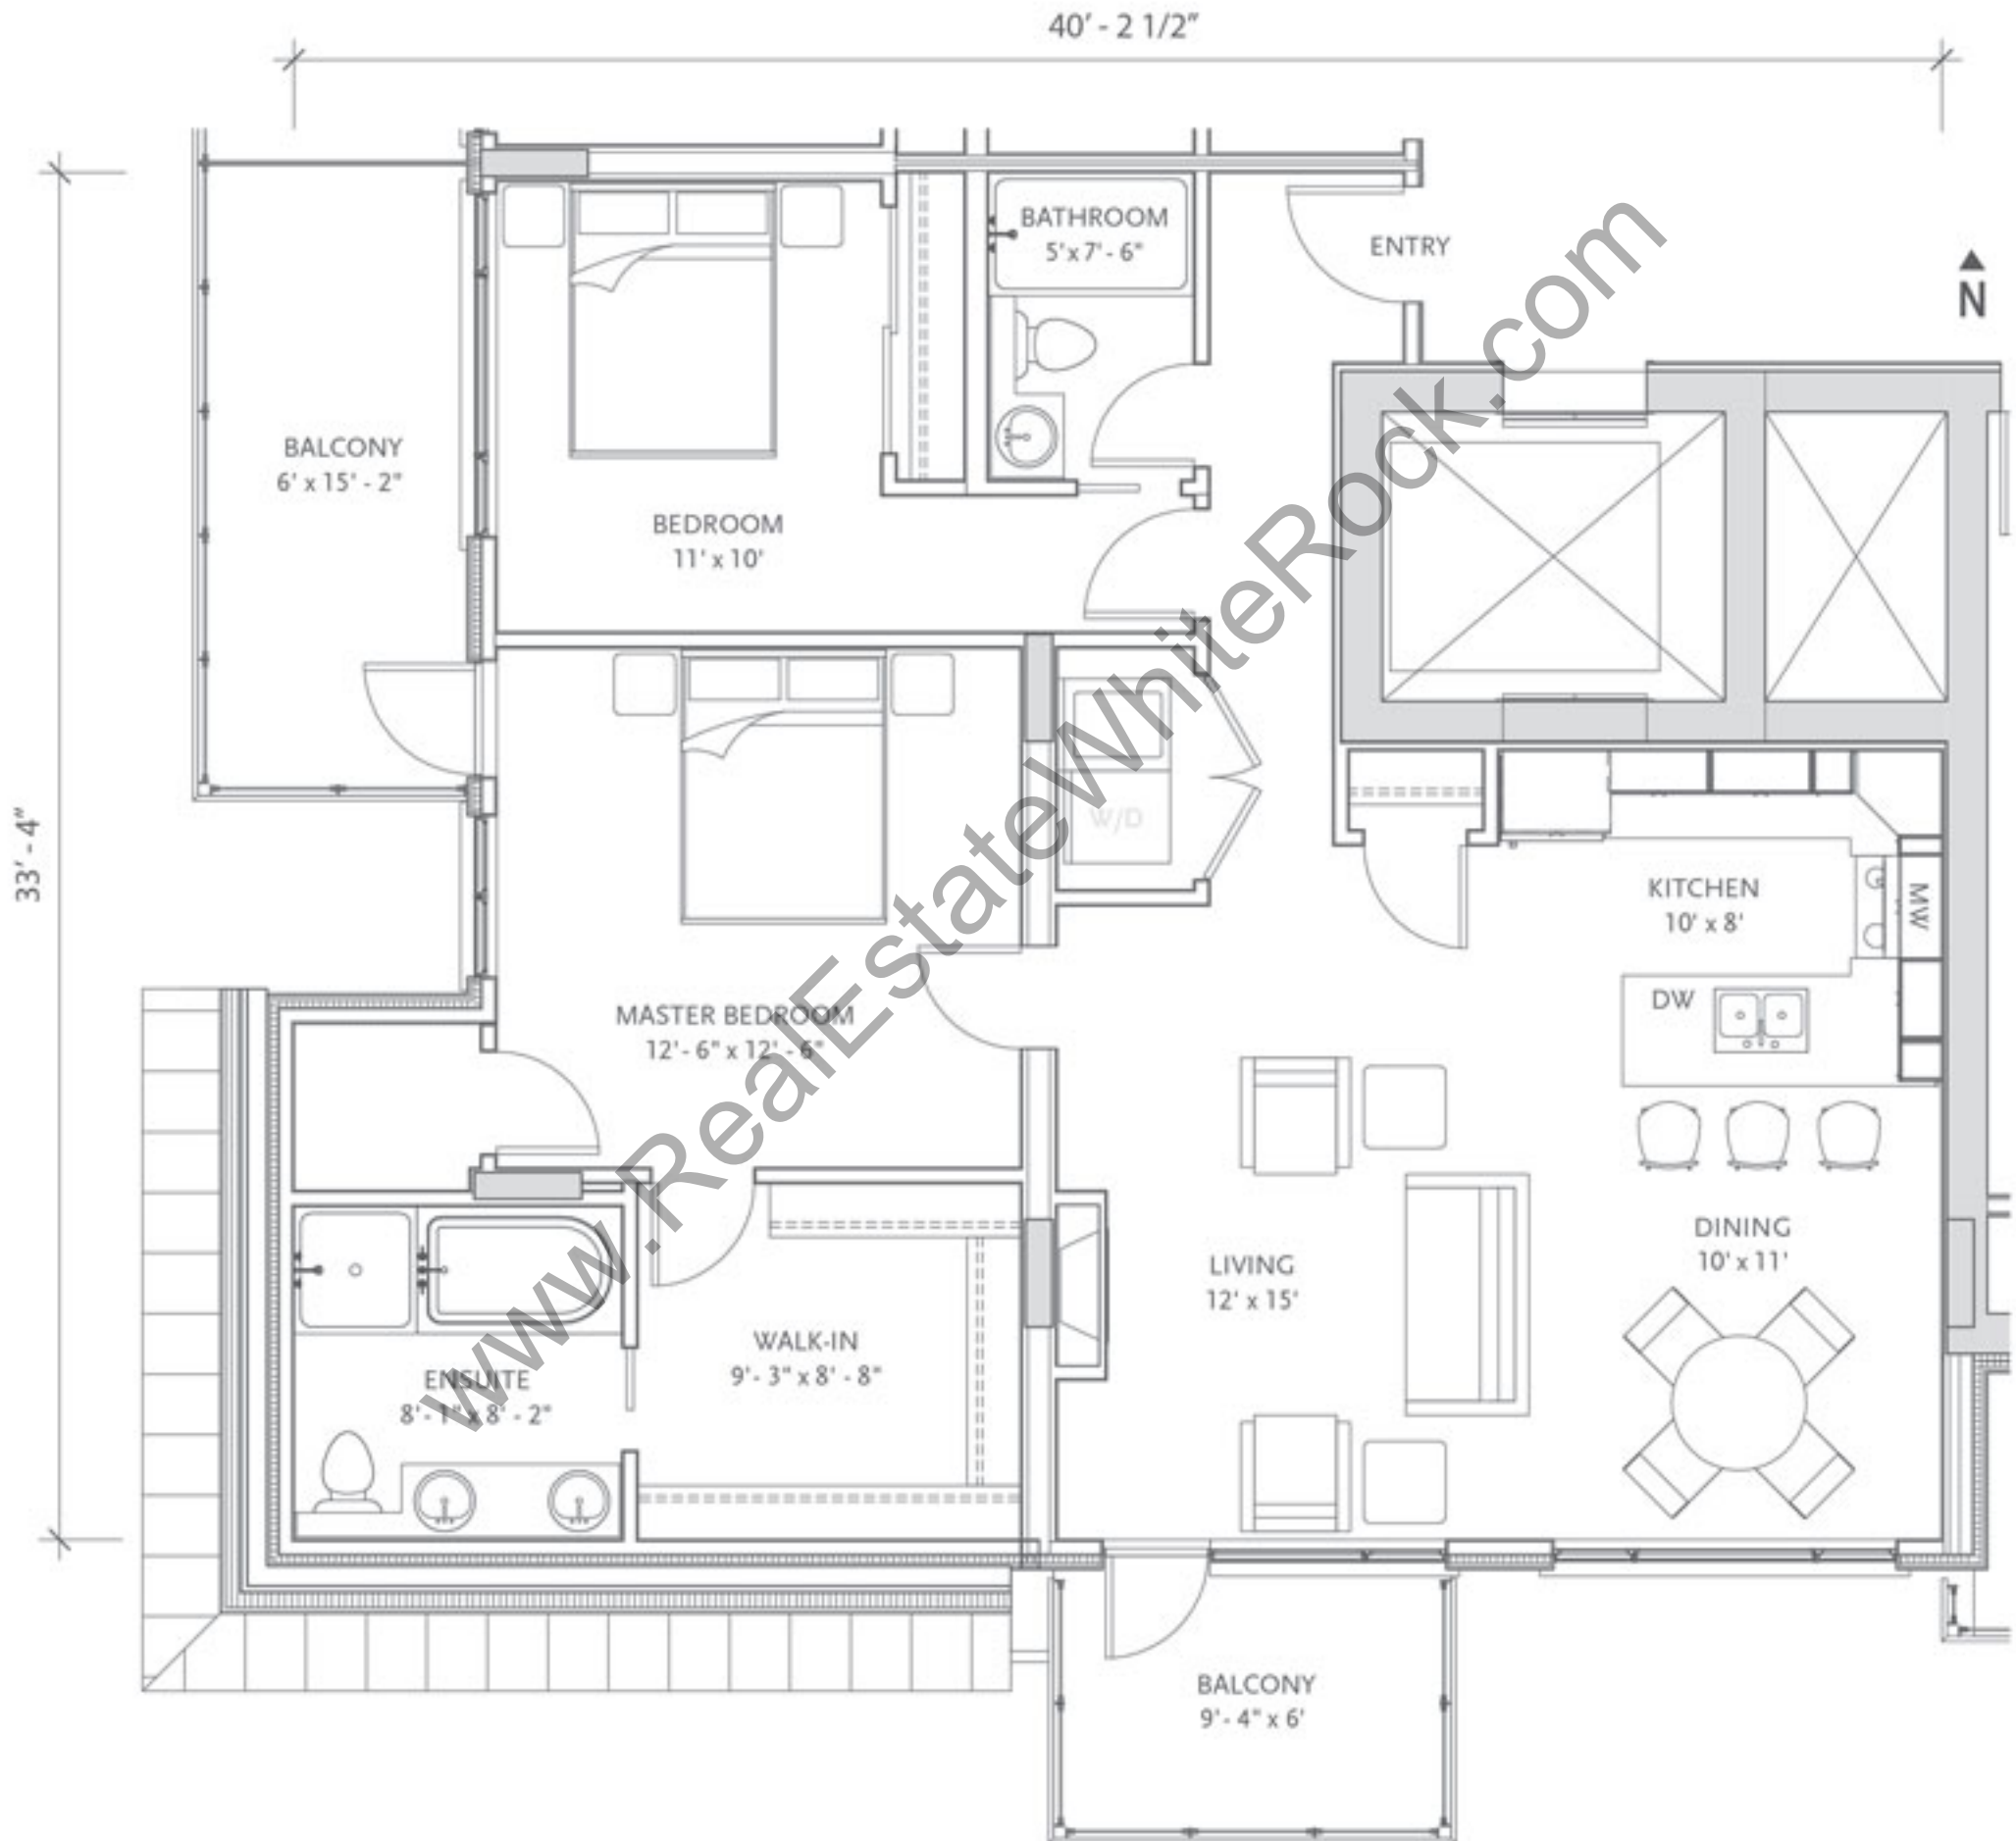

# 1 BEDROOM SUITE

854 SQ FT ~ S VIEW

# 2 BEDROOM SUITE

980 SQ FT ~ S VIEW

# 2 BEDROOM SUITE

1071 SQ FT ~ S+W VIEW

# 2 BEDROOM SUITE

1237 SQ FT ~ S+W VIEW