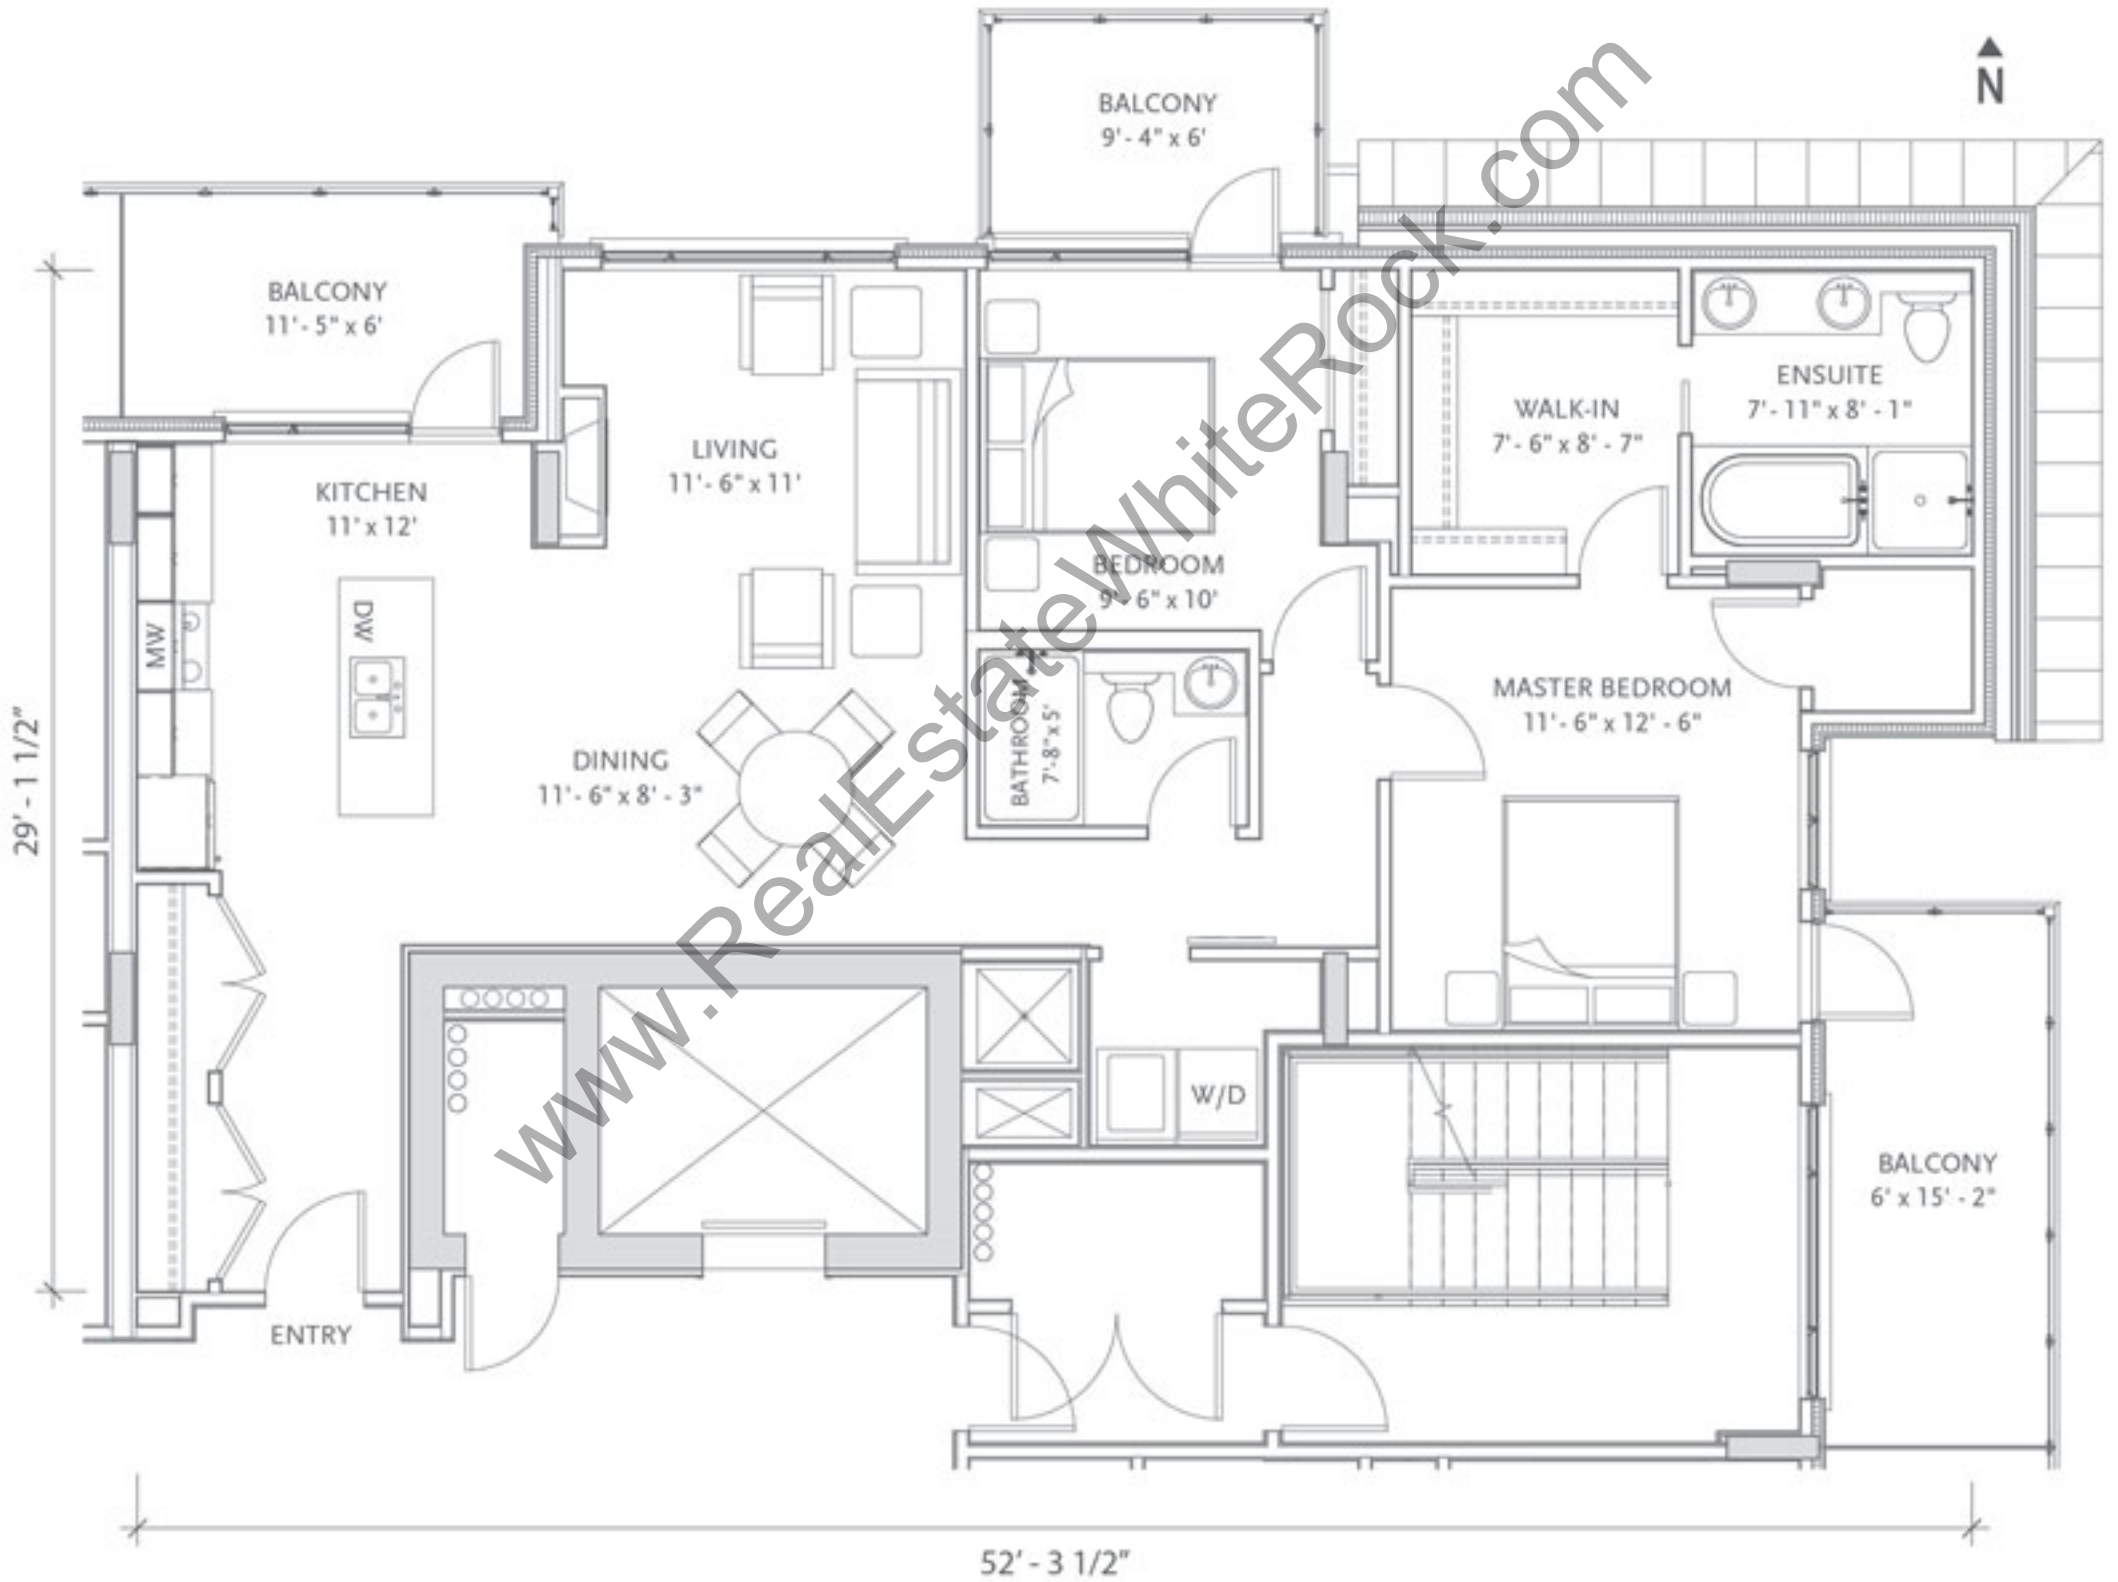

# 1 BEDROOM SUITE

854 SQ FT ~ S VIEW

# 2 BEDROOM SUITE

980 SQ FT ~ S VIEW

# 2 BEDROOM SUITE

1071 SQ FT ~ S+W VIEW

# 2 BEDROOM SUITE

1237 SQ FT ~ S+W VIEW