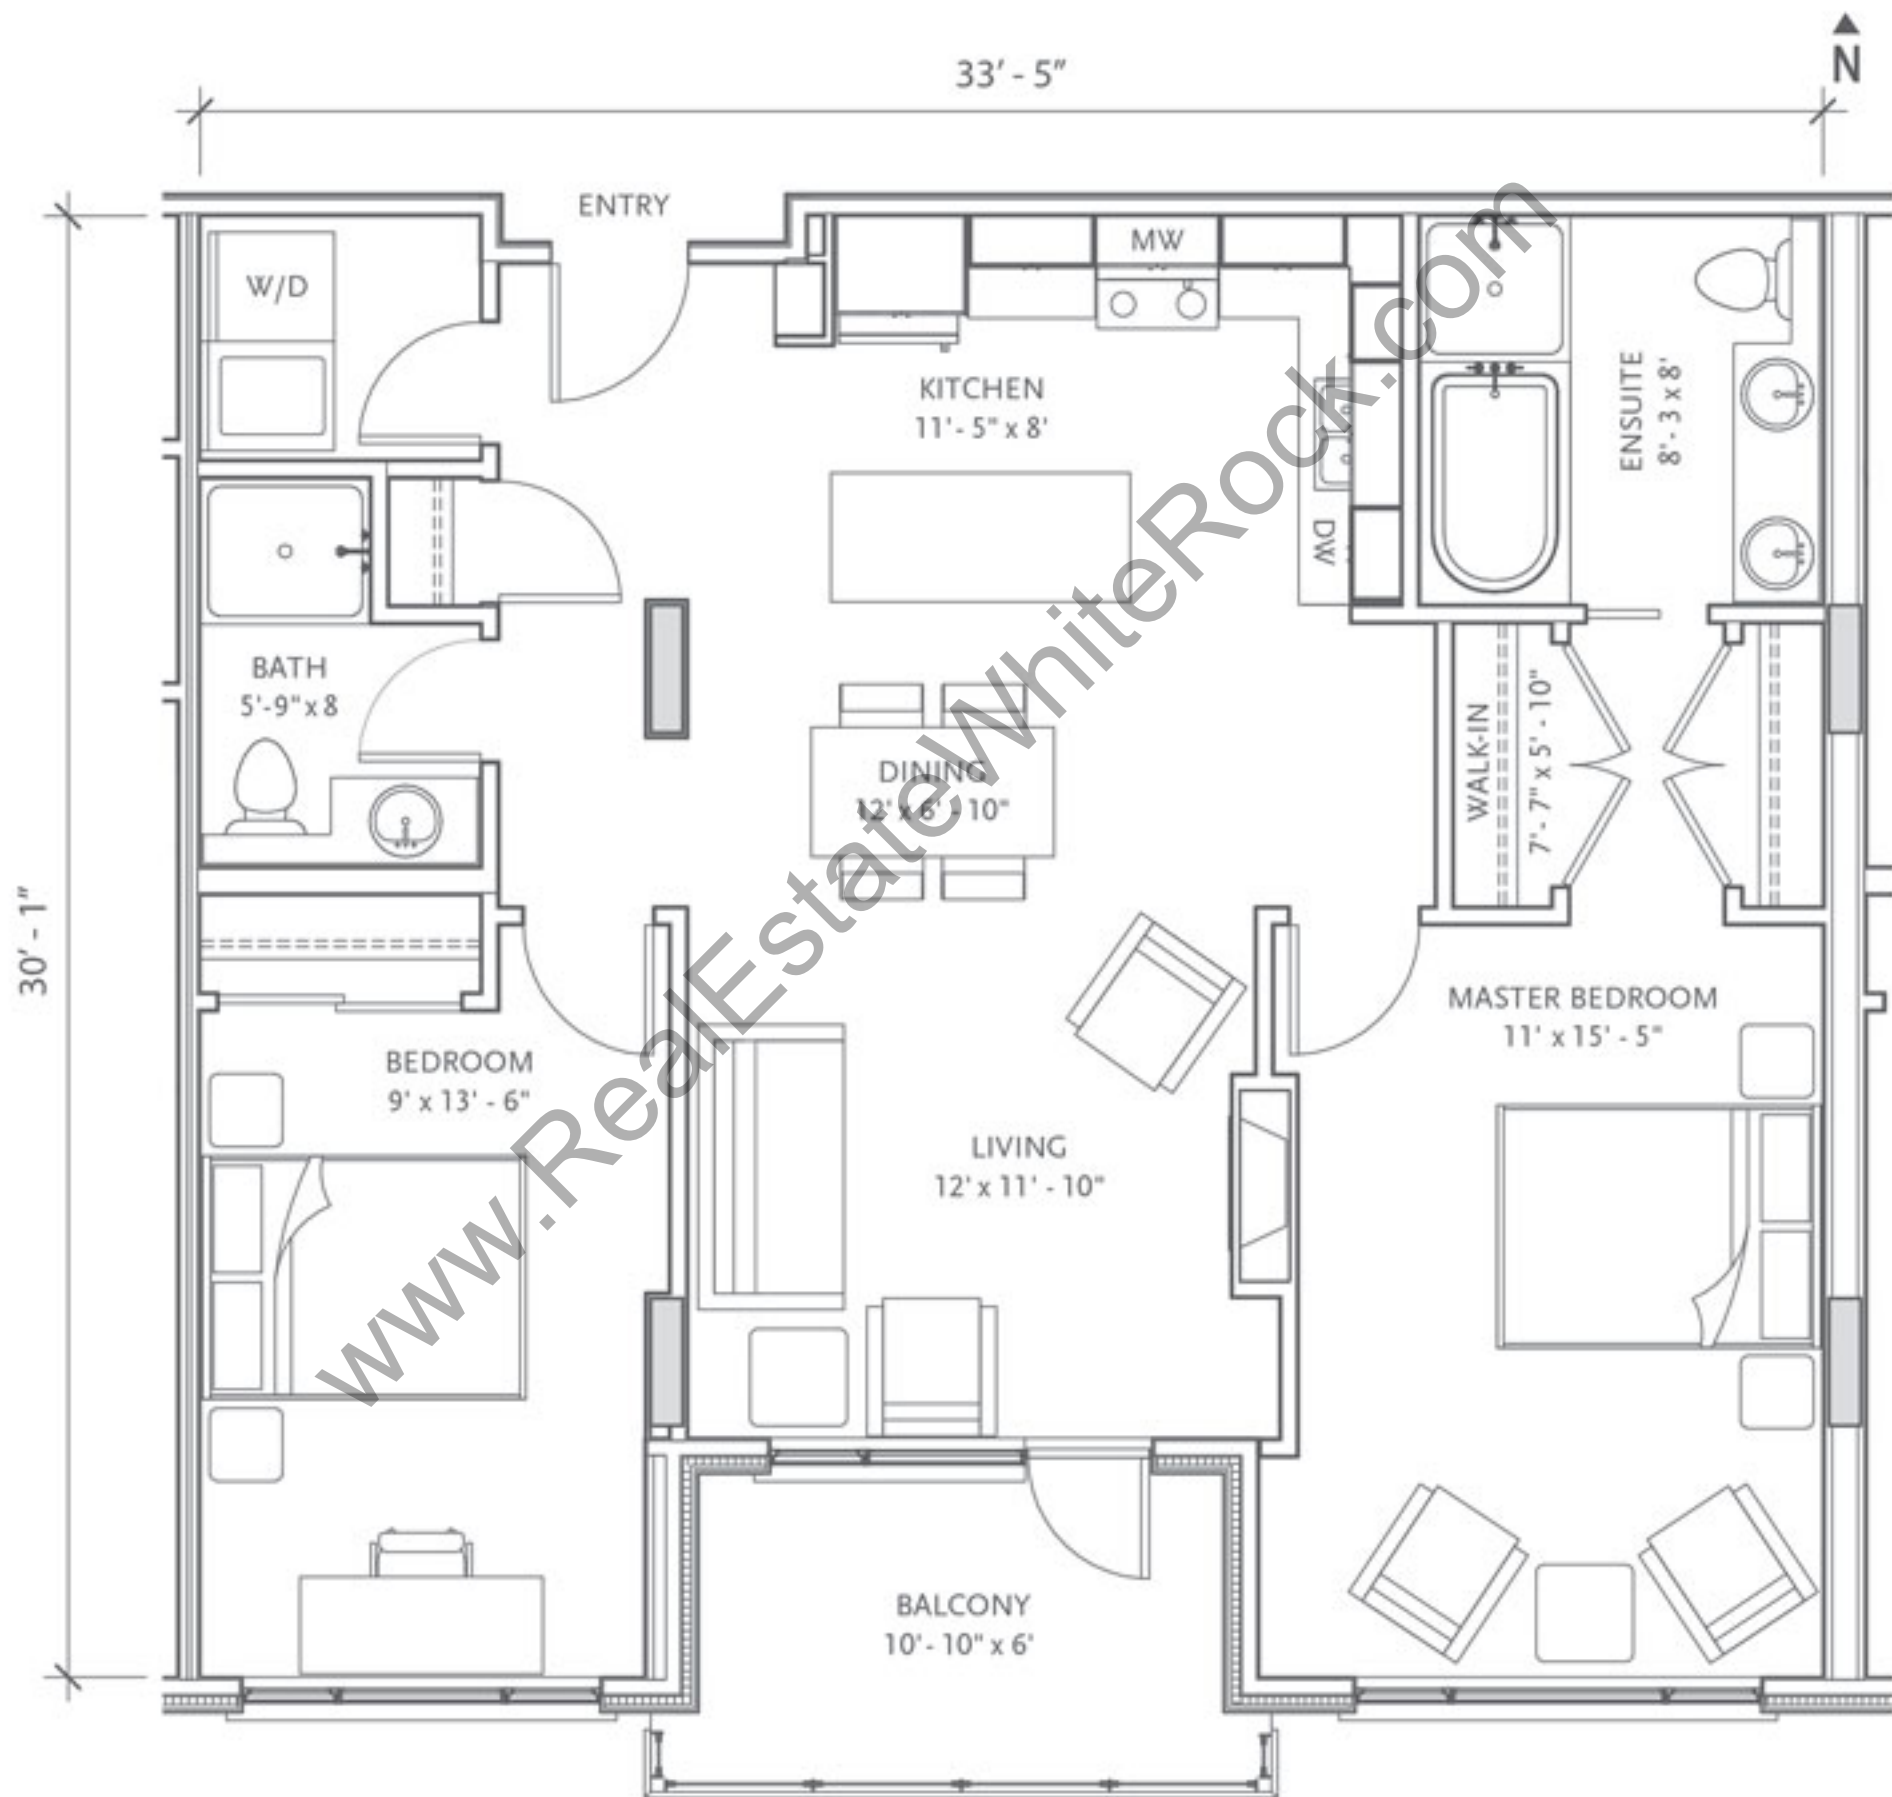

# 1 BEDROOM SUITE

854 SQ FT ~ S VIEW

# 2 BEDROOM SUITE

980 SQ FT ~ S VIEW

# 2 BEDROOM SUITE

1071 SQ FT ~ S+W VIEW

# 2 BEDROOM SUITE

1237 SQ FT ~ S+W VIEW