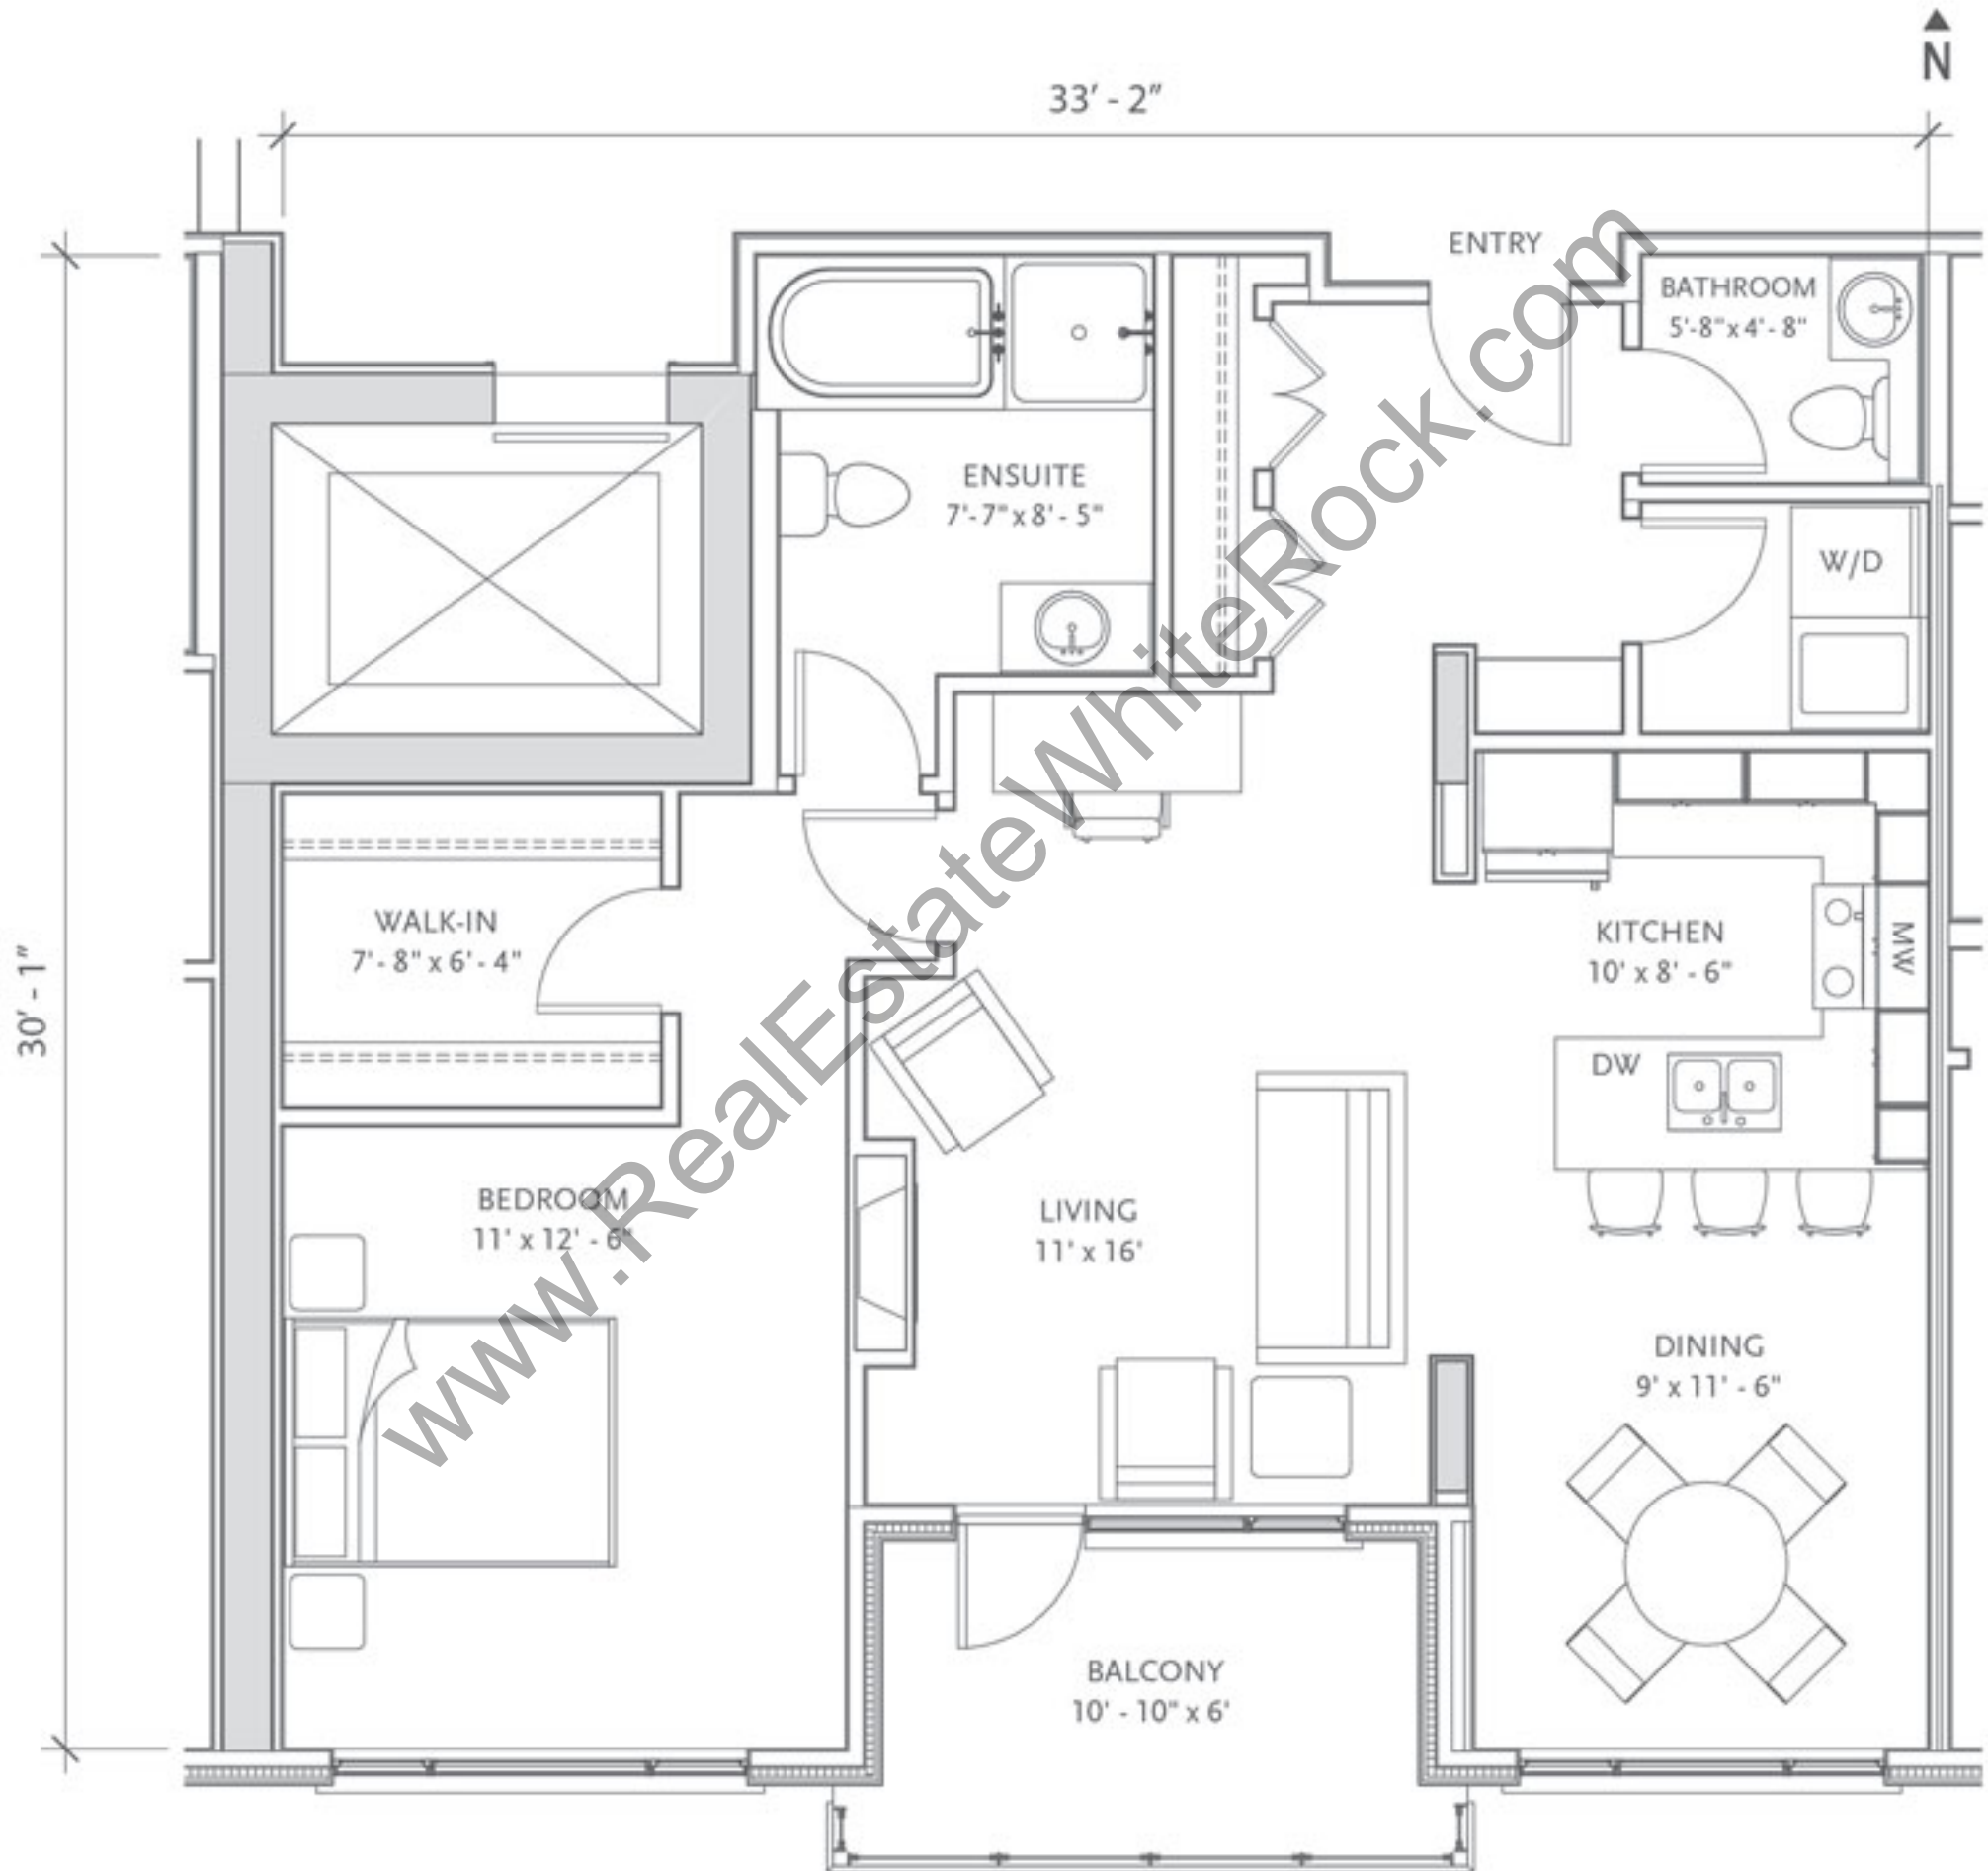

# 1 BEDROOM SUITE

854 SQ FT ~ S VIEW

# 2 BEDROOM SUITE

980 SQ FT ~ S VIEW

# 2 BEDROOM SUITE

1071 SQ FT ~ S+W VIEW

# 2 BEDROOM SUITE

1237 SQ FT ~ S+W VIEW