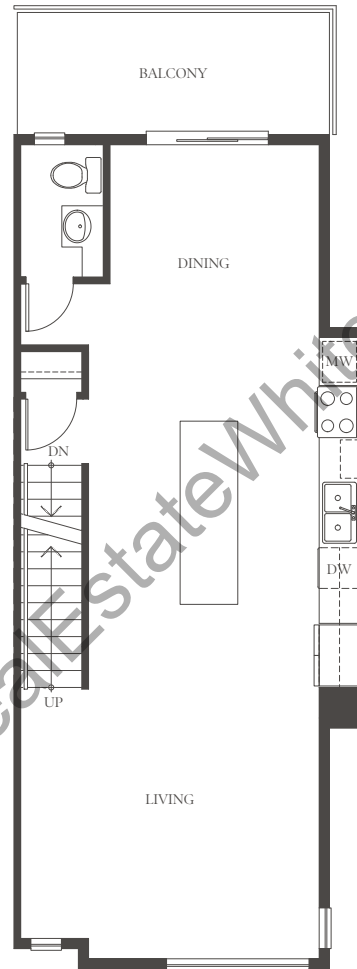

CARSON

A 1,361 – 1,388 sq. ft. (approx.)
3 bedroom + den
2.5 bathroom

LOWER
180 – 181 sq.ft.

MAIN
551 – 572 sq.ft.

UPPER
630 – 635 sq.ft.

CARSON

B 1,396 – 1,406 sq. ft. (approx.)
3 bedroom
2.5 bathroom

LOWER
96 sq.ft.

MAIN
650 – 655 sq.ft.

UPPER
650 – 655 sq.ft.

CARSON

C 1,418 - 1,436 sq. ft. (approx.)
3 bedroom + den
2.5 bathroom

LOWER
180 - 184 sq.ft.

MAIN
613 - 626 sq.ft.

UPPER
625 - 632 sq.ft.

CARSON

C3 1,528 sq. ft. (approx.)
3 bedroom + den
2.5 bathroom

LOWER
184 sq.ft.

MAIN
672 sq.ft.

UPPER
672 sq.ft.