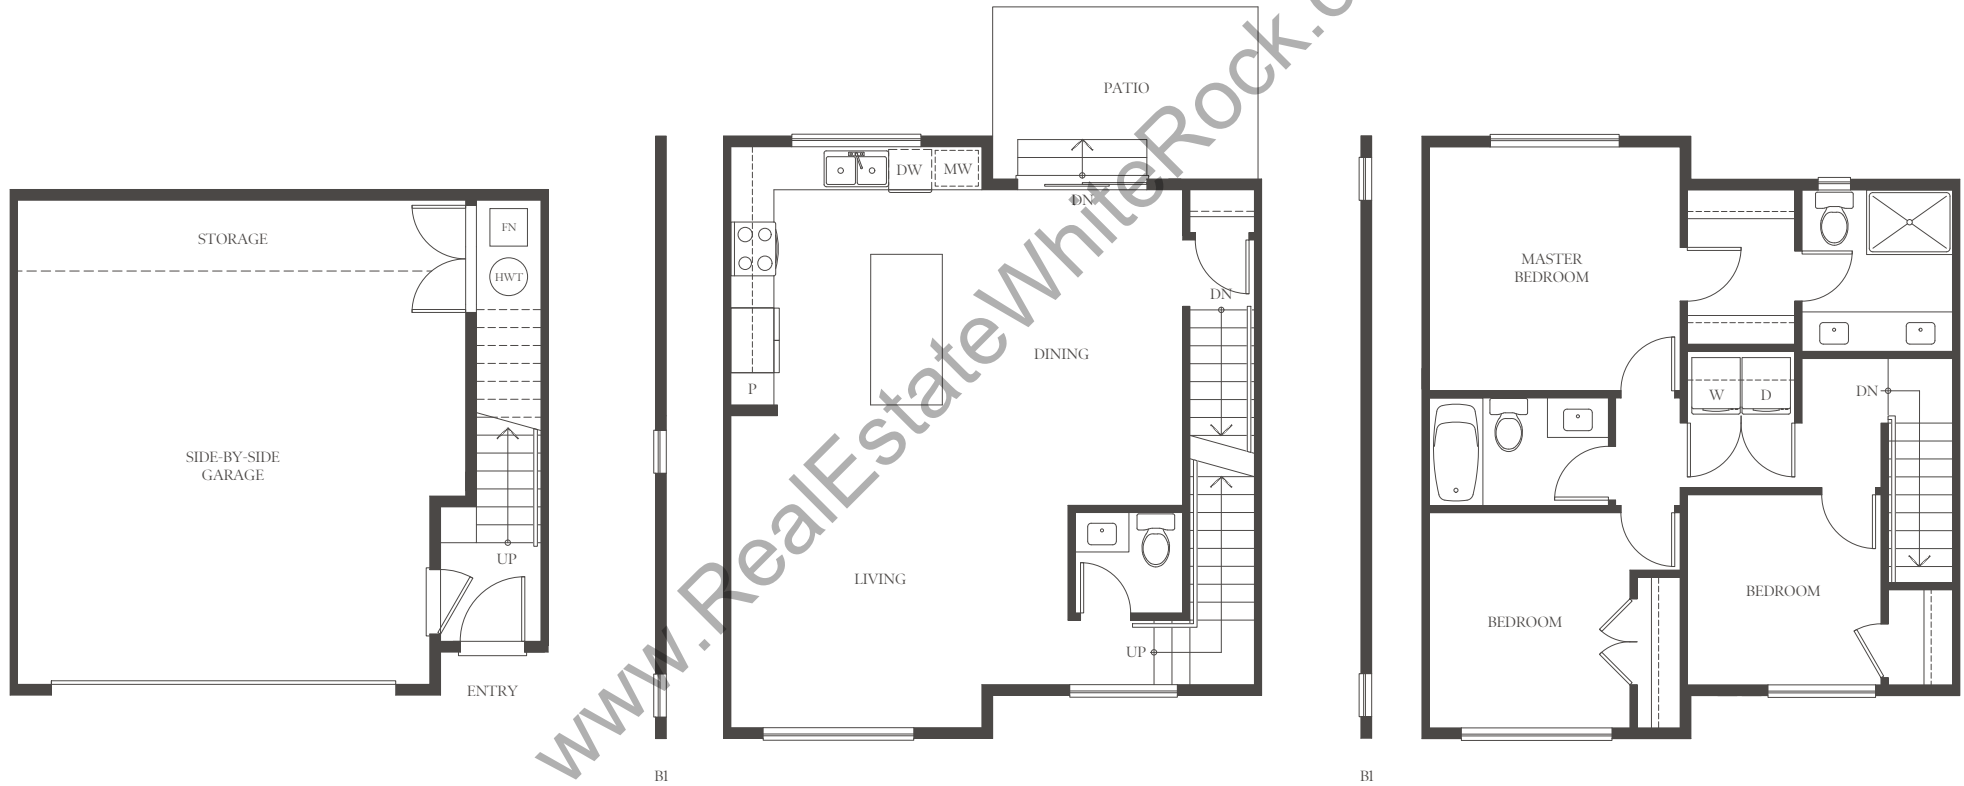

CARSON

A 1,361 – 1,388 sq. ft. (approx.)
3 bedroom + den
2.5 bathroom

LOWER
180 – 181 sq.ft.

MAIN
551 – 572 sq.ft.

UPPER
630 – 635 sq.ft.

CARSON

B 1,396 – 1,406 sq. ft. (approx.)
3 bedroom
2.5 bathroom

LOWER
96 sq.ft.

MAIN
650 – 655 sq.ft.

UPPER
650 – 655 sq.ft.

CARSON

C 1,418 - 1,436 sq. ft. (approx.)
3 bedroom + den
2.5 bathroom

LOWER
180 - 184 sq.ft.

MAIN
613 - 626 sq.ft.

UPPER
625 - 632 sq.ft.

CARSON

C3 1,528 sq. ft. (approx.)
3 bedroom + den
2.5 bathroom

LOWER
184 sq.ft.

MAIN
672 sq.ft.

UPPER
672 sq.ft.