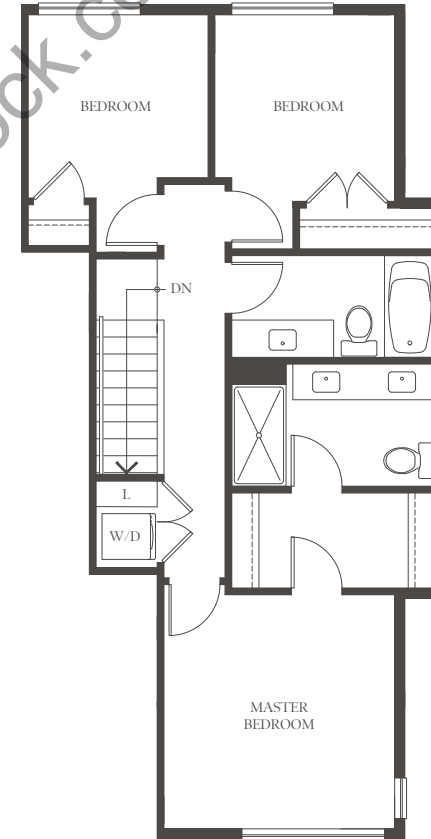

CARSON

A 1,361 – 1,388 sq. ft. (approx.)
3 bedroom + den
2.5 bathroom

LOWER
180 – 181 sq.ft.

MAIN
551 – 572 sq.ft.

UPPER
630 – 635 sq.ft.

CARSON

B 1,396 – 1,406 sq. ft. (approx.)
3 bedroom
2.5 bathroom

LOWER
96 sq.ft.

MAIN
650 – 655 sq.ft.

UPPER
650 – 655 sq.ft.

CARSON

C 1,418 - 1,436 sq. ft. (approx.)
3 bedroom + den
2.5 bathroom

LOWER
180 - 184 sq.ft.

MAIN
613 - 626 sq.ft.

UPPER
625 - 632 sq.ft.

CARSON

C3 1,528 sq. ft. (approx.)
3 bedroom + den
2.5 bathroom

LOWER
184 sq.ft.

MAIN
672 sq.ft.

UPPER
672 sq.ft.