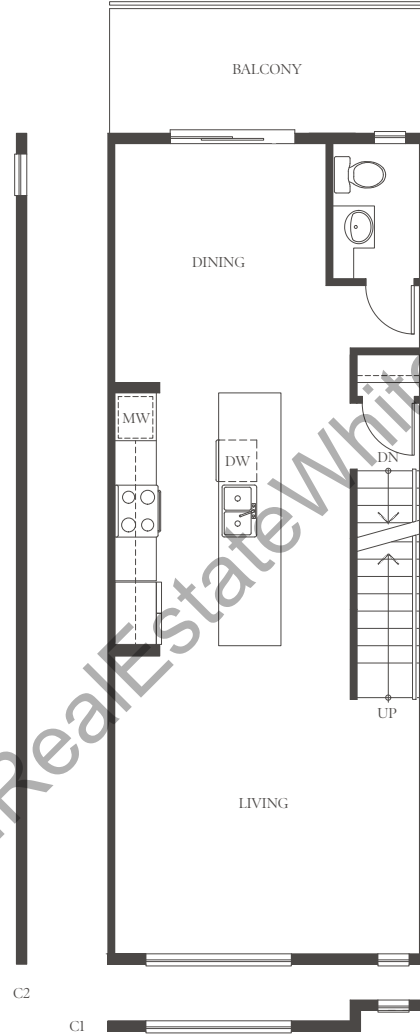

CARSON

A 1,361 – 1,388 sq. ft. (approx.)
3 bedroom + den
2.5 bathroom

LOWER
180 – 181 sq.ft.

MAIN
551 – 572 sq.ft.

UPPER
630 – 635 sq.ft.

CARSON

B 1,396 – 1,406 sq. ft. (approx.)
3 bedroom
2.5 bathroom

LOWER
96 sq.ft.

MAIN
650 – 655 sq.ft.

UPPER
650 – 655 sq.ft.

CARSON

C 1,418 - 1,436 sq. ft. (approx.)
3 bedroom + den
2.5 bathroom

LOWER
180 - 184 sq.ft.

MAIN
613 - 626 sq.ft.

UPPER
625 - 632 sq.ft.

CARSON

C3 1,528 sq. ft. (approx.)
3 bedroom + den
2.5 bathroom

LOWER
184 sq.ft.

MAIN
672 sq.ft.

UPPER
672 sq.ft.