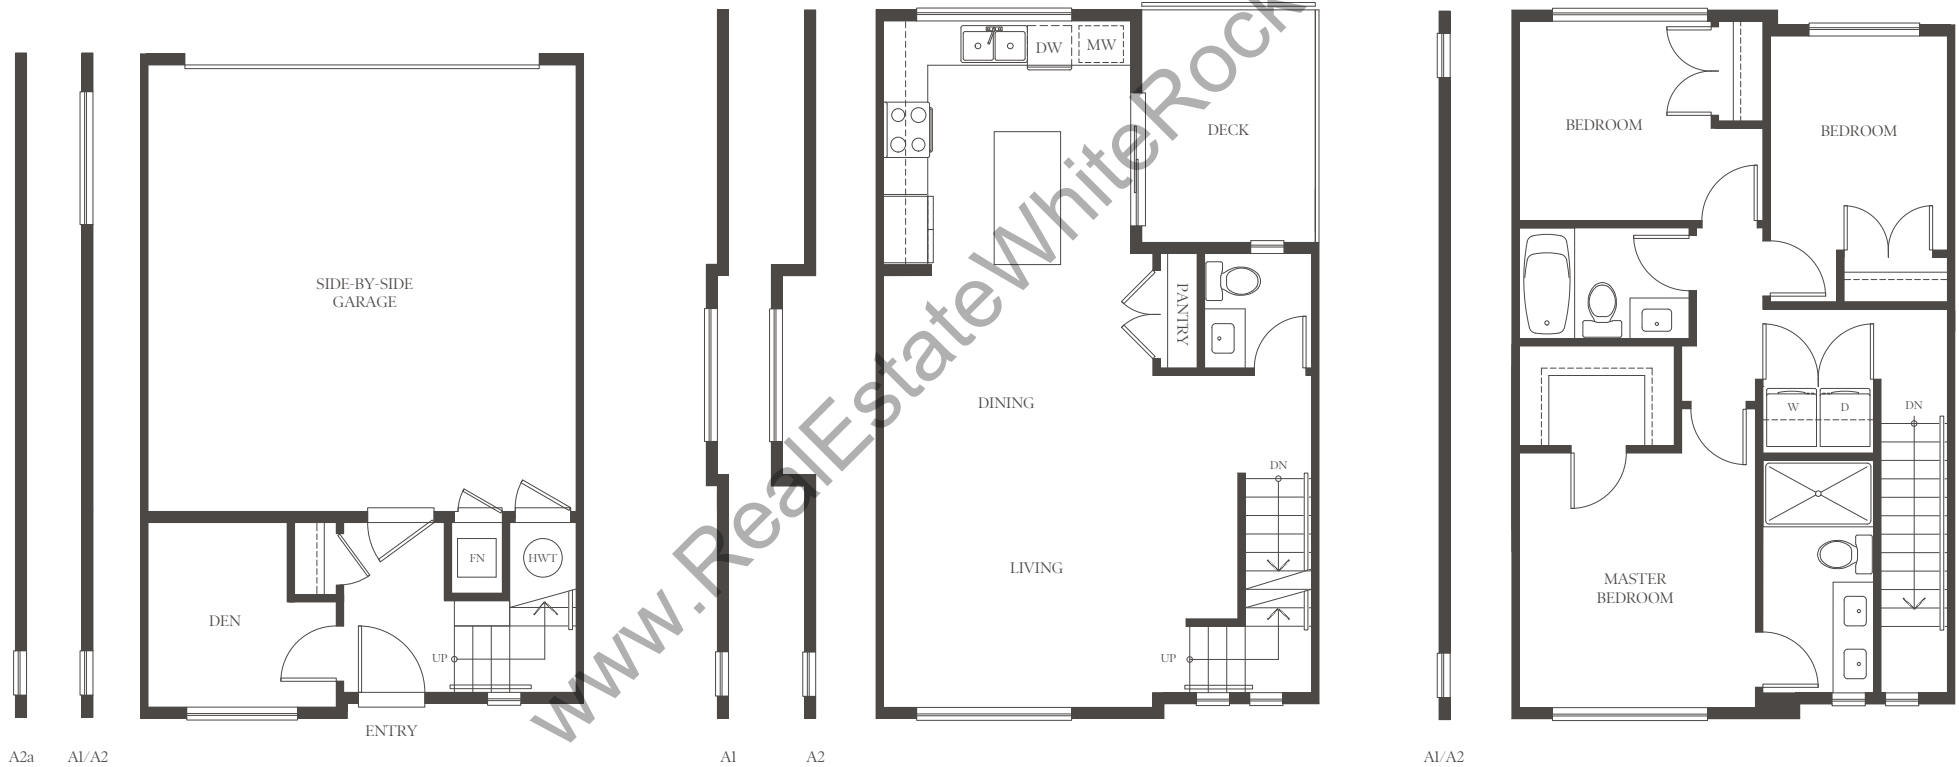

CARSON

A 1,361 – 1,388 sq. ft. (approx.)
3 bedroom + den
2.5 bathroom

LOWER
180 – 181 sq.ft.

MAIN
551 – 572 sq.ft.

UPPER
630 – 635 sq.ft.

CARSON

B 1,396 – 1,406 sq. ft. (approx.)
3 bedroom
2.5 bathroom

LOWER
96 sq.ft.

MAIN
650 – 655 sq.ft.

UPPER
650 – 655 sq.ft.

CARSON

C 1,418 - 1,436 sq. ft. (approx.)
3 bedroom + den
2.5 bathroom

LOWER
180 - 184 sq.ft.

MAIN
613 - 626 sq.ft.

UPPER
625 - 632 sq.ft.

CARSON

C3 1,528 sq. ft. (approx.)
3 bedroom + den
2.5 bathroom

LOWER
184 sq.ft.

MAIN
672 sq.ft.

UPPER
672 sq.ft.