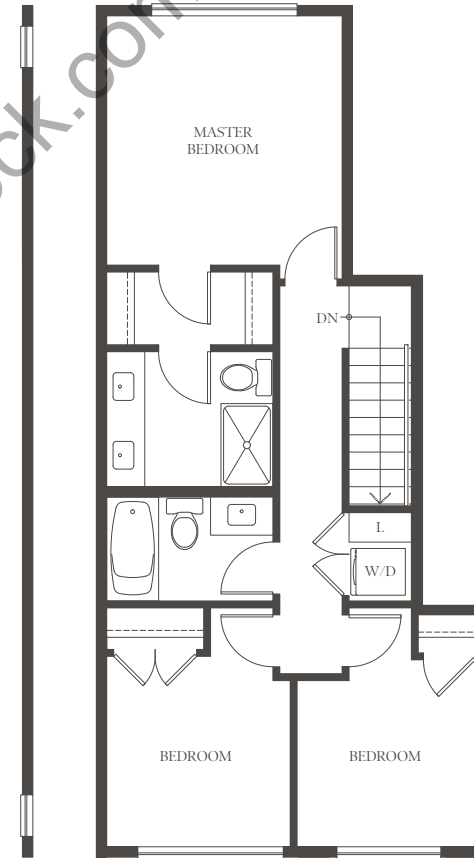

CARSON

A 1,361 – 1,388 sq. ft. (approx.)
3 bedroom + den
2.5 bathroom

LOWER
180 – 181 sq.ft.

MAIN
551 – 572 sq.ft.

UPPER
630 – 635 sq.ft.

CARSON

B 1,396 – 1,406 sq. ft. (approx.)
3 bedroom
2.5 bathroom

LOWER
96 sq.ft.

MAIN
650 – 655 sq.ft.

UPPER
650 – 655 sq.ft.

CARSON

C 1,418 - 1,436 sq. ft. (approx.)
3 bedroom + den
2.5 bathroom

LOWER
180 - 184 sq.ft.

MAIN
613 - 626 sq.ft.

UPPER
625 - 632 sq.ft.

CARSON

C3 1,528 sq. ft. (approx.)
3 bedroom + den
2.5 bathroom

LOWER
184 sq.ft.

MAIN
672 sq.ft.

UPPER
672 sq.ft.