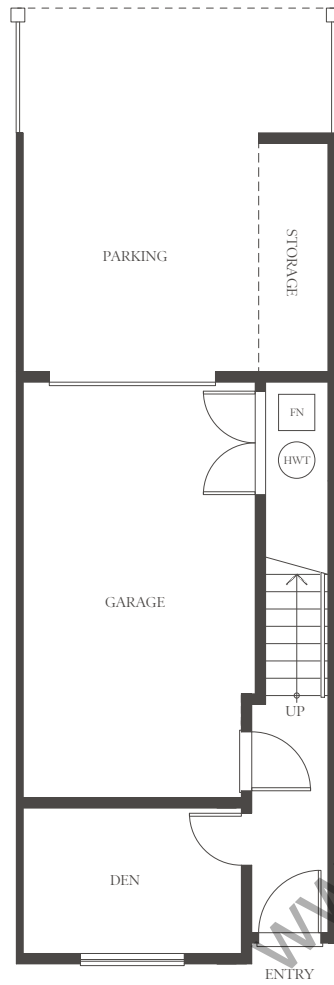

CARSON

A 1,361 – 1,388 sq. ft. (approx.)
3 bedroom + den
2.5 bathroom

LOWER
180 – 181 sq.ft.

MAIN
551 – 572 sq.ft.

UPPER
630 – 635 sq.ft.

CARSON

B 1,396 – 1,406 sq. ft. (approx.)
3 bedroom
2.5 bathroom

LOWER
96 sq.ft.

MAIN
650 – 655 sq.ft.

UPPER
650 – 655 sq.ft.

CARSON

C 1,418 - 1,436 sq. ft. (approx.)
3 bedroom + den
2.5 bathroom

LOWER
180 - 184 sq.ft.

MAIN
613 - 626 sq.ft.

UPPER
625 - 632 sq.ft.

CARSON

C3 1,528 sq. ft. (approx.)
3 bedroom + den
2.5 bathroom

LOWER
184 sq.ft.

MAIN
672 sq.ft.

UPPER
672 sq.ft.