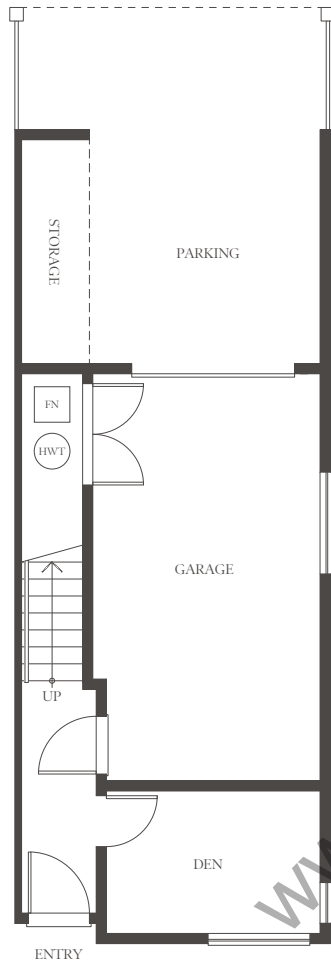

CARSON

A 1,361 – 1,388 sq. ft. (approx.)
3 bedroom + den
2.5 bathroom

LOWER
180 – 181 sq.ft.

MAIN
551 – 572 sq.ft.

UPPER
630 – 635 sq.ft.

CARSON

B 1,396 – 1,406 sq. ft. (approx.)
3 bedroom
2.5 bathroom

LOWER
96 sq.ft.

MAIN
650 – 655 sq.ft.

UPPER
650 – 655 sq.ft.

CARSON

C 1,418 - 1,436 sq. ft. (approx.)
3 bedroom + den
2.5 bathroom

LOWER
180 - 184 sq.ft.

MAIN
613 - 626 sq.ft.

UPPER
625 - 632 sq.ft.

CARSON

C3 1,528 sq. ft. (approx.)
3 bedroom + den
2.5 bathroom

LOWER
184 sq.ft.

MAIN
672 sq.ft.

UPPER
672 sq.ft.