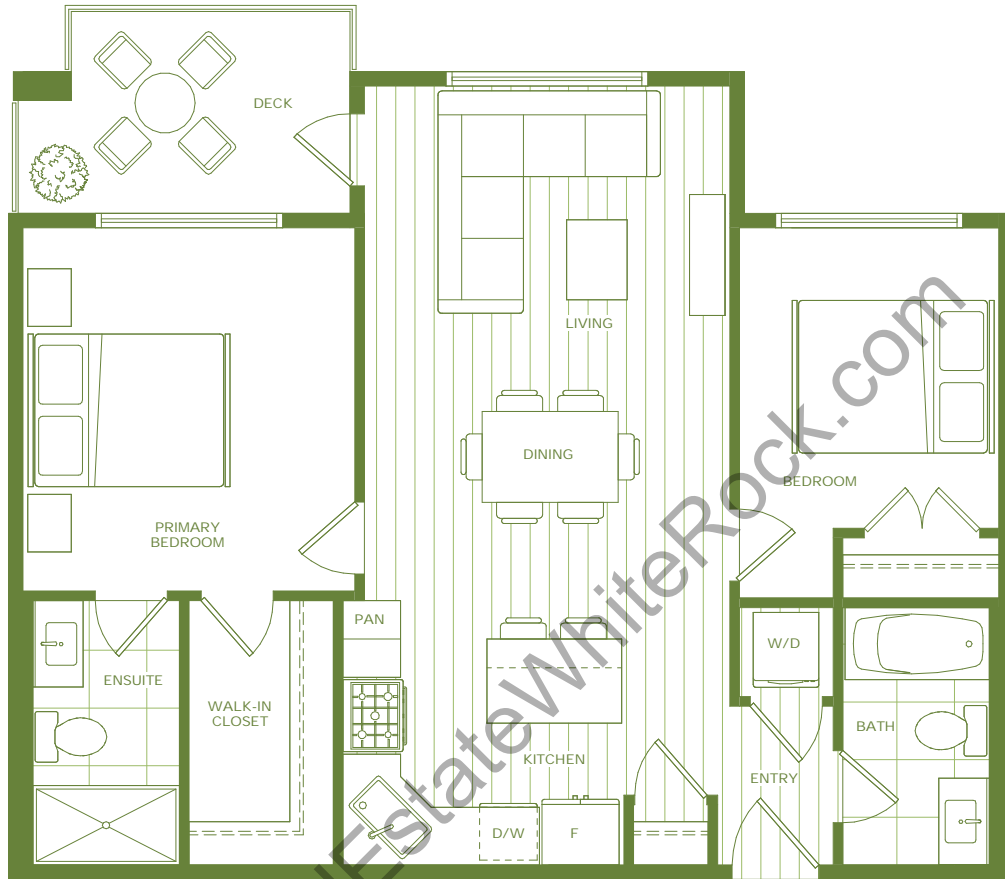

UNITS:
103, 203, 303, 403,
503, 603

LEVEL 1

LEVEL 2

LEVEL 3 / 4 / 5 / 6

KING + CRESCENT

B41

2 BEDROOM, 2 BATH
Approx. 863 Sq Ft

www.RealEstateWriteRock.com

UNITS:
102, 202, 302, 402,
502, 602

LEVEL 1

LEVEL 2

LEVEL 3 / 4 / 5 / 6

KING + CRESCENT

C

1 BEDROOM, 1 BATH

Approx. 589 Sq Ft