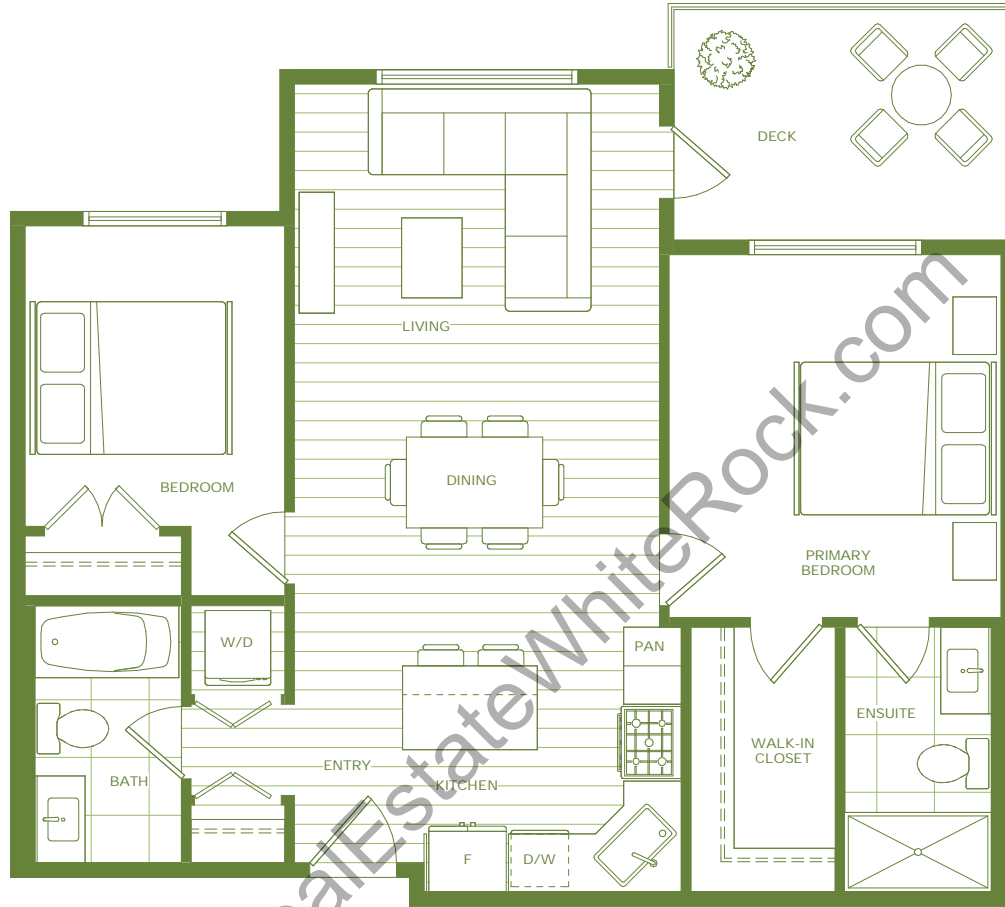

www.RealtyStateWhiteRock.com

UNITS:
108, 208, 308, 408,
508, 608

LEVEL 1

LEVEL 2

LEVEL 3 / 4 / 5 / 6

KING + CRESCENT

B40

2 BEDROOM, 2 BATH
Approx. 873 Sq Ft