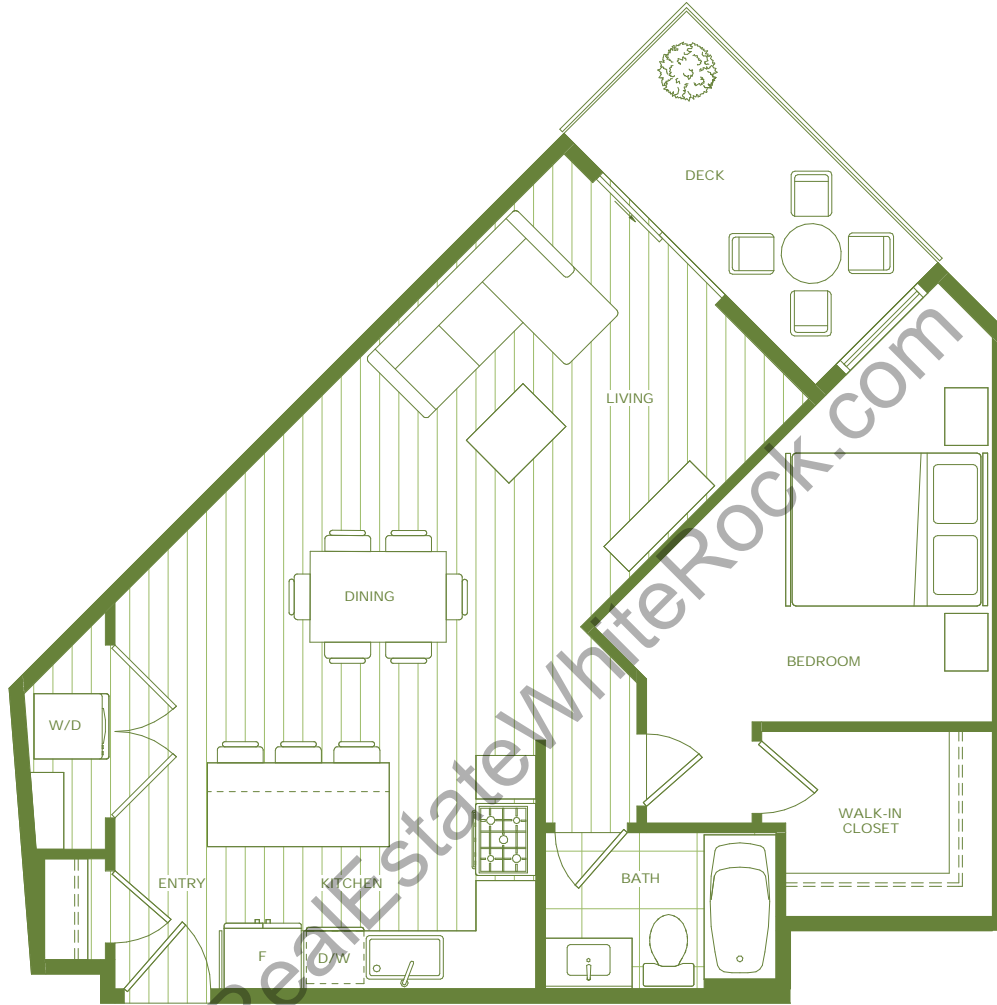

KING + CRESCENT

E1

1 BEDROOM, 1 BATH
Approx. 757 Sq Ft

UNITS:
218, 318, 418, 518, 618