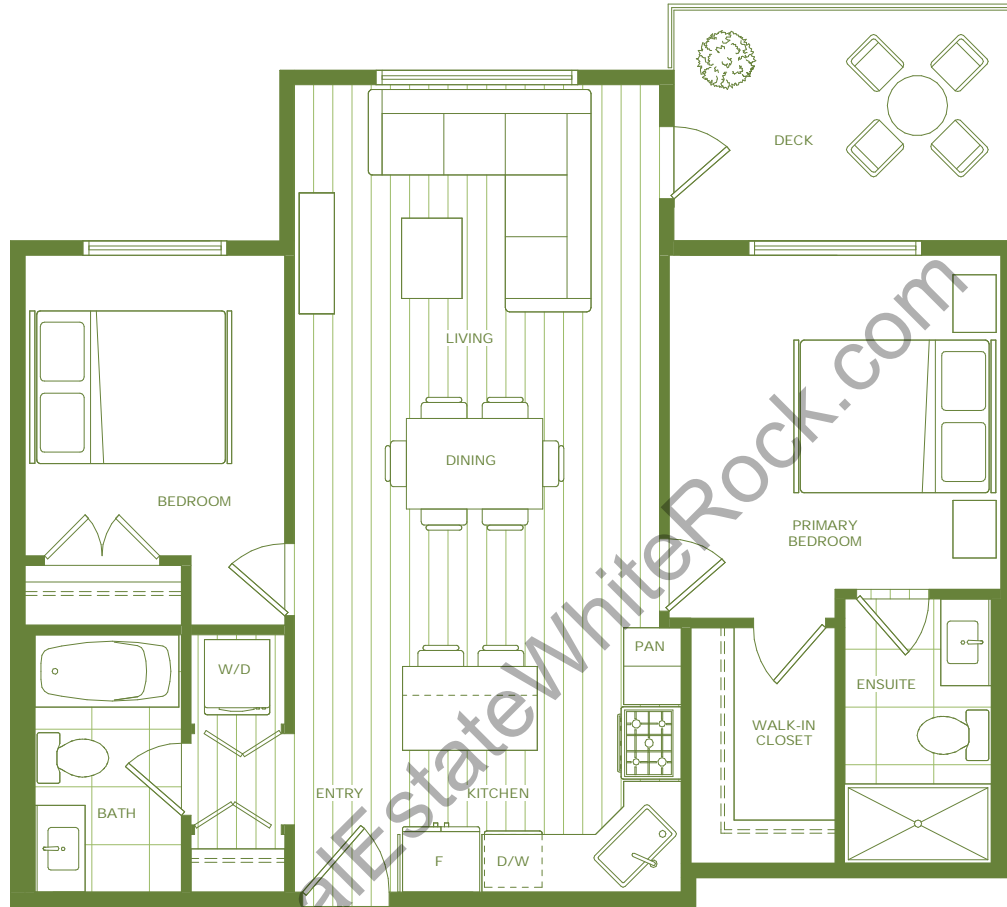

www.RealEstateWhiteRock.com

UNITS:
109, 209, 309, 409,
509, 609

LEVEL 1

LEVEL 2

LEVEL 3 / 4 / 5 / 6

KING + CRESCENT

B39

2 BEDROOM, 2 BATH
Approx. 866 Sq Ft