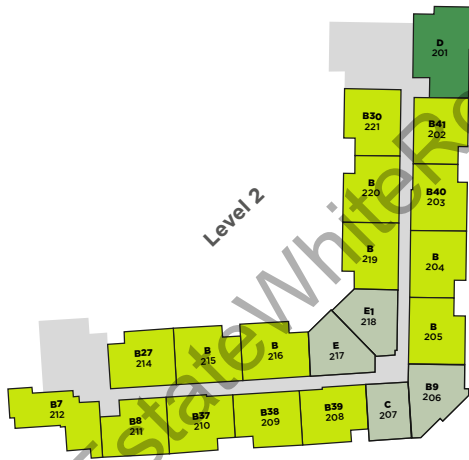

KING + CRESCENT

BUILDING 2 - WILLOW

KING + CRESCENT

B 2 BEDROOM, 2 BATH
Approx. 889 Sq Ft

www.RealestateWhiteRock.com

UNITS:
105, 114, 205, 219, 305,
314, 319, 405, 414, 419,
505, 514, 519, 605, 614,
619

MIRRORED UNITS:
104, 115, 120, 204, 215,
216, 220, 304, 315, 316,
320, 404, 415, 416,
420, 504, 515, 516, 520,
604, 615, 616, 620

LEVEL 1

LEVEL 2

LEVEL 3 / 4 / 5 / 6

KING + CRESCENT

B7

2 BEDROOM, 2 BATH + DEN
Approx. 998 Sq Ft

www.RealEstateWhiteRock.com

UNITS:
112, 212, 312, 412, 512,
612

LEVEL 1

LEVEL 2

LEVEL 3 / 4 / 5 / 6

KING + CRESCENT

B8

2 BEDROOM, 2 BATH
Approx. 855 Sq Ft

www.RealEstateWhiteRock.com

UNITS:
111, 211, 311, 411, 511, 611