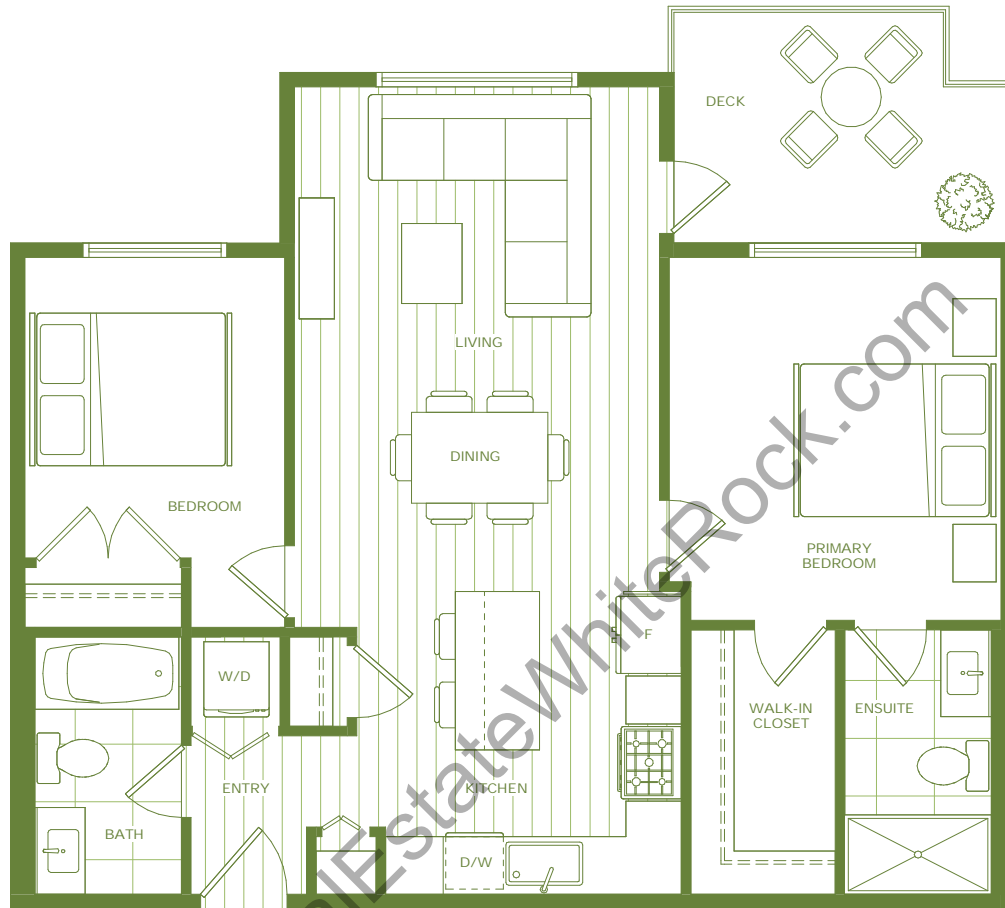

LEVEL 1

LEVEL 2

LEVEL 3 / 4 / 5 / 6

KING + CRESCENT

B9

1 BEDROOM, 1 BATH
Approx. 741 Sq Ft

UNITS:
106, 206, 306, 406,
506, 606

LEVEL 1

LEVEL 2

LEVEL 3 / 4 / 5 / 6

www.RealEstateWhiteRock.com

UNITS:
214

LEVEL 1

LEVEL 2

LEVEL 3 / 4 / 5 / 6

KING + CRESCENT

B30

2 BEDROOM, 2 BATH
Approx. 882 Sq Ft

UNITS:
121, 221, 321, 421, 521,
621

LEVEL 1

LEVEL 2

LEVEL 3 / 4 / 5 / 6

KING + CRESCENT

B37