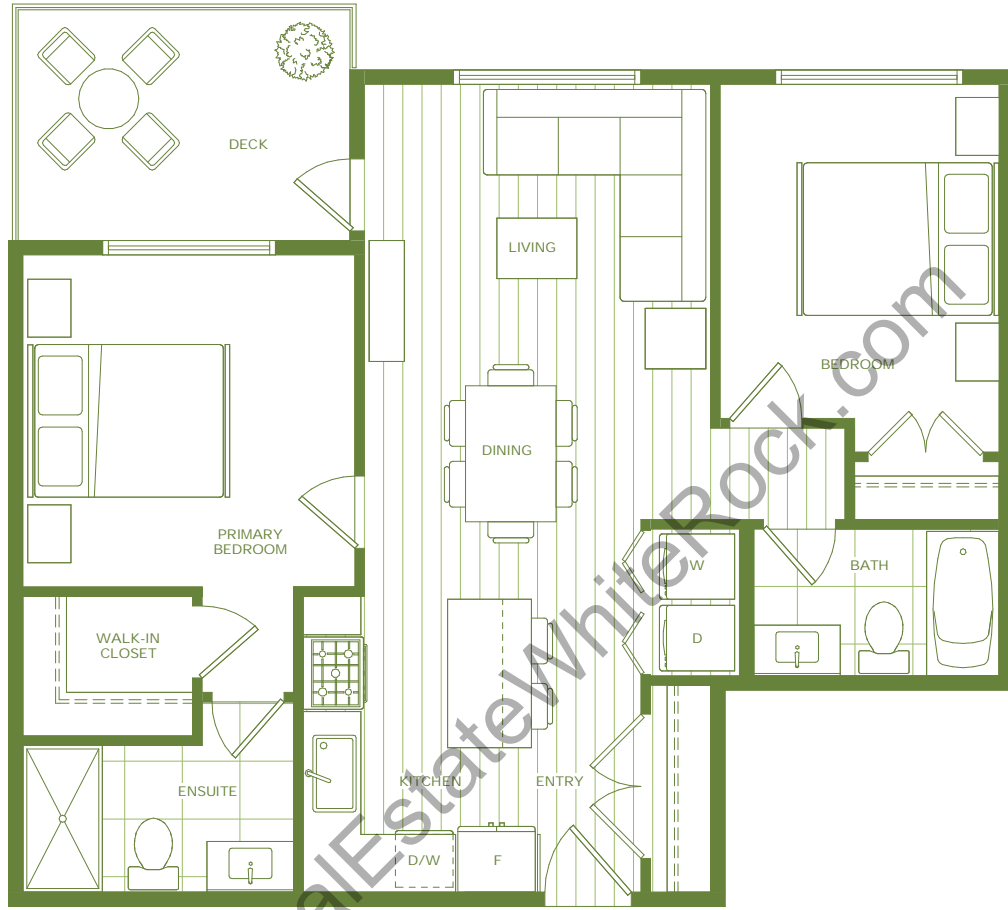

KING + CRESCENT

BUILDING 2 - WILLOW

KING + CRESCENT

B 2 BEDROOM, 2 BATH
Approx. 889 Sq Ft

www.RealestateWhiteRock.com

UNITS:
105, 114, 205, 219, 305,
314, 319, 405, 414, 419,
505, 514, 519, 605, 614,
619

MIRRORED UNITS:
104, 115, 120, 204, 215,
216, 220, 304, 315, 316,
320, 404, 415, 416,
420, 504, 515, 516, 520,
604, 615, 616, 620

LEVEL 1

LEVEL 2

LEVEL 3 / 4 / 5 / 6

KING + CRESCENT

B8

2 BEDROOM, 2 BATH
Approx. 855 Sq Ft

www.RealEstateWhiteRock.com

UNITS:
111, 211, 311, 411, 511, 611

LEVEL 1

LEVEL 2

LEVEL 3 / 4 / 5 / 6

KING + CRESCENT

B9

1 BEDROOM, 1 BATH
Approx. 741 Sq Ft

UNITS:
106, 206, 306, 406,
506, 606

LEVEL 1