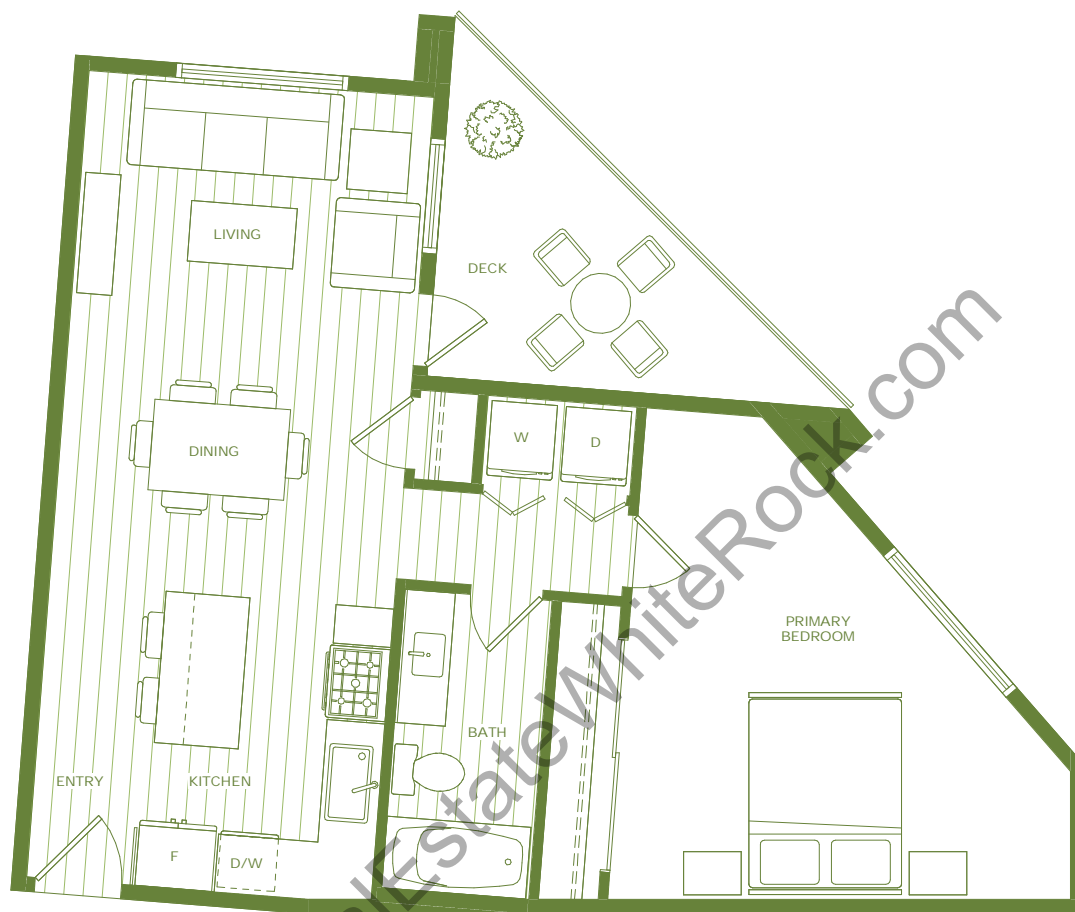

KING + CRESCENT

BUILDING 2 - WILLOW

KING + CRESCENT

B 2 BEDROOM, 2 BATH
Approx. 889 Sq Ft

www.RealestateWhiteRock.com

UNITS:
105, 114, 205, 219, 305,
314, 319, 405, 414, 419,
505, 514, 519, 605, 614,
619

MIRRORED UNITS:
104, 115, 120, 204, 215,
216, 220, 304, 315, 316,
320, 404, 415, 416,
420, 504, 515, 516, 520,
604, 615, 616, 620

LEVEL 1

LEVEL 2

LEVEL 3 / 4 / 5 / 6

KING + CRESCENT

B9

1 BEDROOM, 1 BATH
Approx. 741 Sq Ft

UNITS:
106, 206, 306, 406,
506, 606

LEVEL 1

B30

2 BEDROOM, 2 BATH
Approx. 882 Sq Ft

UNITS:
121, 221, 321, 421, 521,
621

LEVEL 1

LEVEL 2

LEVEL 3 / 4 / 5 / 6

KING + CRESCENT

B37