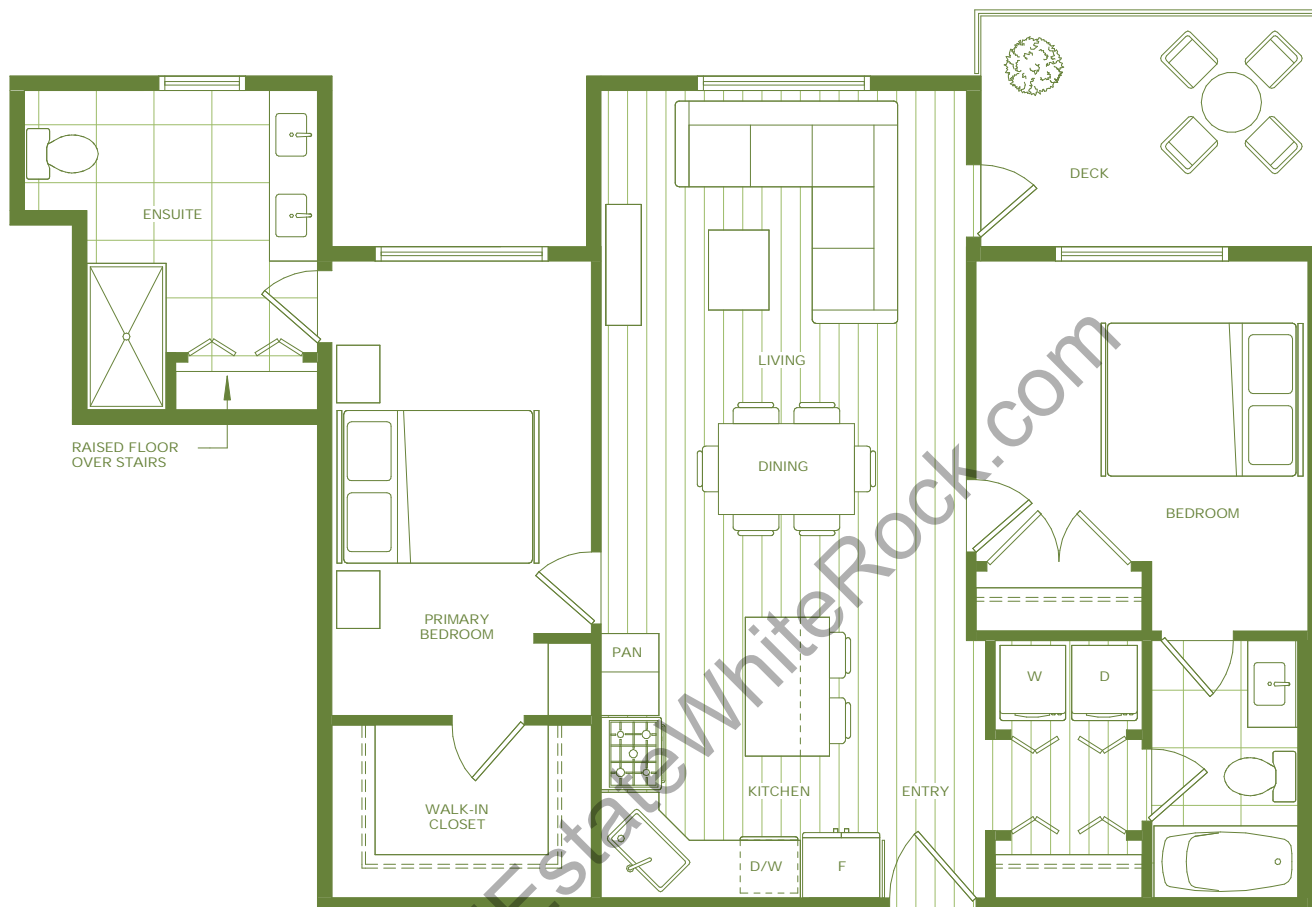

www.RealEstateWhiteRock.com

UNITS:
214