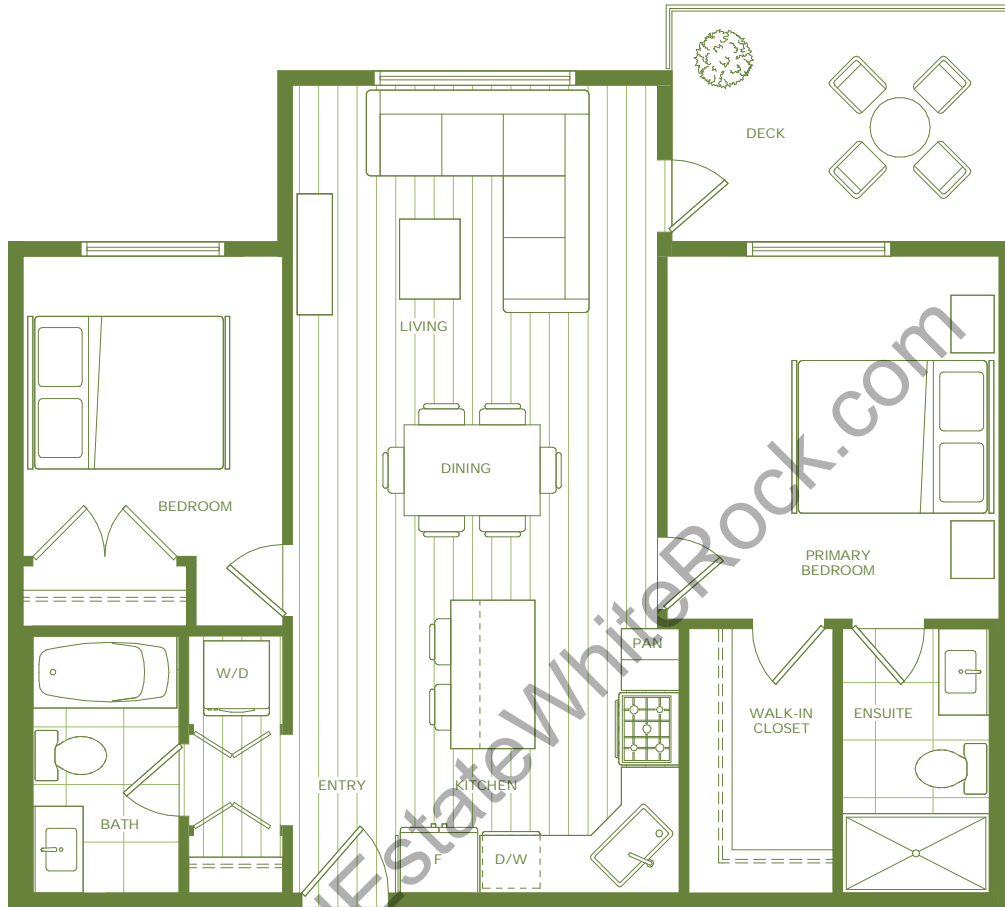

KING + CRESCENT

BUILDING 2 - WILLOW

KING + CRESCENT

B 2 BEDROOM, 2 BATH
Approx. 889 Sq Ft

www.RealestateWhiteRock.com

UNITS:
105, 114, 205, 219, 305,
314, 319, 405, 414, 419,
505, 514, 519, 605, 614,
619

MIRRORED UNITS:
104, 115, 120, 204, 215,
216, 220, 304, 315, 316,
320, 404, 415, 416,
420, 504, 515, 516, 520,
604, 615, 616, 620

LEVEL 1

LEVEL 2

LEVEL 3 / 4 / 5 / 6

KING + CRESCENT

B7

2 BEDROOM, 2 BATH + DEN
Approx. 998 Sq Ft

www.RealEstateWhiteRock.com

UNITS:
112, 212, 312, 412, 512,
612

LEVEL 1

LEVEL 2

LEVEL 3 / 4 / 5 / 6

KING + CRESCENT

B9

1 BEDROOM, 1 BATH
Approx. 741 Sq Ft

UNITS:
106, 206, 306, 406,
506, 606

LEVEL 1

B30

2 BEDROOM, 2 BATH
Approx. 882 Sq Ft

UNITS:
121, 221, 321, 421, 521,
621

LEVEL 1

LEVEL 2

LEVEL 3 / 4 / 5 / 6

KING + CRESCENT

B37