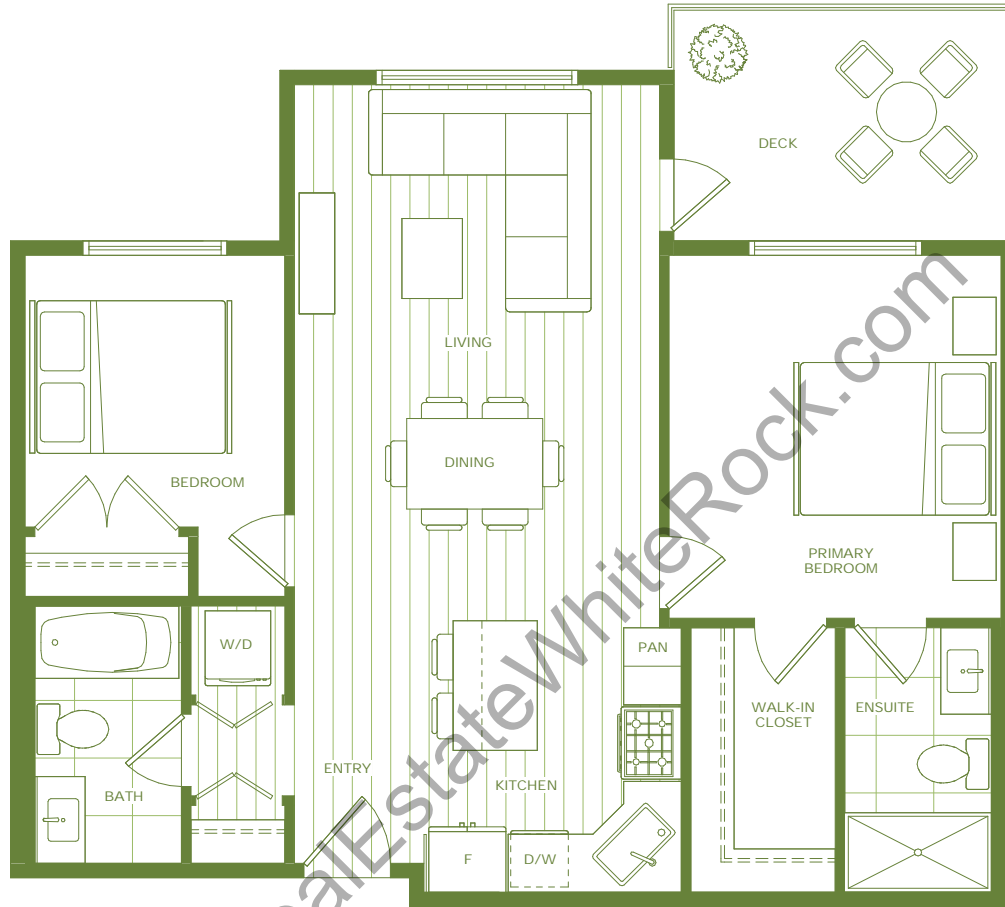

KING + CRESCENT

B37

2 BEDROOM, 2 BATH
Approx. 863 Sq Ft

UNITS:
110, 210, 310, 410, 510,
610