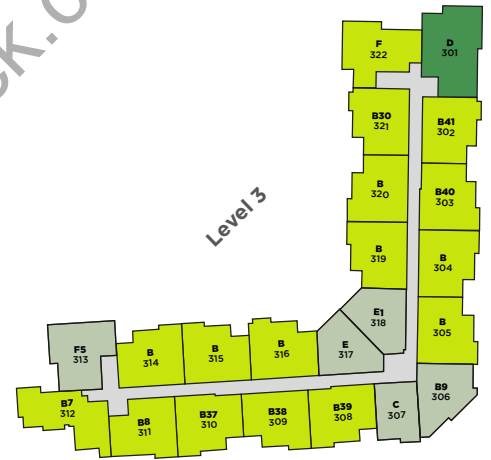

KING + CRESCENT

BUILDING 2 - WILLOW

KING + CRESCENT

B 2 BEDROOM, 2 BATH
Approx. 889 Sq Ft

www.RealestateWhiteRock.com

UNITS:
105, 114, 205, 219, 305,
314, 319, 405, 414, 419,
505, 514, 519, 605, 614,
619

MIRRORED UNITS:
104, 115, 120, 204, 215,
216, 220, 304, 315, 316,
320, 404, 415, 416,
420, 504, 515, 516, 520,
604, 615, 616, 620

LEVEL 1

LEVEL 2

LEVEL 3 / 4 / 5 / 6

KING + CRESCENT

B7

2 BEDROOM, 2 BATH + DEN
Approx. 998 Sq Ft

www.RealEstateWhiteRock.com

UNITS:
112, 212, 312, 412, 512,
612

LEVEL 1

LEVEL 2

LEVEL 3 / 4 / 5 / 6

KING + CRESCENT

B8

2 BEDROOM, 2 BATH
Approx. 855 Sq Ft

www.RealEstateWhiteRock.com

UNITS:
111, 211, 311, 411, 511, 611

LEVEL 1

LEVEL 2

LEVEL 3 / 4 / 5 / 6

KING + CRESCENT

B9

1 BEDROOM, 1 BATH
Approx. 741 Sq Ft

UNITS:
106, 206, 306, 406,
506, 606

LEVEL 1