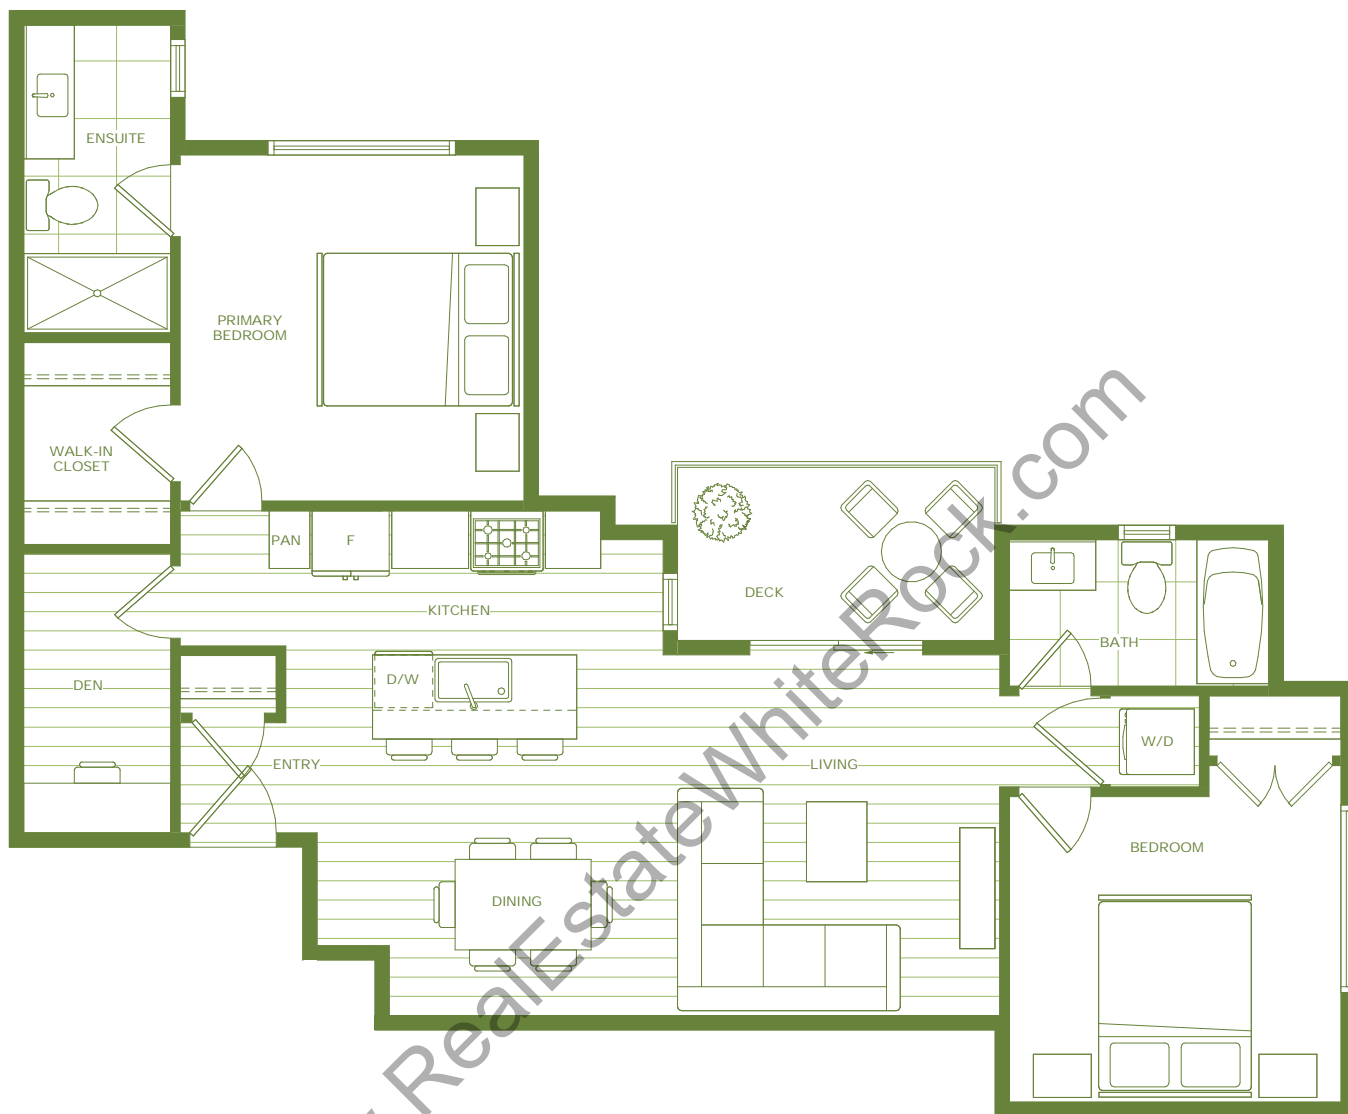

KING + CRESCENT

BUILDING 2 - WILLOW

KING + CRESCENT

B 2 BEDROOM, 2 BATH
Approx. 889 Sq Ft

www.RealestateWhiteRock.com

UNITS:
105, 114, 205, 219, 305,
314, 319, 405, 414, 419,
505, 514, 519, 605, 614,
619

MIRRORED UNITS:
104, 115, 120, 204, 215,
216, 220, 304, 315, 316,
320, 404, 415, 416,
420, 504, 515, 516, 520,
604, 615, 616, 620

LEVEL 1

LEVEL 2

LEVEL 3 / 4 / 5 / 6

KING + CRESCENT

B7

2 BEDROOM, 2 BATH + DEN
Approx. 998 Sq Ft

www.RealEstateWhiteRock.com

UNITS:
112, 212, 312, 412, 512,
612

LEVEL 1

LEVEL 2

LEVEL 3 / 4 / 5 / 6

KING + CRESCENT

B8

2 BEDROOM, 2 BATH
Approx. 855 Sq Ft

www.RealEstateWhiteRock.com

UNITS:
111, 211, 311, 411, 511, 611

LEVEL 1

LEVEL 2

LEVEL 3 / 4 / 5 / 6

KING + CRESCENT

B9

1 BEDROOM, 1 BATH
Approx. 741 Sq Ft

UNITS:
106, 206, 306, 406,
506, 606

LEVEL 1