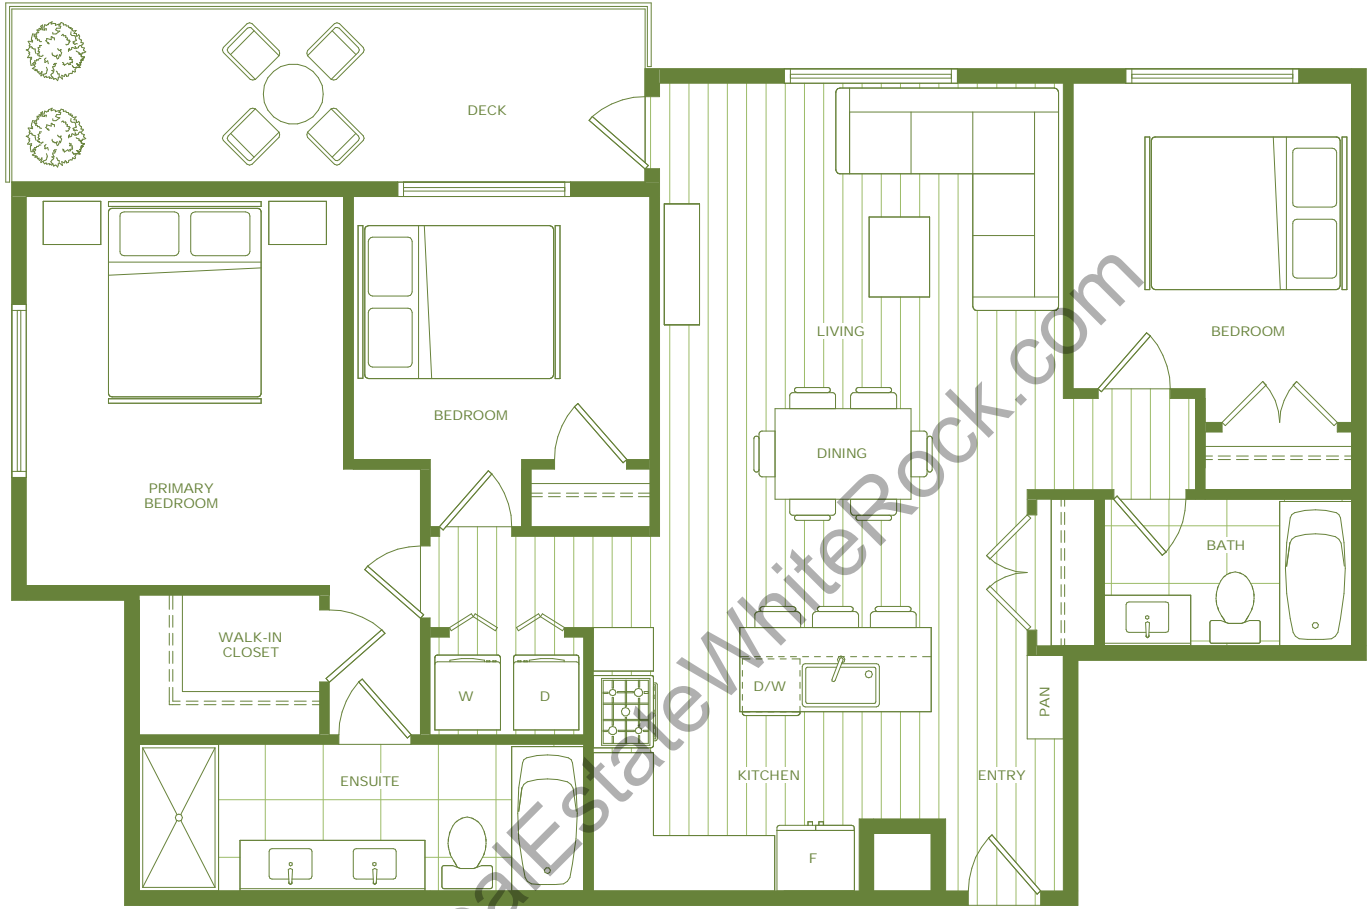

www.RealEstateWhiteRock.com

UNITS:
107, 207, 307, 407,
507, 607

LEVEL 1

LEVEL 2

LEVEL 3 / 4 / 5 / 6

KING + CRESCENT

D 3 BEDROOM, 2 BATH
Approx. 1140 Sq Ft

UNITS:
101, 201, 301, 401, 501,
601