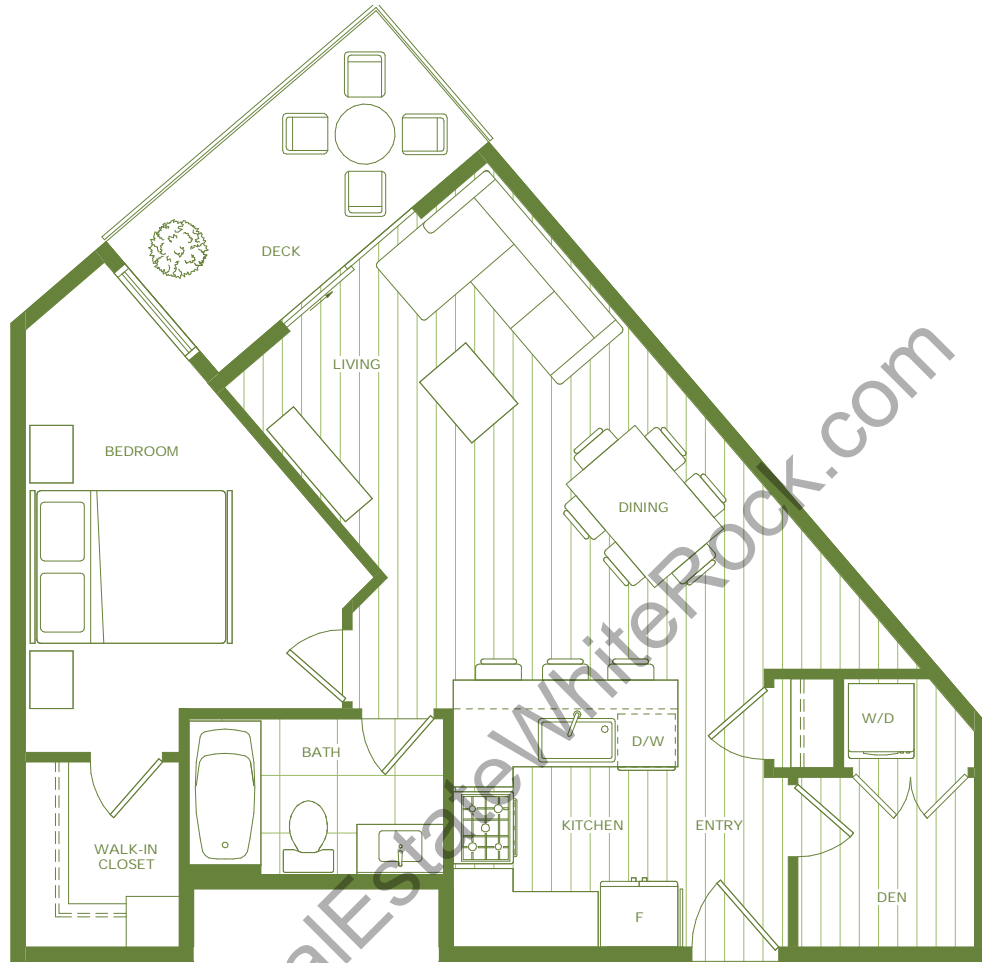

LEVEL 1

LEVEL 2

LEVEL 3 / 4 / 5 / 6

KING + CRESCENT

E 1 BED, 1 BATH + DEN
 Approx. 694 Sq Ft

UNITS:
 217, 317, 417, 517, 617

LEVEL 1

LEVEL 2