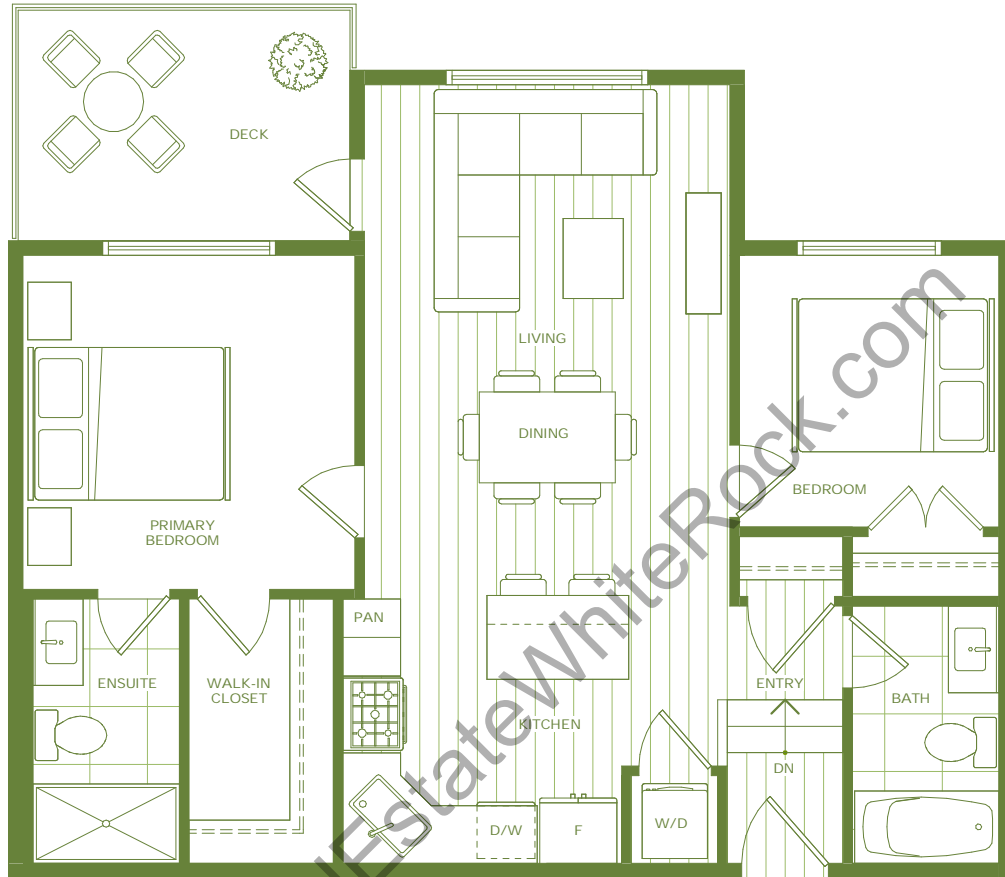

B30

2 BEDROOM, 2 BATH
Approx. 882 Sq Ft

UNITS:
121, 221, 321, 421, 521,
621

LEVEL 1

LEVEL 2

LEVEL 3 / 4 / 5 / 6

KING + CRESCENT

B37

www.RealEstateWhiteRock.com

UNITS:
109, 209, 309, 409,
509, 609

LEVEL 1

LEVEL 2

LEVEL 3 / 4 / 5 / 6

KING + CRESCENT

B39

2 BEDROOM, 2 BATH
Approx. 866 Sq Ft