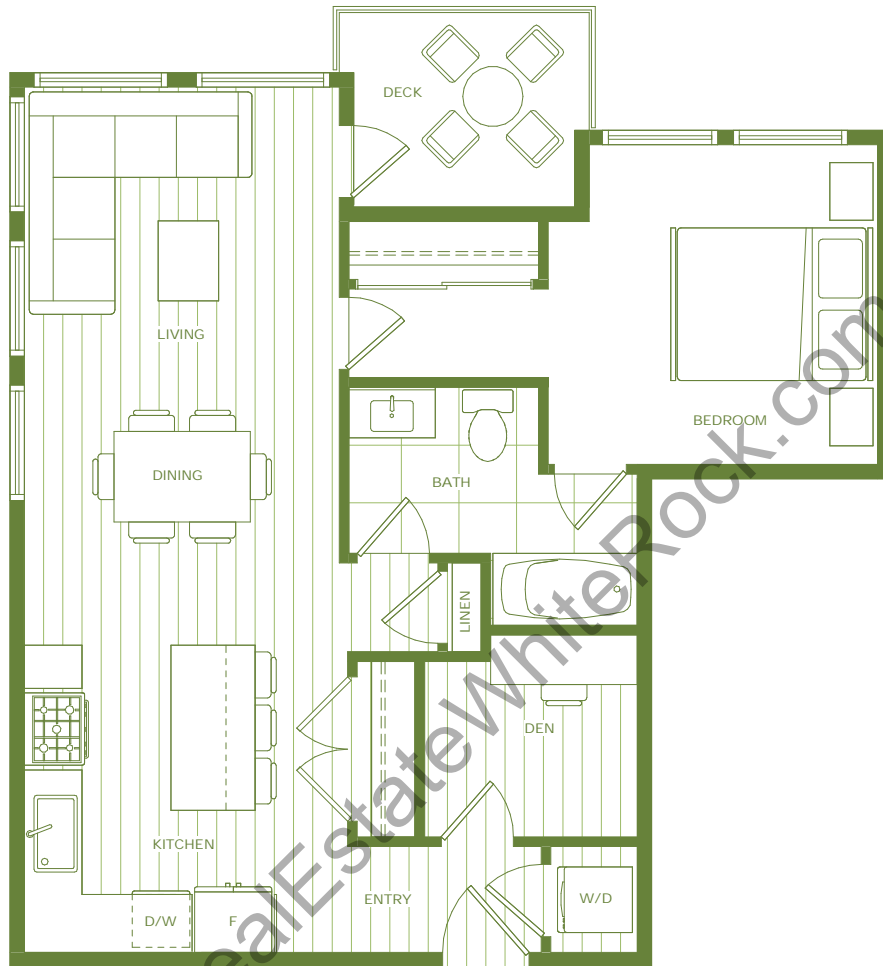

KING + CRESCENT

F5

1 BEDROOM, 1 BATH + DEN
Approx. 747 Sq Ft

UNITS:
313, 413, 513, 613