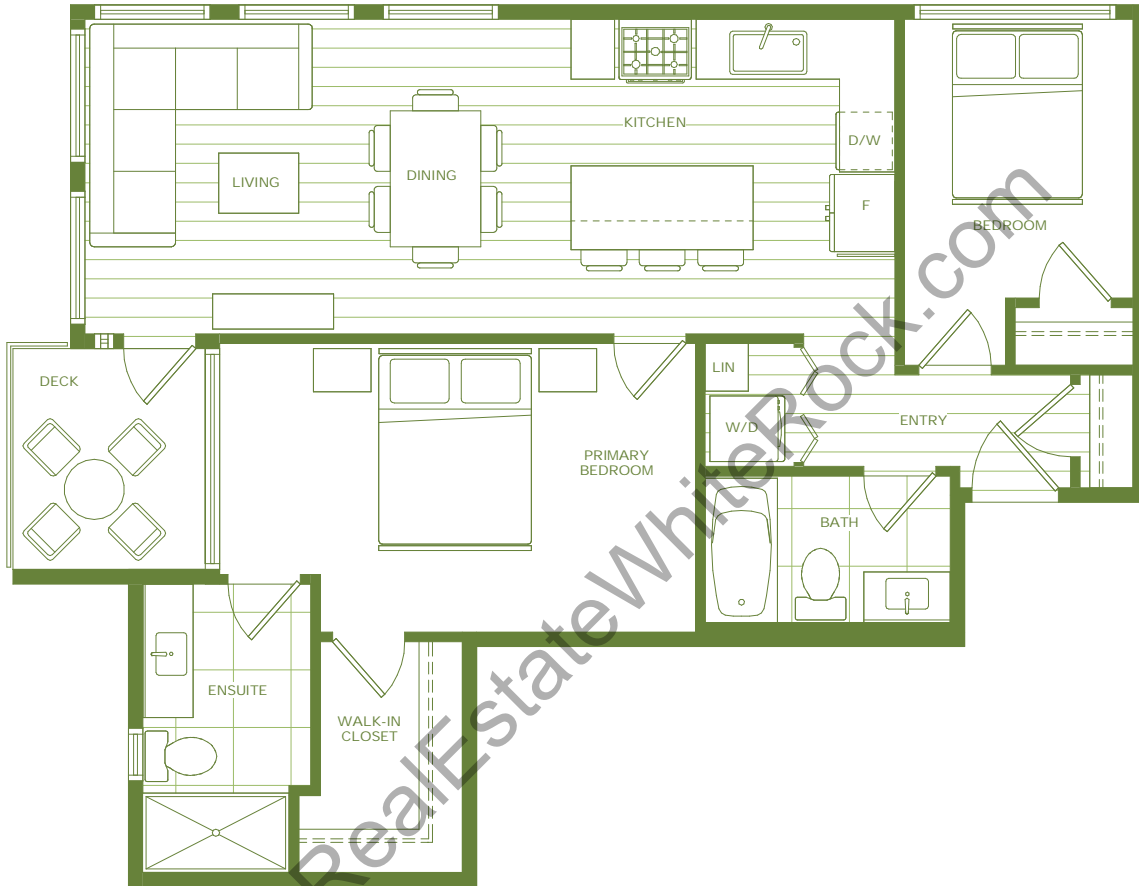

KING + CRESCENT

F 2 BEDROOM, 2 BATH
Approx. 855 Sq Ft

UNITS:
322, 422, 522, 622

LEVEL 1

LEVEL 2

LEVEL 3 / 4 / 5 / 6

KING + CRESCENT

F5