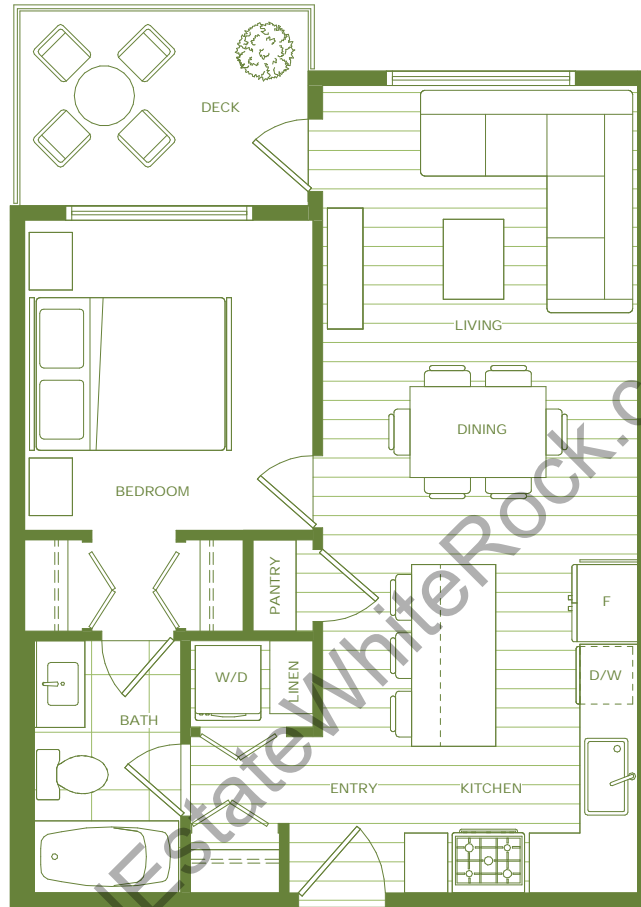

UNITS:
102, 202, 302, 402,
502, 602

LEVEL 1

LEVEL 2

LEVEL 3 / 4 / 5 / 6

KING + CRESCENT

C

1 BEDROOM, 1 BATH

Approx. 589 Sq Ft