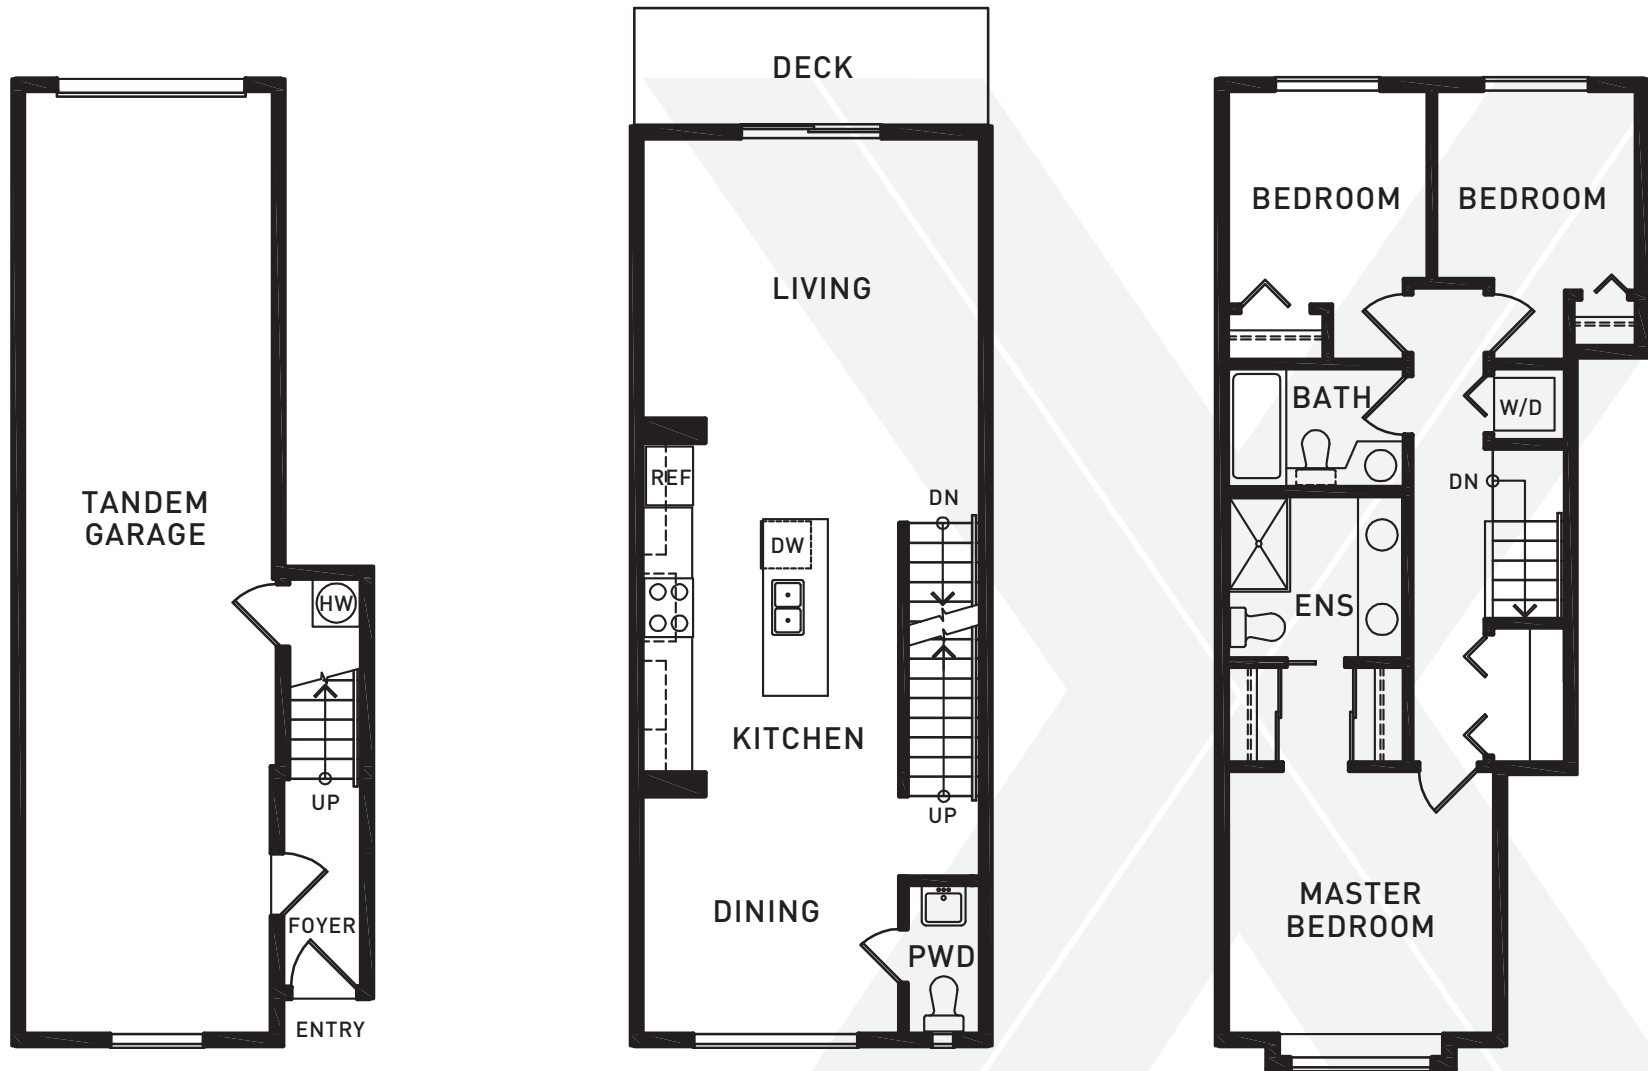

PLAN C

3 Bedroom 1,274 Sq. Ft.

paxton

PLAN C2

3 Bedroom 1,330 Sq. Ft.

paxton

PLAN D1

3 Bedroom + Den 1,634 Sq. Ft.