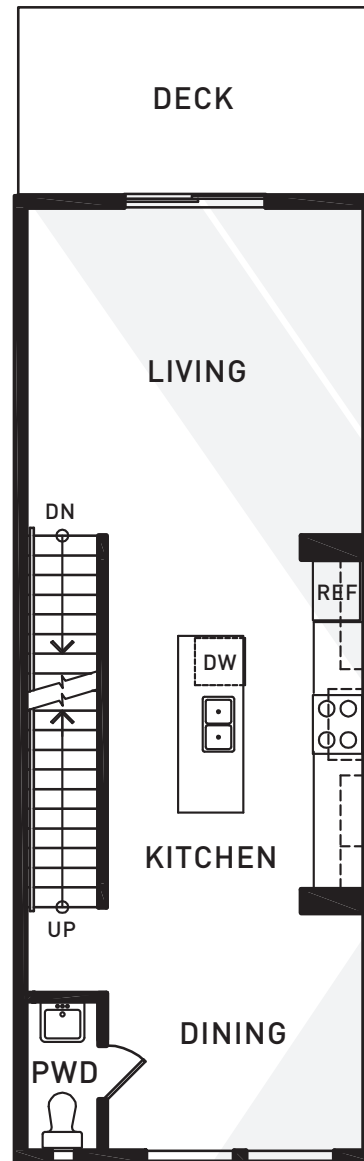

PLAN C

3 Bedroom 1,274 Sq. Ft.

paxton

PLAN C2

3 Bedroom 1,330 Sq. Ft.

paxton

PLAN D1

3 Bedroom + Den 1,634 Sq. Ft.