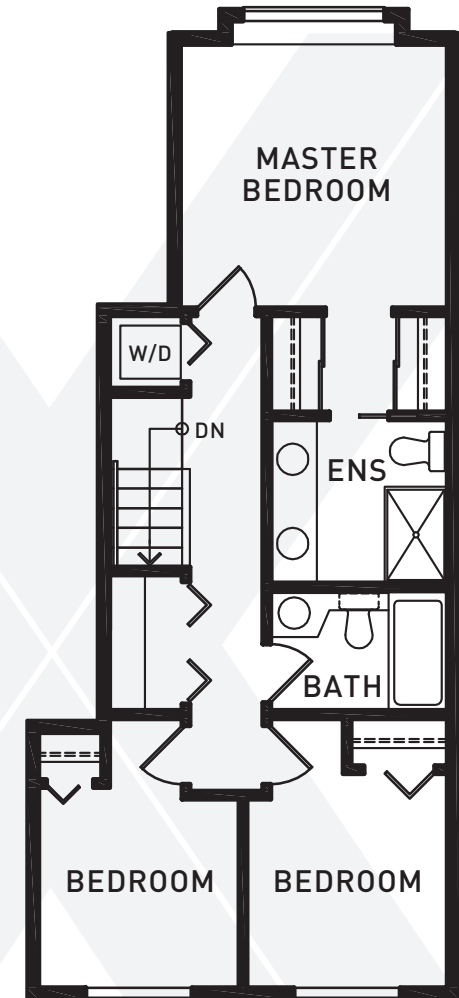

PLAN C

3 Bedroom 1,274 Sq. Ft.

paxton

PLAN C2

3 Bedroom 1,330 Sq. Ft.

paxton

PLAN D1

3 Bedroom + Den 1,634 Sq. Ft.