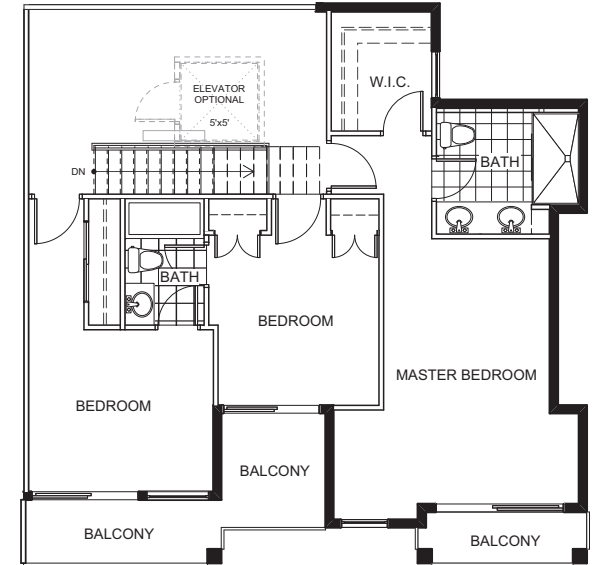

PLAN A1

4 Bedroom
2,457 SQ.FT.

Units: 10, 11, 12, 15, 16, 17

PLAN A2

4 Bedroom
2,465 SQ.FT.

Units: 2, 3, 6, 7

LOWER

MAIN

UPPER

PLAN B

4 Bedroom
2,721 SQ.FT.
Unit: 14

LOWER

MAIN

UPPER

PLAN C

4 Bedroom
2,766 SQ.FT.
Unit: 1

PLAN D

4 Bedroom
2,549 SQ.FT.
Unit: 4

LOWER

MAIN

UPPER

PLAN E1

4 Bedroom
2,462 SQ.FT.
Unit: 18

PLAN E2

LOWER

MAIN

UPPER

PLAN G

4 Bedroom
2,548 SQ.FT.
Unit: 8

LOWER

MAIN

UPPER