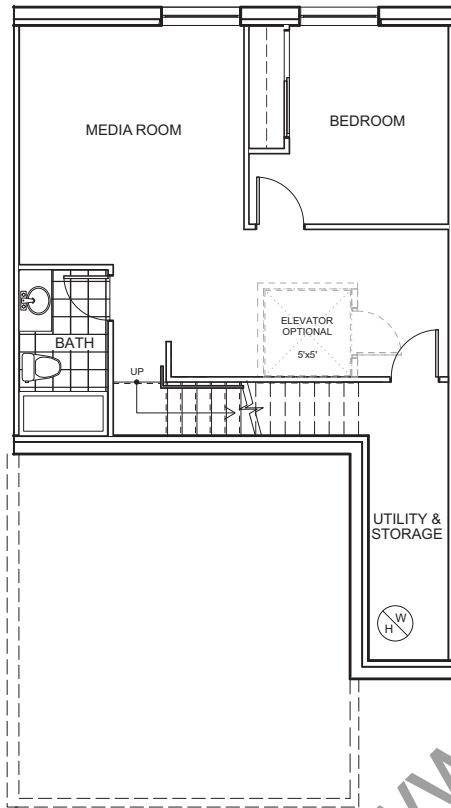

LOWER

MAIN

UPPER

PLAN G

4 Bedroom
2,548 SQ.FT.
Unit: 8

LOWER

MAIN

UPPER