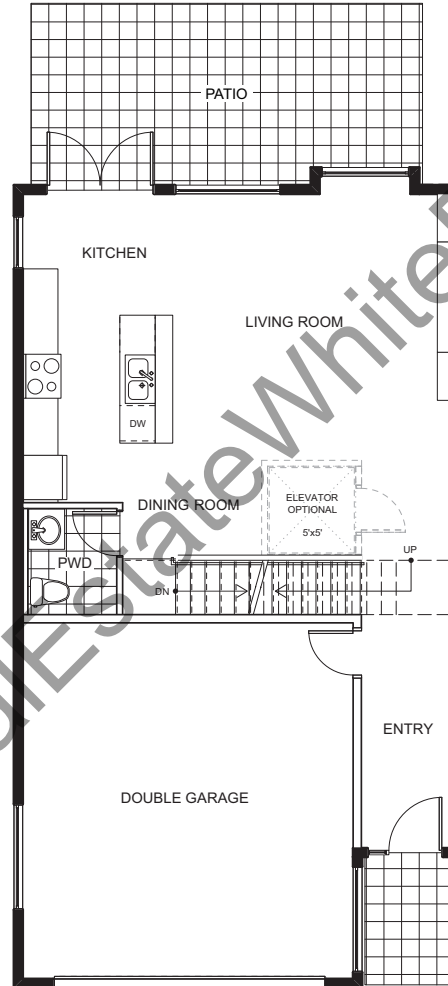

LOWER

MAIN

UPPER

PLAN G

4 Bedroom
2,548 SQ.FT.
Unit: 8

LOWER

MAIN

UPPER