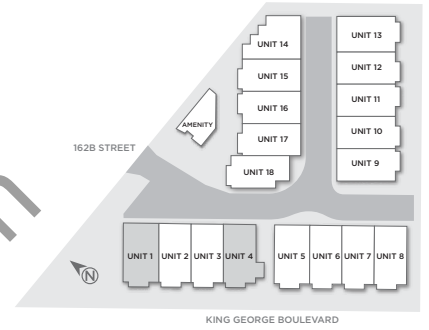

PLAN A1

4 Bedroom
2,457 SQ.FT.

Units: 10, 11, 12, 15, 16, 17

PLAN A2

4 Bedroom
2,465 SQ.FT.

Units: 2, 3, 6, 7

LOWER

MAIN

UPPER

PLAN B

4 Bedroom
2,721 SQ.FT.
Unit: 14

LOWER

MAIN

UPPER

PLAN C

4 Bedroom
2,766 SQ.FT.
Unit: 1

PLAN D

4 Bedroom
2,549 SQ.FT.
Unit: 4

LOWER

MAIN

UPPER

PLAN E1

4 Bedroom
2,462 SQ.FT.
Unit: 18

PLAN E2

LOWER

MAIN

UPPER

PLAN G

4 Bedroom
2,548 SQ.FT.
Unit: 8

LOWER

MAIN

UPPER