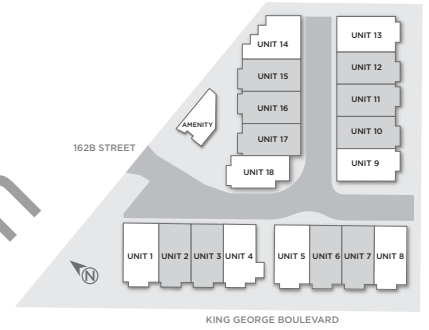

PLAN A1

4 Bedroom
2,457 SQ.FT.

Units: 10, 11, 12, 15, 16, 17

PLAN A2

4 Bedroom
2,465 SQ.FT.

Units: 2, 3, 6, 7

LOWER

MAIN

UPPER

PLAN B

4 Bedroom
2,721 SQ.FT.
Unit: 14

LOWER

MAIN

UPPER

PLAN C

4 Bedroom
2,766 SQ.FT.
Unit: 1

PLAN D

4 Bedroom
2,549 SQ.FT.
Unit: 4

LOWER

MAIN

UPPER

PLAN E1

4 Bedroom
2,462 SQ.FT.
Unit: 18

PLAN E2

LOWER

MAIN

UPPER

PLAN G

4 Bedroom
2,548 SQ.FT.
Unit: 8

LOWER

MAIN

UPPER