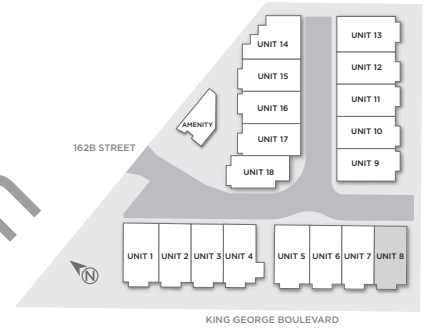

UPPER

PLAN B

4 Bedroom
2,721 SQ.FT.
Unit: 14

LOWER

MAIN

UPPER

PLAN C

4 Bedroom
2,766 SQ.FT.
Unit: 1

LOWER

MAIN

UPPER

PLAN G

4 Bedroom
2,548 SQ.FT.
Unit: 8

LOWER

MAIN

UPPER