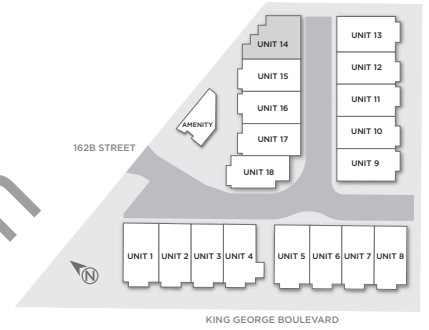

PLAN A1

4 Bedroom
2,457 SQ.FT.

Units: 10, 11, 12, 15, 16, 17

PLAN A2

4 Bedroom
2,465 SQ.FT.

Units: 2, 3, 6, 7

LOWER

MAIN

UPPER

PLAN B

4 Bedroom
2,721 SQ.FT.
Unit: 14

LOWER

MAIN

UPPER

PLAN C

4 Bedroom
2,766 SQ.FT.
Unit: 1

PLAN D

4 Bedroom
2,549 SQ.FT.
Unit: 4

LOWER

MAIN

UPPER

PLAN E1

4 Bedroom
2,462 SQ.FT.
Unit: 18

PLAN E2

LOWER

MAIN

UPPER

PLAN G

4 Bedroom
2,548 SQ.FT.
Unit: 8

LOWER

MAIN

UPPER