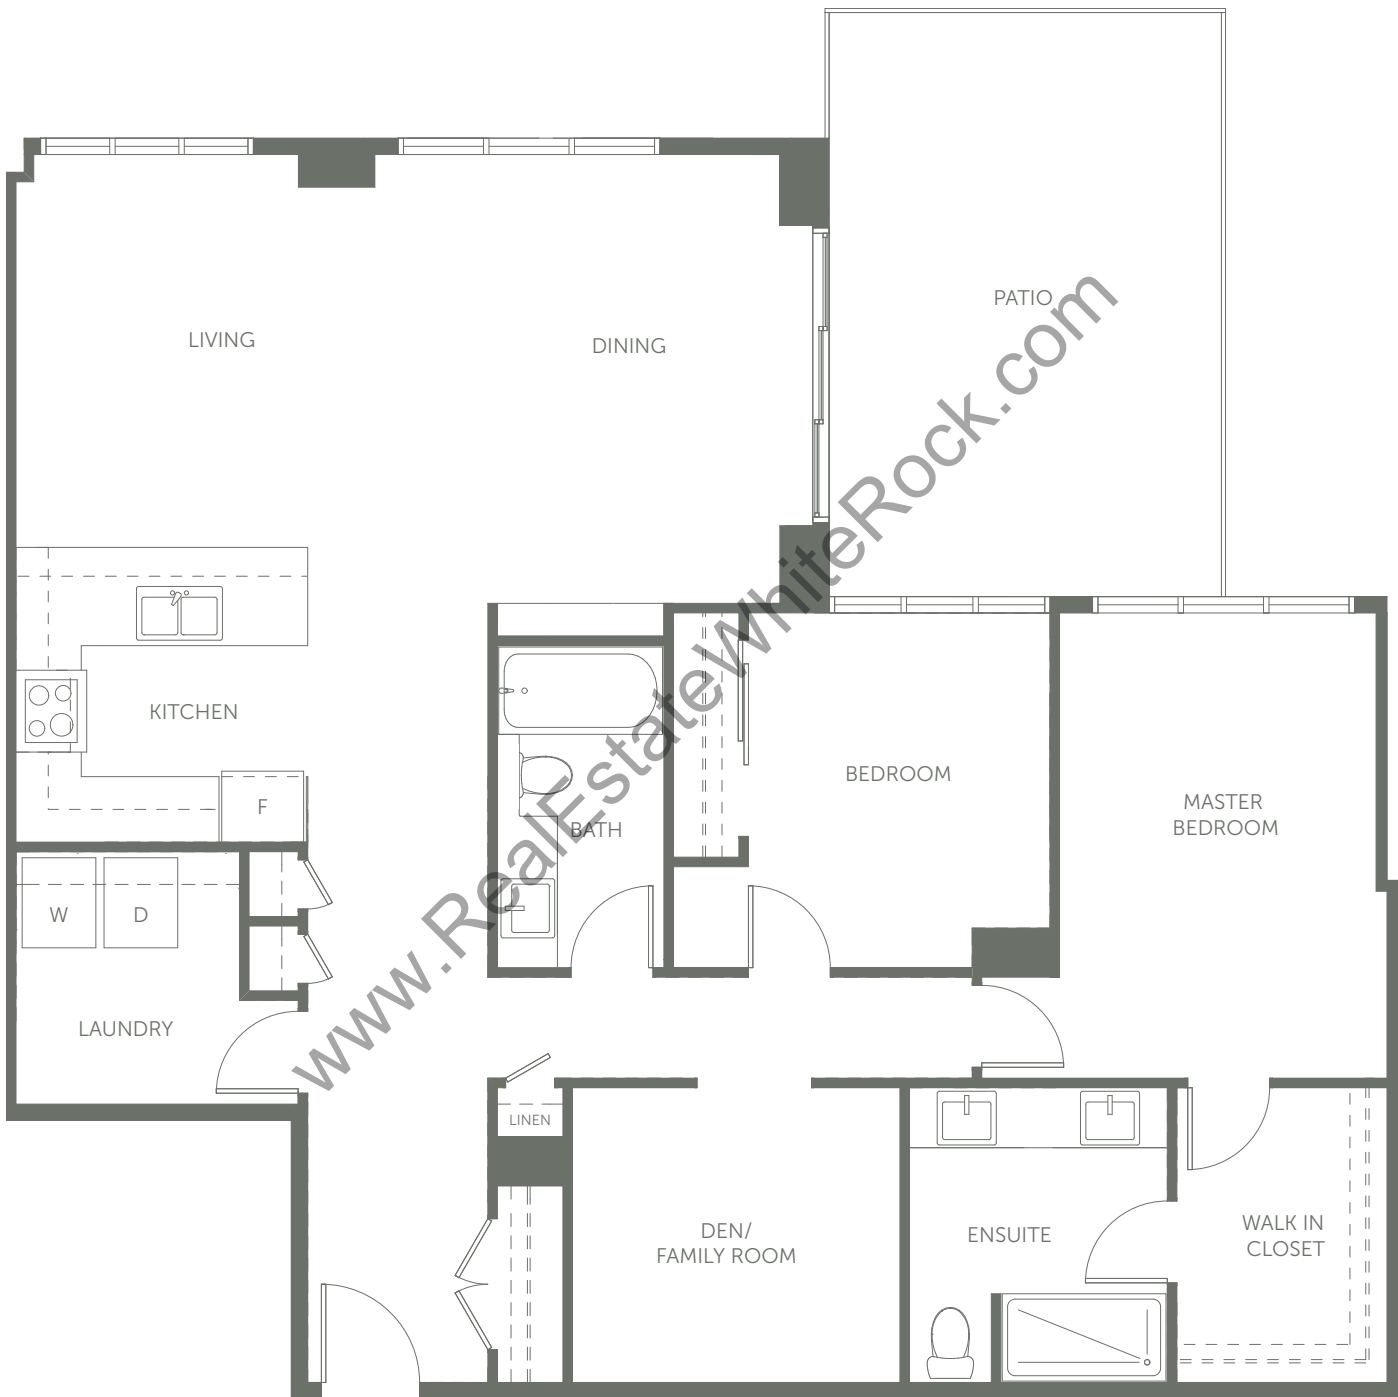

Sunrise

#103, 203, 303
580 sq. ft.
1 bedroom
1 bathroom

Crescent Series – 1

#106
1,125 sq. ft.
3 bedroom + den
2 bathroom

Horizon Series – 1

#101
1,300 sq. ft.
2 bedroom + den
2 bathroom

Seabreeze Series – 1

#212
866 sq. ft.
2 bedroom
2 bathroom

Shoreline Series – 1

#102, 104
202, 204
302, 304
700 – 705 sq. ft.
1 bedroom + den
1 bathroom

Pacific Series – 1

#405*
1,340 sq. ft.
3 bedroom
2 bathroom