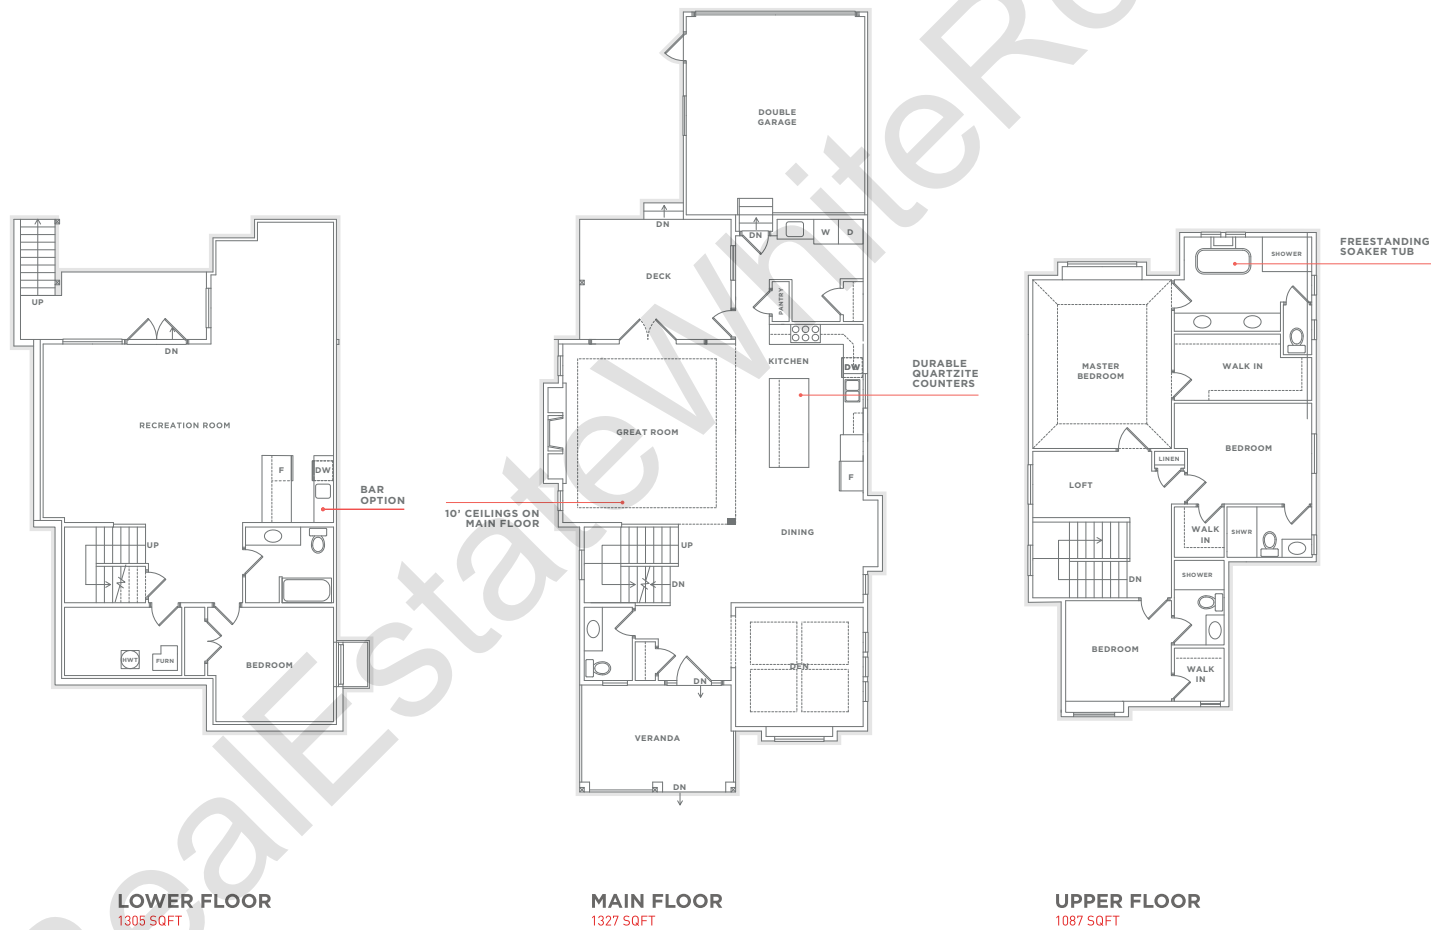

## LOT 6

4 BEDROOM  
4.5 BATHROOM

**LOT SIZE** 4,088 SQFT  
**LIVING AREA** 3,719 SQFT

## LOT 13

4 BEDROOM  
3.5 BATHROOM

LOT SIZE 3,487 SQFT  
LIVING AREA 2,673 SQFT

## LOT 29

4 BEDROOM  
3.5 BATHROOM

**LOT SIZE** 3,819 SQFT  
**LIVING AREA** 2,878 SQFT

\*INCLUDING FINISHED BASEMENT

## LOT 23

4 BEDROOM  
3.5 BATHROOM

**LOT SIZE** 3,884 SQFT  
**LIVING AREA** 2,878 SQFT