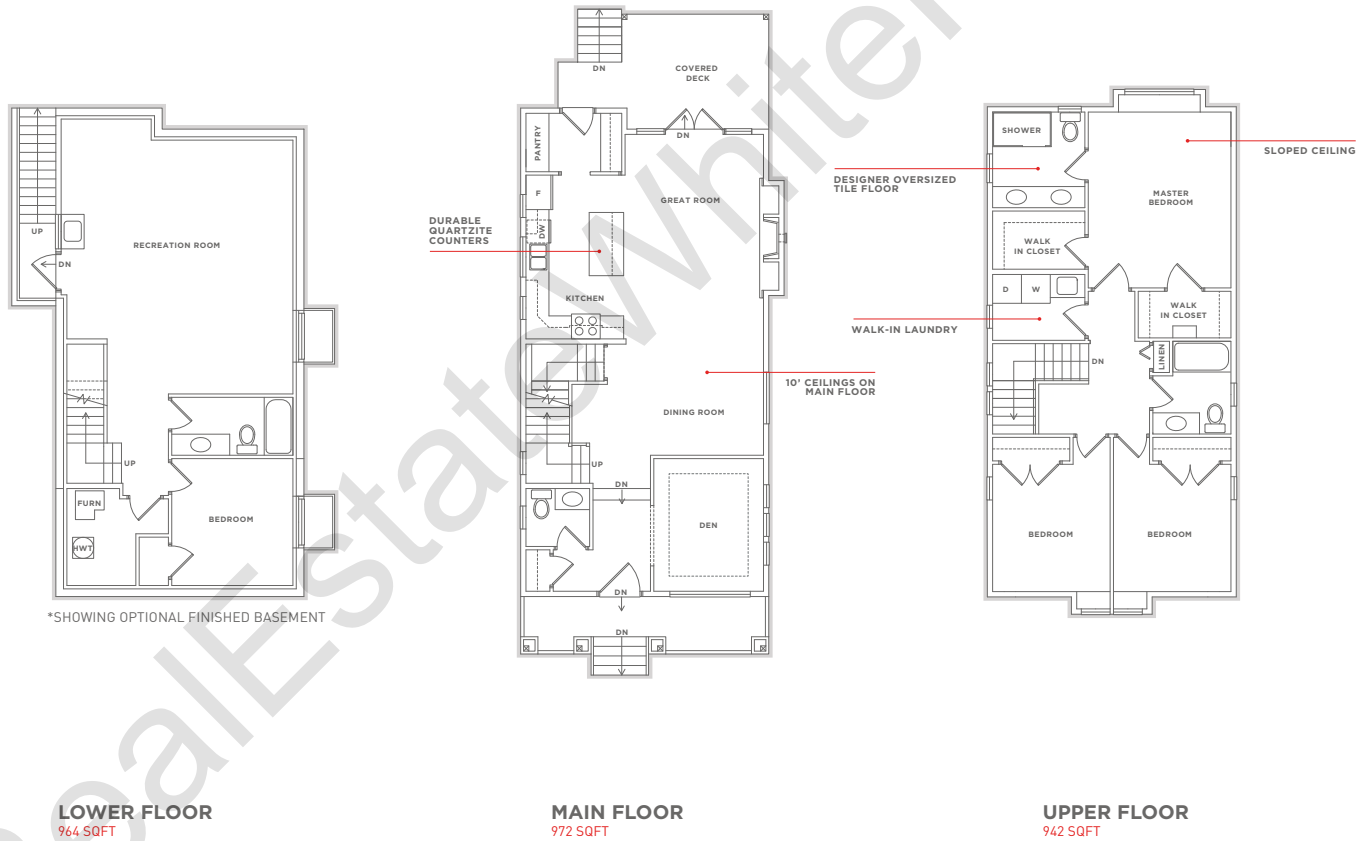

## LOT 13

4 BEDROOM  
3.5 BATHROOM

LOT SIZE 3,487 SQFT  
LIVING AREA 2,673 SQFT

## LOT 29

4 BEDROOM  
3.5 BATHROOM

**LOT SIZE** 3,819 SQFT  
**LIVING AREA** 2,878 SQFT

\*INCLUDING FINISHED BASEMENT

## LOT 23

4 BEDROOM  
3.5 BATHROOM

**LOT SIZE** 3,884 SQFT  
**LIVING AREA** 2,878 SQFT

### 4 BEDROOM 4.5 BATHROOM

**LOT SIZE** 4,248 SQFT  
**LIVING AREA** 3,719 SQFT

\*INCLUDING FINISHED BASEMENT