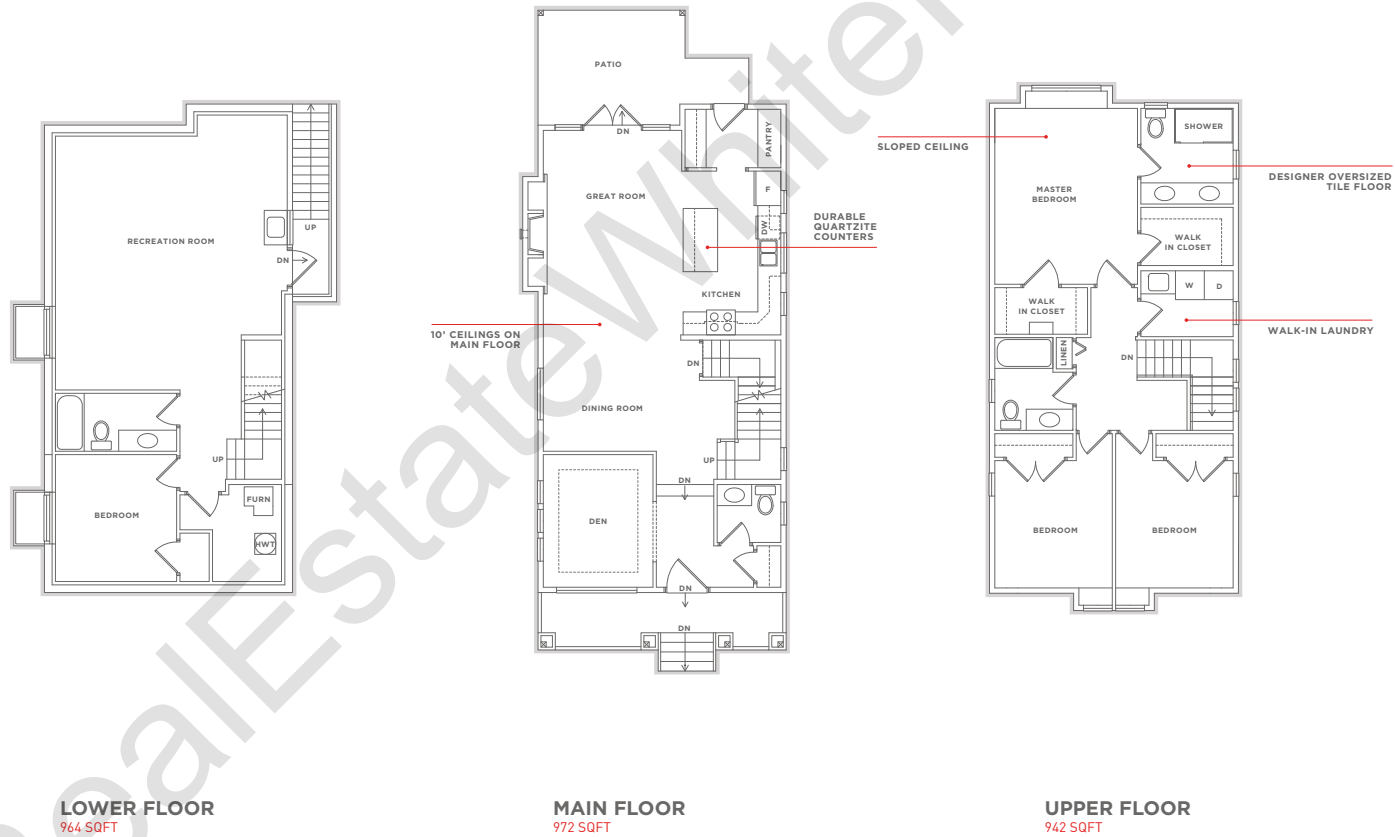

## LOT 13

4 BEDROOM  
3.5 BATHROOM

LOT SIZE 3,487 SQFT  
LIVING AREA 2,673 SQFT

## LOT 29

4 BEDROOM  
3.5 BATHROOM

**LOT SIZE** 3,819 SQFT  
**LIVING AREA** 2,878 SQFT

\*INCLUDING FINISHED BASEMENT

## LOT 23

4 BEDROOM  
3.5 BATHROOM

**LOT SIZE** 3,884 SQFT  
**LIVING AREA** 2,878 SQFT

### 4 BEDROOM 4.5 BATHROOM

**LOT SIZE** 4,248 SQFT  
**LIVING AREA** 3,719 SQFT

\*INCLUDING FINISHED BASEMENT