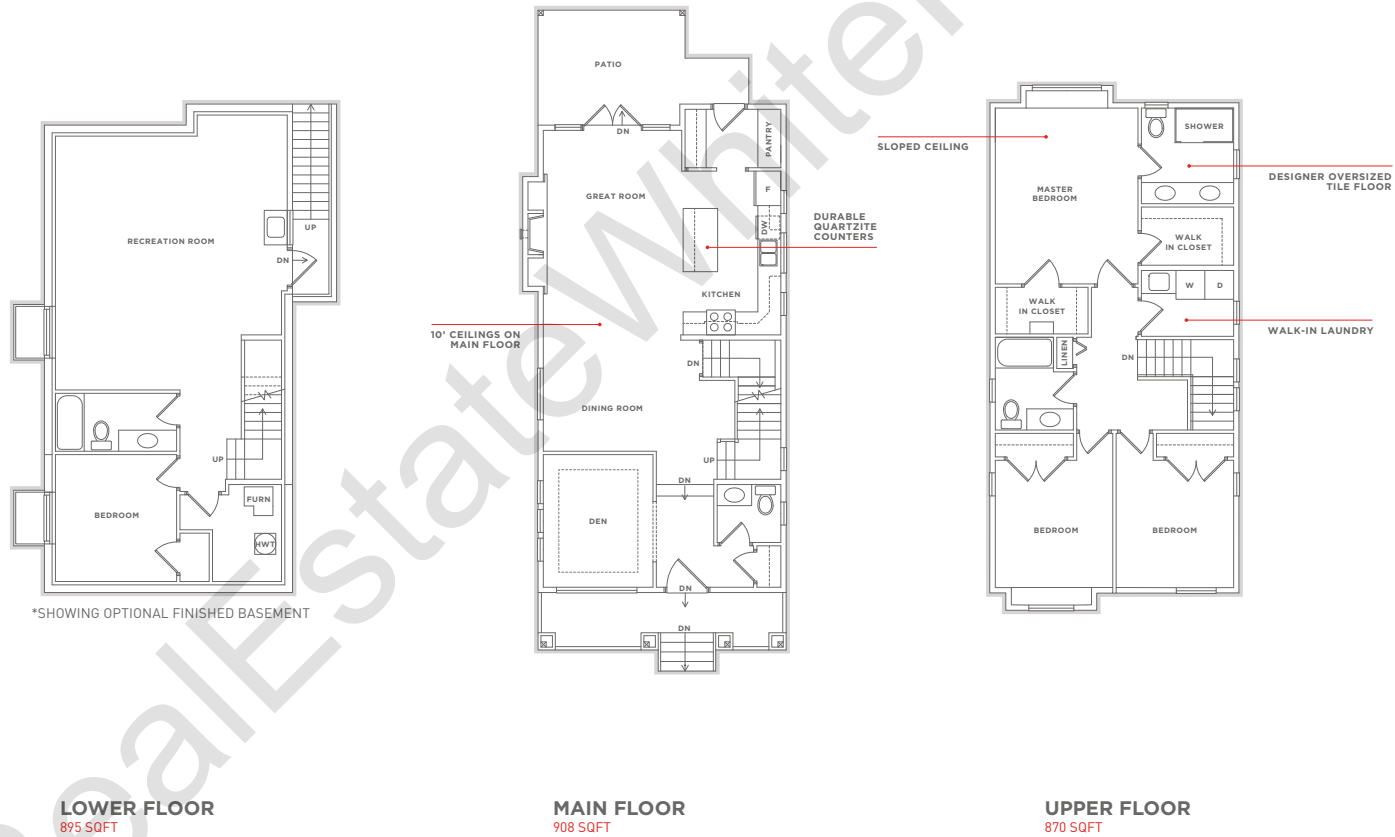

## LOT 6

4 BEDROOM  
4.5 BATHROOM

**LOT SIZE** 4,088 SQFT  
**LIVING AREA** 3,719 SQFT

## LOT 13

4 BEDROOM  
3.5 BATHROOM

LOT SIZE 3,487 SQFT  
LIVING AREA 2,673 SQFT

## LOT 29

4 BEDROOM  
3.5 BATHROOM

**LOT SIZE** 3,819 SQFT  
**LIVING AREA** 2,878 SQFT

\*INCLUDING FINISHED BASEMENT

## LOT 23

4 BEDROOM  
3.5 BATHROOM

**LOT SIZE** 3,884 SQFT  
**LIVING AREA** 2,878 SQFT