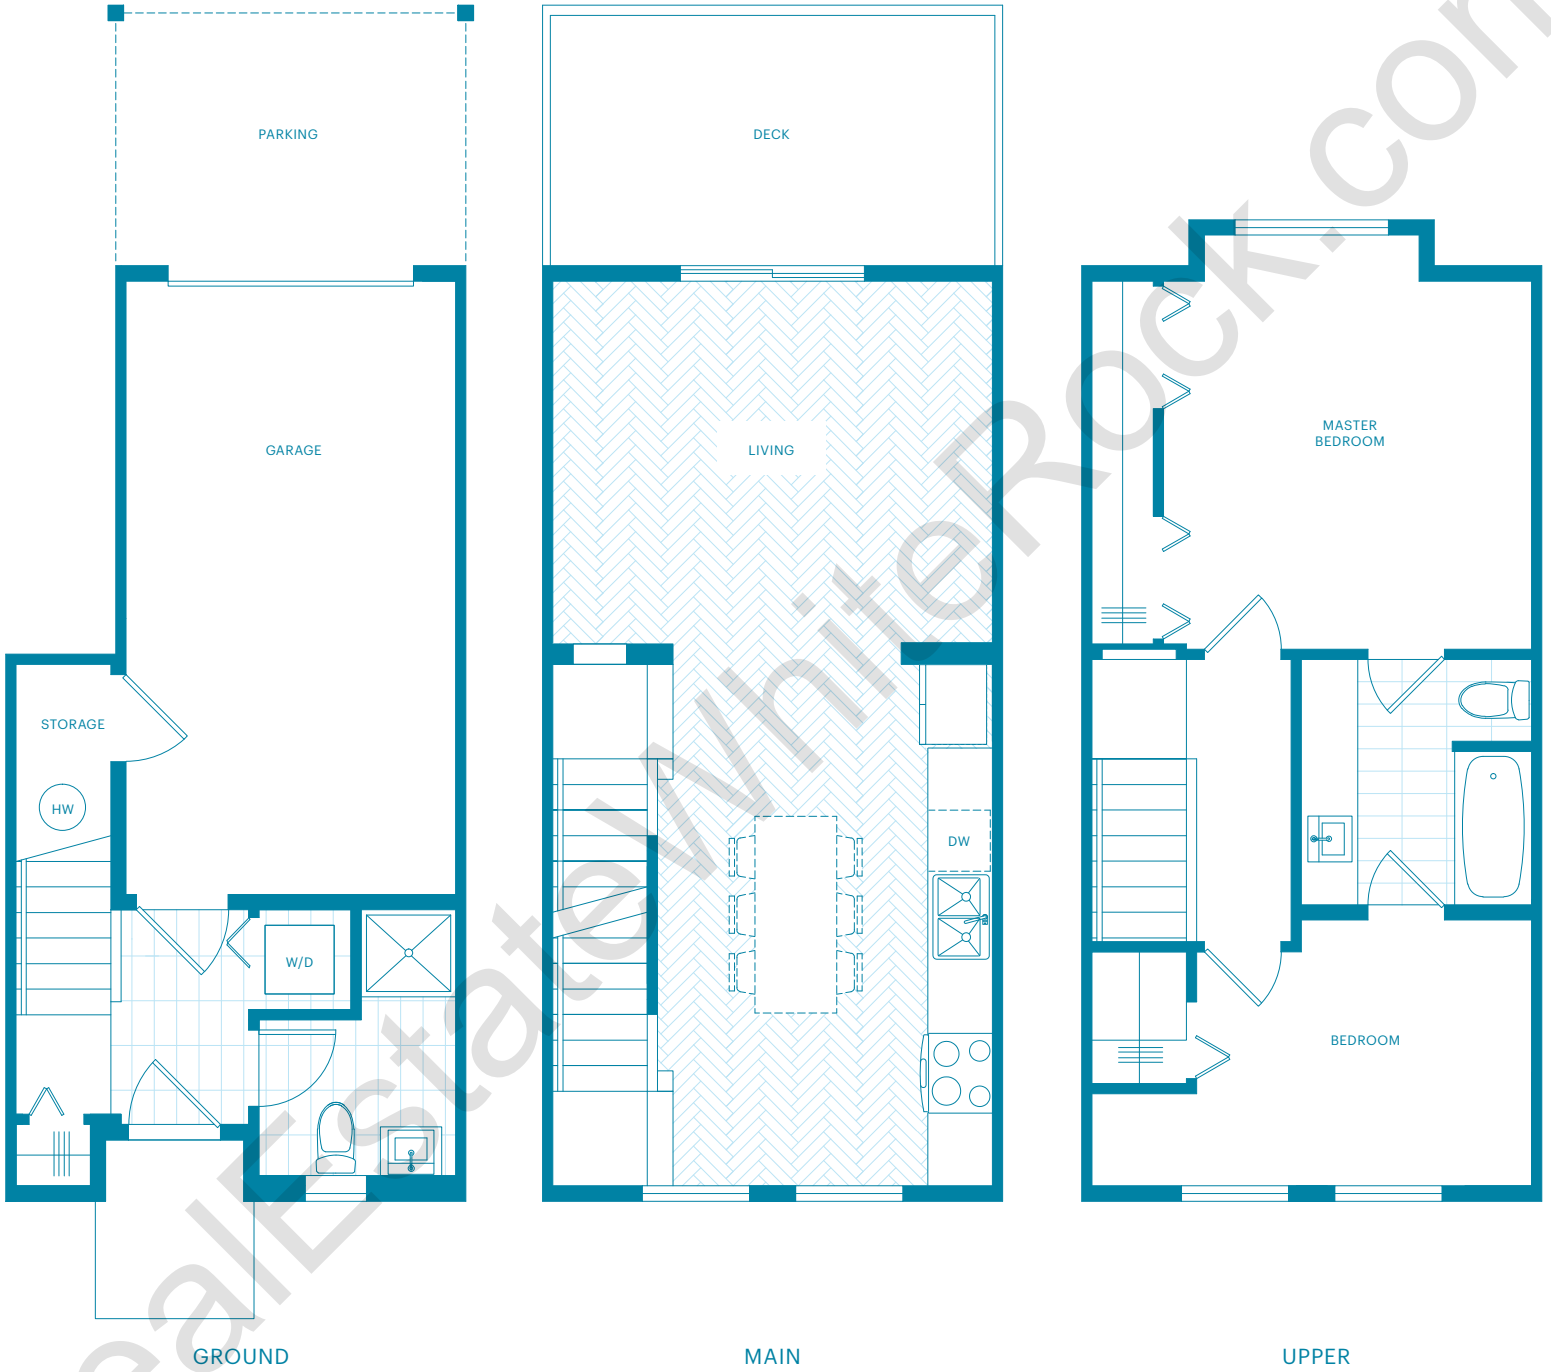

Boothroyd B plan 4 bedroom

1,755 sq ft

Francis F plan 2 bedroom & den

1,215 sq ft

Grandview G plan 2 bedroom

1,095 sq ft

Grandview G1 plan 2 bedroom

1,095 sq ft

Hillside H plan 3 bedroom

1,509 sq ft

RealestateWanted.com