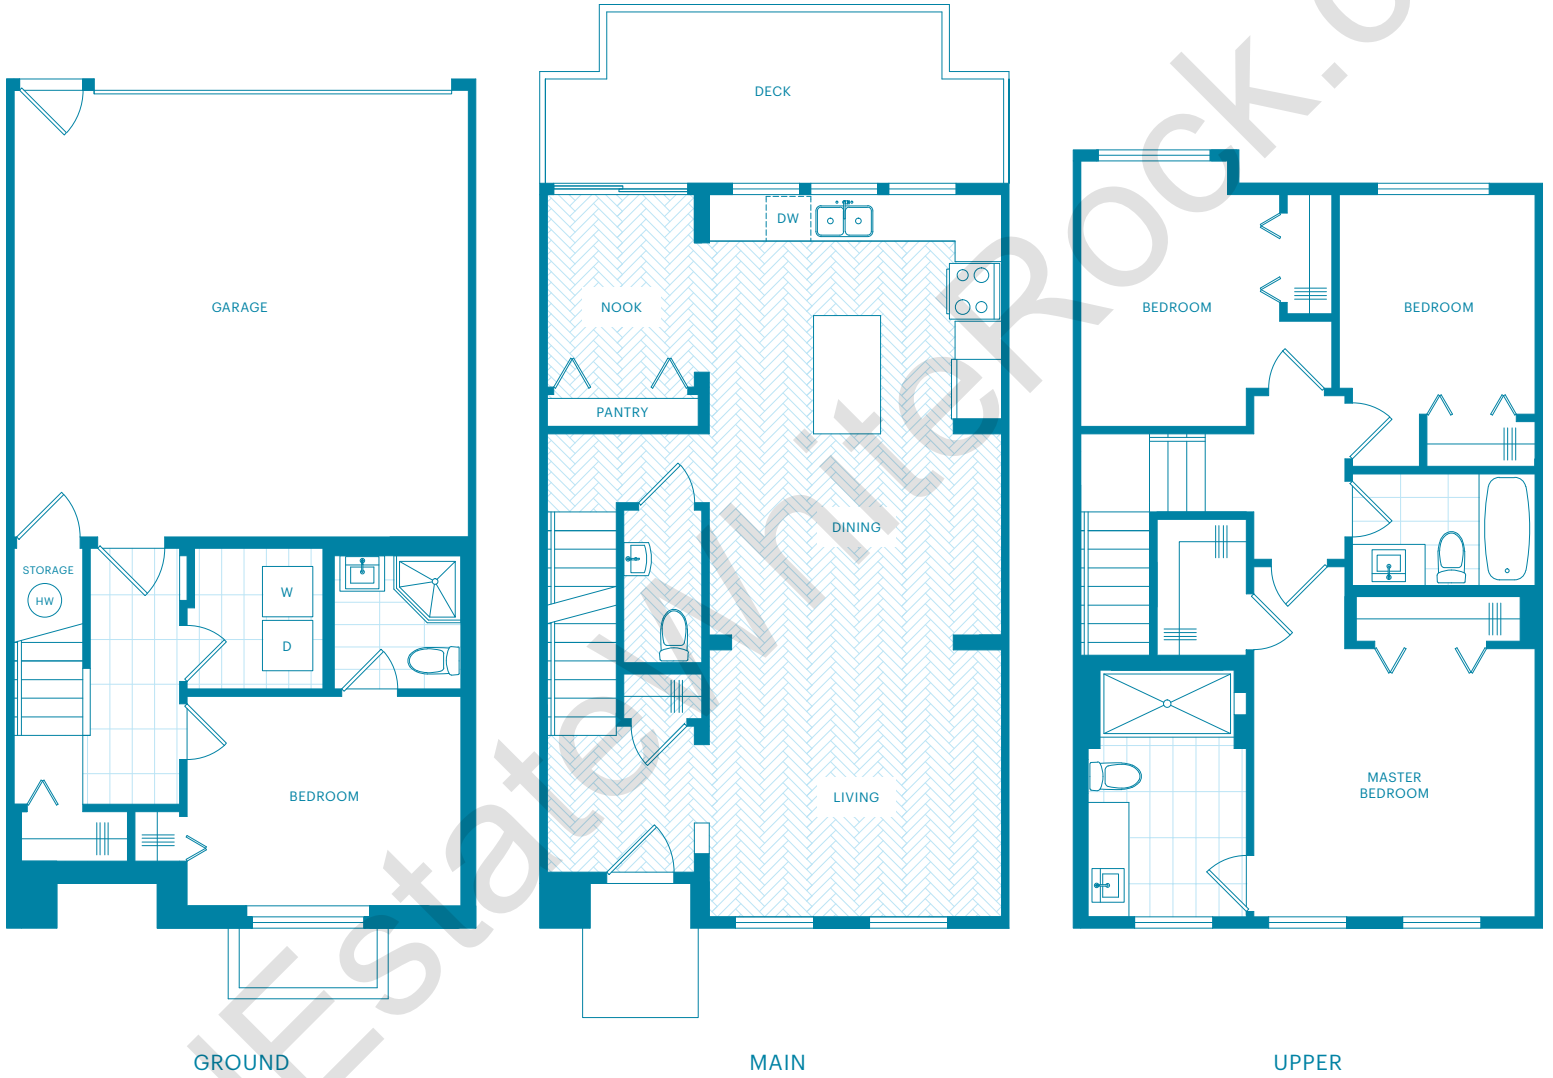

Boothroyd B plan 4 bedroom

1,755 sq ft

Francis F plan 2 bedroom & den

1,215 sq ft

Grandview G plan 2 bedroom

1,095 sq ft

Grandview G1 plan 2 bedroom

1,095 sq ft

Hillside H plan 3 bedroom

1,509 sq ft

RealestateWanted.com