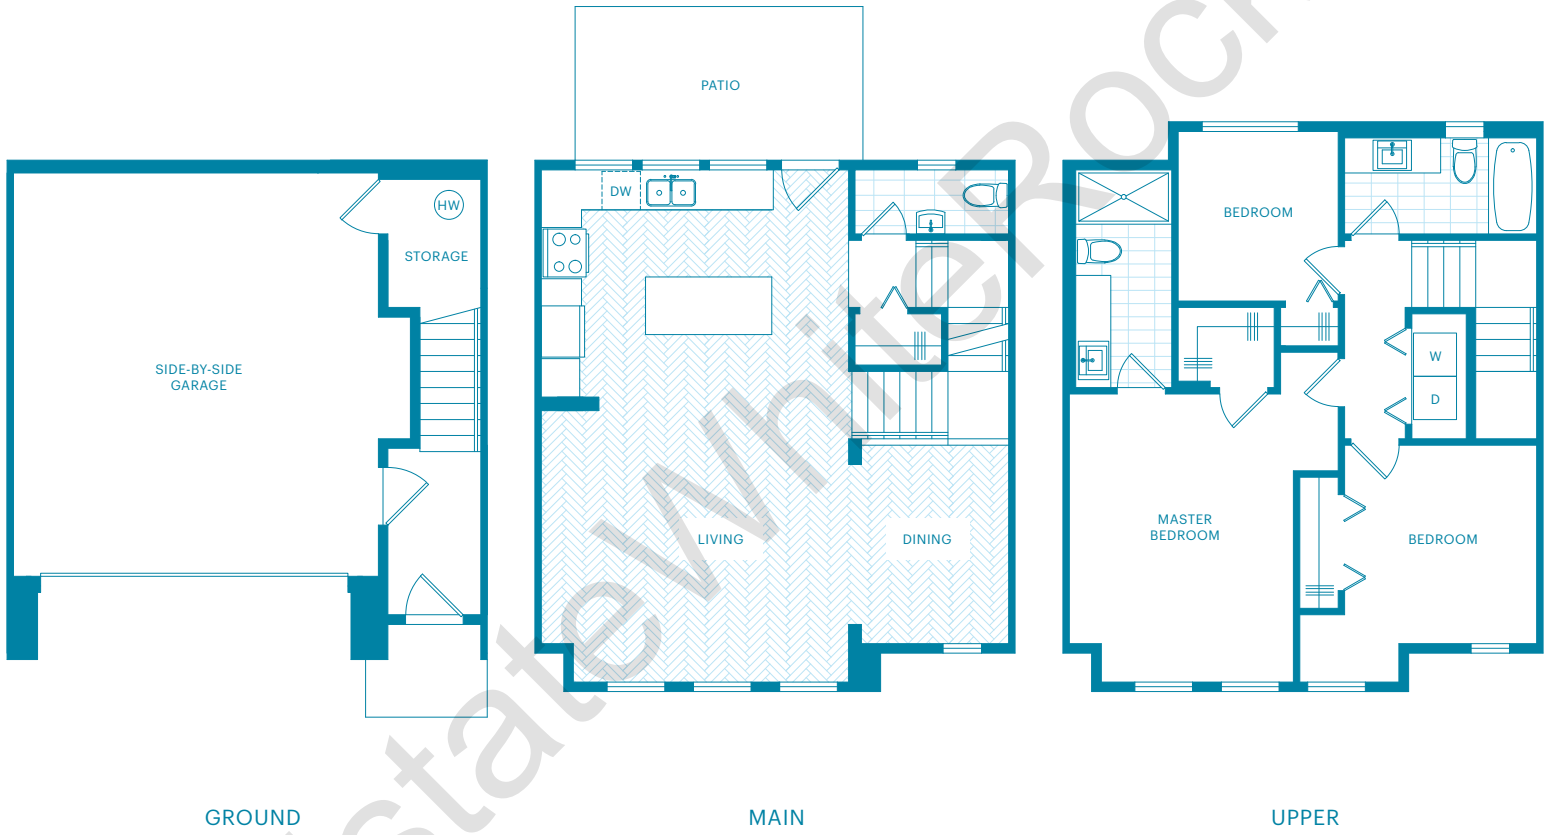

Boothroyd B plan 4 bedroom

1,755 sq ft

Francis F plan 2 bedroom & den

1,215 sq ft

Grandview G plan 2 bedroom

1,095 sq ft

Grandview G1 plan 2 bedroom

1,095 sq ft

Hillside H plan 3 bedroom

1,509 sq ft

RealestateWanted.com