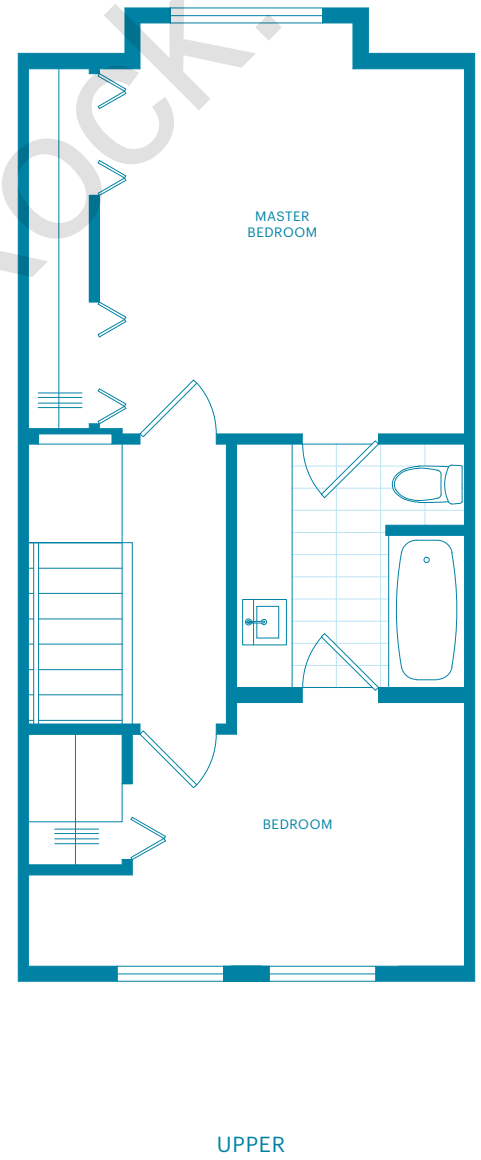

Boothroyd B plan 4 bedroom

1,755 sq ft

Francis F plan 2 bedroom & den

1,215 sq ft

Grandview G plan 2 bedroom

1,095 sq ft

Grandview G1 plan 2 bedroom

1,095 sq ft

Hillside H plan 3 bedroom

1,509 sq ft

RealestateWanted.com