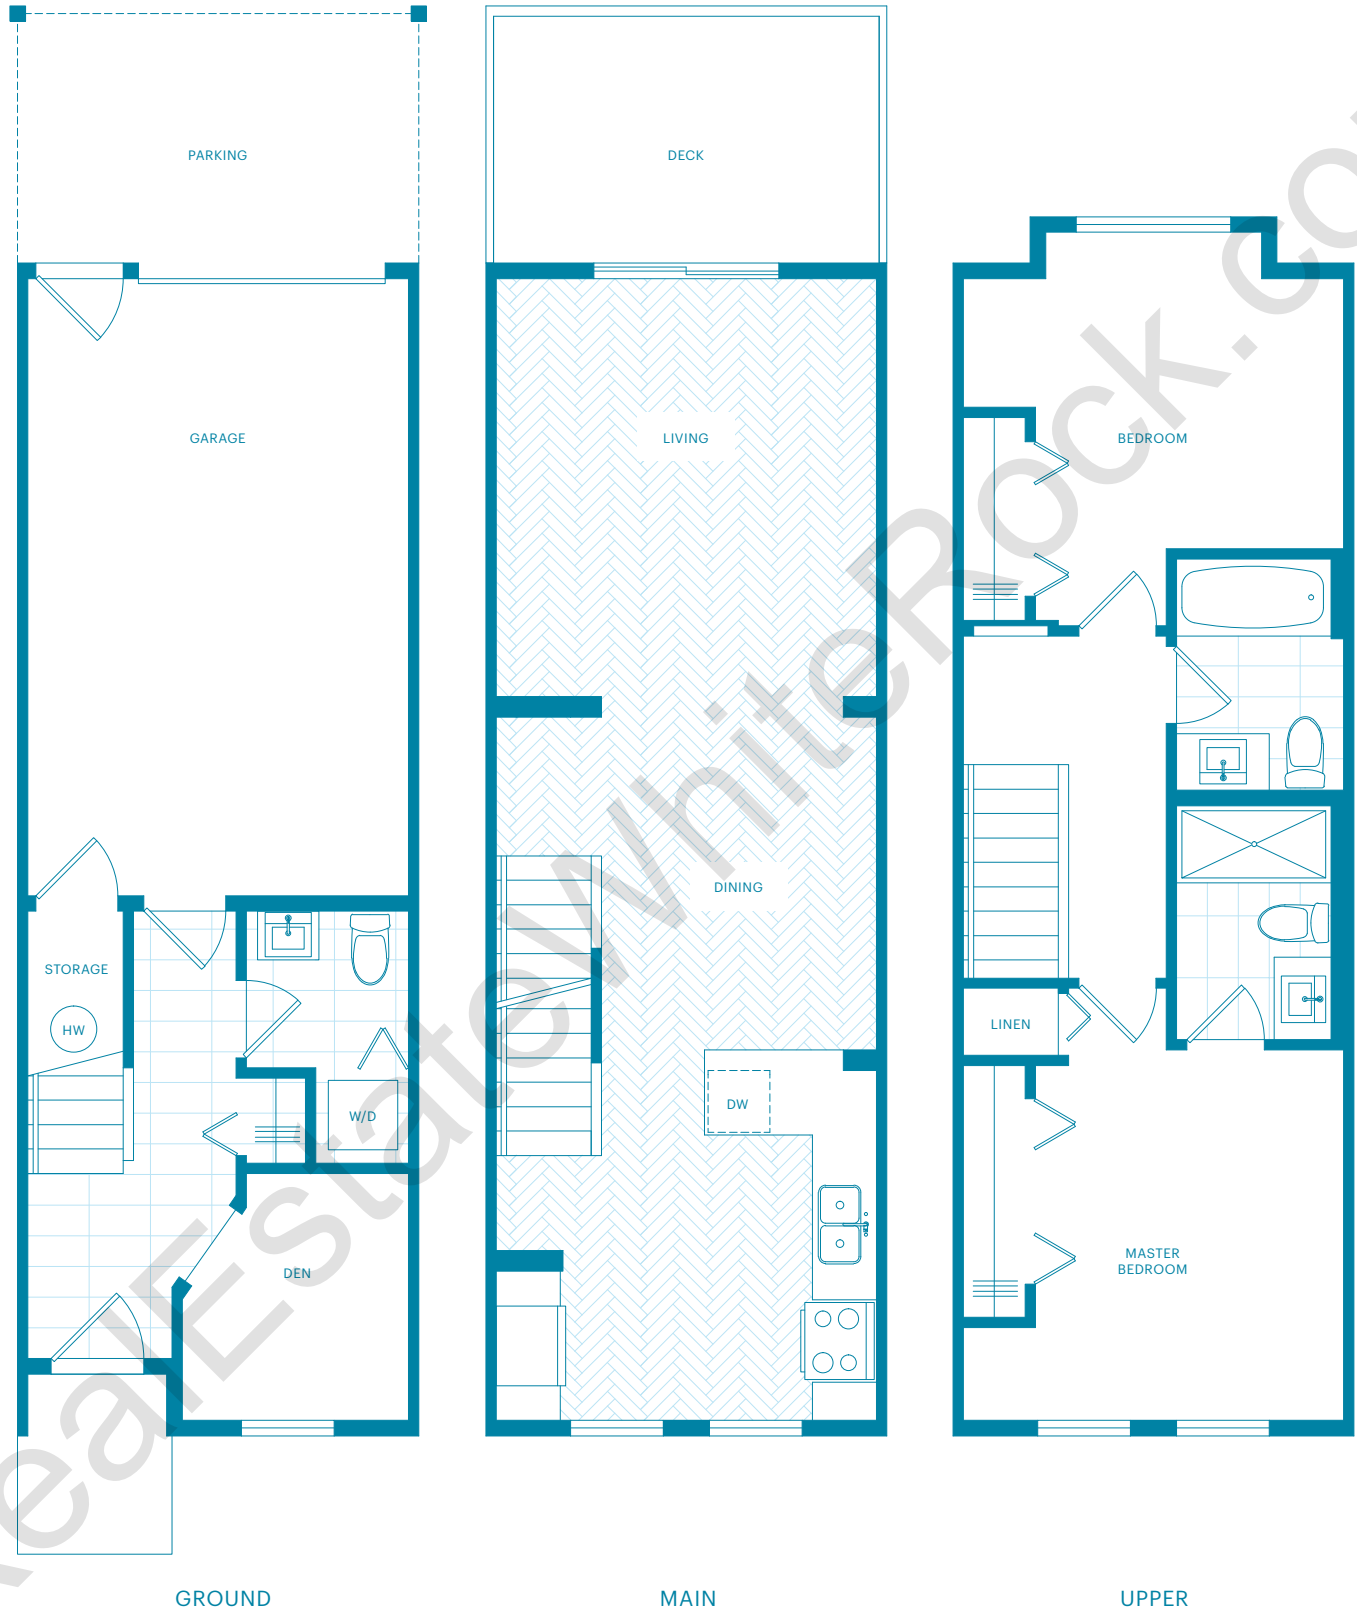

Boothroyd B plan 4 bedroom

1,755 sq ft

Francis F plan 2 bedroom & den

1,215 sq ft

Grandview G plan 2 bedroom

1,095 sq ft

Grandview G1 plan 2 bedroom

1,095 sq ft

Hillside H plan 3 bedroom

1,509 sq ft

RealestateWanted.com