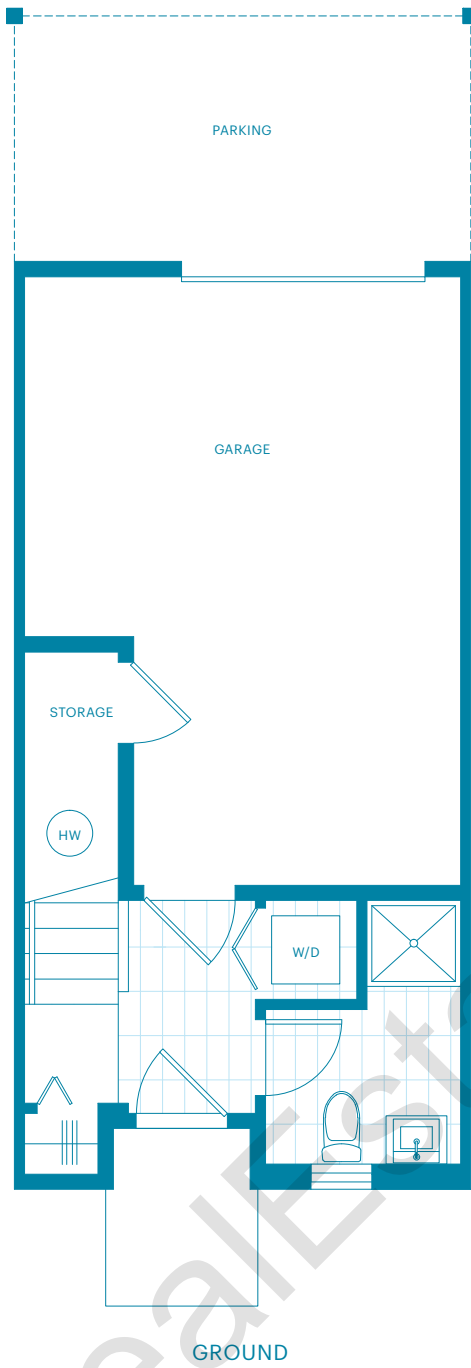

Boothroyd B plan 4 bedroom

1,755 sq ft

Francis F plan 2 bedroom & den

1,215 sq ft

Grandview G plan 2 bedroom

1,095 sq ft

Grandview G1 plan 2 bedroom

1,095 sq ft

Hillside H plan 3 bedroom

1,509 sq ft

RealestateWanted.com