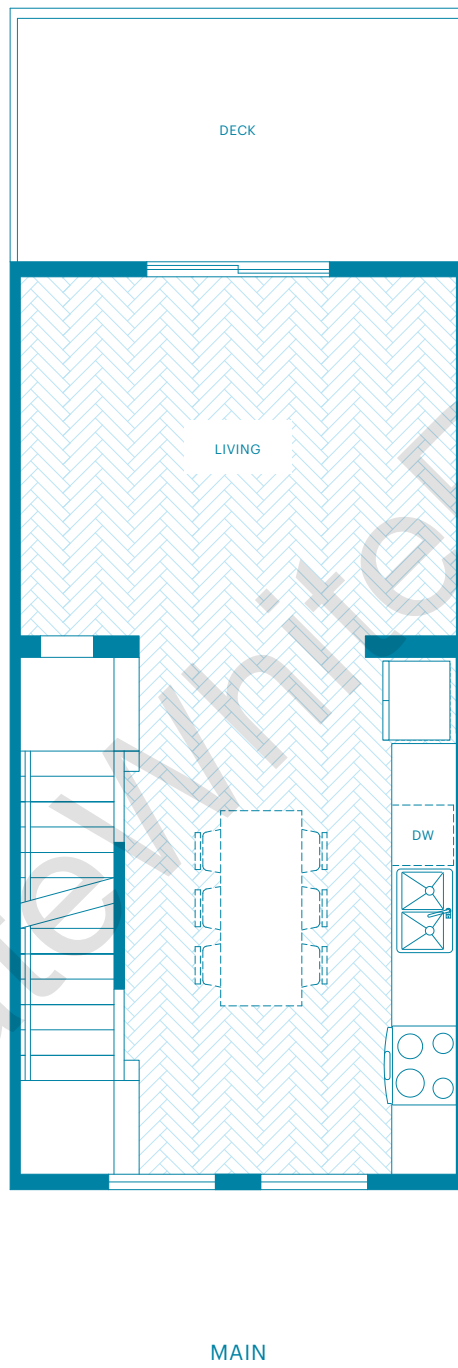

Boothroyd B plan 4 bedroom

1,755 sq ft

Francis F plan 2 bedroom & den

1,215 sq ft

Grandview G plan 2 bedroom

1,095 sq ft

Grandview G1 plan 2 bedroom

1,095 sq ft

Hillside H plan 3 bedroom

1,509 sq ft

RealestateWanted.com