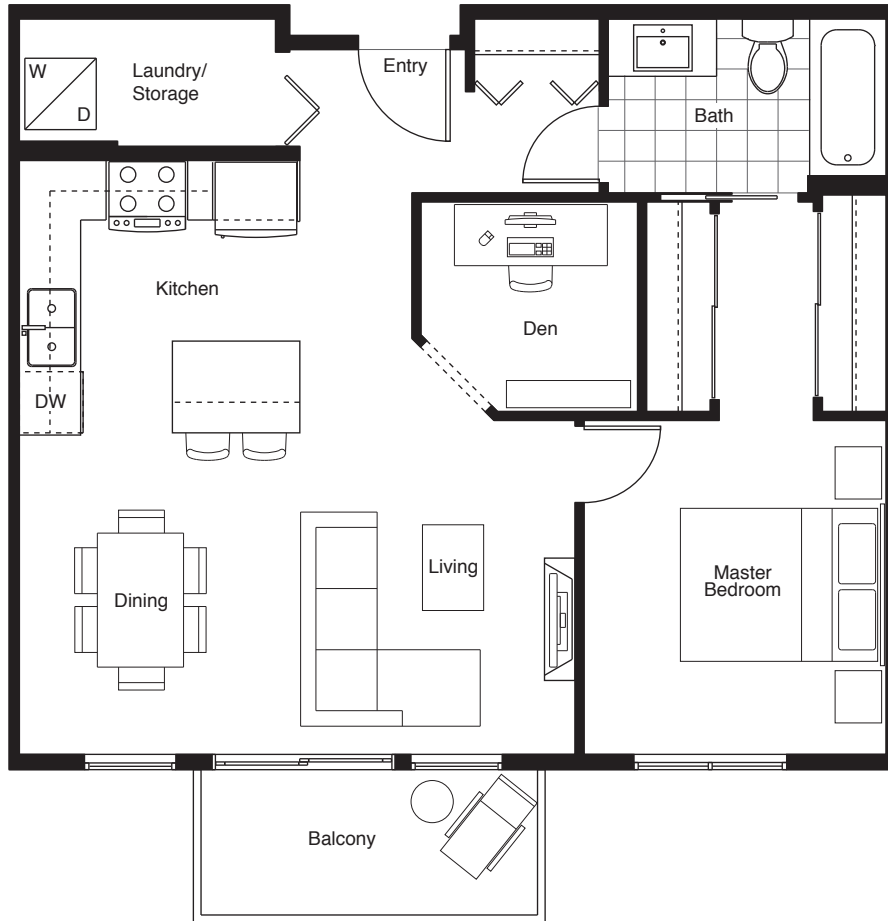

# Plan B1 - Focus

**One bedroom + den**

720 square feet

LEVEL 2

LEVELS 3+4

# Plan B2 - Focus

**One bedroom + den**

773 square feet

LEVEL 2

LEVELS 3+4