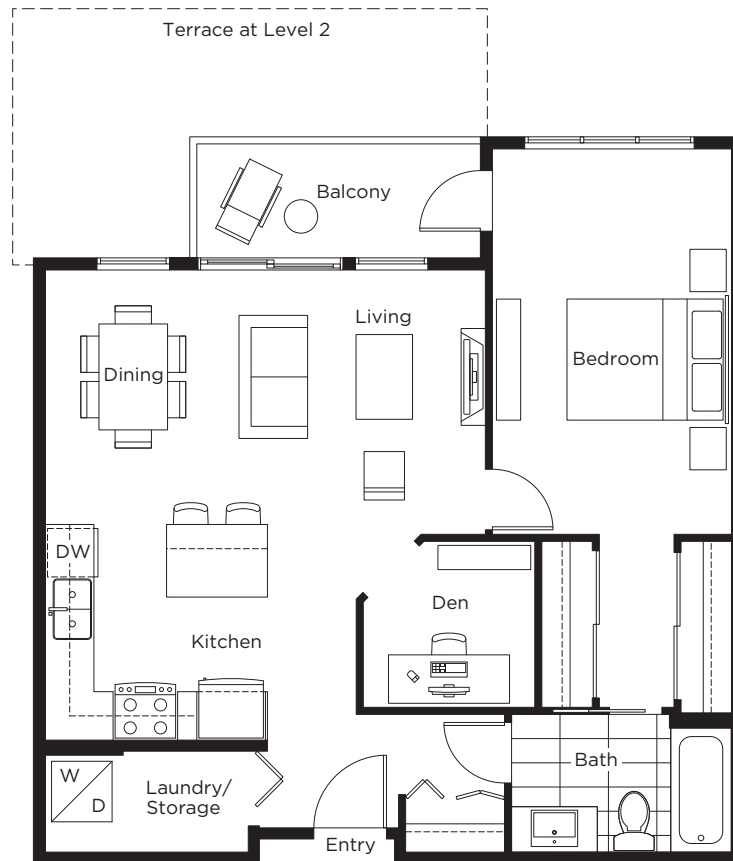

# Plan B1 - Focus

**One bedroom + den**

720 square feet

LEVEL 2

LEVELS 3+4

# Plan B2 - Focus

**One bedroom + den**

773 square feet

LEVEL 2

LEVELS 3+4

# Plan D6 - Focus

**Two bedroom + den**

1241 square feet

LEVEL 2

LEVELS 3+4

# Plan E5 - Focus

**Three bedroom**  
1260 square feet

LEVEL 2

LEVELS 3+4