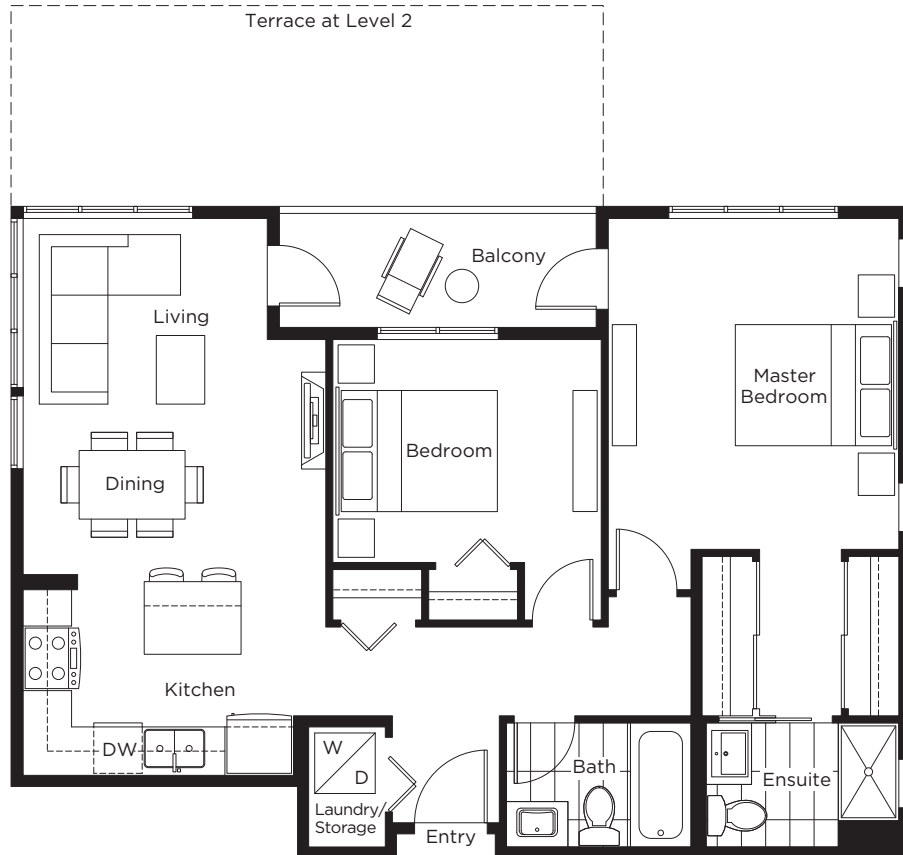

# Plan C23 - Focus

**Two bedroom**  
972 square feet

LEVEL 2

LEVELS 3+4

# Plan C8 - Focus

**Two bedroom**  
895 square feet

LEVEL 2

LEVELS 3+4

# Plan D2 - Focus

**Two bedroom + den**

1087 square feet

LEVEL 2

LEVELS 3+4

# Plan D6 - Focus

**Two bedroom + den**

1241 square feet

LEVEL 2

LEVELS 3+4