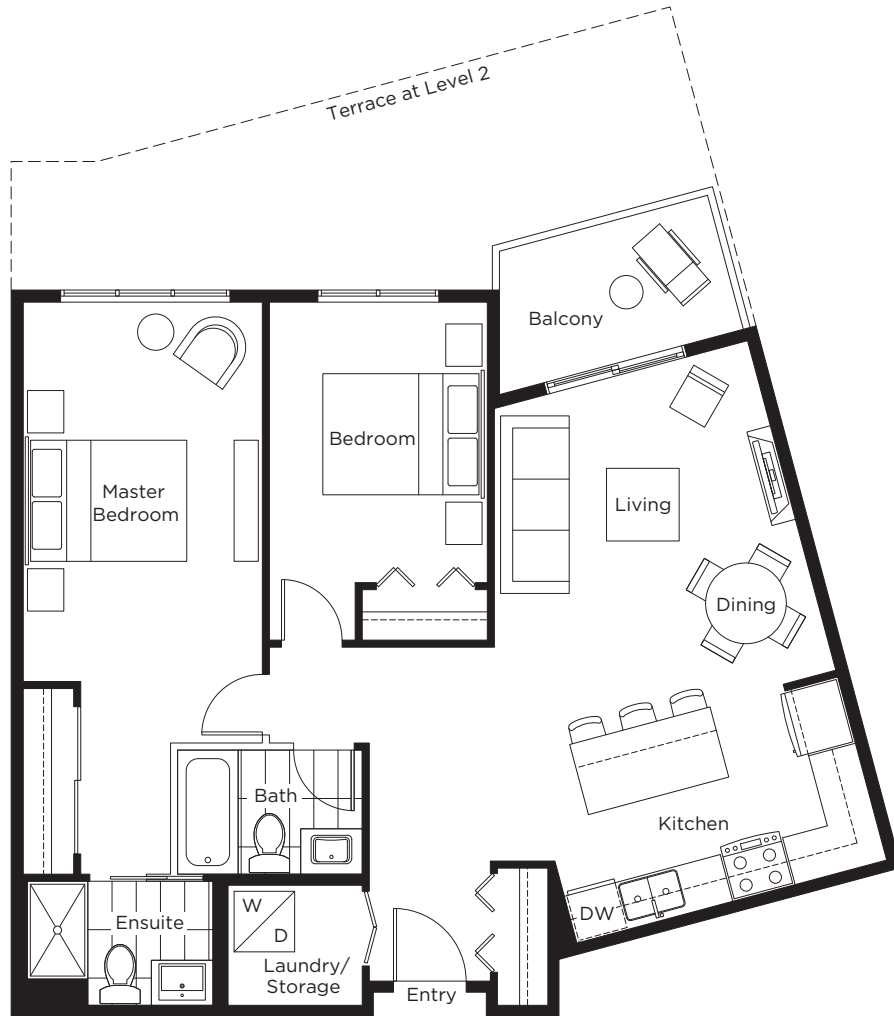

# Plan B2 - Focus

**One bedroom + den**

773 square feet

LEVEL 2

LEVELS 3+4

## Two bedroom

947 square feet

LEVEL 2

LEVELS 3+4

# Plan C14 - Focus

**Two bedroom**  
923 square feet

LEVEL 2

LEVELS 3+4

# Plan C23 - Focus

**Two bedroom**  
972 square feet

LEVEL 2

LEVELS 3+4