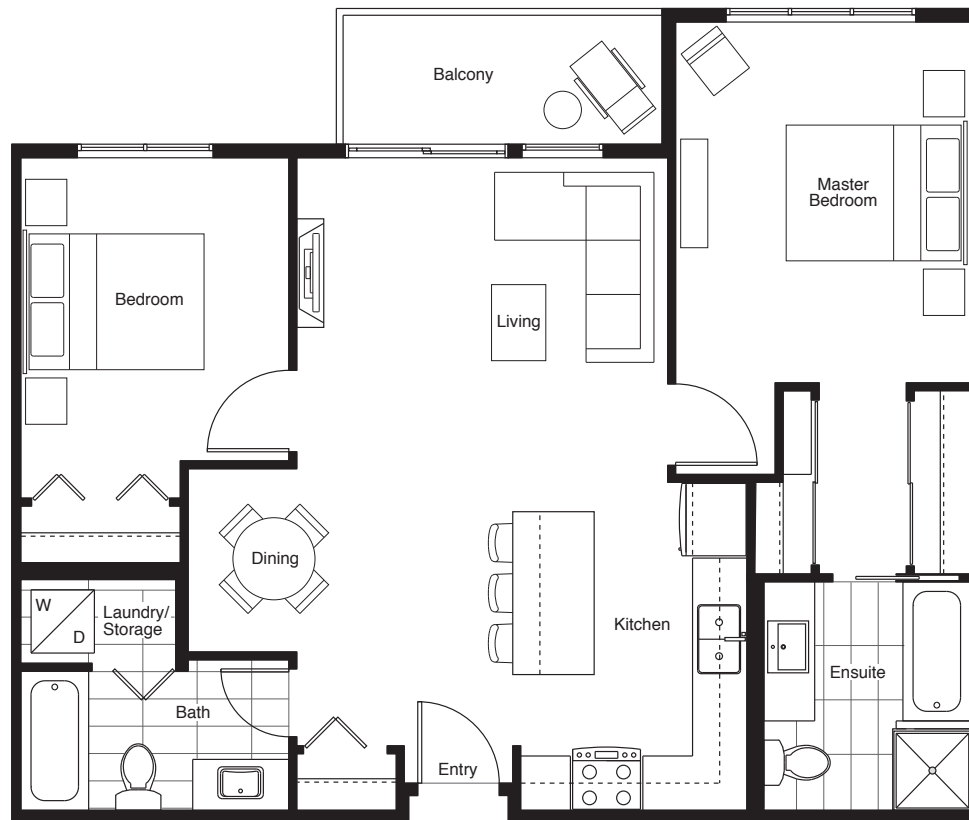

# Plan B1 - Focus

**One bedroom + den**

720 square feet

LEVEL 2

LEVELS 3+4

# Plan B2 - Focus

**One bedroom + den**

773 square feet

LEVEL 2

LEVELS 3+4

## Two bedroom

947 square feet

LEVEL 2

LEVELS 3+4

# Plan C14 - Focus

**Two bedroom**  
923 square feet

LEVEL 2

LEVELS 3+4