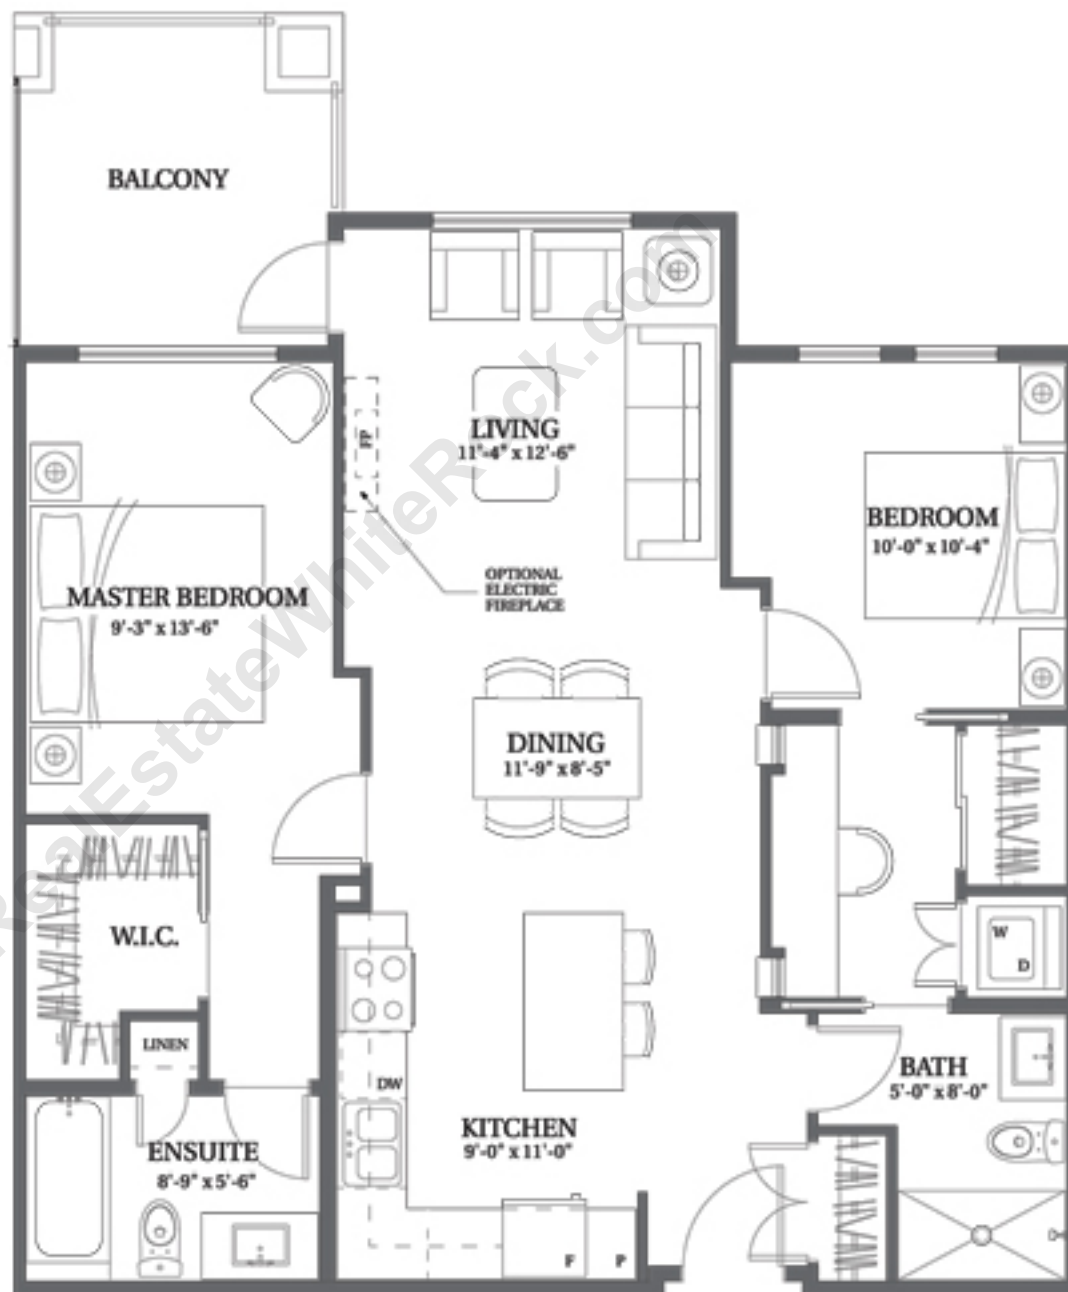

Floor Plates

LEVEL 1

LEVEL 2

LEVEL 3

LEVEL 4

www.RealEstateNewYork.com

One bedroom / 639-652 sf

1a

One bedroom — Live/Work / 860 sf

1d

One bedroom + den / 746 sf

1e

One bedroom — Live/Work / 818 sf

1h

One bedroom + den / 724 sf

1k

Two bedroom / 940 sf

2a

Two bedroom / 907 sf

2b

Two bedroom / 903 sf

2g

Two bedroom / 937-945 sf

2h

Two bedroom + den / 1069 sf

2j

Two bedroom — Live/Work / 1168 sf

21

Three bedroom + den Penthouse / 1279 sf

3a

Three bedroom / 1109-1110 sf

3C