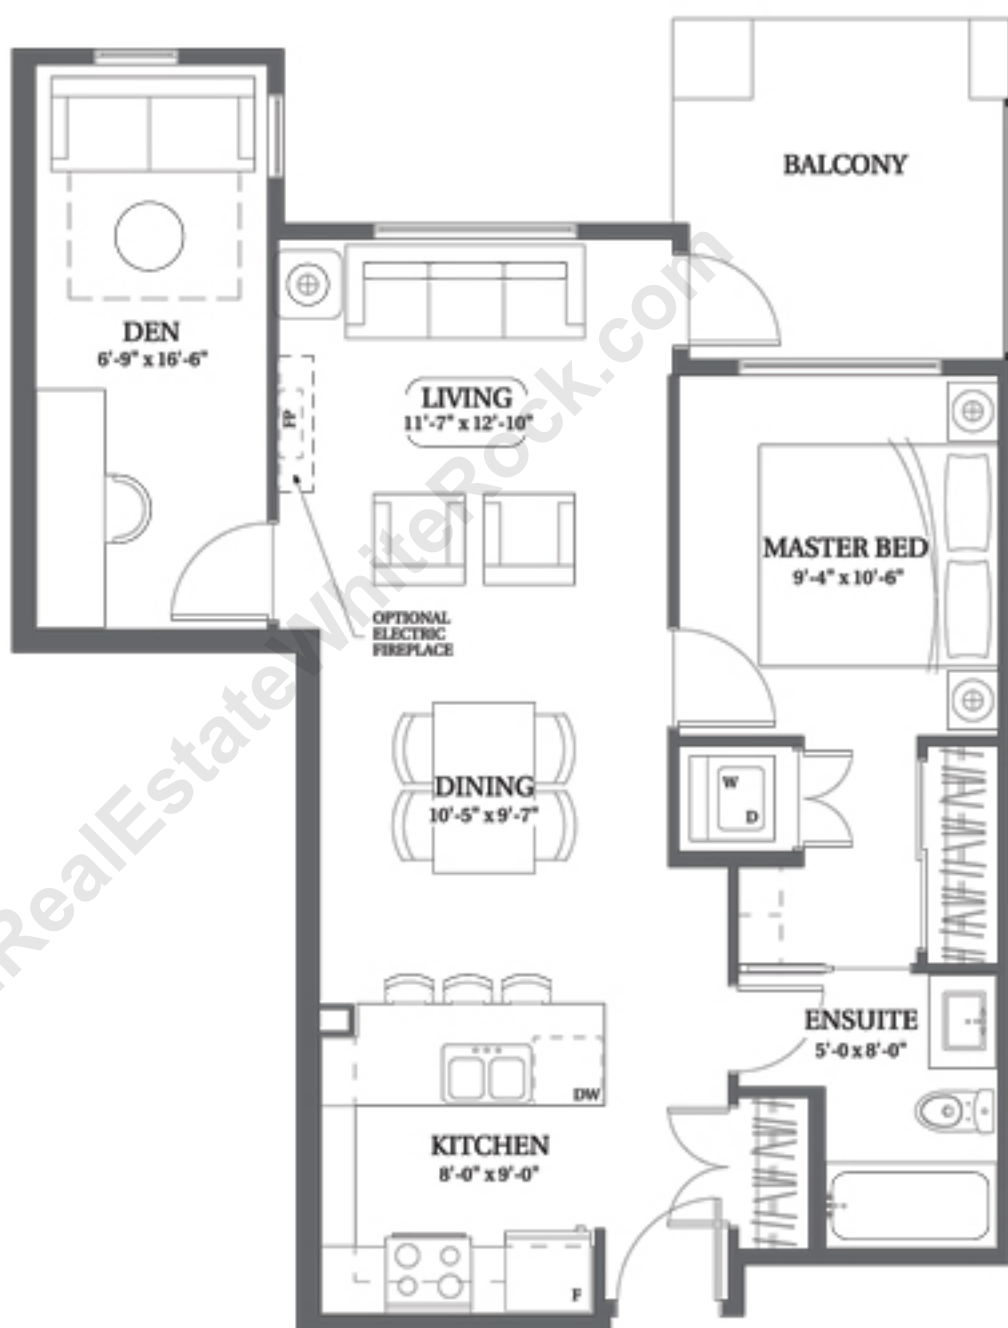

Floor Plates

LEVEL 1

LEVEL 2

LEVEL 3

LEVEL 4

www.RealEstateNewYork.com

One bedroom / 639-652 sf

1a

One bedroom — Live/Work / 860 sf

1d

One bedroom + den / 746 sf

1e

One bedroom — Live/Work / 818 sf

1h

One bedroom + den / 724 sf

1k

Two bedroom / 940 sf

2a

Two bedroom / 907 sf

2b

Two bedroom / 903 sf

2g

Two bedroom / 937-945 sf

2h

Two bedroom + den / 1069 sf

2j

Two bedroom — Live/Work / 1168 sf

21

Three bedroom + den Penthouse / 1279 sf

3a

Three bedroom / 1109-1110 sf

3C