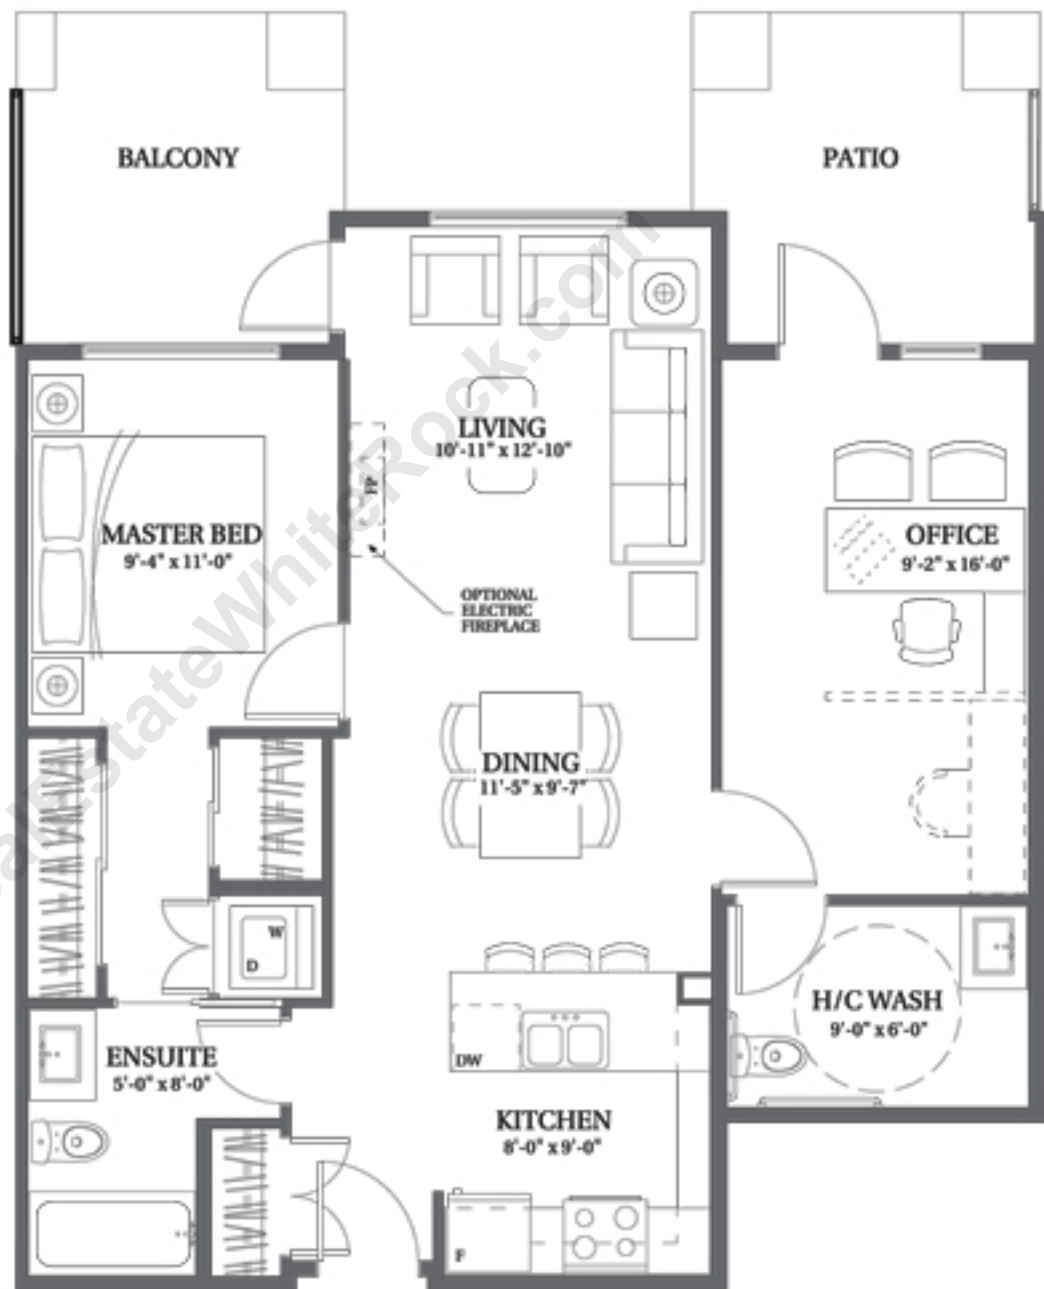

Floor Plates

LEVEL 1

LEVEL 2

LEVEL 3

LEVEL 4

www.RealEstateNewYork.com

One bedroom / 639-652 sf

1a

One bedroom — Live/Work / 860 sf

1d

One bedroom + den / 746 sf

1e

One bedroom — Live/Work / 818 sf

1h

One bedroom + den / 724 sf

1k

Two bedroom / 940 sf

2a

Two bedroom / 907 sf

2b

Two bedroom / 903 sf

2g

Two bedroom / 937-945 sf

2h

Two bedroom + den / 1069 sf

2j

Two bedroom — Live/Work / 1168 sf

21

Three bedroom + den Penthouse / 1279 sf

3a

Three bedroom / 1109-1110 sf

3C