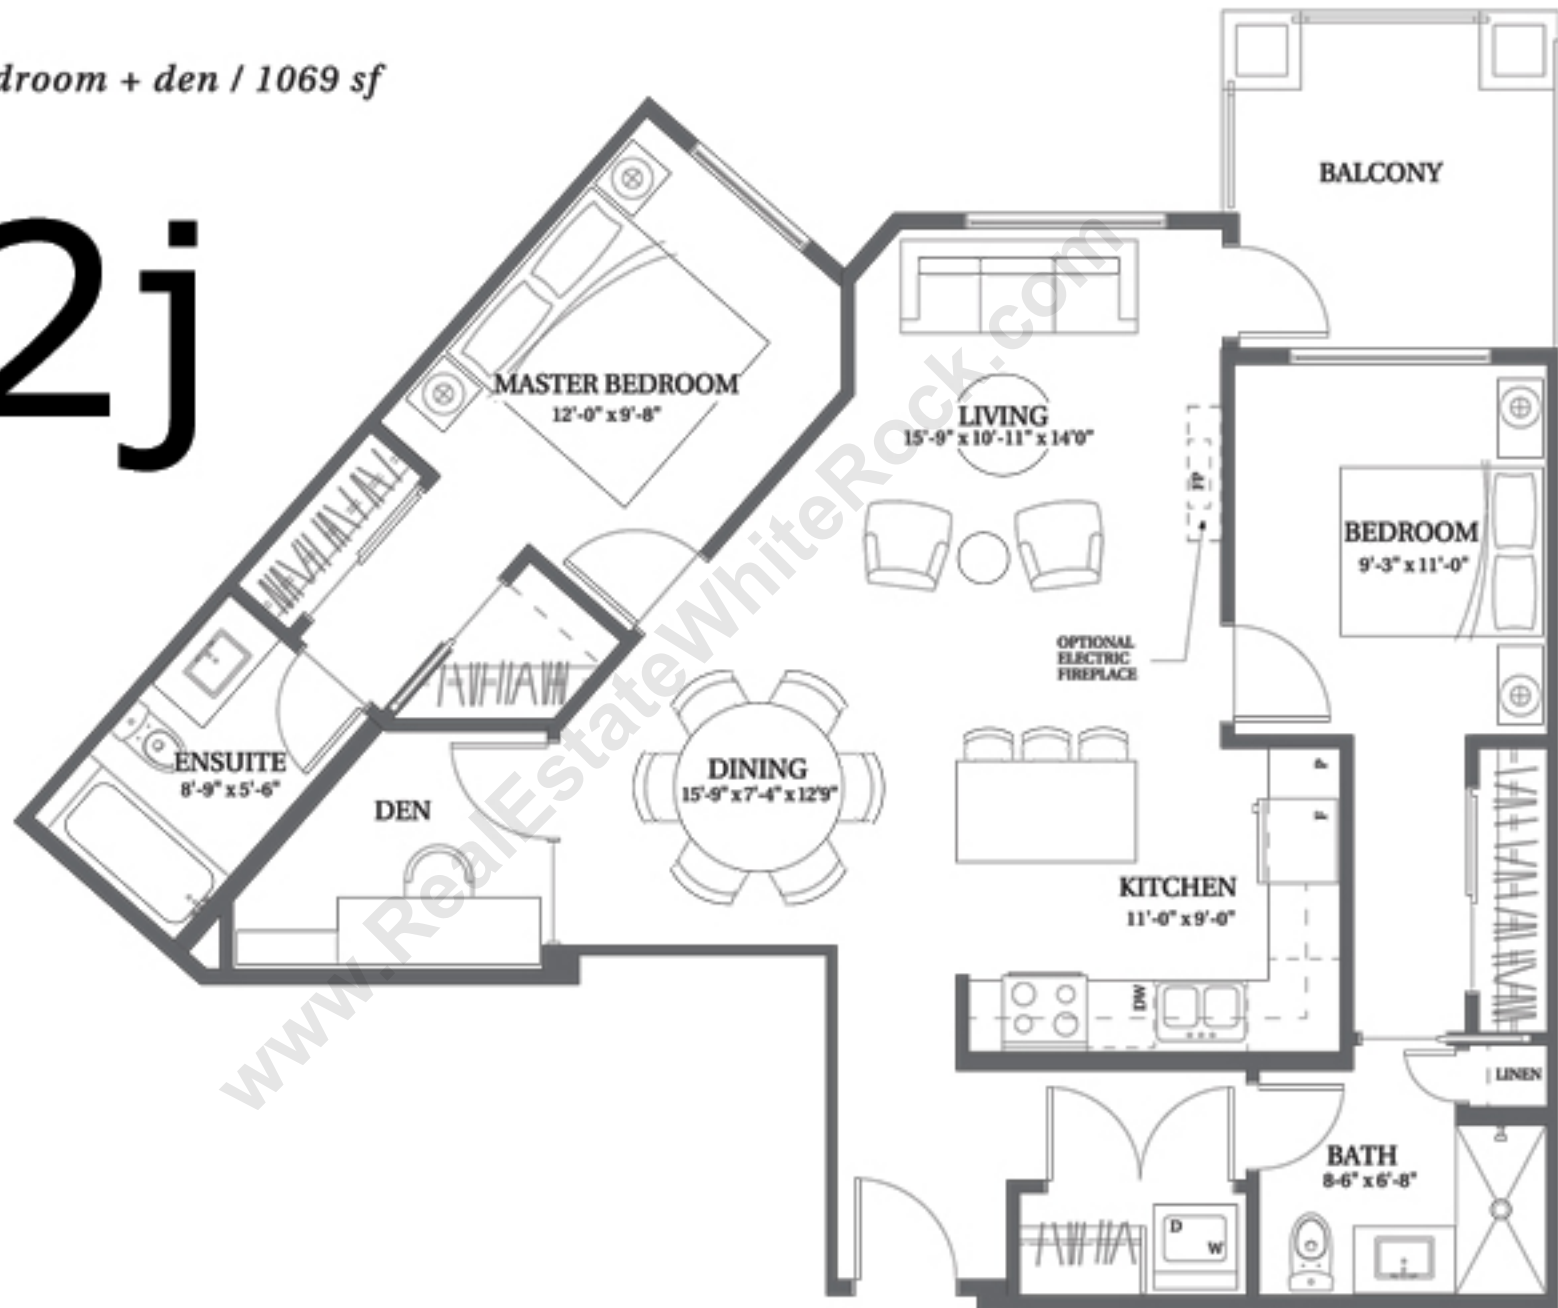

Floor Plates

LEVEL 1

LEVEL 2

LEVEL 3

LEVEL 4

www.RealEstateNewYork.com

One bedroom / 639-652 sf

1a

One bedroom — Live/Work / 860 sf

1d

One bedroom + den / 746 sf

1e

One bedroom — Live/Work / 818 sf

1h

One bedroom + den / 724 sf

1k

Two bedroom / 940 sf

2a

Two bedroom / 907 sf

2b

Two bedroom / 903 sf

2g

Two bedroom / 937-945 sf

2h

Two bedroom + den / 1069 sf

2j

Two bedroom — Live/Work / 1168 sf

21

Three bedroom + den Penthouse / 1279 sf

3a

Three bedroom / 1109-1110 sf

3C