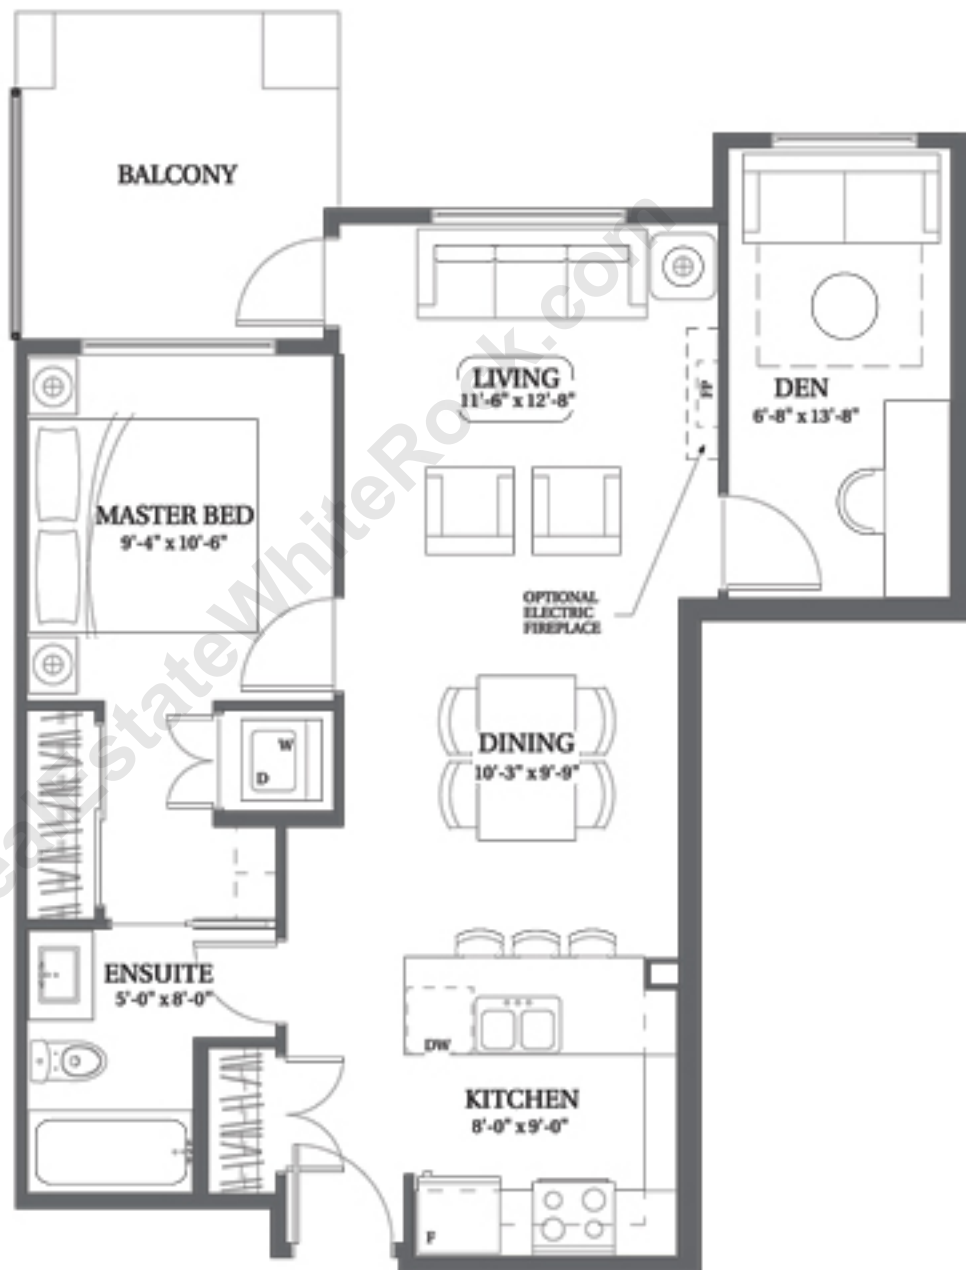

Floor Plates

LEVEL 1

LEVEL 2

LEVEL 3

LEVEL 4

www.RealEstateNewYork.com

One bedroom / 639-652 sf

1a

One bedroom — Live/Work / 860 sf

1d

One bedroom + den / 746 sf

1e

One bedroom — Live/Work / 818 sf

1h

One bedroom + den / 724 sf

1k

Two bedroom / 940 sf

2a

Two bedroom / 907 sf

2b

Two bedroom / 903 sf

2g

Two bedroom / 937-945 sf

2h

Two bedroom + den / 1069 sf

2j

Two bedroom — Live/Work / 1168 sf

21

Three bedroom + den Penthouse / 1279 sf

3a

Three bedroom / 1109-1110 sf

3C