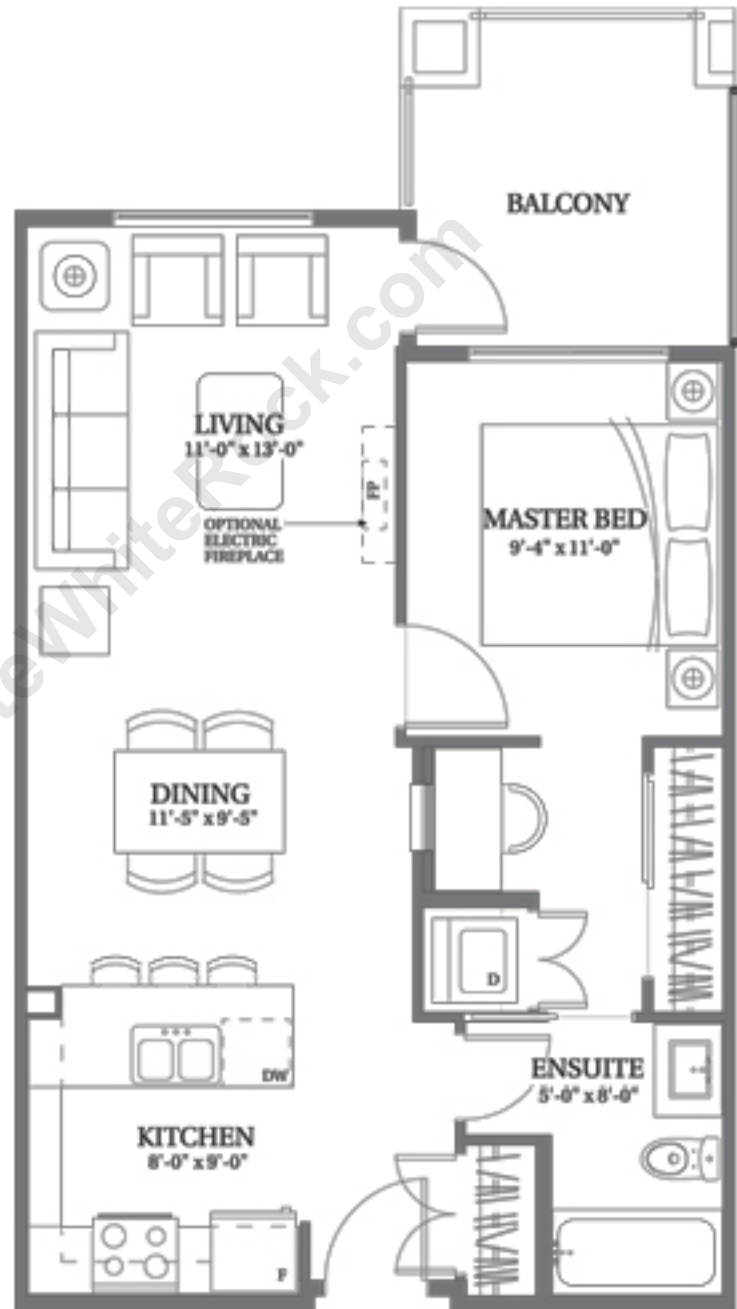

Floor Plates

LEVEL 1

LEVEL 2

LEVEL 3

LEVEL 4

www.RealEstateNewYork.com

One bedroom / 639-652 sf

1a

One bedroom — Live/Work / 860 sf

1d

One bedroom + den / 746 sf

1e

One bedroom — Live/Work / 818 sf

1h

One bedroom + den / 724 sf

1k

Two bedroom / 940 sf

2a

Two bedroom / 907 sf

2b

Two bedroom / 903 sf

2g

Two bedroom / 937-945 sf

2h

Two bedroom + den / 1069 sf

2j

Two bedroom — Live/Work / 1168 sf

21

Three bedroom + den Penthouse / 1279 sf

3a

Three bedroom / 1109-1110 sf

3C