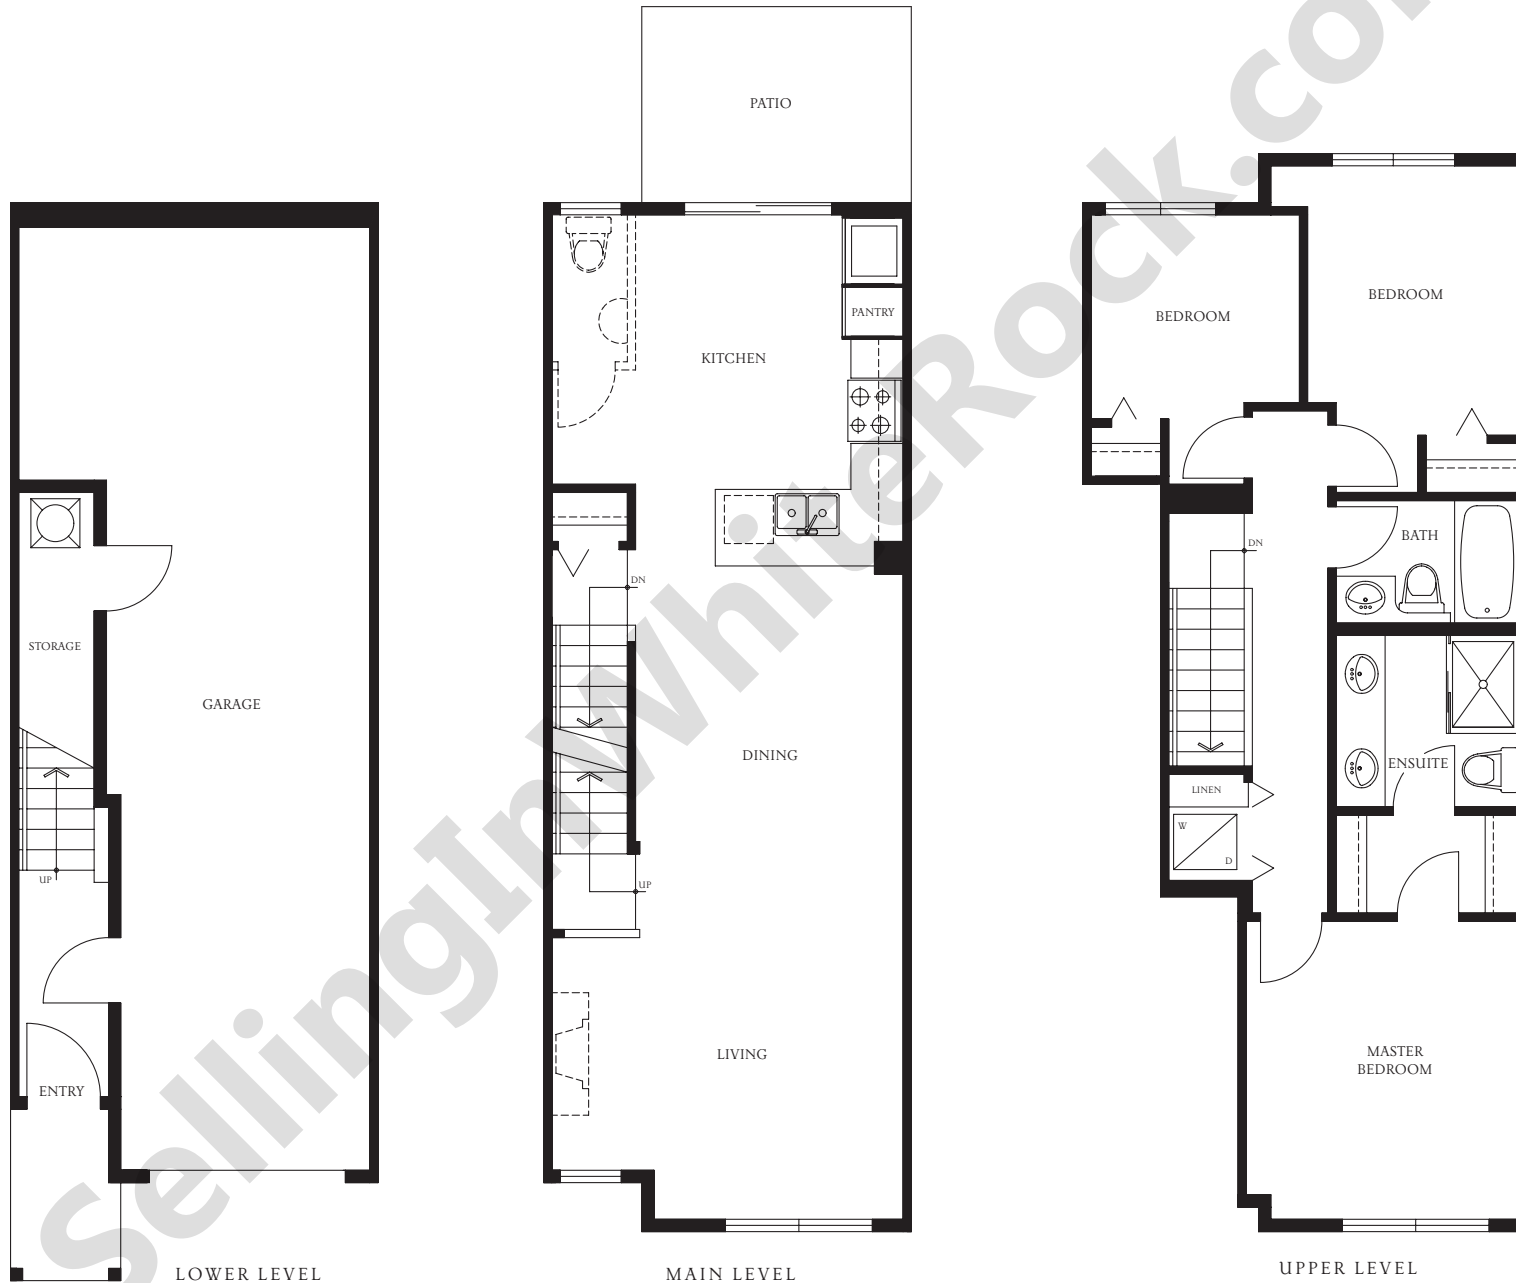

Breeze

SERIES

PLAN B • 2 BEDROOM • APPROX. 1,305 SQ. FT.

Capri

SERIES

PLAN C • 3 BEDROOM • APPROX. 1,302 SQ. FT.

Dockside

SERIES

PLAN D • 4 BEDROOM • APPROX. 1,512 SQ. FT.