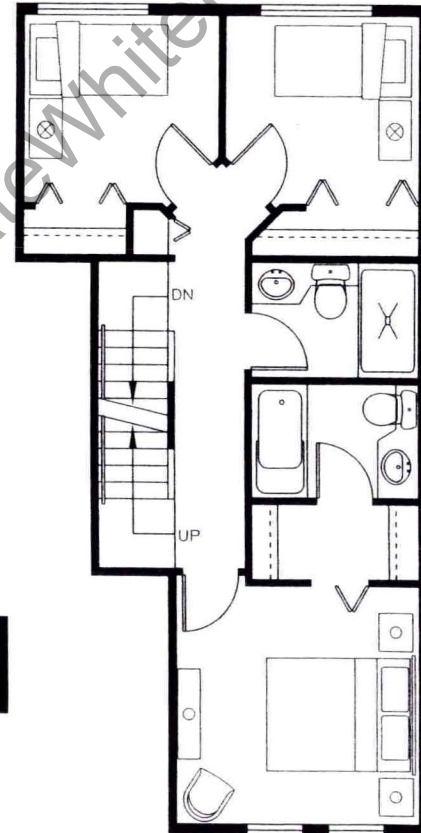

# the Clinton collection C2

approx. 1242 sq. ft.  
3 bedroom  
2 bathrooms

End Unit Only

End Unit Only

End Unit Only