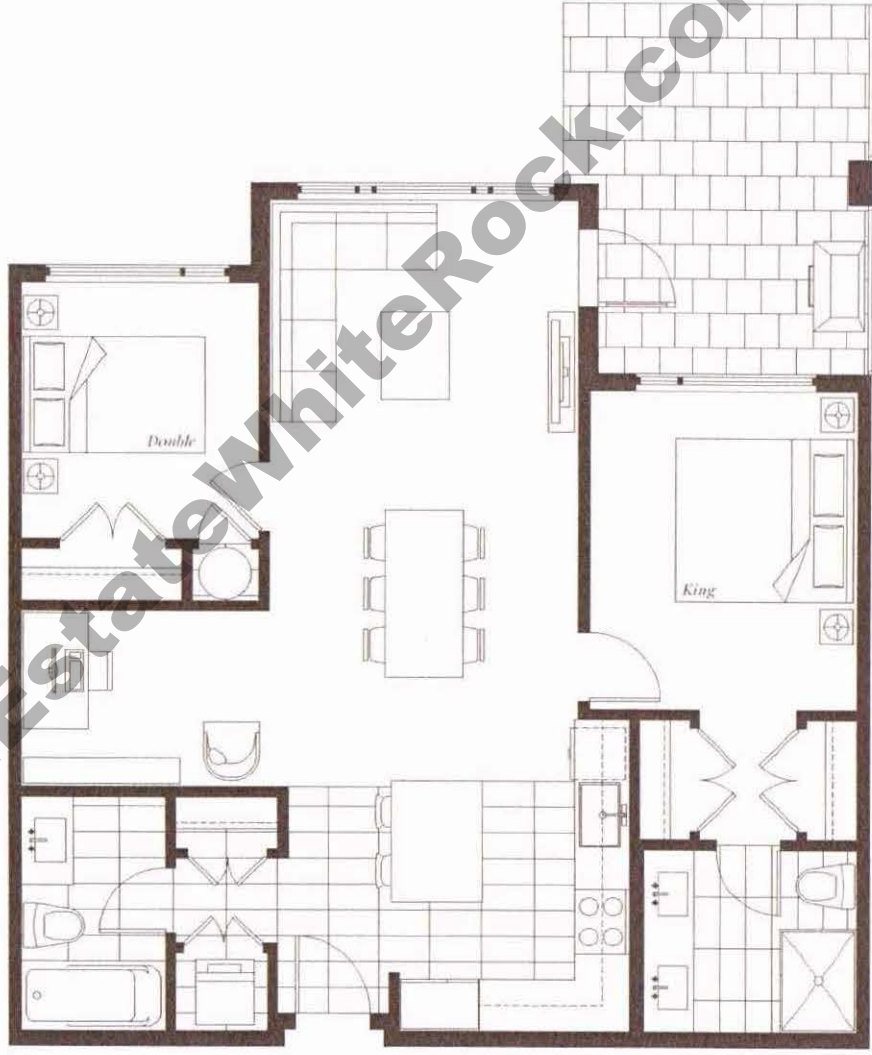

Outdoor living 126 sqft

Total 1,123 sqft

Suites

204, 205, 304

305, 404, 405

www.RealEstateWhiteRock.com

Boffo
Developments Ltd

BC's Boutique Home Builder™

Please refer to disclosure statement for specific offering details. E. & O. E.

Unit
B-PATIO
PLAN

ADAGIO *By Boffo*

<i>2 Bedroom + Den</i>		<i>Suites</i>
Indoor living	997 sqft	104, 105
Outdoor living	163 sqft	
Total	1,160 sqft	