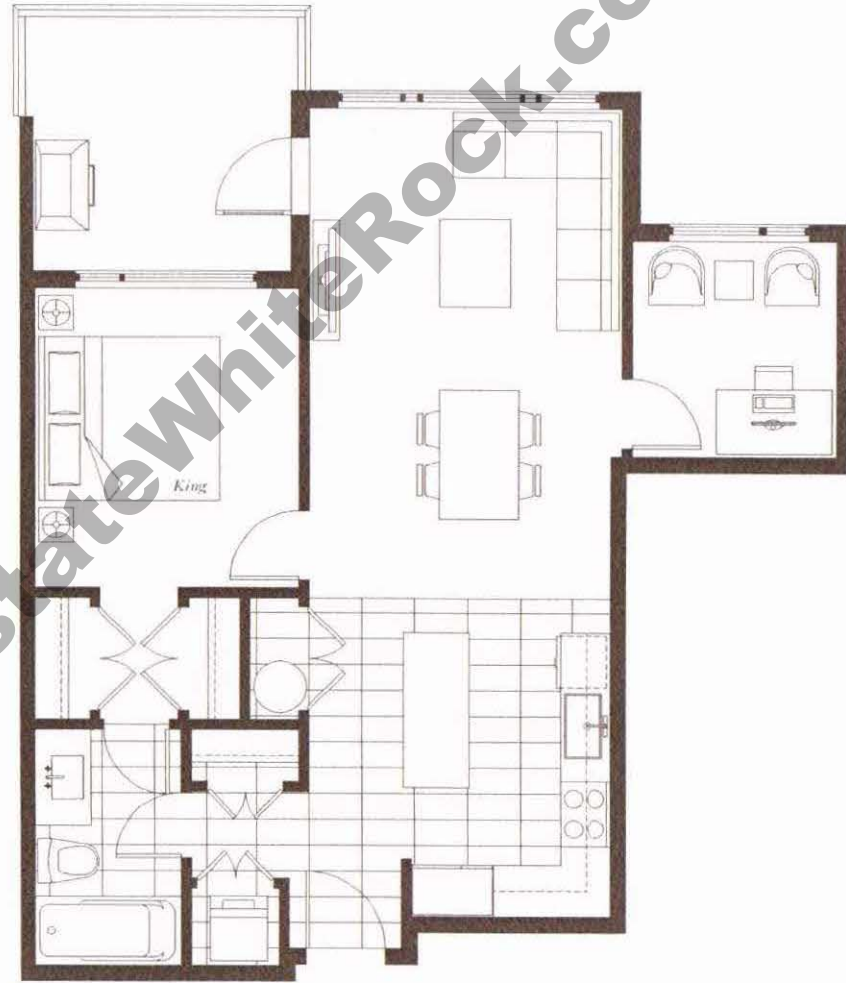

ADAGIO *By Boffo*

<i>1 Bedroom + Den</i>		<i>Suites</i>
Indoor living	792 sqft	202
Outdoor living	108 sqft	
Total	900 sqft	

Boffo
Developments Ltd

BC's Boutique Home Builder™