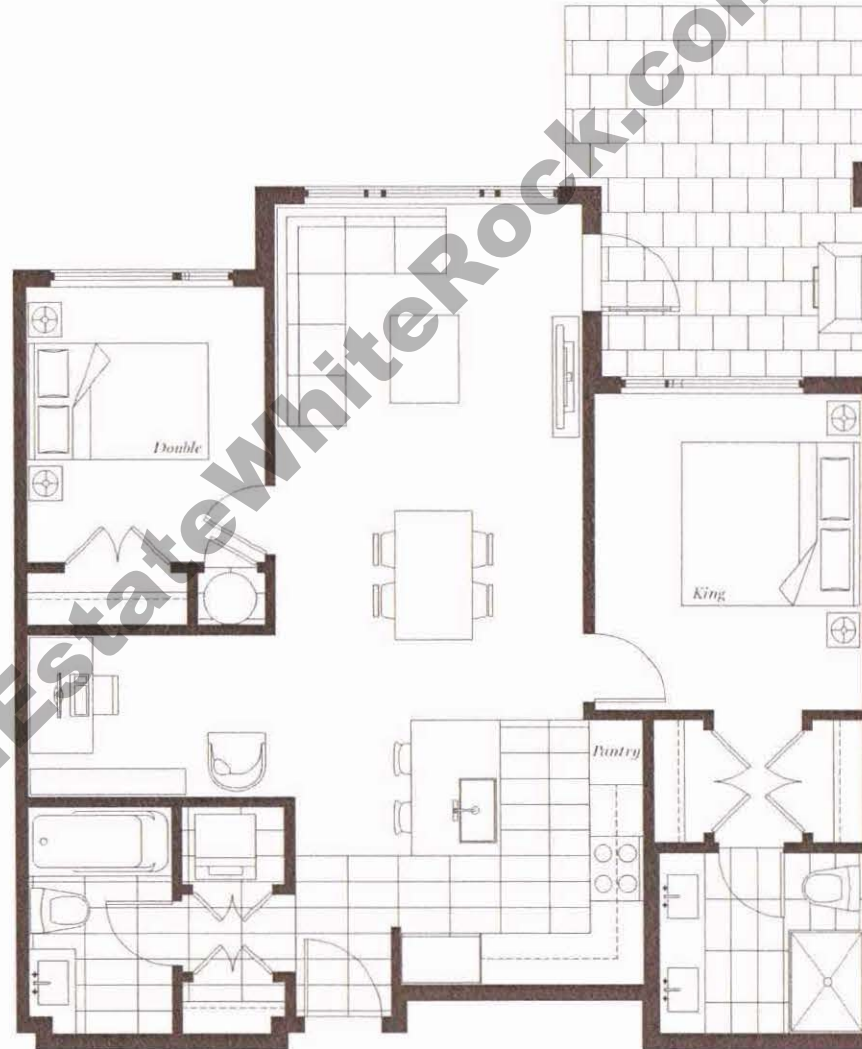

Please refer to disclosure statement for specific offering details. E. & O. E.

Unit
B-PATIO
PLAN

ADAGIO *By Boffo*

<i>2 Bedroom + Den</i>		<i>Suites</i>
Indoor living	997 sqft	104, 105
Outdoor living	163 sqft	
Total	1,160 sqft	

Unit
B1 PLAN

ADAGIO *By Boffo*

2 Bedroom + Den

Indoor living 981 sqft
 Outdoor living 126 sqft
 Total 1,107 sqft

Suites

206, 306, 406

www.RealEstateWhiteRock.com

Boffo
 Developments Ltd

BC's Boutique Home Builder™

Please refer to disclosure statement for specific offering details, E. & O. E.

Unit
B1-PATIO
PLAN

ADAGIO *By Boffo*

<i>2 Bedroom + Den</i>		<i>Suites</i>
Indoor living	981 sqft	106
Outdoor living	161 sqft	
Total	1,142 sqft	