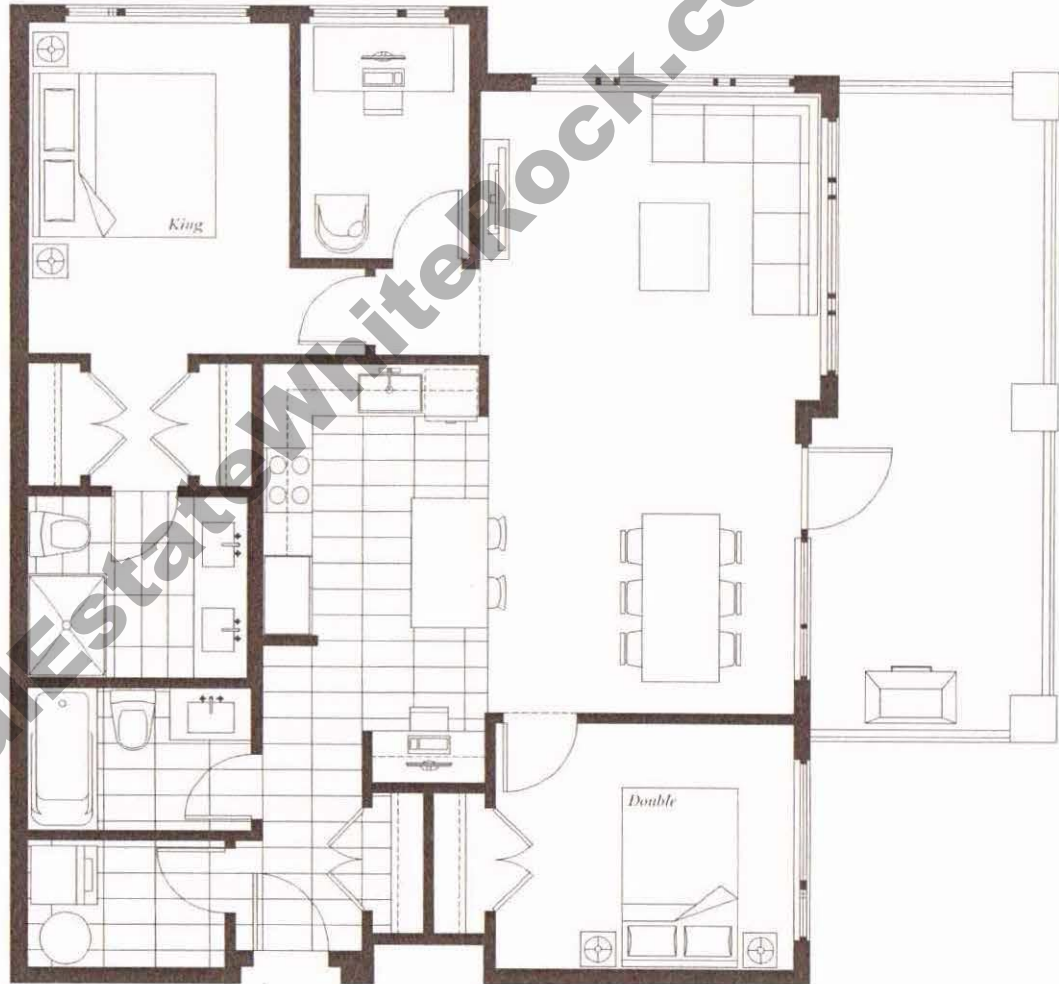

Unit
D PLAN

ADAGIO *By Boffo*

2 Bedroom + Den + Workstation   Suites

Indoor living	1,139 sqft	301,401
Outdoor living	213 sqft	
Total	1,352 sqft	

Boffo
Developments Ltd

BC's Boutique Home Builder™

Please refer to disclosure statement for specific offering details, F. & O. E.

www.RealEstateWhiteRock.com