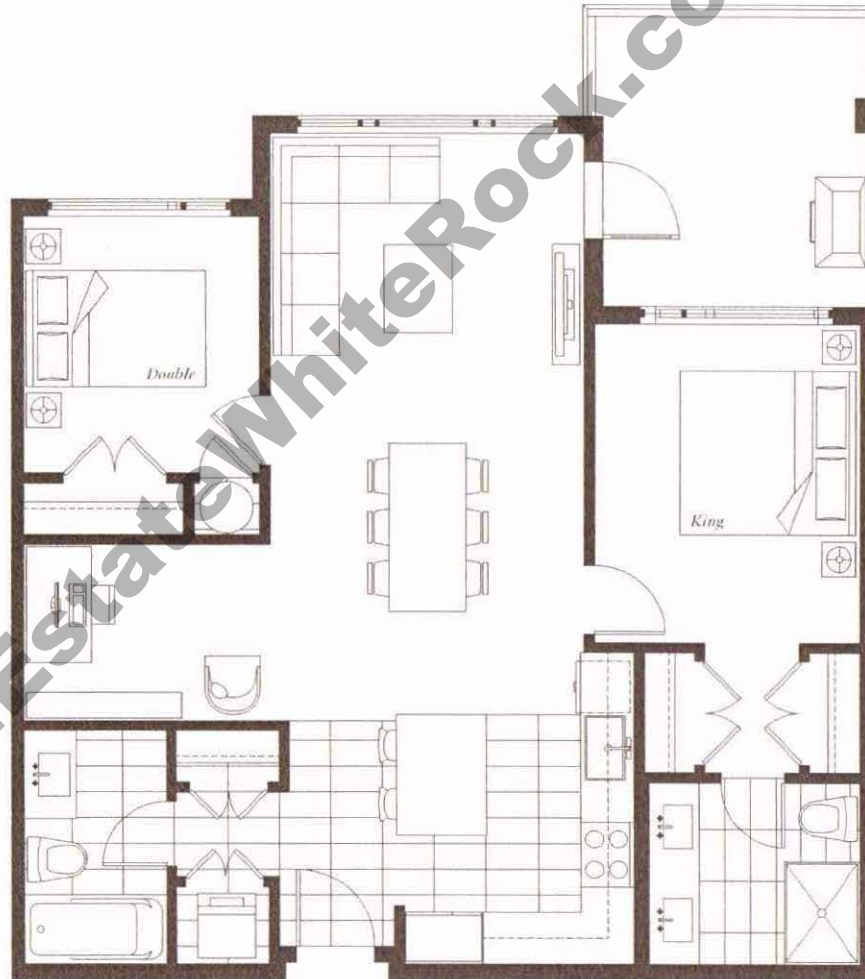

Unit
B PLAN

ADAGIO *By Boffo*

2 Bedroom + Den

Indoor living 997 sqft

Outdoor living 126 sqft

Total 1,123 sqft

Suites

204, 205, 304

305, 404, 405

www.RealEstateWhiteRock.com

Boffo
Developments Ltd

BC's Boutique Home Builder™

Please refer to disclosure statement for specific offering details. E. & O. E.