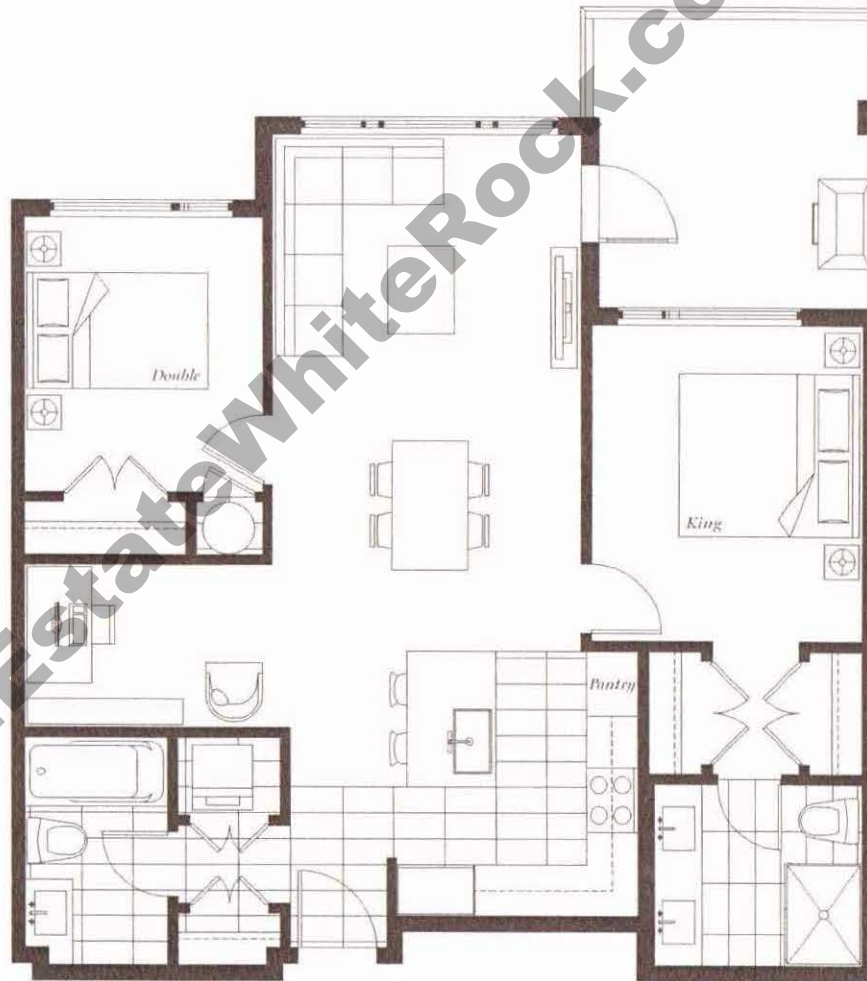

Unit
B1 PLAN

ADAGIO *By Boffo*

2 Bedroom + Den

Indoor living 981 sqft
Outdoor living 126 sqft
Total 1,107 sqft

Suites

206, 306, 406

www.RealEstateWhiteRock.com

Boffo
Developments Ltd

BC's Boutique Home Builder™