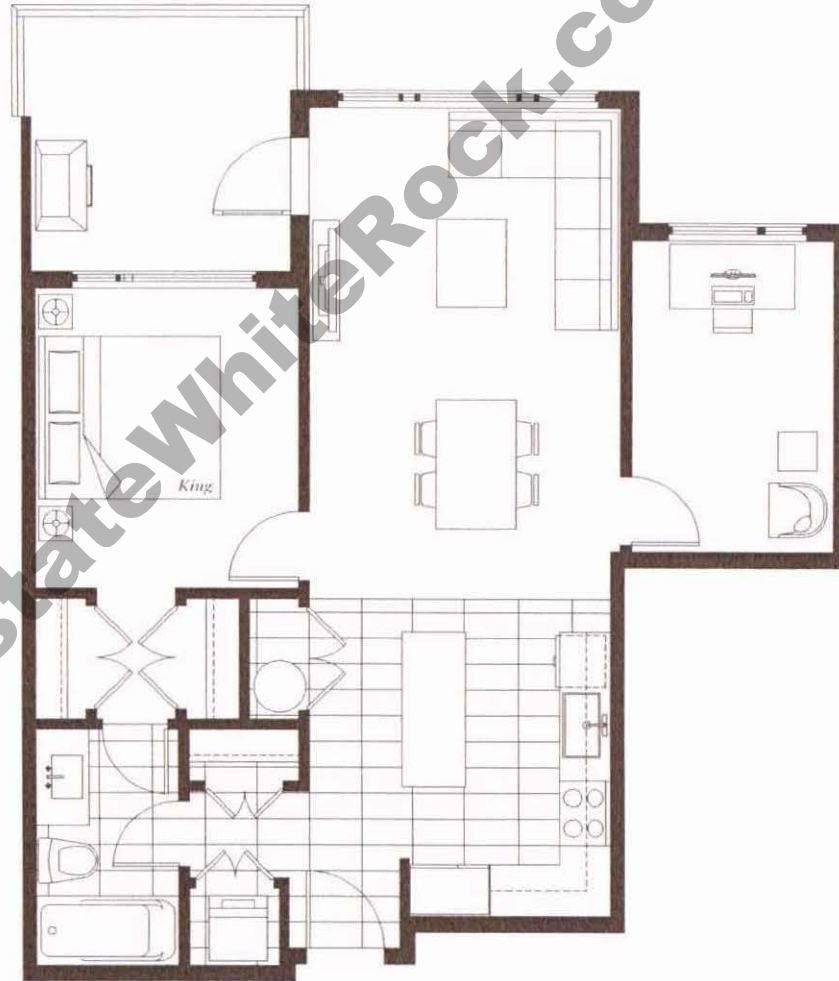

ADAGIO *By Boffo*

1 Bedroom + Den

Suites

Indoor living 821 sqft

302,402

Outdoor living 108 sqft

Total 929 sqft

Boffo

Developments Ltd

BC's Boutique Home Builder™