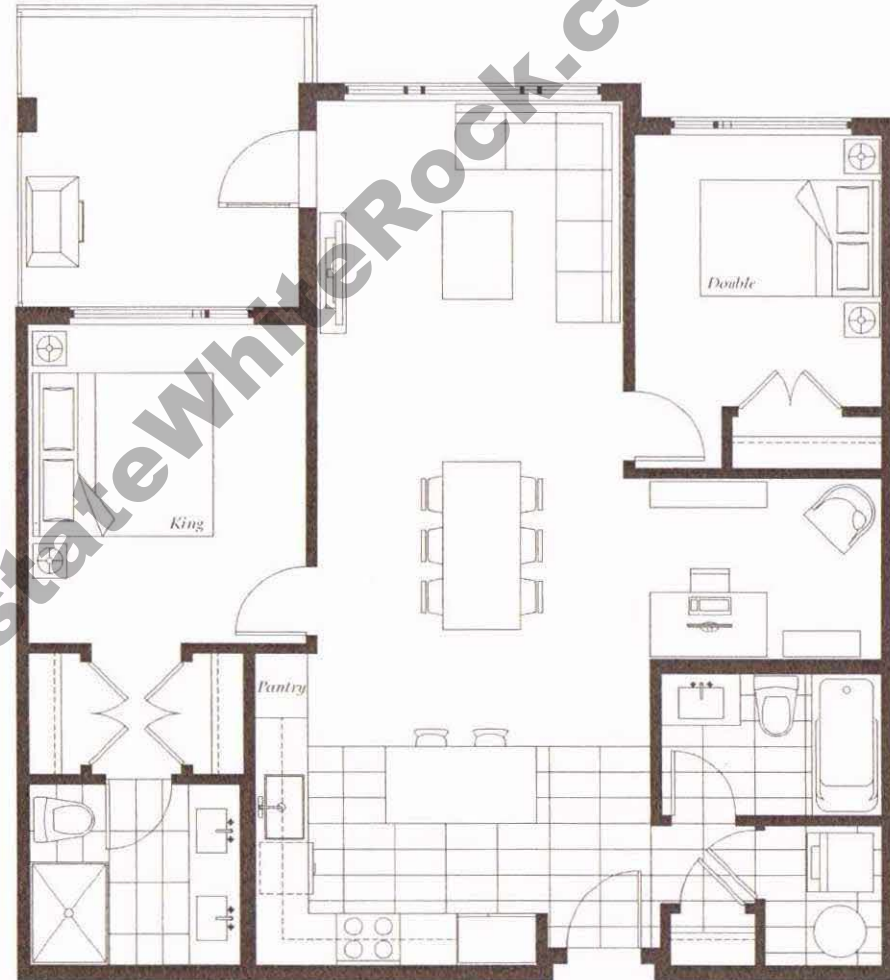

BC's Boutique Home Builder™

Please refer to disclosure statement for specific offering details, E. & O. E.

Unit
B1-PATIO
PLAN

ADAGIO *By Boffo*

<i>2 Bedroom + Den</i>		<i>Suites</i>
Indoor living	981 sqft	106
Outdoor living	161 sqft	
Total	1,142 sqft	

ADAGIO *By Boffo*

2 Bedroom + Den

Indoor living 1,065 – 1,073 sqft
Outdoor living 126 – 136 sqft
Total 1,191 – 1,207 sqft

Suites

203, 209, 210, 211, 212
303, 309, 310, 311, 312
403, 409, 410, 411, 412

www.RealEstateWhiteRock.com

Unit
C-PATIO
PLAN

ADAGIO *By Boffo*

2 Bedroom + Den

Suites

Indoor living	1,065-1,079 sqft	103, 109, 110, 111
Outdoor living	160- 171 sqft	
Total	1,225-1,246 sqft	

www.RealestateWhiteRock.com

Unit
D PLAN

ADAGIO *By Boffo*