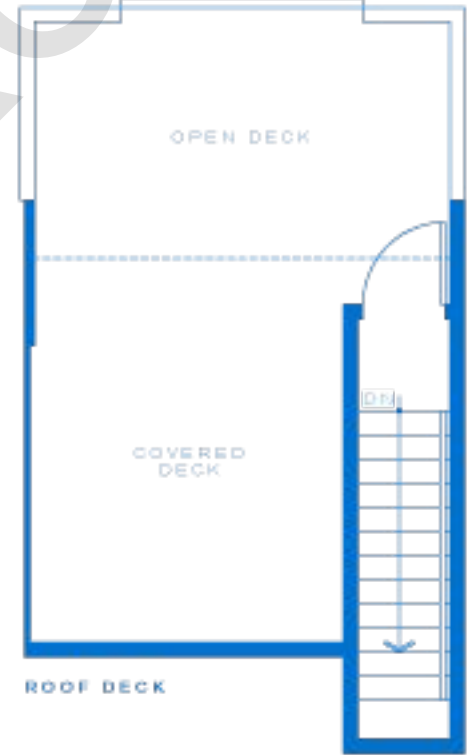

Affinity A Plan

Benefit B Plan

Benefit B! Plan

Classic C Plan

4 BEDROOMS
3 1/2 BATHROOMS

1,817 SQUARE FEET

UNITS 18, 19, 24, 31, 42, 43,
46, 47, 52

4 BEDROOMS
3 1/2 BATHROOMS
1,877 SQUARE FEET
UNITS 18, 19, 21, 22, 38, 40, 49, 50