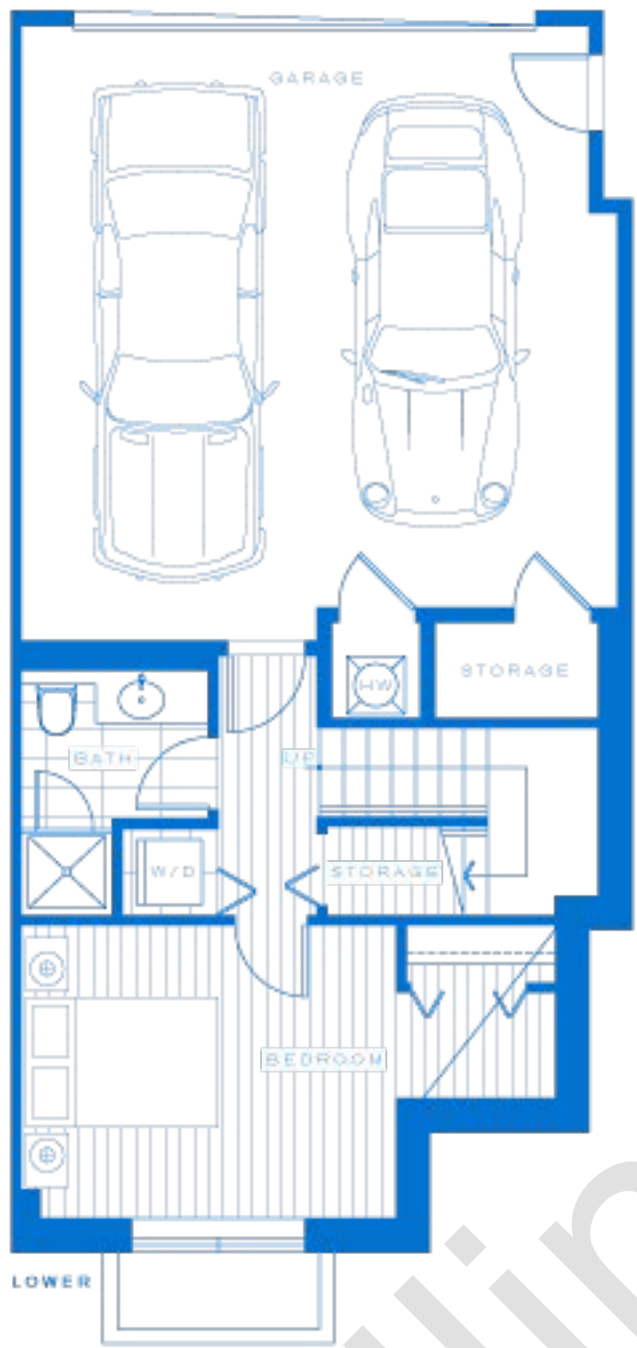

Affinity A Plan

Benefit B Plan

Benefit B! Plan

Classic C Plan

4 BEDROOMS
3 1/2 BATHROOMS

1,817 SQUARE FEET

UNITS 18, 19, 24, 31, 42, 43,
46, 47, 52

4 BEDROOMS
3 1/2 BATHROOMS
1,877 SQUARE FEET
UNITS 18, 19, 21, 22, 38, 40, 49, 50