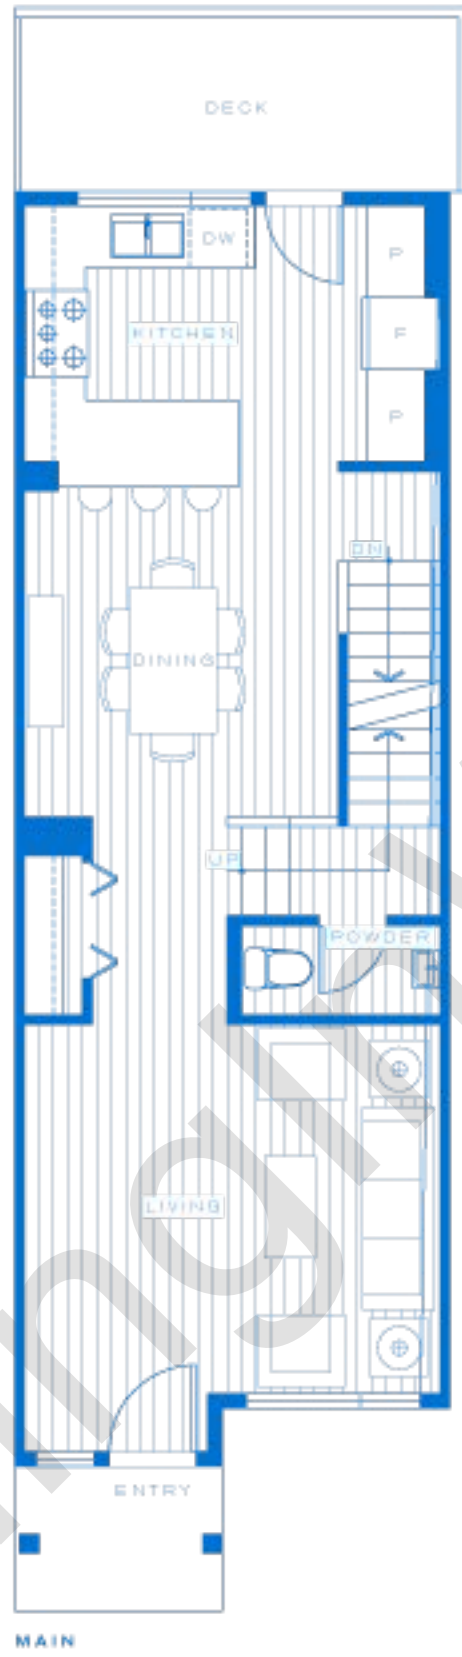

Affinity A Plan

Benefit B Plan

Benefit B! Plan

Classic C Plan

4 BEDROOMS
3 1/2 BATHROOMS

1,817 SQUARE FEET

UNITS 18, 19, 24, 31, 42, 43,
46, 47, 52

4 BEDROOMS
3 1/2 BATHROOMS
1,877 SQUARE FEET
UNITS 18, 19, 21, 22, 38, 40, 49, 50