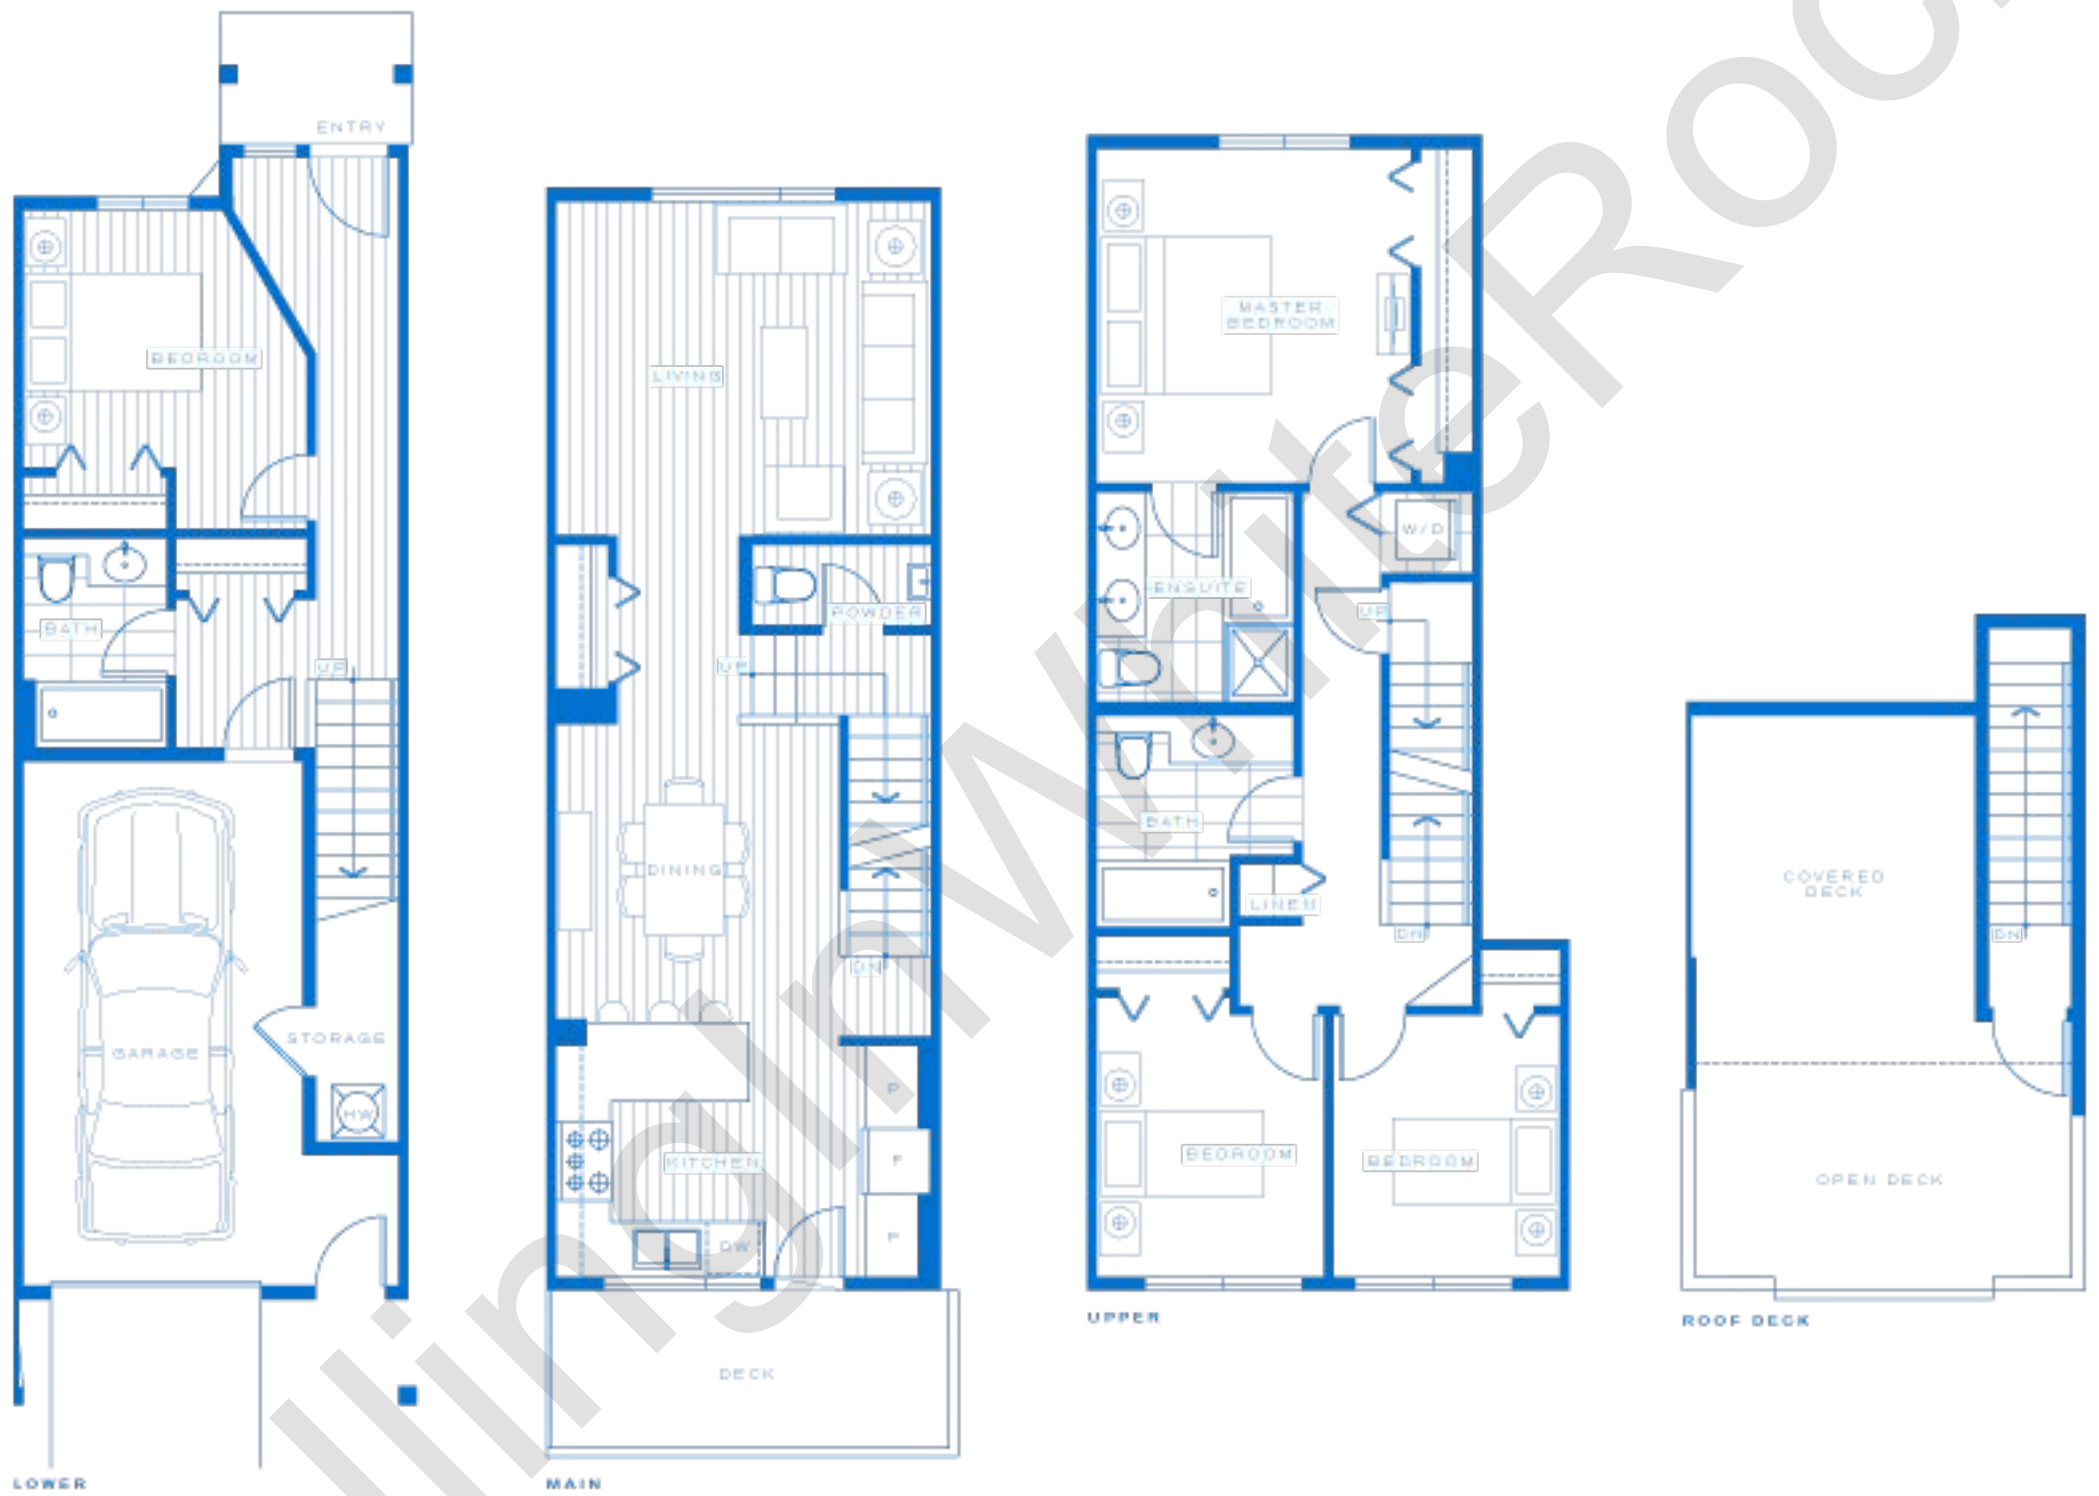

Affinity A Plan

Benefit B Plan

Benefit B! Plan

Classic C Plan

4 BEDROOMS
3 1/2 BATHROOMS

1,817 SQUARE FEET

UNITS 18, 19, 24, 31, 42, 43,
46, 47, 52

4 BEDROOMS
3 1/2 BATHROOMS
1,877 SQUARE FEET
UNITS 18, 19, 21, 22, 38, 40, 49, 50