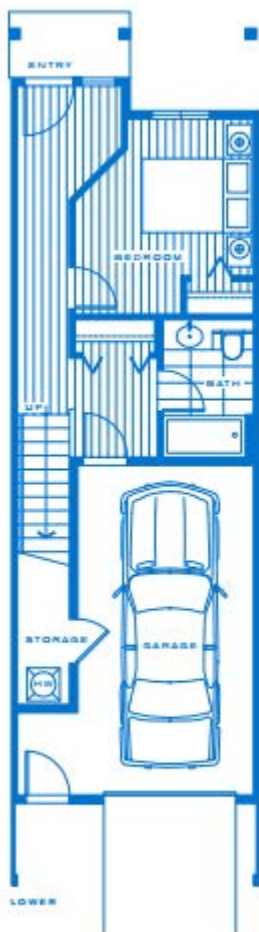

Affinity A Plan

Benefit B Plan

Benefit B! Plan

Classic C Plan

4 BEDROOMS
3 1/2 BATHROOMS

1,817 SQUARE FEET

UNITS 18, 19, 24, 31, 42, 43,
46, 47, 52

4 BEDROOMS
3 1/2 BATHROOMS
1,877 SQUARE FEET
UNITS 18, 19, 21, 22, 38, 40, 49, 50