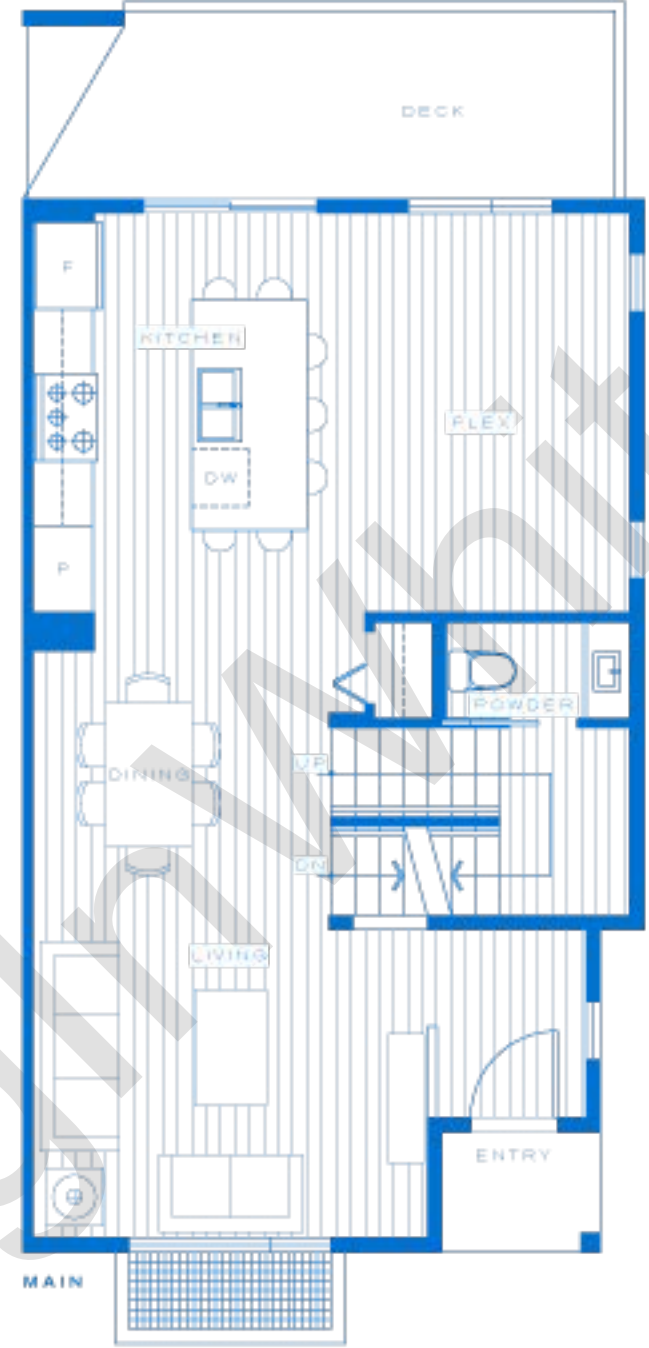

Affinity A Plan

Benefit B Plan

Benefit B! Plan

Classic C Plan

4 BEDROOMS
3 1/2 BATHROOMS

1,817 SQUARE FEET

UNITS 18, 19, 24, 31, 42, 43,
46, 47, 52

4 BEDROOMS
3 1/2 BATHROOMS
1,877 SQUARE FEET
UNITS 18, 19, 21, 22, 38, 40, 49, 50