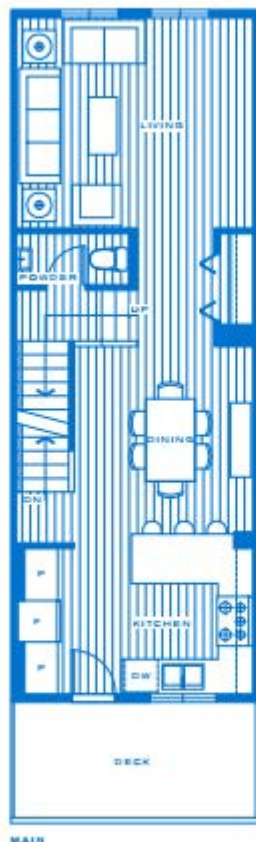

Affinity A Plan

Benefit B Plan

Benefit B! Plan

Classic C Plan

4 BEDROOMS
3 1/2 BATHROOMS

1,817 SQUARE FEET

UNITS 18, 19, 24, 31, 42, 43,
46, 47, 52

4 BEDROOMS
3 1/2 BATHROOMS
1,877 SQUARE FEET
UNITS 18, 19, 21, 22, 38, 40, 49, 50