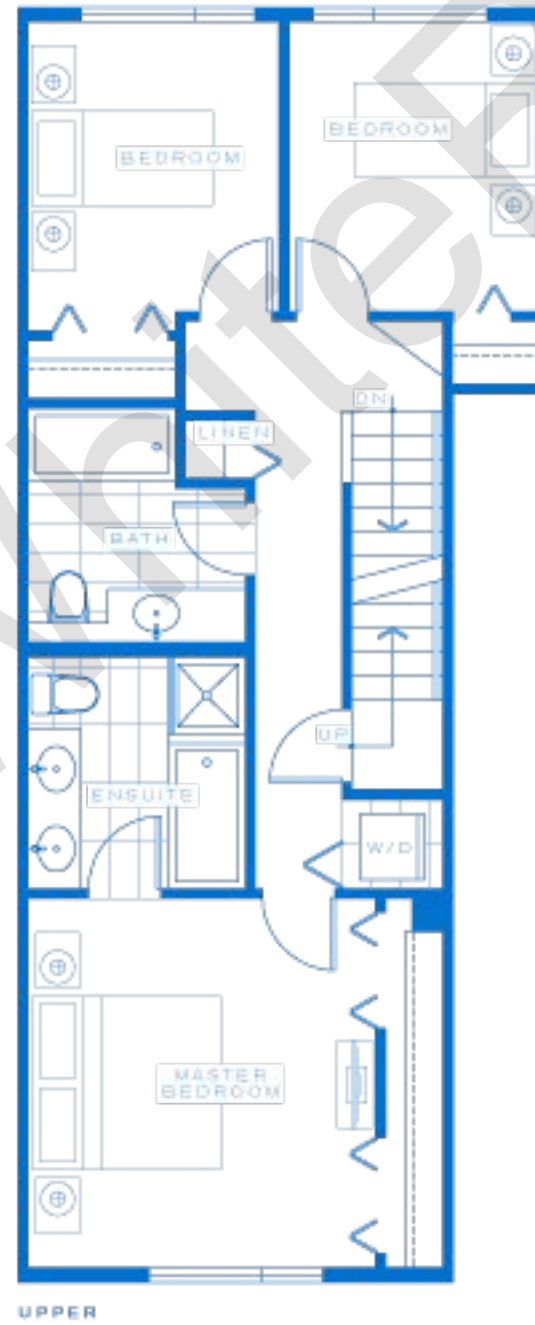

Affinity A Plan

Benefit B Plan

Benefit B! Plan

Classic C Plan

4 BEDROOMS
3 1/2 BATHROOMS

1,817 SQUARE FEET

UNITS 18, 19, 24, 31, 42, 43,
46, 47, 52

4 BEDROOMS
3 1/2 BATHROOMS
1,877 SQUARE FEET
UNITS 18, 19, 21, 22, 38, 40, 49, 50