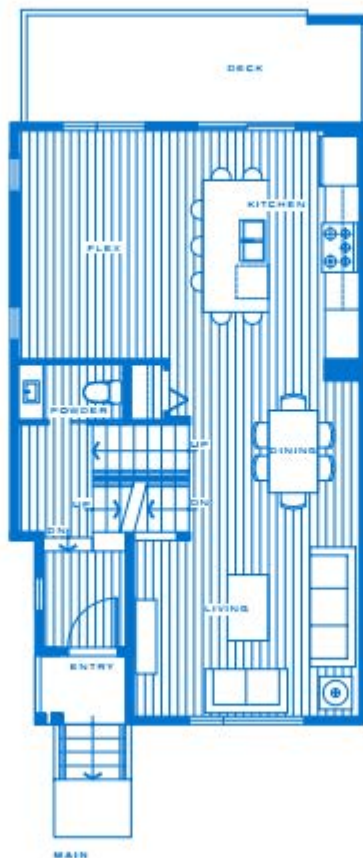

Affinity A Plan

Benefit B Plan

Benefit B! Plan

Classic C Plan

4 BEDROOMS
3 1/2 BATHROOMS

1,817 SQUARE FEET

UNITS 18, 19, 24, 31, 42, 43,
46, 47, 52

4 BEDROOMS
3 1/2 BATHROOMS
1,877 SQUARE FEET
UNITS 18, 19, 21, 22, 38, 40, 49, 50