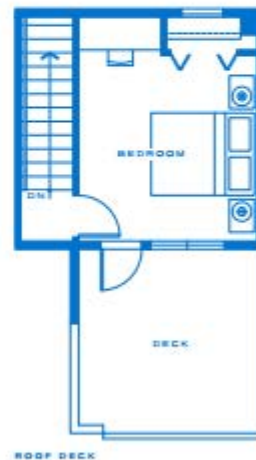

Affinity A Plan

Benefit B Plan

Benefit B! Plan

Classic C Plan

4 BEDROOMS
3 1/2 BATHROOMS

1,817 SQUARE FEET

UNITS 18, 19, 24, 31, 42, 43,
46, 47, 52

4 BEDROOMS
3 1/2 BATHROOMS
1,877 SQUARE FEET
UNITS 18, 19, 21, 22, 38, 40, 49, 50