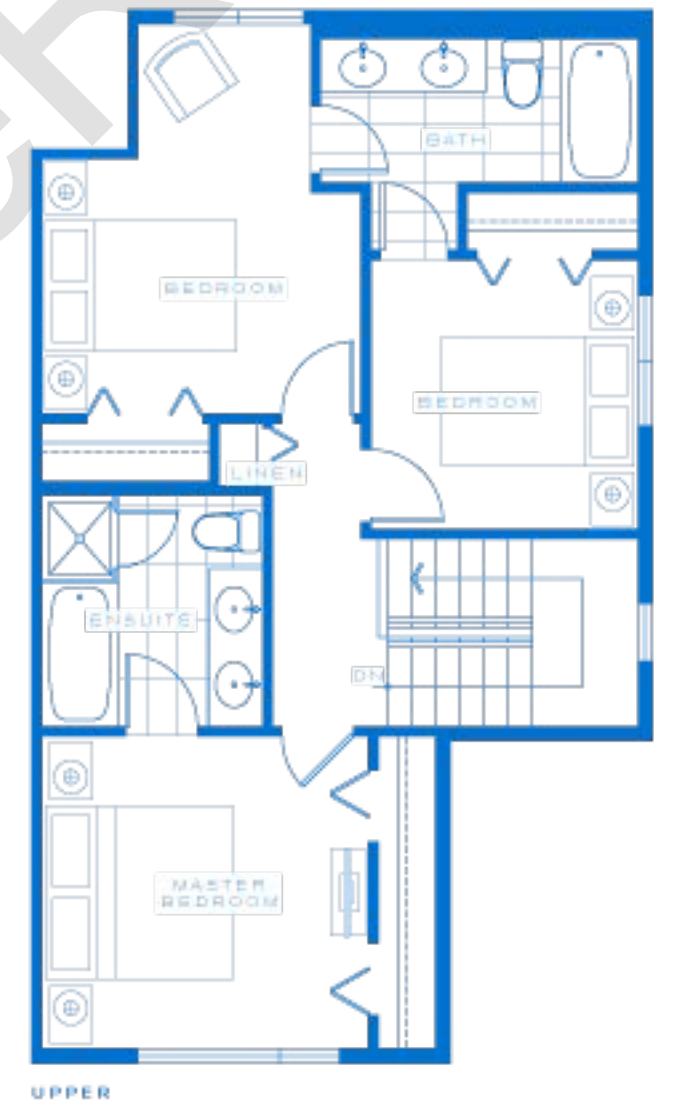

Affinity A Plan

Benefit B Plan

Benefit B! Plan

Classic C Plan

4 BEDROOMS
3 1/2 BATHROOMS

1,817 SQUARE FEET

UNITS 18, 19, 24, 31, 42, 43,
46, 47, 52

4 BEDROOMS
3 1/2 BATHROOMS
1,877 SQUARE FEET
UNITS 18, 19, 21, 22, 38, 40, 49, 50