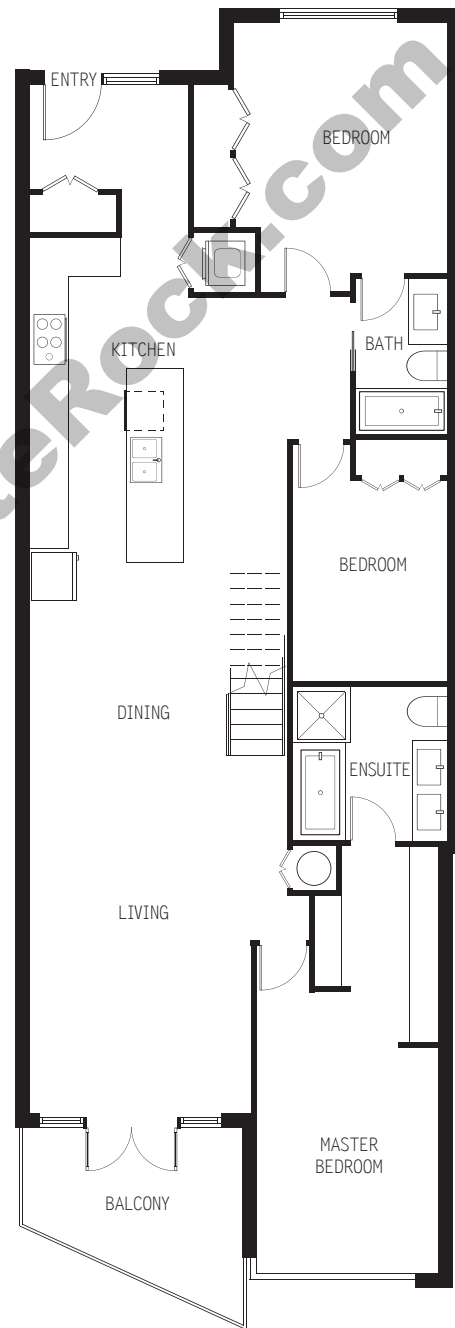

1866 sq.ft

Suites 111

Newport

at west beach

Level 4

Level 3

Plan L 3

the Villas Level 3, 4,

3 Bedrooms+Den 2 Bathrooms

1520 sq.ft

Suites 113

Newport
at west beach

Level 4

Level 3

Plan L 5

the Villas Level 3, 4,

3 Bedrooms+Den 2 Bathrooms

1867 sq.ft

Suites 114

Newport
at west beach

Level 1

Level 2

Plan T 1

the Vistas Levels 1~2

3 Bedrooms 2.5 Bathrooms

1411~1600 sq.ft

Suites 201 202 203 207 209 210 211

Newport

at west beach

Level 1

Level 2

Plan T 2