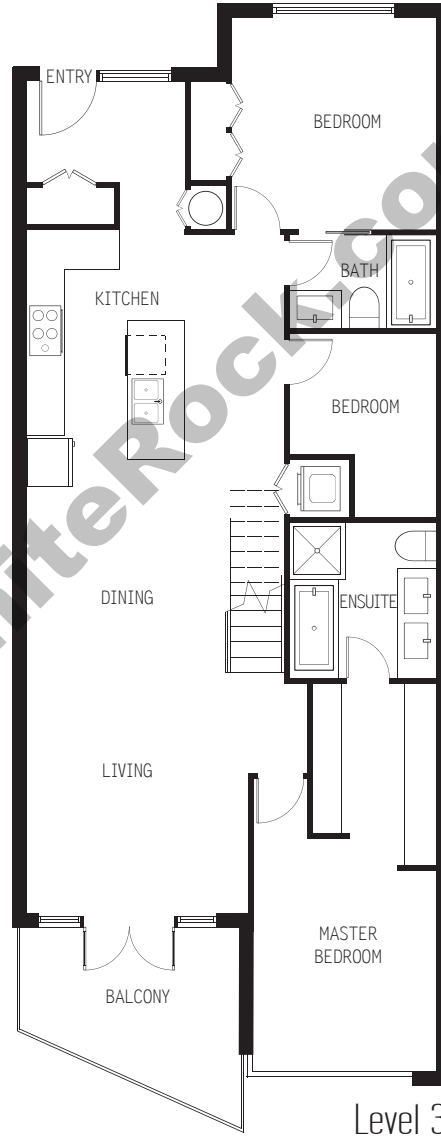

1866 sq.ft

Suites 111

Newport

at west beach

Level 4

Level 3

Plan L 3

the Villas Level 3, 4,

3 Bedrooms+Den 2 Bathrooms

1141 sq.ft

Suites 112

Newport

at west beach

www.SellingInWhiteRock.com

Plan L 4

the Villas Level 3, 4,

3 Bedrooms+Den 2 Bathrooms

1520 sq.ft

Suites 113

Newport
at west beach

Level 4

Level 3

Plan L 5

the Villas Level 3, 4,