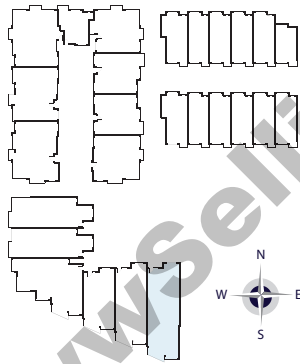

3 Bedrooms+Den 2 Bathrooms

1520 sq.ft

Suites 113

Newport
at west beach

Level 4

Level 3

Plan L 5

the Villas Level 3, 4,