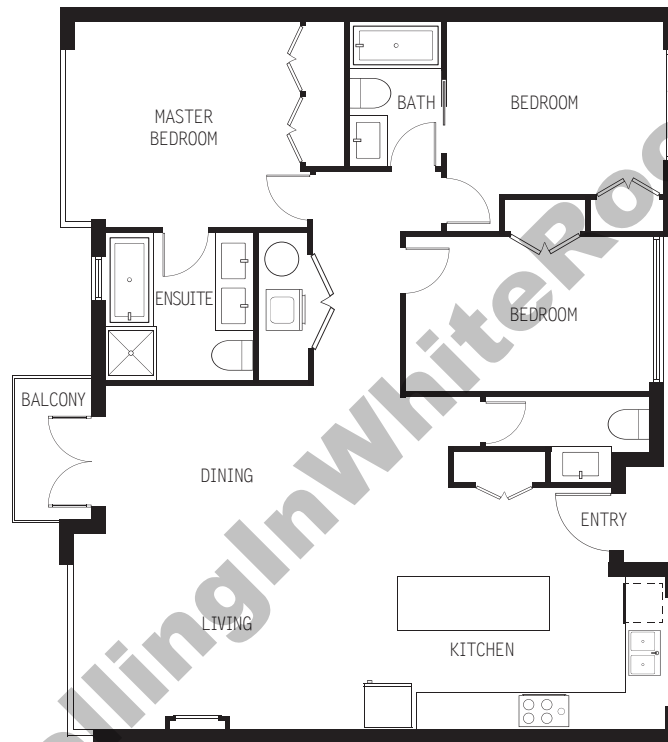

the Vistas Level 1

1 Bedroom 1 Bathroom

805 sq.ft

Suites 204

Newport
at west beach

Plan A 7

the Vistas Level 2, 3, 4,

3 Bedrooms 2.5 Bathrooms

1387~1340 sq.ft

Suites 212 214 222

Newport

at west beach

Plan A 8

the Vistas Level 3, 4,

3 Bedrooms 2.5 Bathrooms

1386~1389 sq.ft