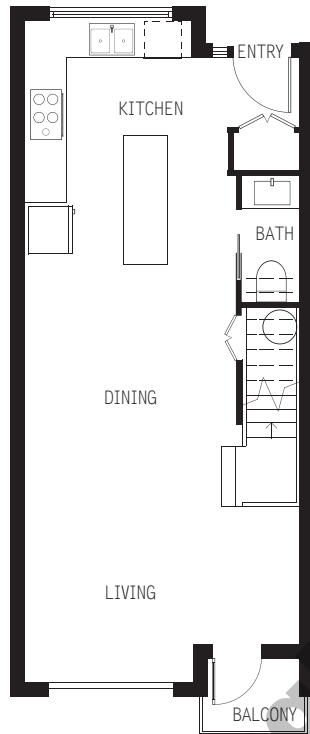

the Vistas Levels 1~2

3 Bedrooms 2.5 Bathrooms

1401~1407 sq.ft

Suites 205 206

Newport

at west beach

Level 1

Level 2

www.SellingInWhiteRock.com

Plan T 3

the Vistas Levels 1~2

1 Bedroom 1 Bathroom

744 sq.ft

Suites 208

Newport

at west beach