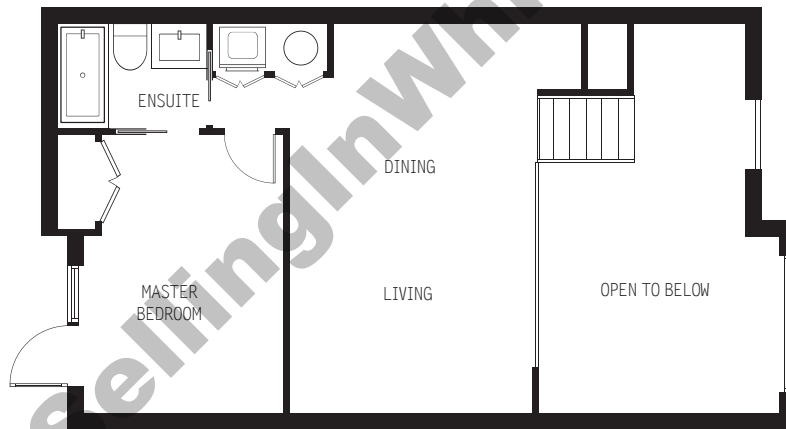

the Vistas Levels 1~2

3 Bedrooms 2.5 Bathrooms

1401~1407 sq.ft

Suites 205 206

Newport

at west beach

Level 1

Level 2