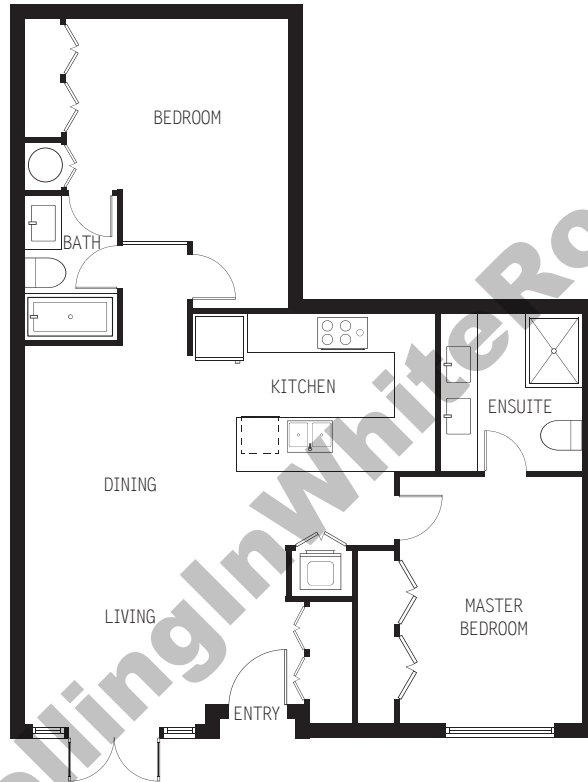

Newport
at west beach

Plan A 16

Level 1,

2 Bedrooms 2 Bathrooms

999 sq.ft

Suites 305