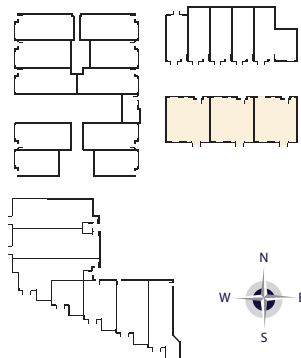

Newport
at west beach

Plan A 16

Level 1,

2 Bedrooms 2 Bathrooms

999 sq.ft

Suites 305

Newport

at west beach

Plan A 17

the Gardens Level 1,

3 Bedrooms 2 Bathrooms

1054~1058 sq.ft

Suites 401 402 403

Newport
at west beach

Plan L 1

the Villas Level 3, 4,