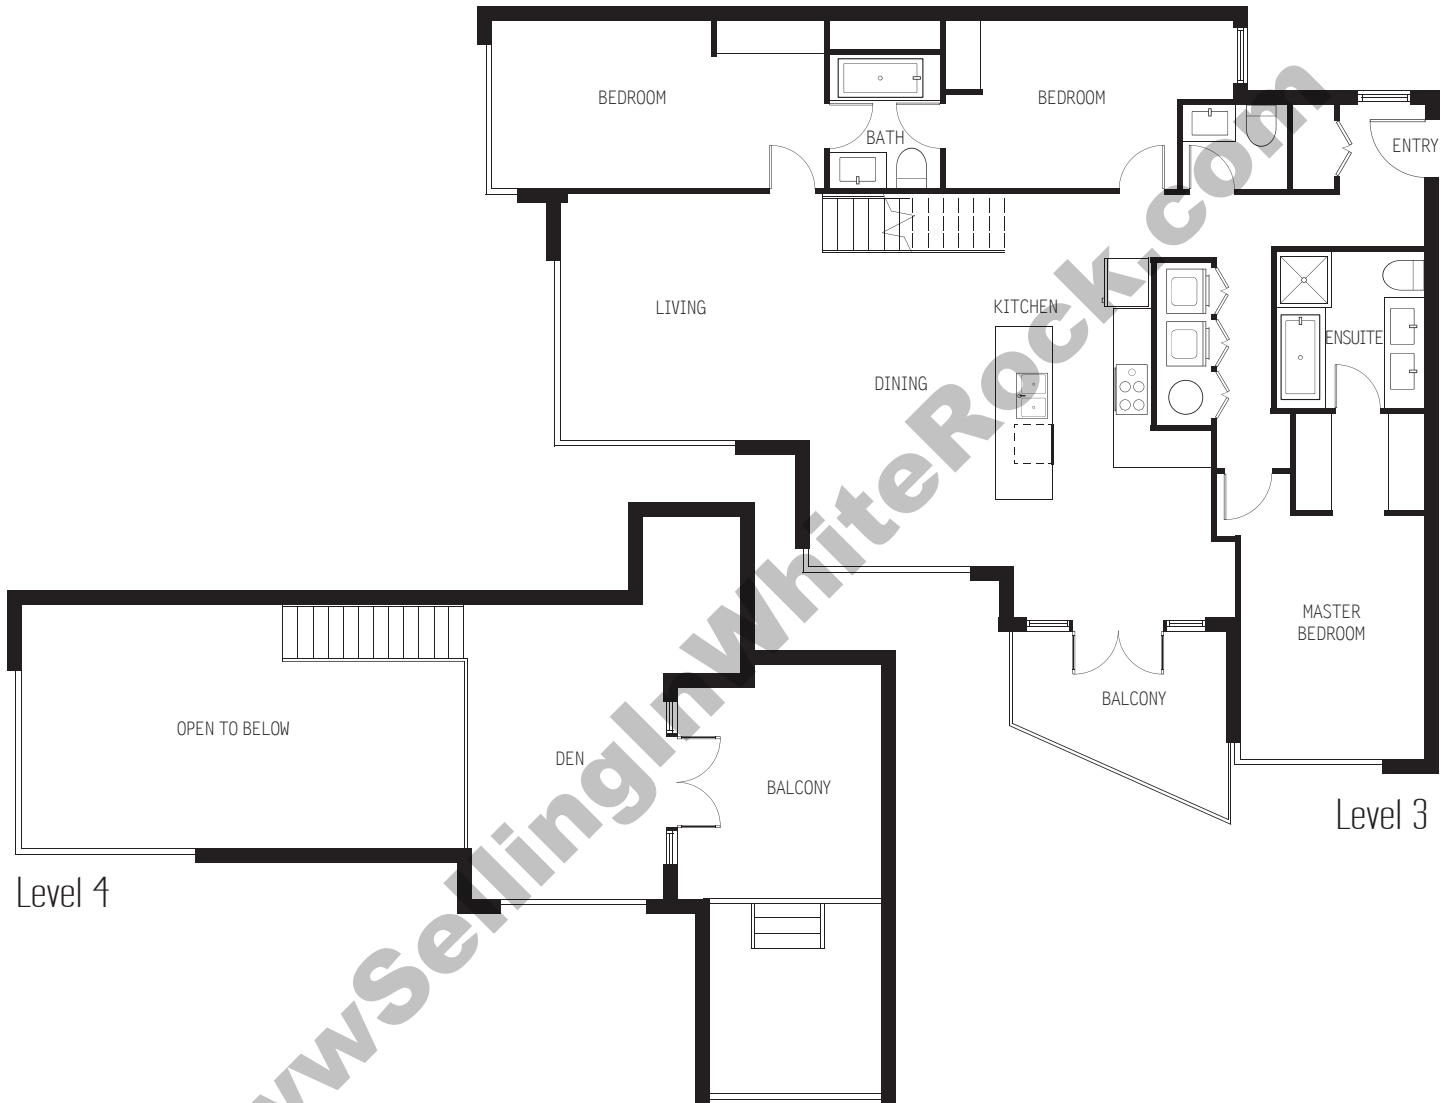

Plan A 17

the Gardens Level 1,

3 Bedrooms 2 Bathrooms

1054~1058 sq.ft

Suites 401 402 403

Newport
at west beach

Plan L 1

the Villas Level 3, 4,

3 Bedrooms+Den 2 Bathrooms

1400~1402 sq.ft

Suites 109 110

Newport

at west beach

Plan L 2

the Villas Level 3, 4,

3 Bedrooms+Den 2.5 Bathrooms

1866 sq.ft

Suites 111

Newport

at west beach

Level 4

Level 3

Plan L 3

the Villas Level 3, 4,