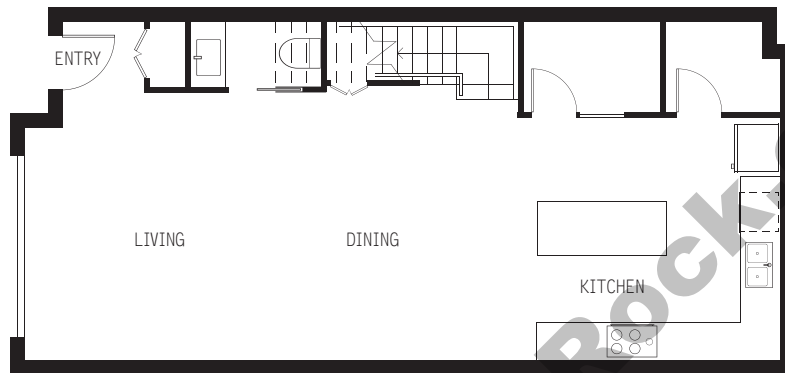

Newport
at west beach

Level 1