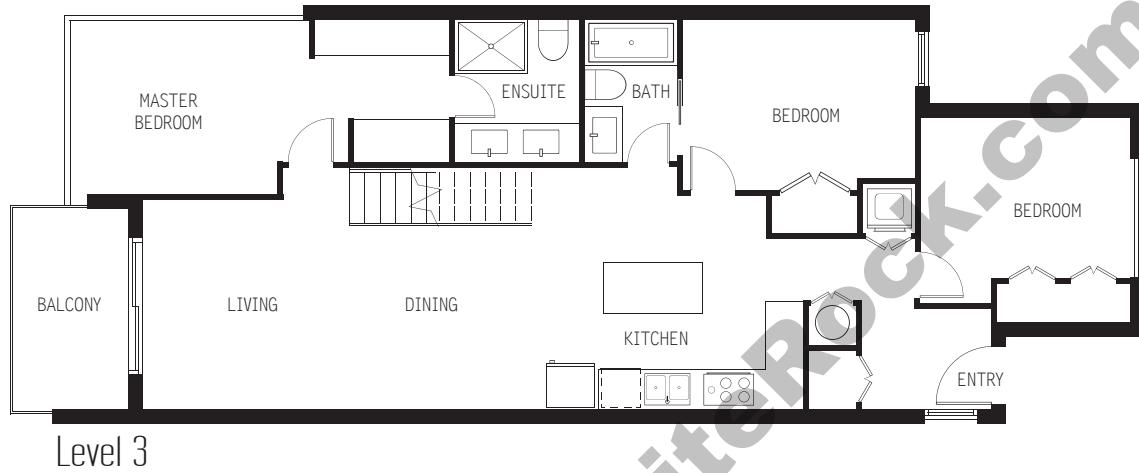

Plan A 17

the Gardens Level 1,

3 Bedrooms 2 Bathrooms

1054~1058 sq.ft

Suites 401 402 403

Newport
at west beach

Plan L 1

the Villas Level 3, 4,

3 Bedrooms+Den 2 Bathrooms

1400~1402 sq.ft

Suites 109 110

Newport

at west beach

Plan L 2

the Villas Level 3, 4,

3 Bedrooms+Den 2.5 Bathrooms

1866 sq.ft

Suites 111

Newport

at west beach

Level 4

Level 3

Plan L 3

the Villas Level 3, 4,