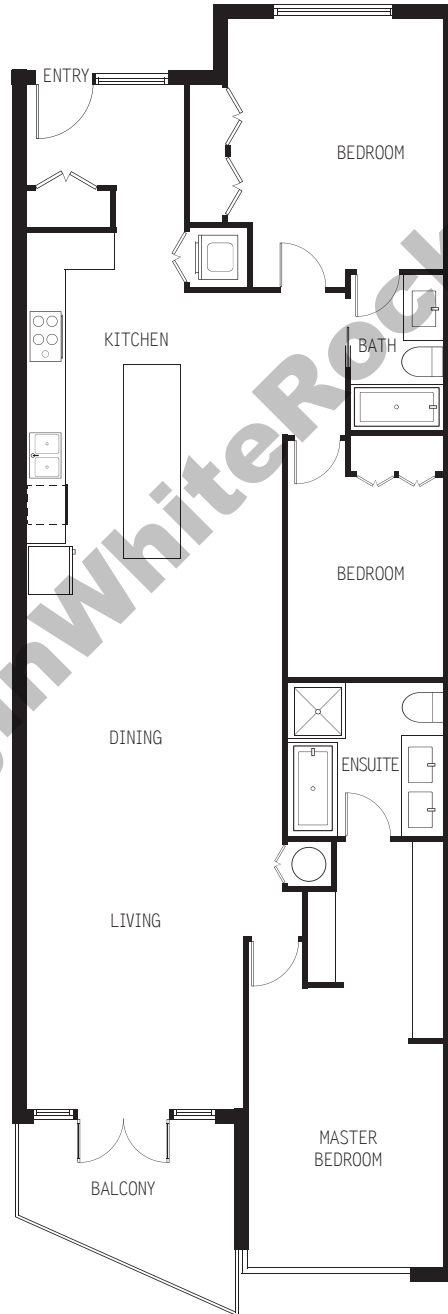

at west beach

www.SellingInWhiteRock.com

Plan A 4

the Villas Level 2

3 Bedrooms 2 Bathrooms

1250 sq.ft

Suites 105

Newport
at west beach

Plan A 5

the Villas Level 2

3 Bedrooms 2 Bathrooms

1530 sq.ft

Suites 106

Newport
at west beach

www.SellingInWhiteRock.com

Plan A 6

the Vistas Level 1

1 Bedroom 1 Bathroom

805 sq.ft

Suites 204

Newport
at west beach

Plan A 7

the Vistas Level 2, 3, 4,

3 Bedrooms 2.5 Bathrooms

1387~1340 sq.ft

Suites 212 214 222

Newport

at west beach

Plan A 8

the Vistas Level 3, 4,

3 Bedrooms 2.5 Bathrooms

1386~1389 sq.ft