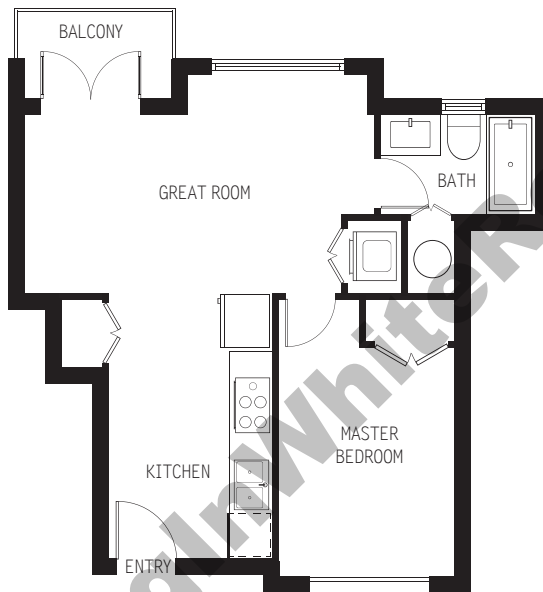

www.SellingWhiteRock.com

Plan A 12

the Vistas Level 3, 4,

3 Bedrooms 2 Bathrooms

966~969 sq.ft

Suites 217 218 221 226

Newport
at west beach

Plan A 13