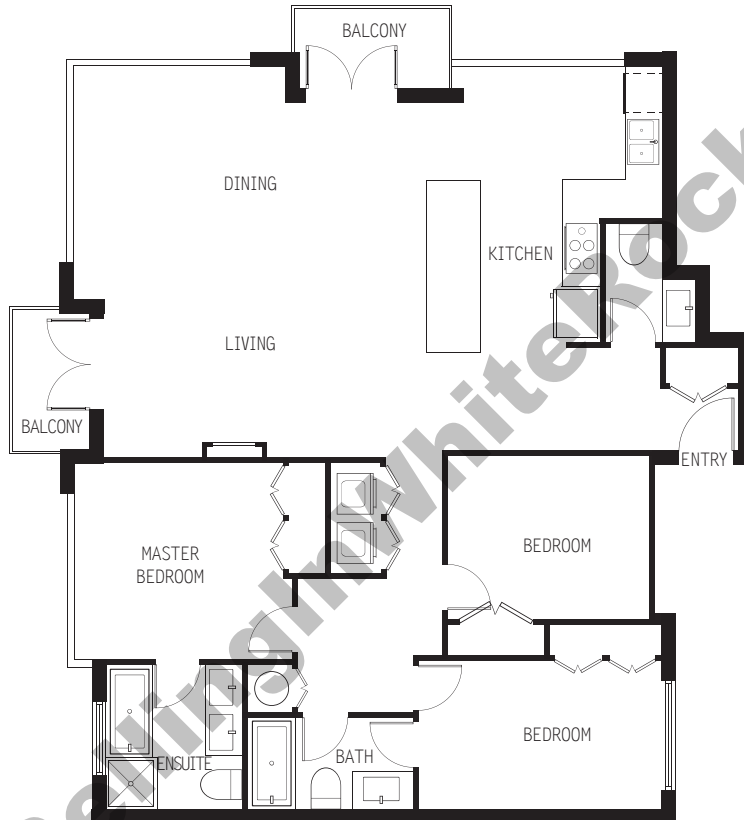

the Vistas Level 1

1 Bedroom 1 Bathroom

805 sq.ft

Suites 204

Newport
at west beach

Plan A 7

the Vistas Level 2, 3, 4,

3 Bedrooms 2.5 Bathrooms

1387~1340 sq.ft

Suites 212 214 222

Newport

at west beach

Plan A 8

the Vistas Level 3, 4,

3 Bedrooms 2.5 Bathrooms

1386~1389 sq.ft

Suites 213 221

Newport

at west beach

Plan A 9

the Vistas Level 3, 4,

3 Bedrooms 2.5 Bathrooms

1356~1363 sq.ft

Suites 215 223