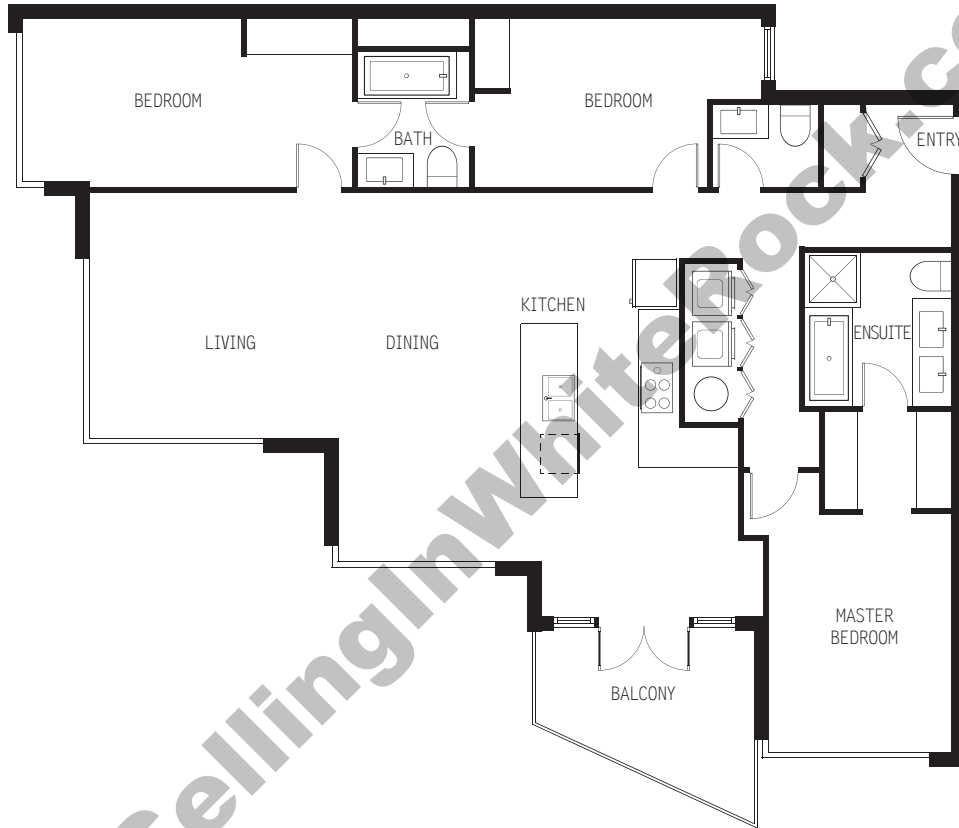

Newport

at west beach

www.SellingInWhiteBook.com