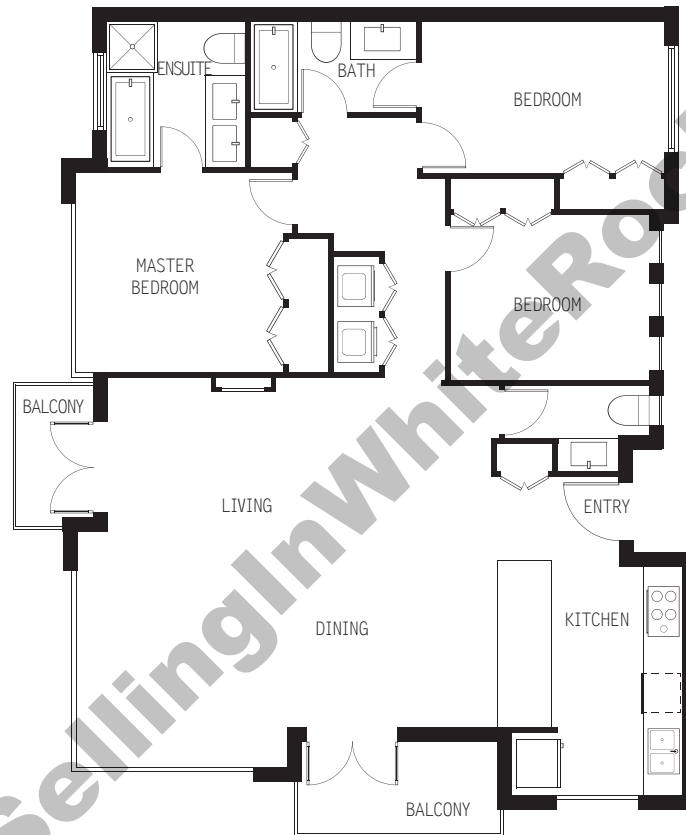

1387~1340 sq.ft

Suites 212 214 222

Newport

at west beach

Plan A 8

the Vistas Level 3, 4,

3 Bedrooms 2.5 Bathrooms

1386~1389 sq.ft

Suites 213 221

Newport

at west beach

Plan A 9

the Vistas Level 3, 4,

3 Bedrooms 2.5 Bathrooms

1356~1363 sq.ft

Suites 215 223