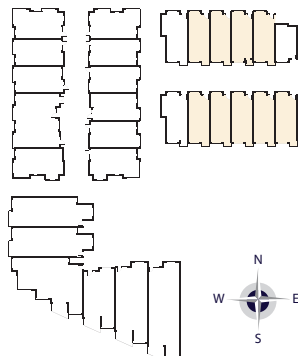

Plan T 5

the Gardens Levels 2~3

3 Bedrooms 2.5 Bathrooms

1158~1173 sq.fr

Suites 307 308 309 310 405 406 407 408 409