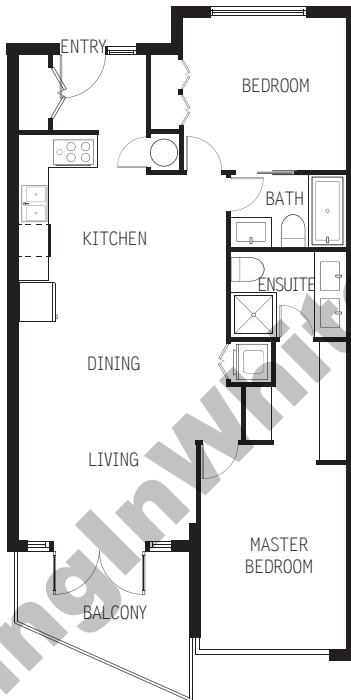

Newport
at west beach

www.SellingInWhiteRock.com