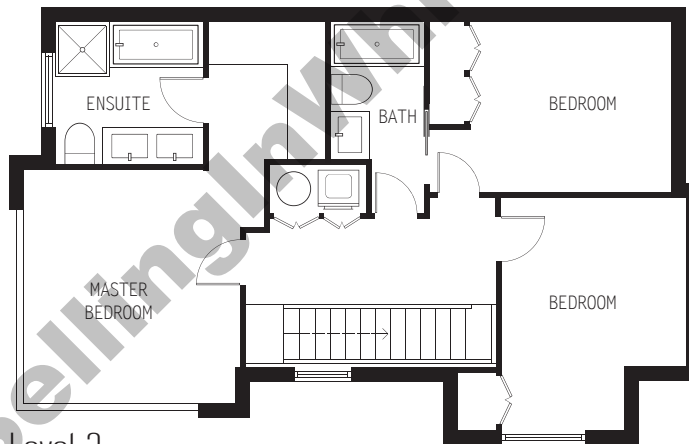

3 Bedrooms 2.5 Bathrooms

1411~1600 sq.ft

Suites 201 202 203 207 209 210 211

Newport

at west beach

Level 1

Level 2

Plan T 2