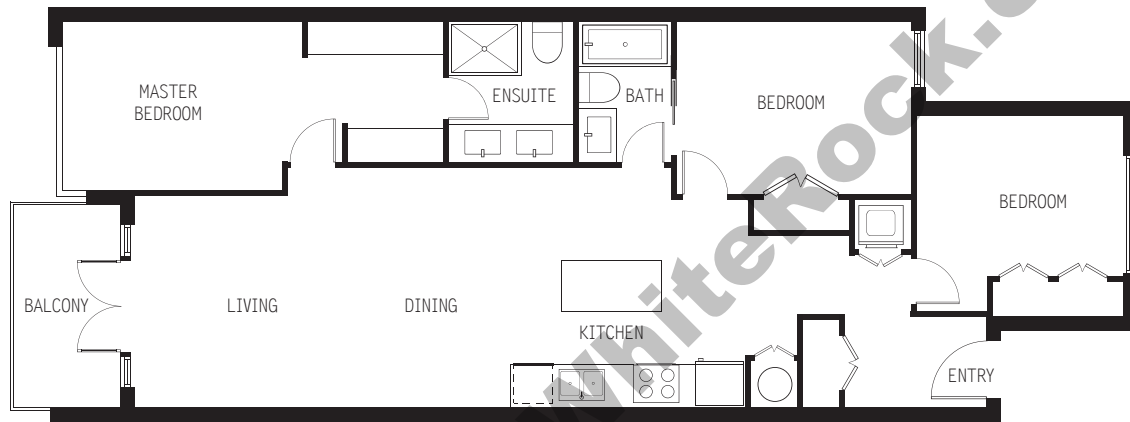

Newport

at west beach

www.SellingInWhiteRock.com

Plan A 1

the Villas Level 2

3 Bedrooms 2 Bathrooms

1179~1202 sq.ft

Suites 101 102

Plan A 17

the Gardens Level 1,

3 Bedrooms 2 Bathrooms

1054~1058 sq.ft

Suites 401 402 403

Newport
at west beach

Plan L 1

the Villas Level 3, 4,