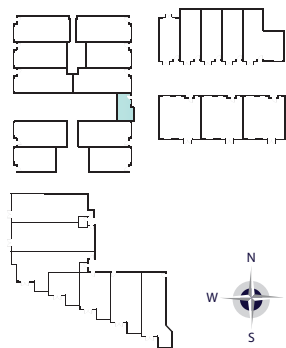

Plan T 3

the Vistas Levels 1~2

1 Bedroom 1 Bathroom

744 sq.ft

Suites 208