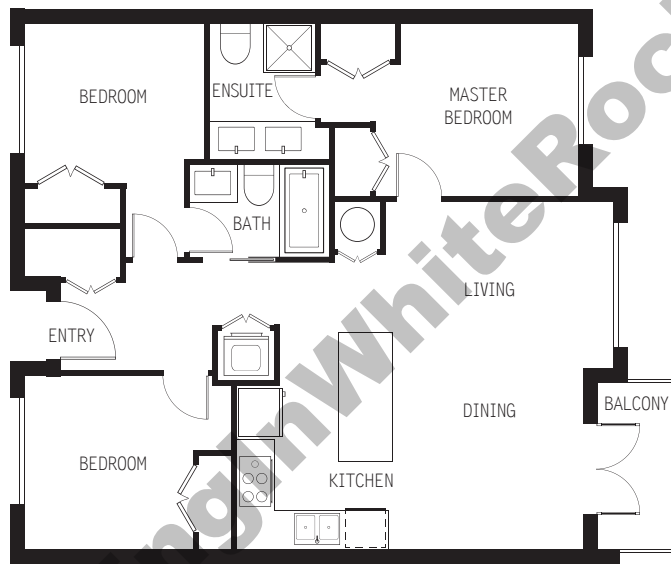

at west beach

Plan A 11

the Vistas Level 3, 4,

3 Bedrooms 2 Bathrooms

1063~1065 sq.ft

Suites 219 227

Newport

at west beach