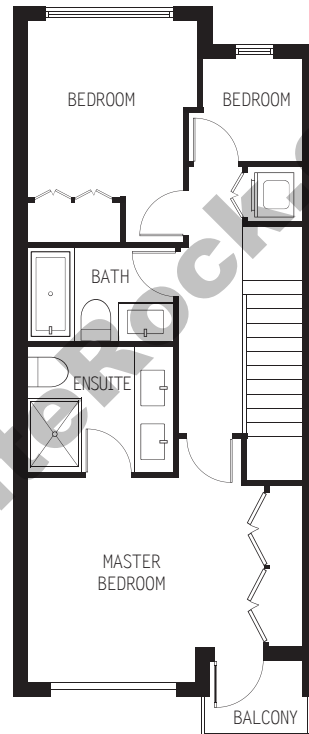

Level 2

www.SellingInWhite.com