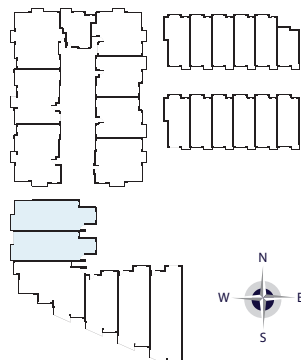

Plan A 17

the Gardens Level 1,

3 Bedrooms 2 Bathrooms

1054~1058 sq.ft

Suites 401 402 403

Newport
at west beach

Plan L 1

the Villas Level 3, 4,

1866 sq.ft

Suites 111

Newport

at west beach

Level 4

Level 3

Plan L 3

the Villas Level 3, 4,