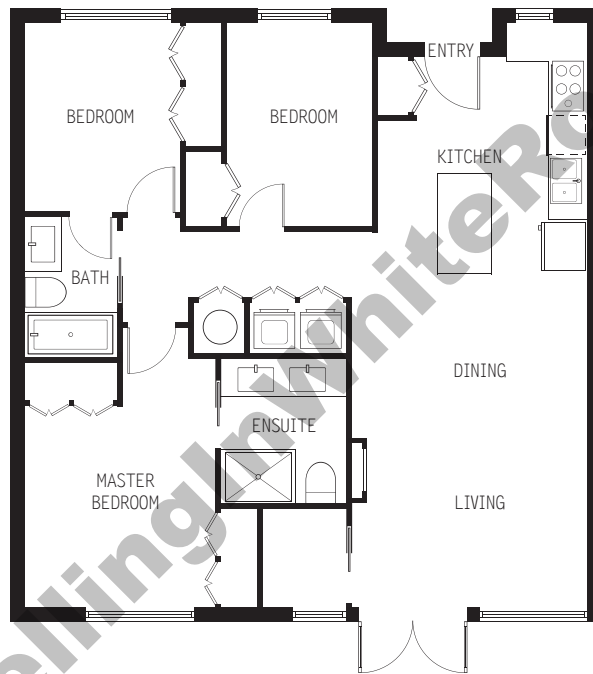

Newport
at west beach

Plan A 16

Level 1,

2 Bedrooms 2 Bathrooms

999 sq.ft

Suites 305

Newport

at west beach

Plan A 17

the Gardens Level 1,

3 Bedrooms 2 Bathrooms

1054~1058 sq.ft

Suites 401 402 403

Newport
at west beach

Plan L 1

the Villas Level 3, 4,