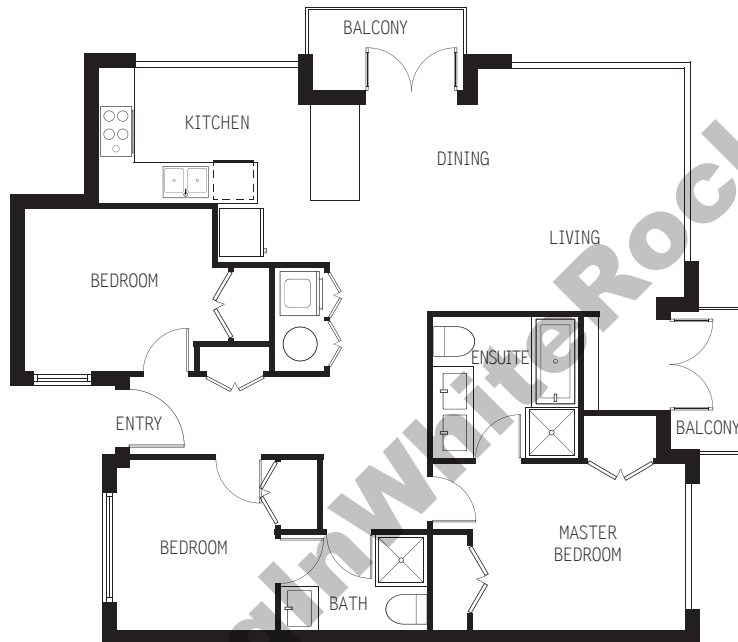

Suites 213 221

Newport

at west beach

Plan A 9

the Vistas Level 3, 4,

3 Bedrooms 2.5 Bathrooms

1356~1363 sq.ft

Suites 215 223

Newport

at west beach

Plan A 10

the Vistas Level 3, 4,

3 Bedrooms 2 Bathrooms

1080~1081 sq.ft

Suites 216 224

Newport

at west beach

Plan A 11

the Vistas Level 3, 4,

3 Bedrooms 2 Bathrooms

1063~1065 sq.ft

Suites 219 227

Newport

at west beach