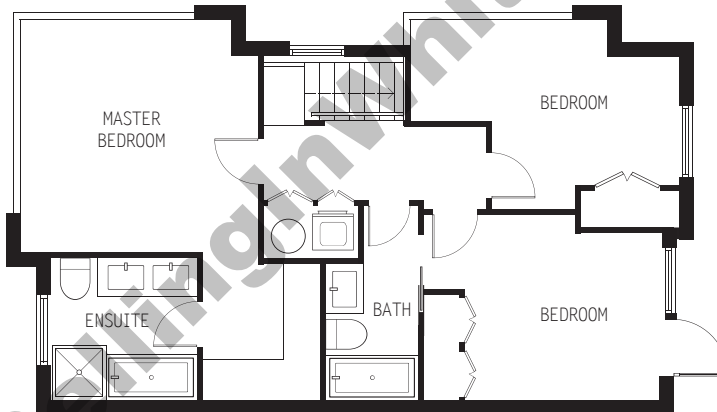

3 Bedrooms+Den 2 Bathrooms

1867 sq.ft

Suites 114

Newport
at west beach

Level 1

Level 2

Plan T 1

the Vistas Levels 1~2

3 Bedrooms 2.5 Bathrooms

1411~1600 sq.ft

Suites 201 202 203 207 209 210 211

Newport

at west beach

Level 1

Level 2

Plan T 2