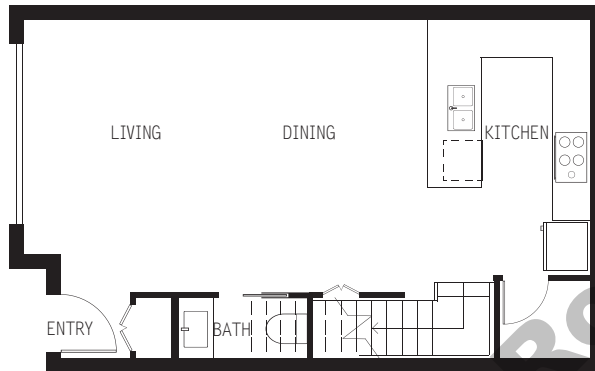

3 Bedrooms 2.5 Bathrooms

1411~1600 sq.ft

Suites 201 202 203 207 209 210 211

Newport

at west beach

Level 1

Level 2

Plan T 2