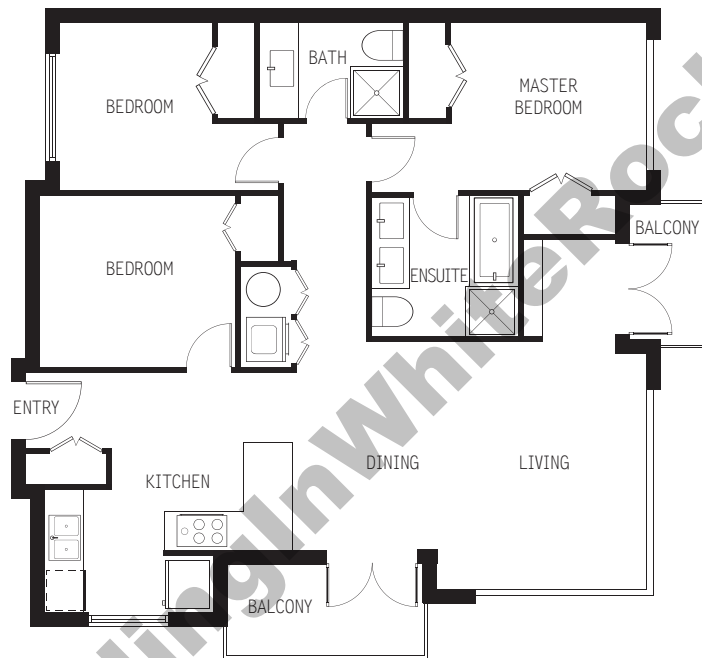

1387~1340 sq.ft

Suites 212 214 222

Newport

at west beach

Plan A 8

the Vistas Level 3, 4,

3 Bedrooms 2.5 Bathrooms

1386~1389 sq.ft

Suites 213 221

Newport

at west beach

Plan A 9

the Vistas Level 3, 4,

3 Bedrooms 2.5 Bathrooms

1356~1363 sq.ft

Suites 215 223

Newport

at west beach

Plan A 10

the Vistas Level 3, 4,

3 Bedrooms 2 Bathrooms

1080~1081 sq.ft

Suites 216 224

Newport

at west beach

Plan A 11

the Vistas Level 3, 4,

3 Bedrooms 2 Bathrooms

1063~1065 sq.ft

Suites 219 227

Newport

at west beach