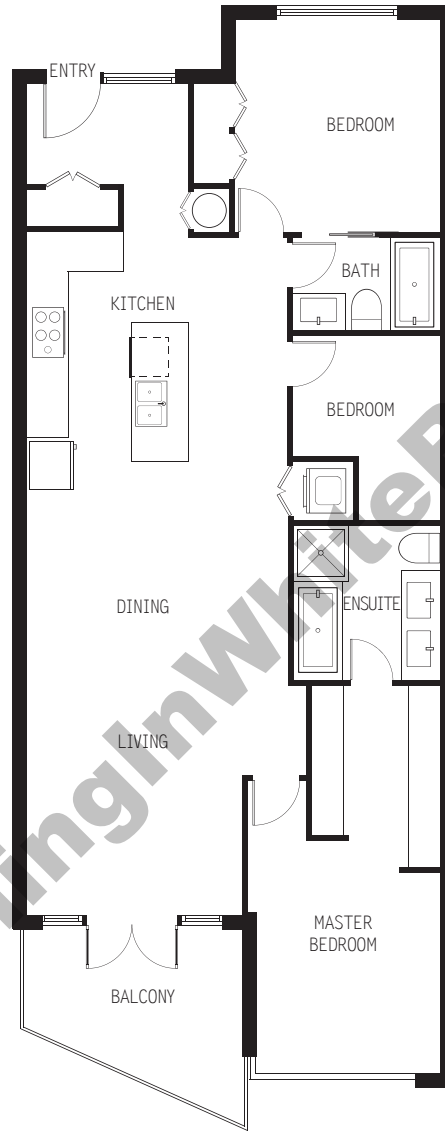

Newport
at west beach

www.SellingInWhiteRock.com

Plan A 3

the Villas Level 2

2 Bedrooms 2 Bathrooms

933 sq.ft

Suites 104

Newport

at west beach

www.SellingInWhiteRock.com

Plan A 4

the Villas Level 2

3 Bedrooms 2 Bathrooms

1250 sq.ft

Suites 105

Newport
at west beach

Plan A 5

the Villas Level 2

3 Bedrooms 2 Bathrooms

1530 sq.ft

Suites 106

Newport
at west beach

www.SellingInWhiteRock.com

Plan A 6

1387~1340 sq.ft

Suites 212 214 222

Newport

at west beach

Plan A 8

the Vistas Level 3, 4,

3 Bedrooms 2.5 Bathrooms

1386~1389 sq.ft