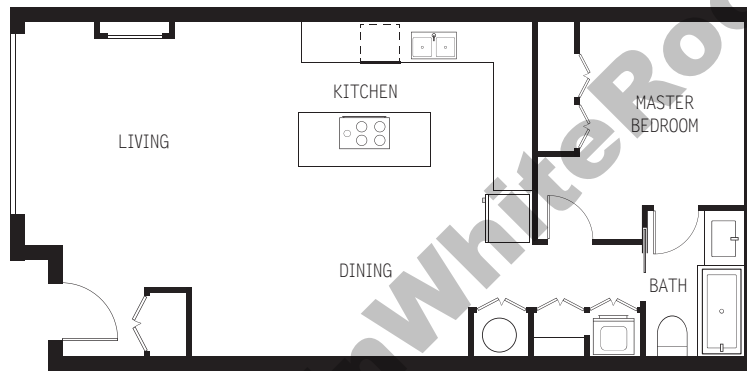

Plan A 5

the Villas Level 2

3 Bedrooms 2 Bathrooms

1530 sq.ft

Suites 106

Newport
at west beach

www.SellingInWhiteRock.com

Plan A 6

1387~1340 sq.ft

Suites 212 214 222

Newport

at west beach

Plan A 8

the Vistas Level 3, 4,

3 Bedrooms 2.5 Bathrooms

1386~1389 sq.ft