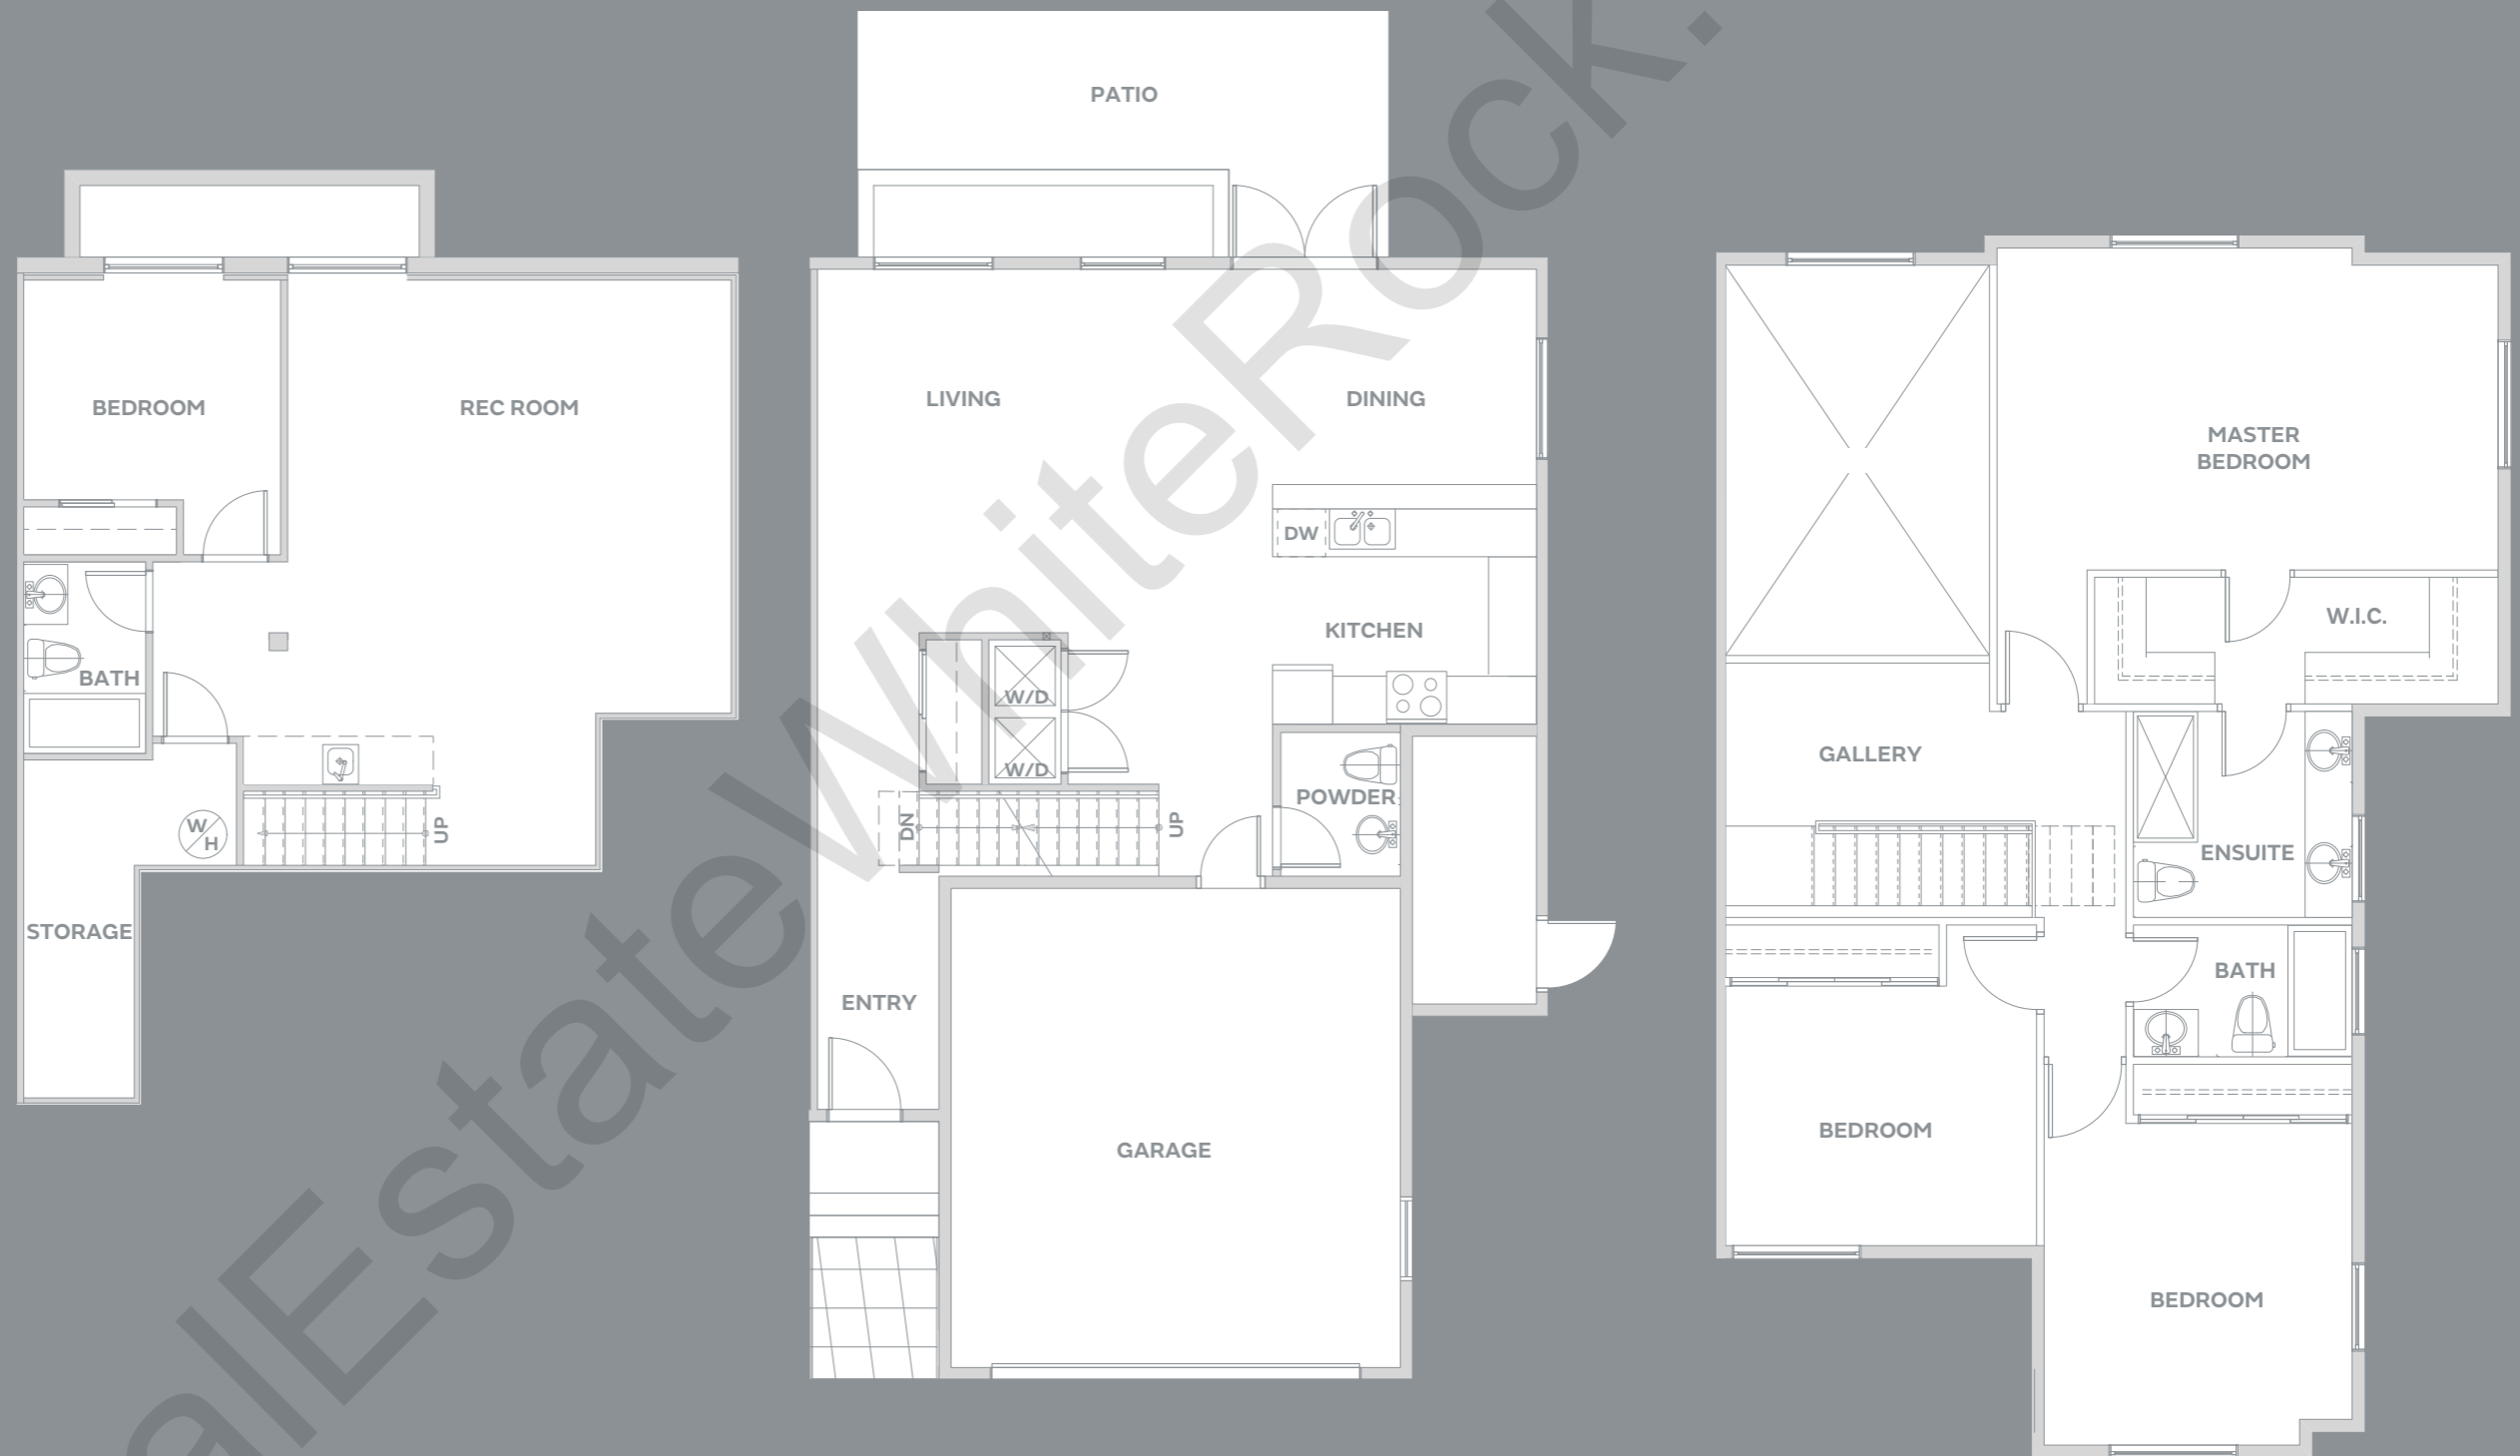

THE SMITH

SPACIOUS. SOPHISTICATED. CLASSIC.

B3

4 BEDROOM + REC ROOM
3.5 BATH

2851 SF

BASEMENT

MAIN

UPPER