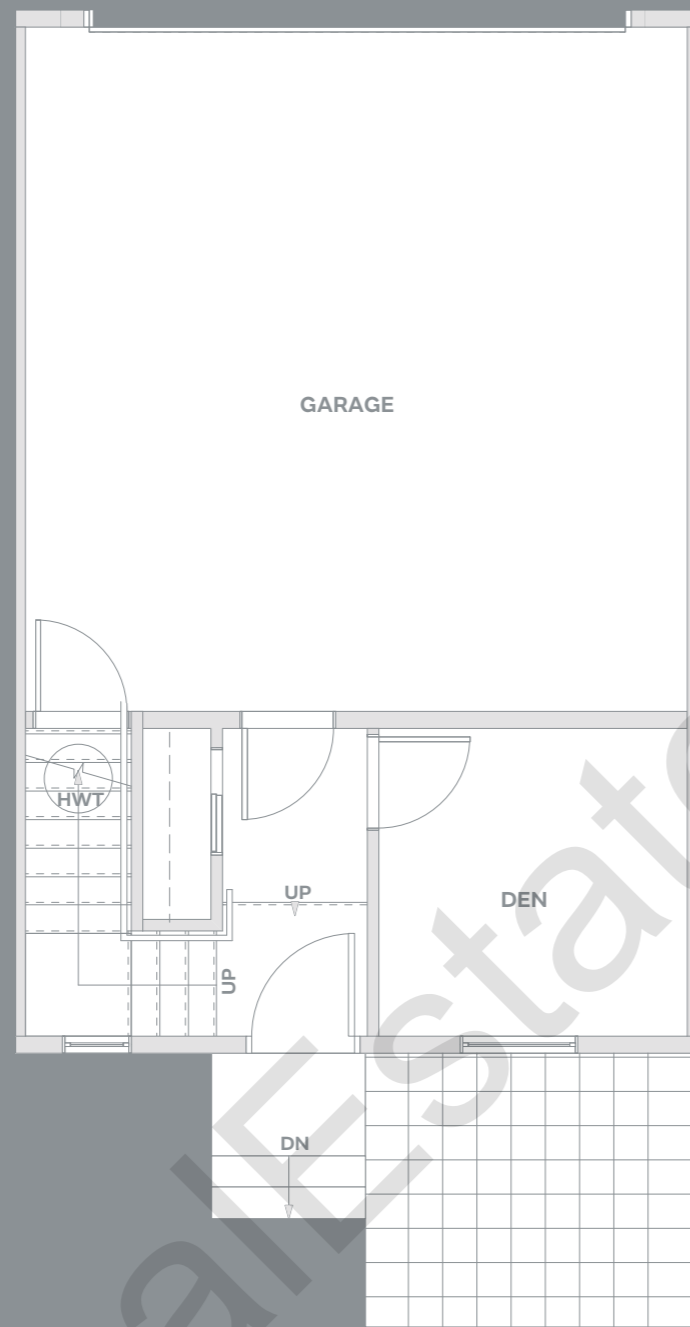

## A

3 BEDROOM + DEN  
2.5 BATH

1460 – 1477 SF

GROUND

MAIN

UPPER