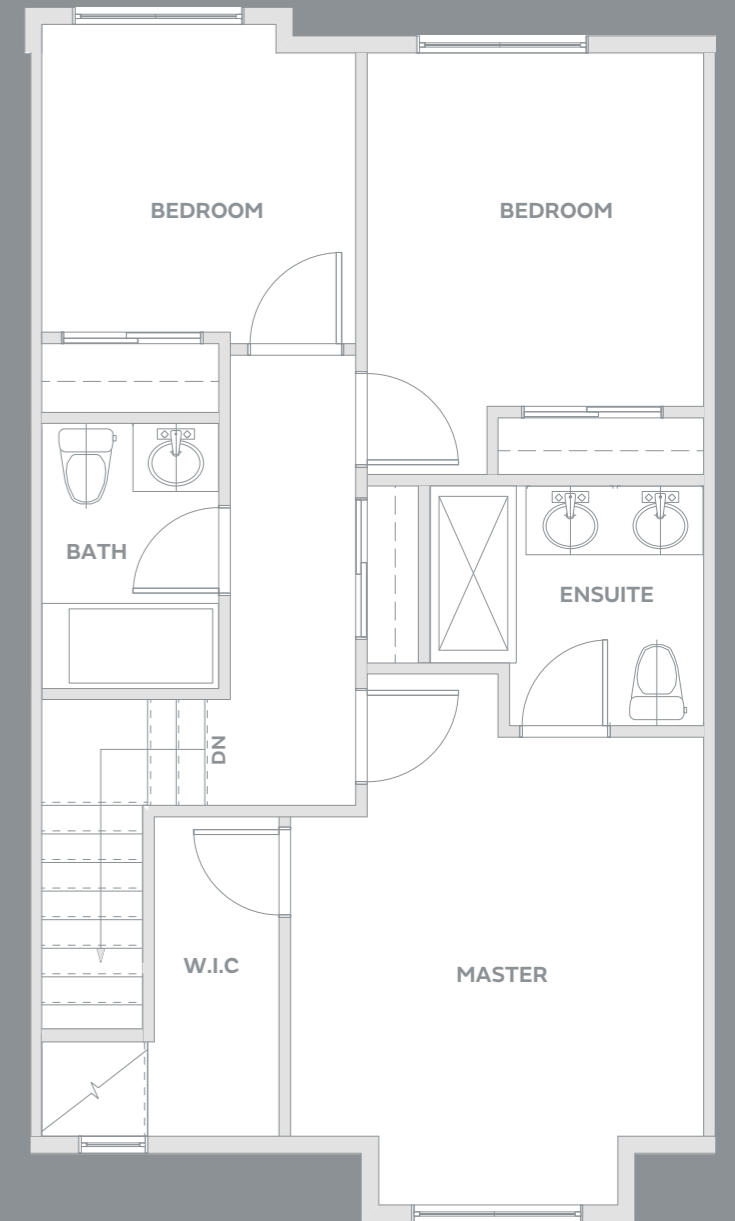

## A

3 BEDROOM + DEN  
2.5 BATH

1460 – 1477 SF

GROUND

MAIN

UPPER

## A1

3 BEDROOM + DEN  
2.5 BATH

1491 – 1494 SF

GROUND

MAIN

UPPER