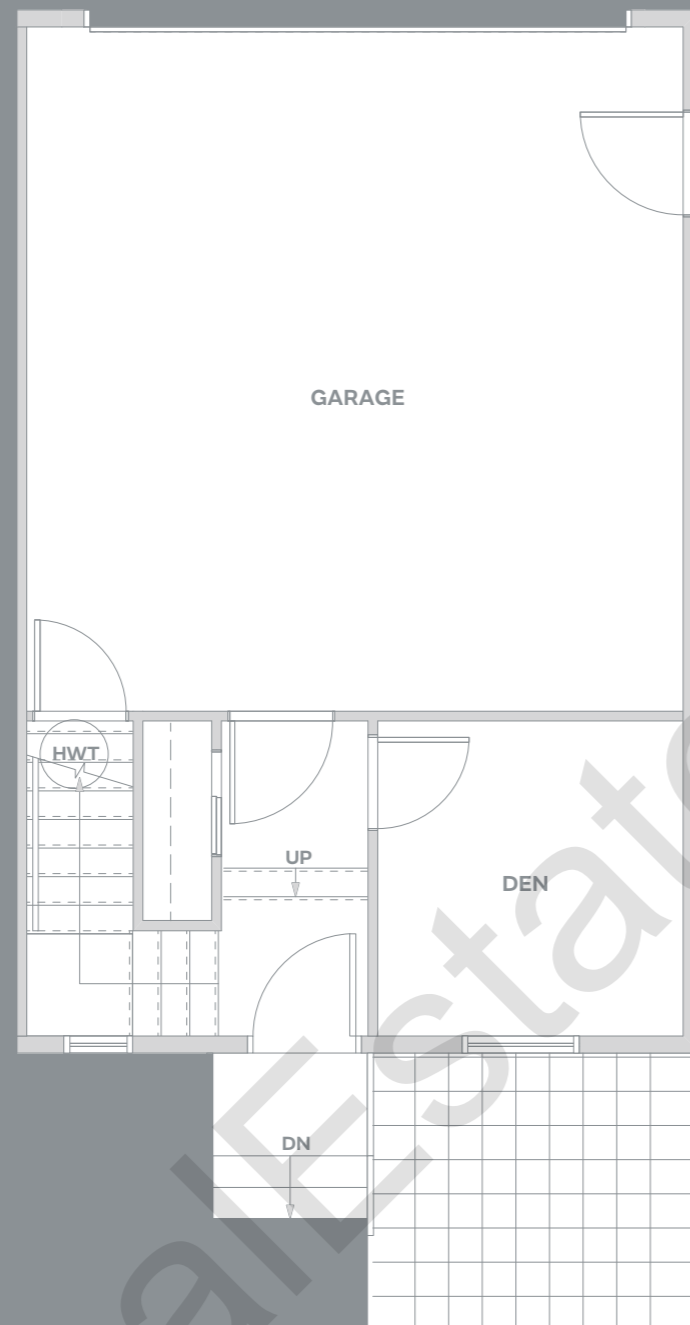

THE SMITH

SPACIOUS. SOPHISTICATED. CLASSIC.

A4

3 BEDROOM + DEN
2.5 BATH

1492 – 1499 SF

GROUND