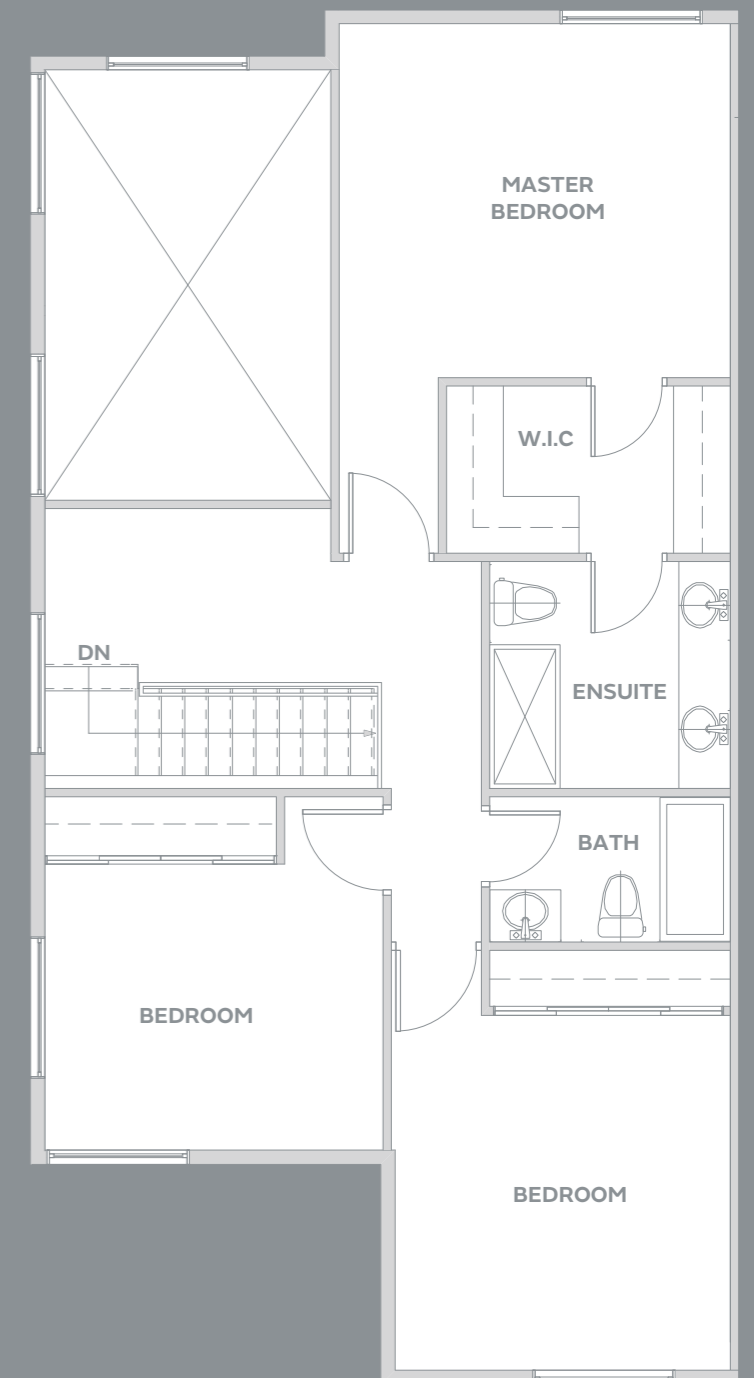

## B2

4 BEDROOM + REC ROOM  
3.5 BATH

2510 SF

BASEMENT

MAIN

UPPER