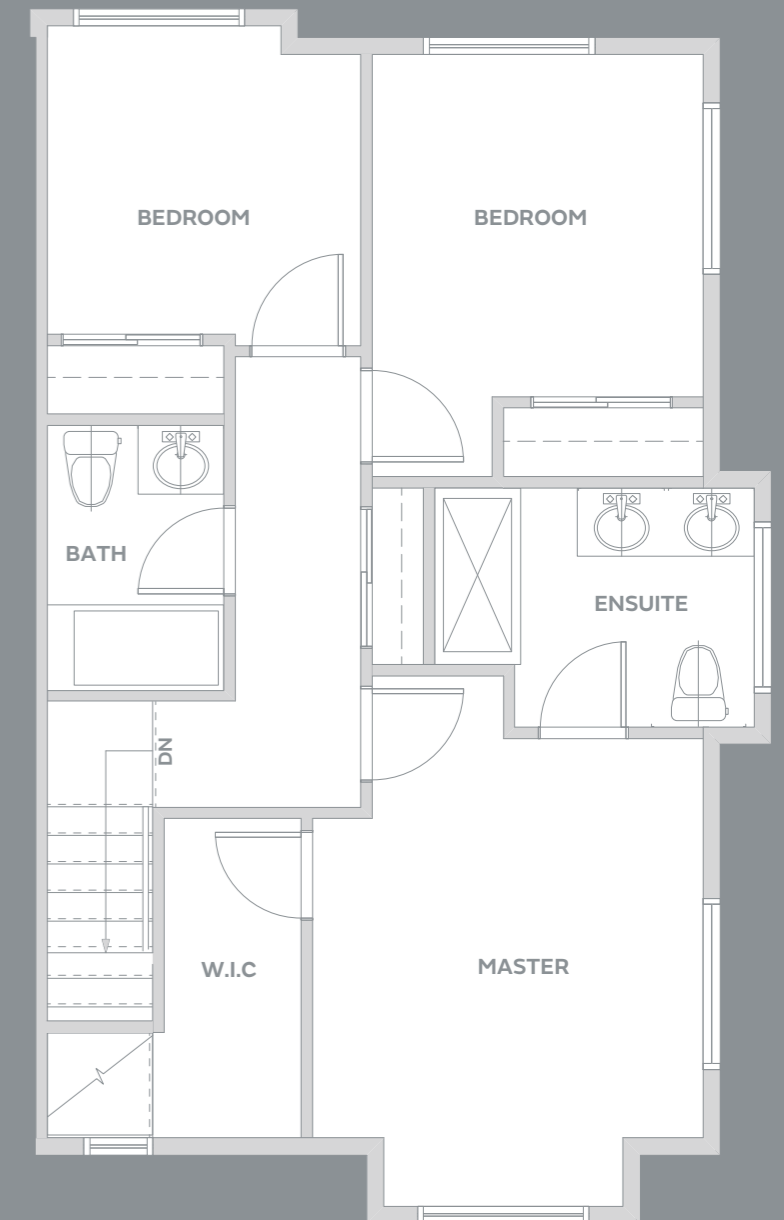

## A4

3 BEDROOM + DEN  
2.5 BATH

1492 – 1499 SF

GROUND

MAIN

UPPER

## B

4 BEDROOM + REC ROOM  
3.5 BATH

2510 SF

BASEMENT

MAIN

UPPER