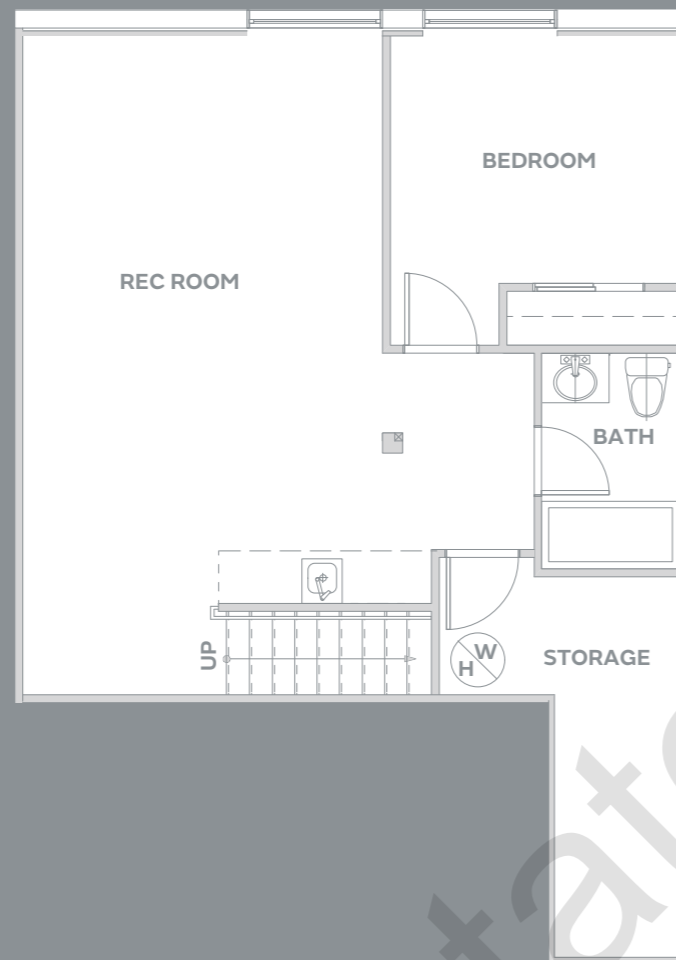

THE SMITH

SPACIOUS. SOPHISTICATED. CLASSIC.

B

4 BEDROOM + REC ROOM
3.5 BATH

2510 SF

BASEMENT