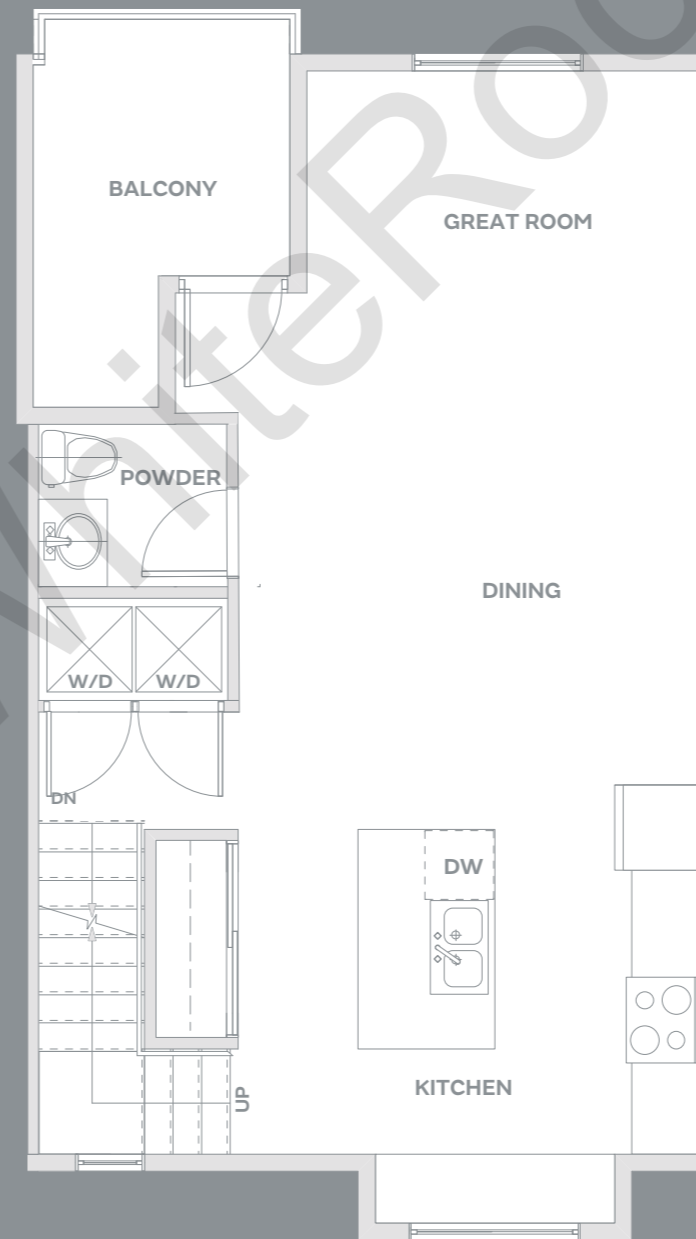

## A

3 BEDROOM + DEN  
2.5 BATH

1460 – 1477 SF

GROUND

MAIN

UPPER