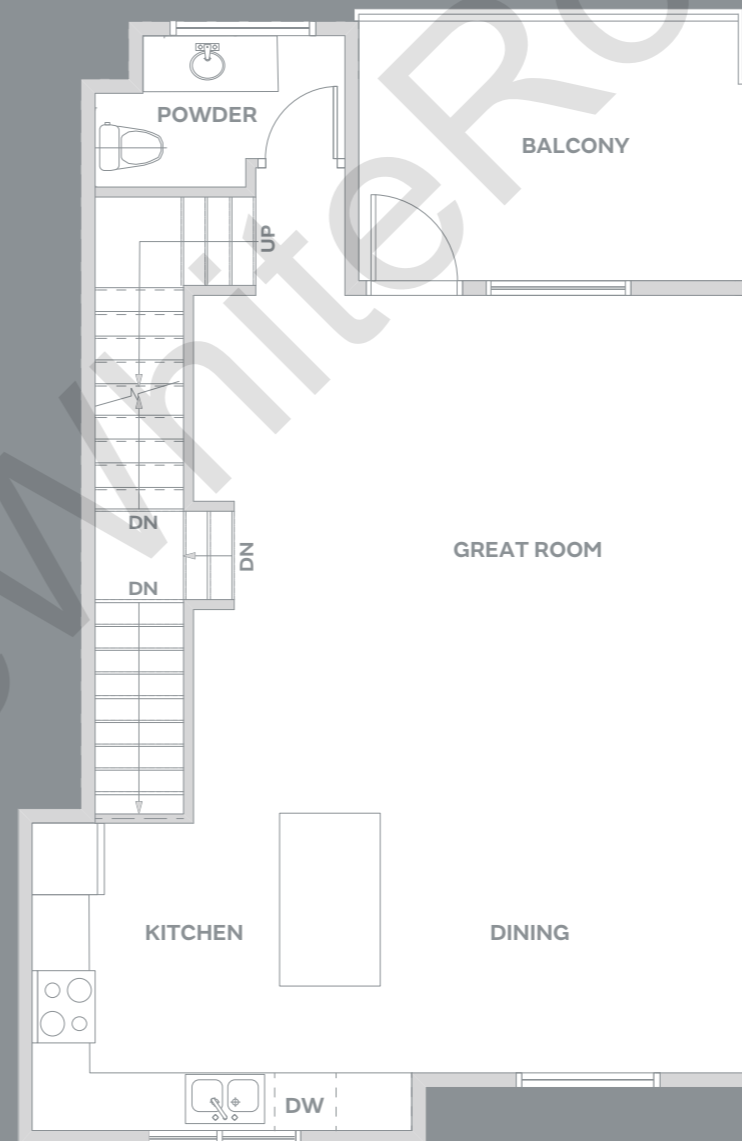

THE SMITH

SPACIOUS. SOPHISTICATED. CLASSIC.

D2

3 BEDROOM + REC ROOM
2 FULL BATH + 2 HALF BATH

2092 SF

GROUND

MAIN

UPPER