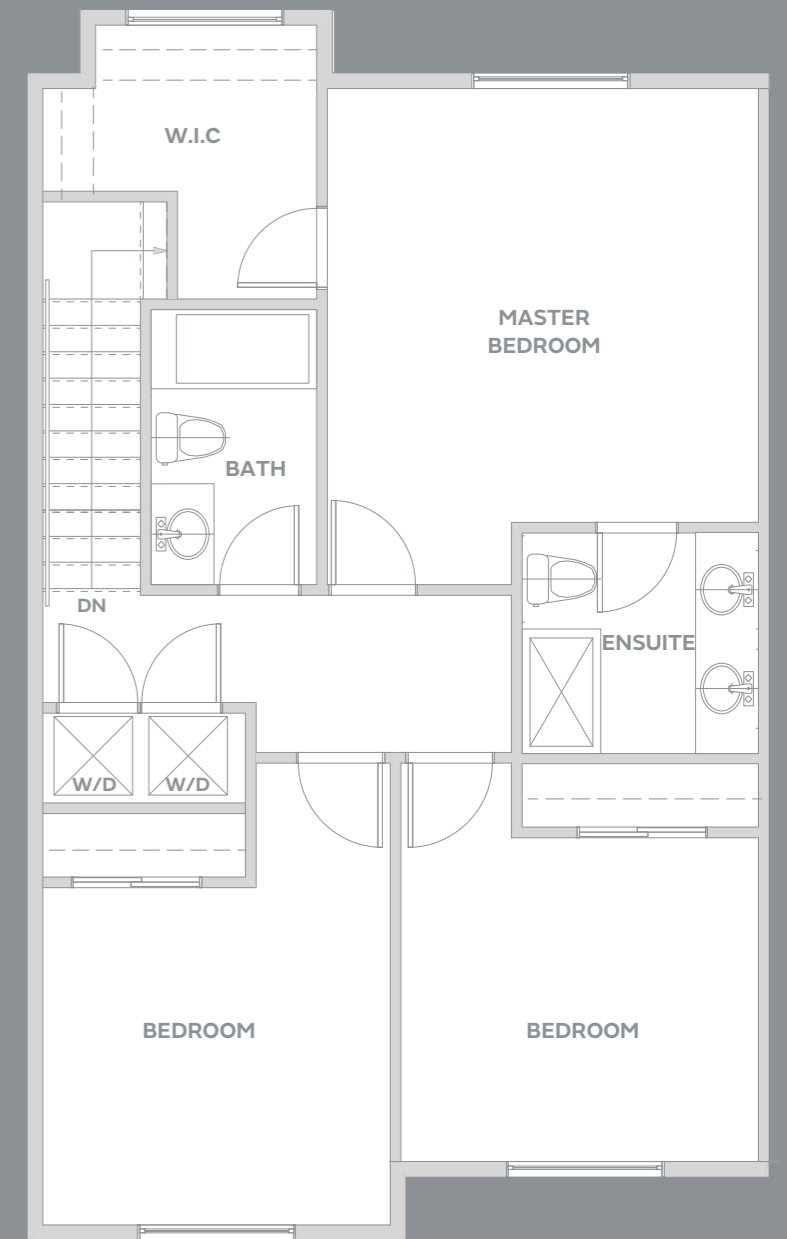

## D3

3 BEDROOM + REC ROOM  
2 FULL BATH + 2 HALF BATH

2042 SF

GROUND

MAIN

UPPER