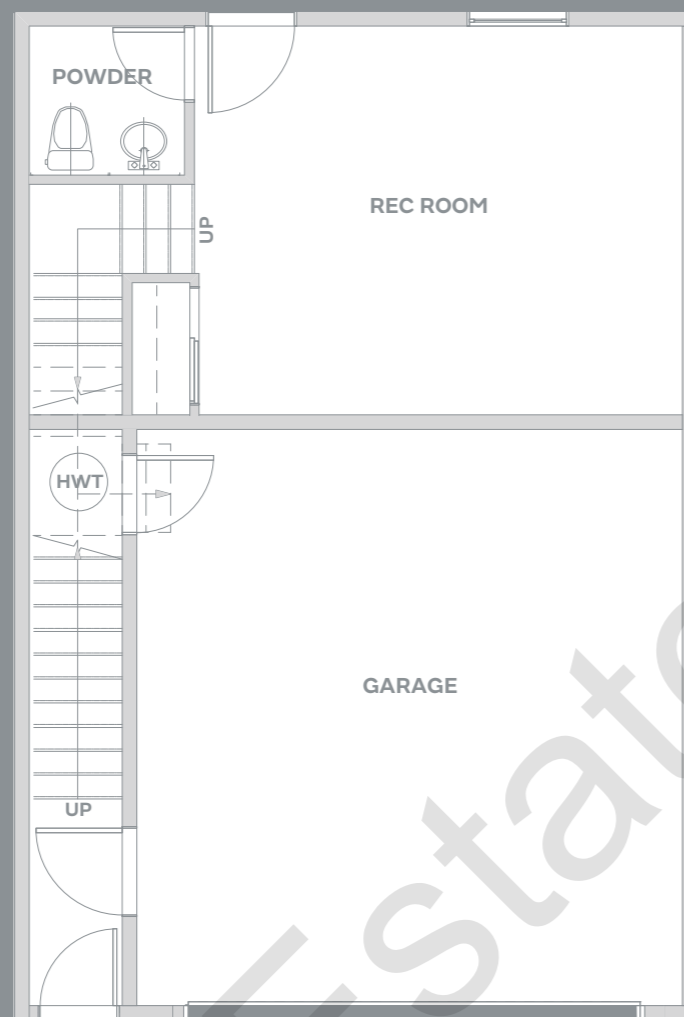

THE SMITH

SPACIOUS. SOPHISTICATED. CLASSIC.

D2

3 BEDROOM + REC ROOM
2 FULL BATH + 2 HALF BATH

2092 SF

GROUND