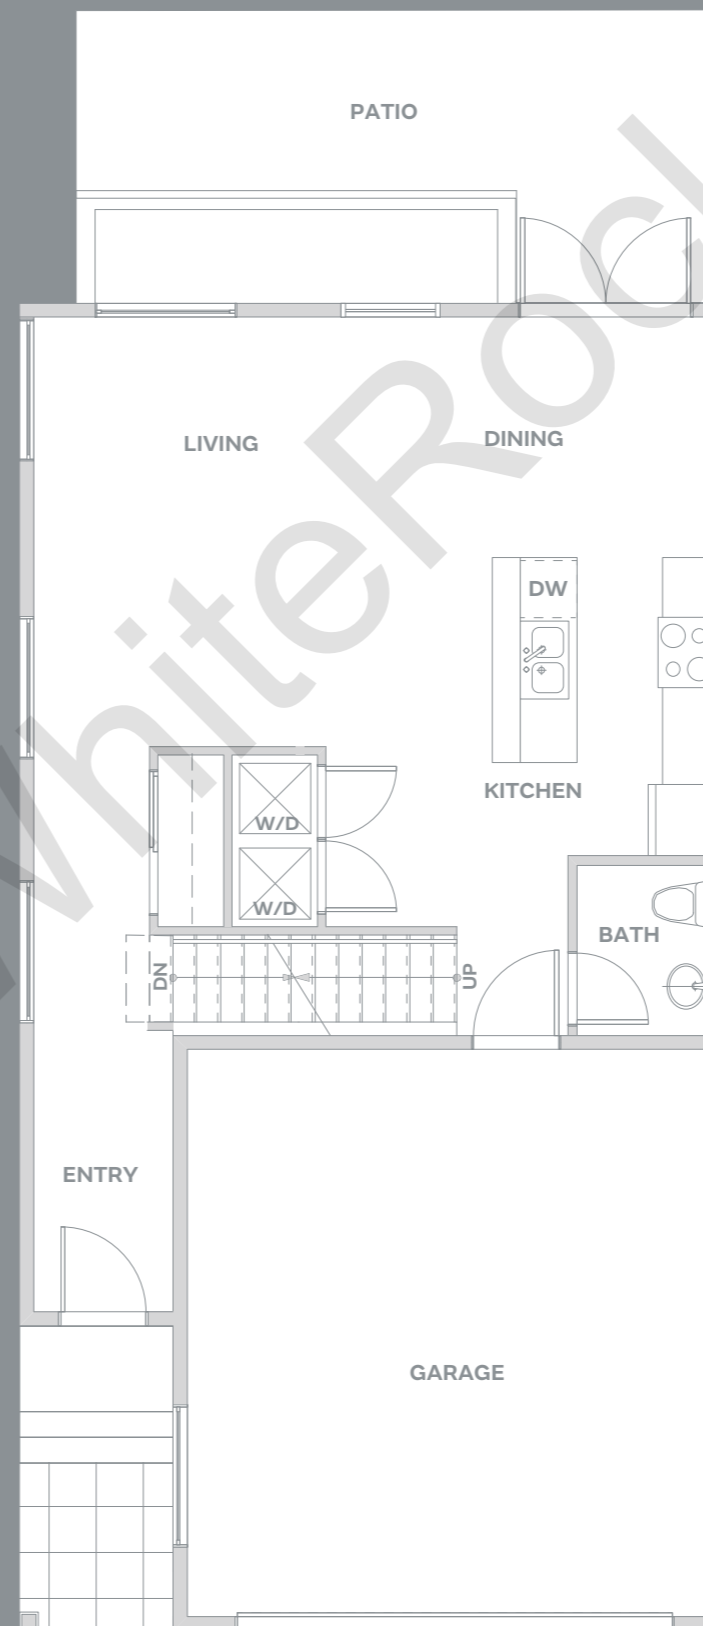

## B2

4 BEDROOM + REC ROOM  
3.5 BATH

2510 SF

BASEMENT

MAIN

UPPER