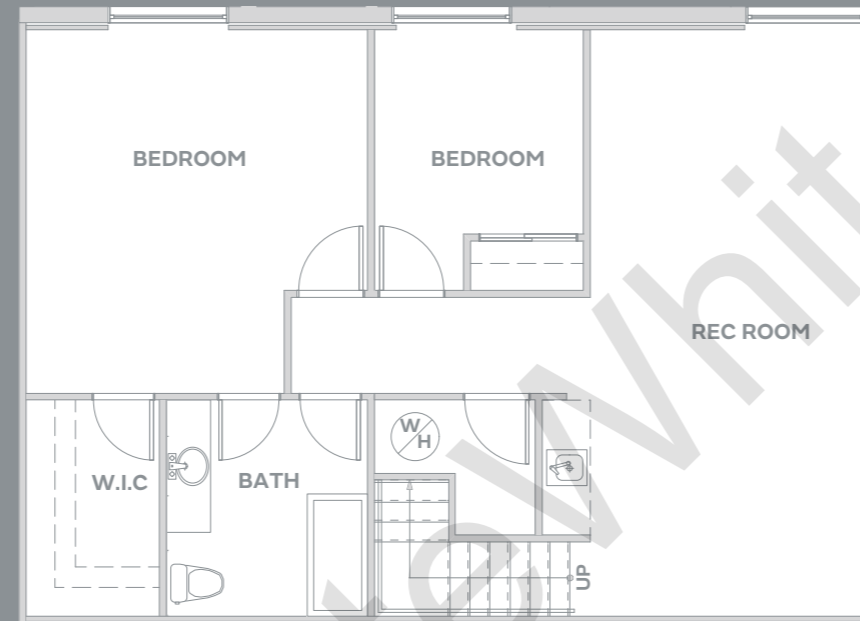

THE SMITH

SPACIOUS. SOPHISTICATED. CLASSIC.

C1

MASTER ON THE MAIN
3 BED + DEN + REC ROOM
2.5 BATH

2216 SF

BASEMENT