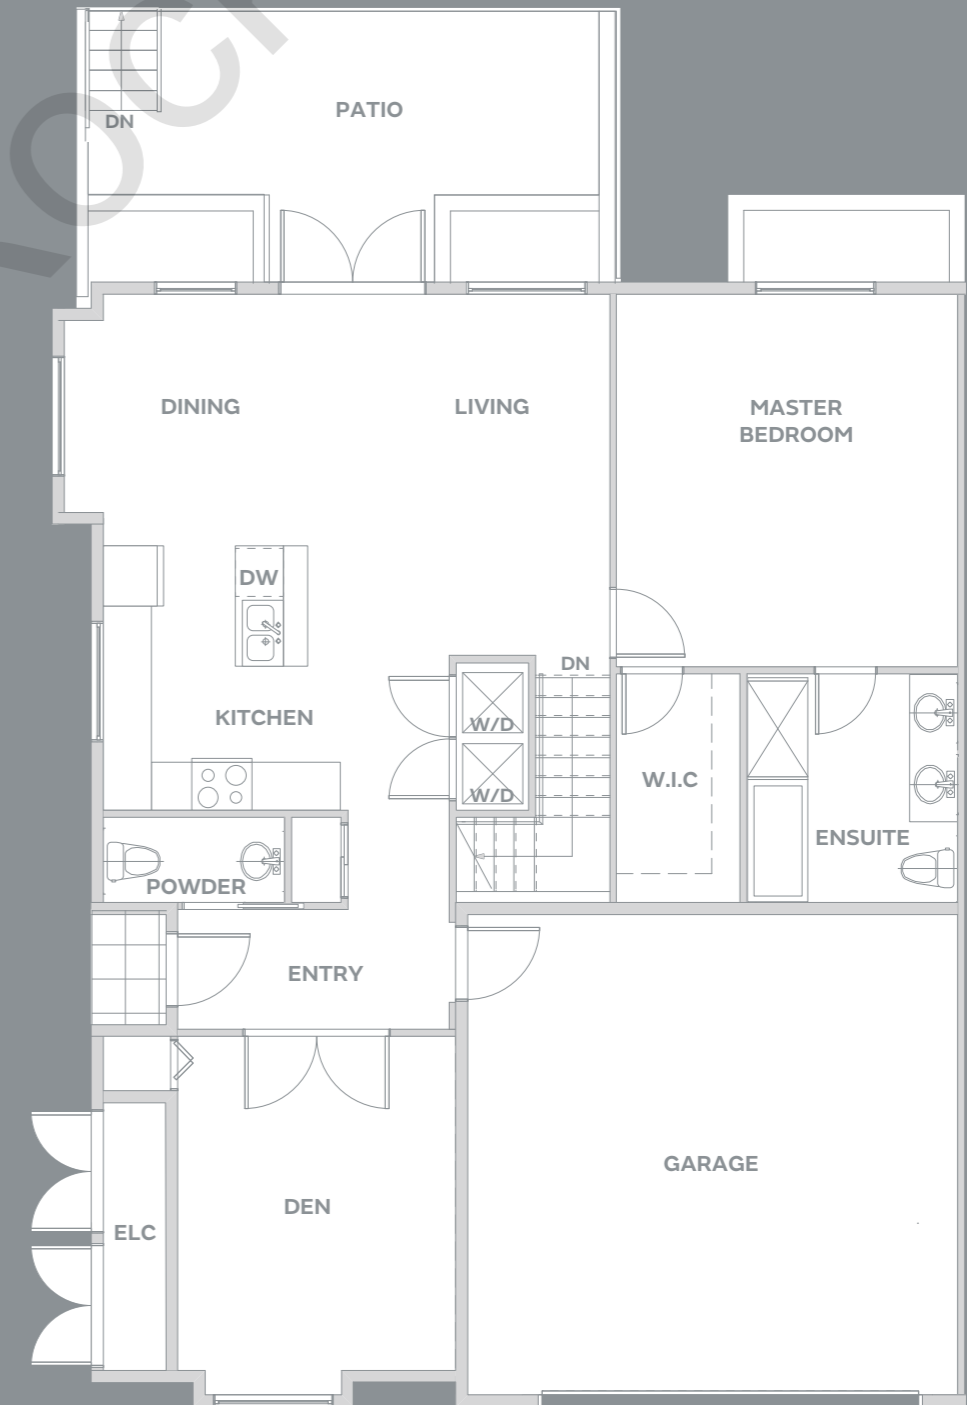

## C

MASTER ON THE MAIN  
3 BED + DEN + REC ROOM  
2.5 BATH

2180 SF

BASEMENT

MAIN