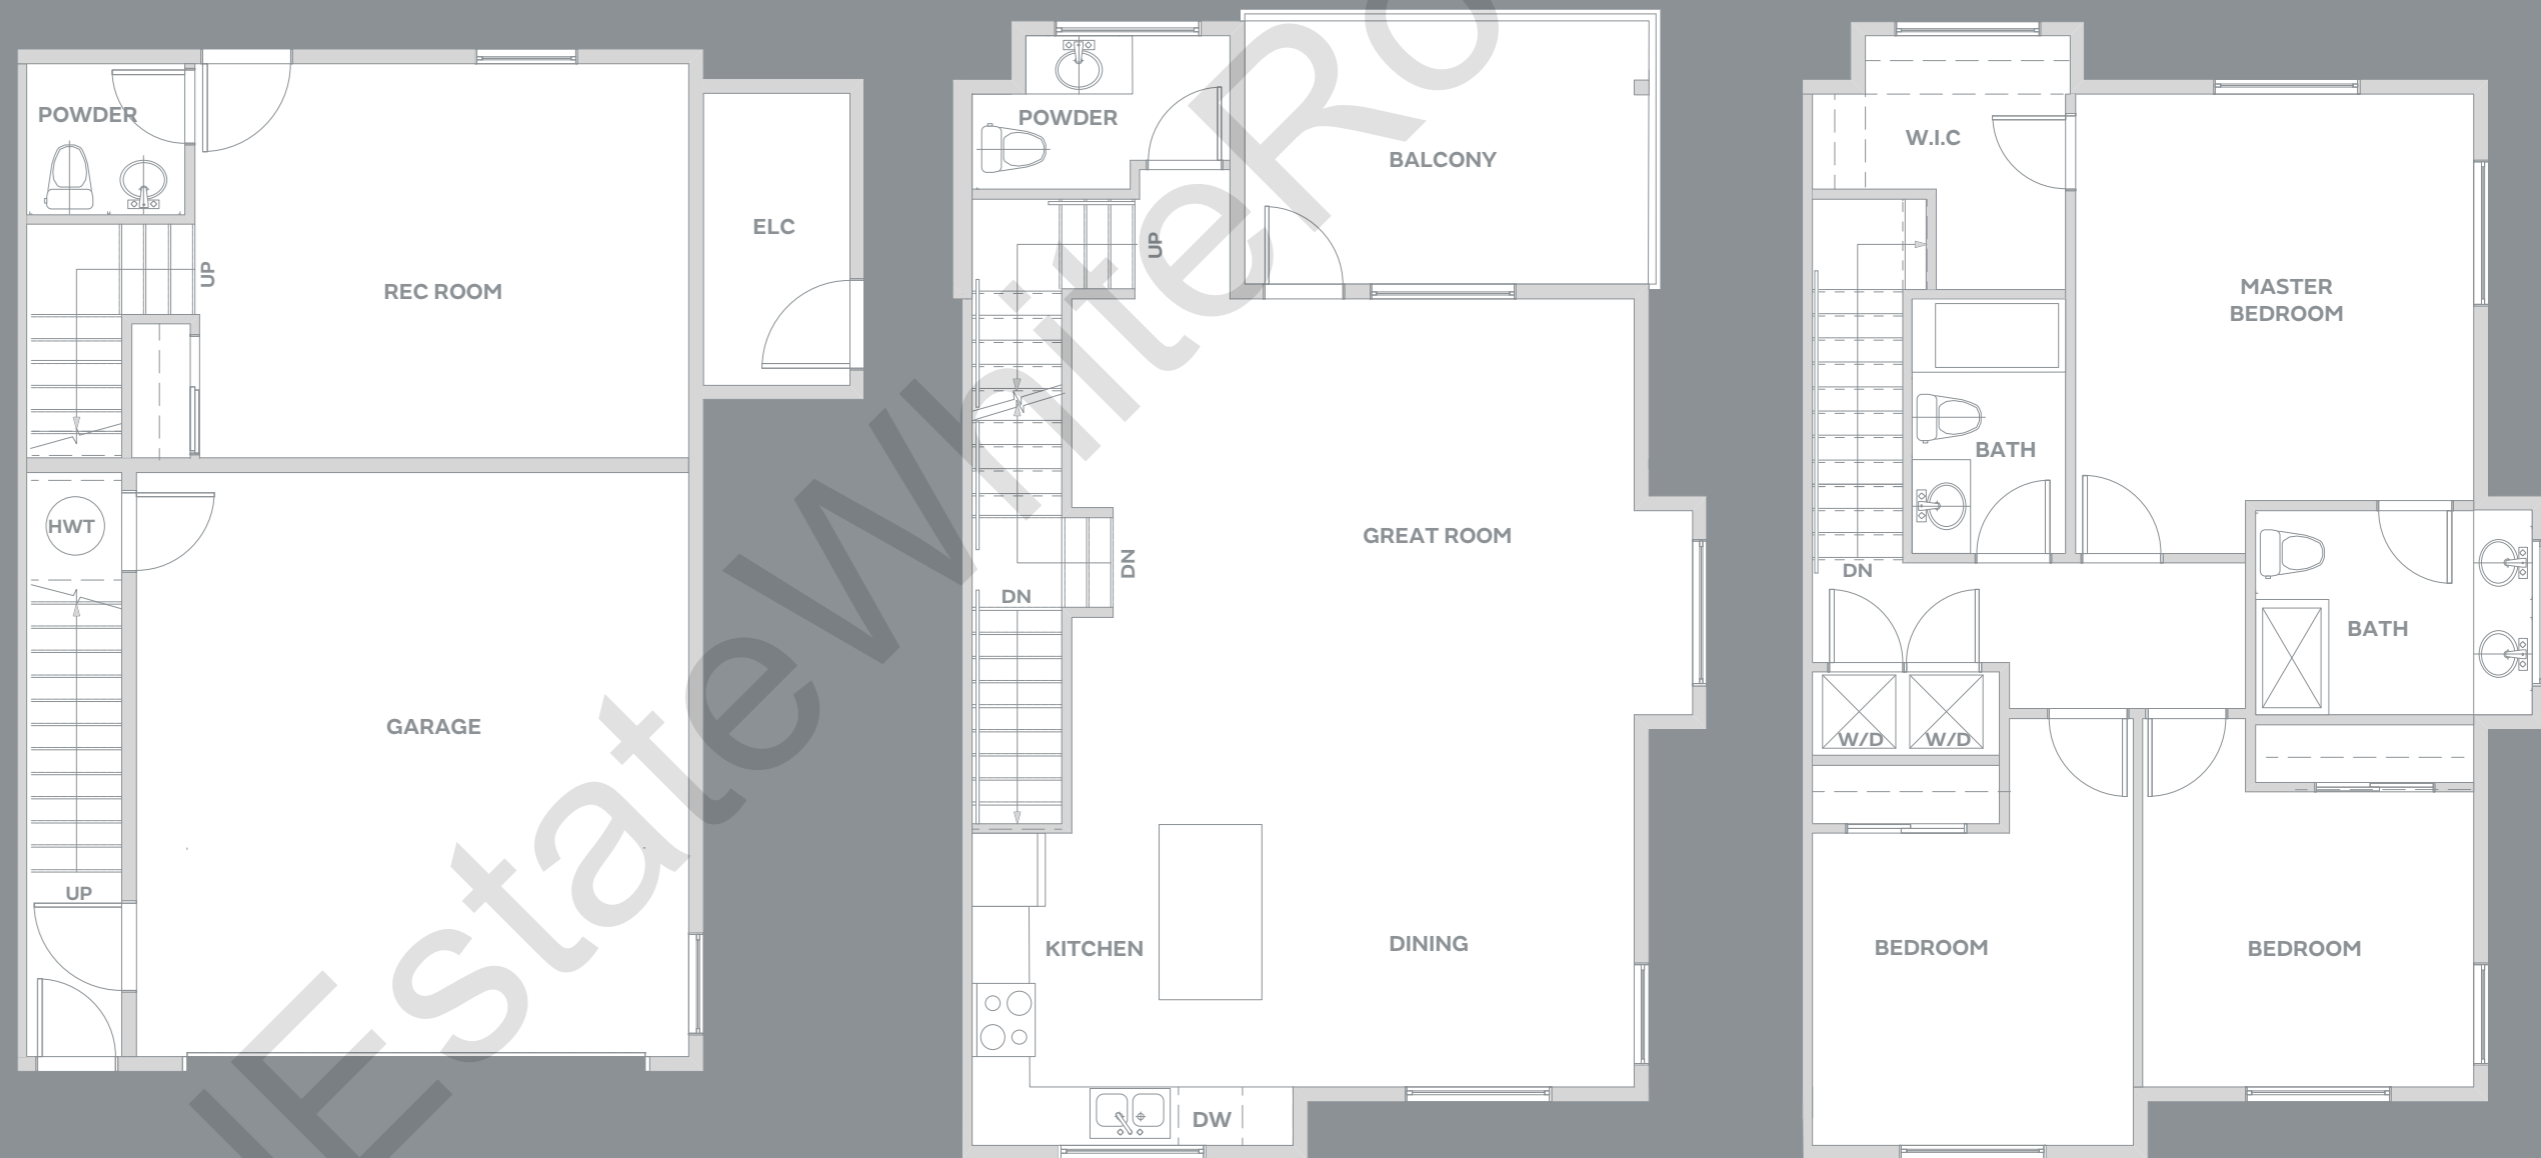

THE SMITH

SPACIOUS. SOPHISTICATED. CLASSIC.

D4

3 BEDROOM + REC ROOM
2 FULL BATH + 2 HALF BATH

2058 SF

GROUND

MAIN

UPPER