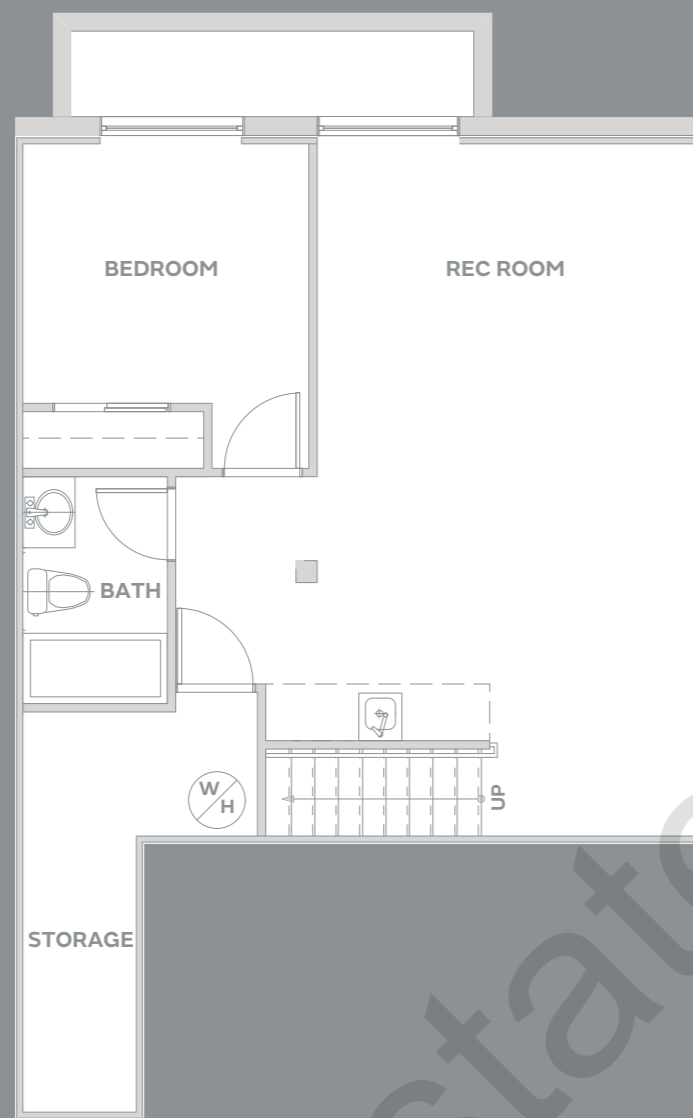

THE SMITH

SPACIOUS. SOPHISTICATED. CLASSIC.

B2

4 BEDROOM + REC ROOM
3.5 BATH

2510 SF

BASEMENT