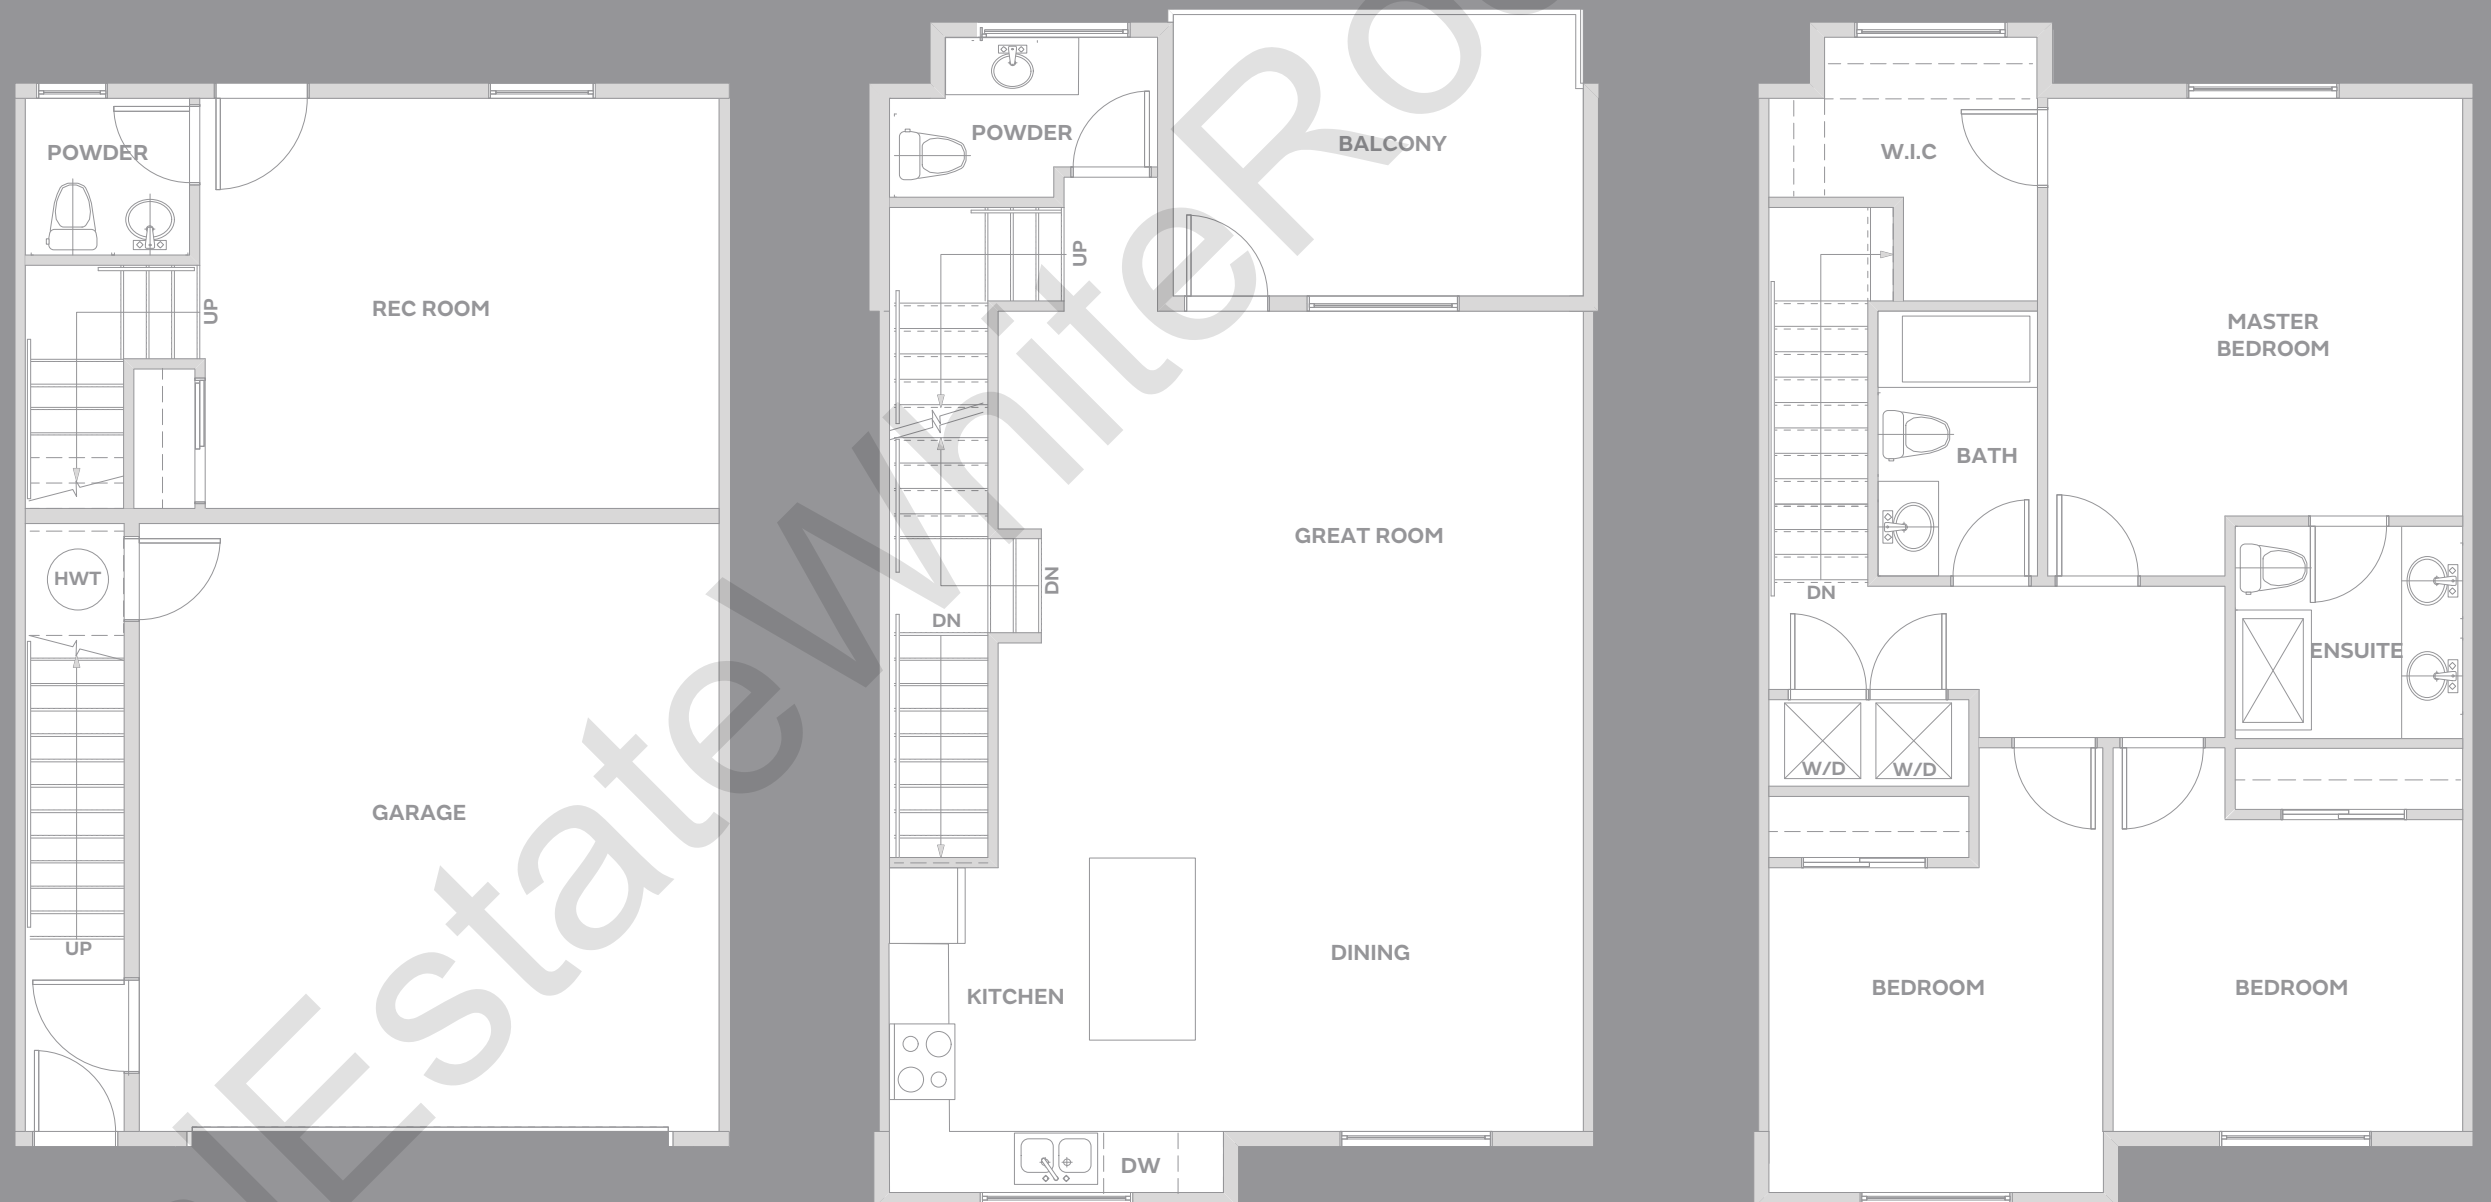

THE SMITH

SPACIOUS. SOPHISTICATED. CLASSIC.

D

3 BEDROOM + REC ROOM
2 FULL BATH + 2 HALF BATH

2042 SF

GROUND

MAIN

UPPER