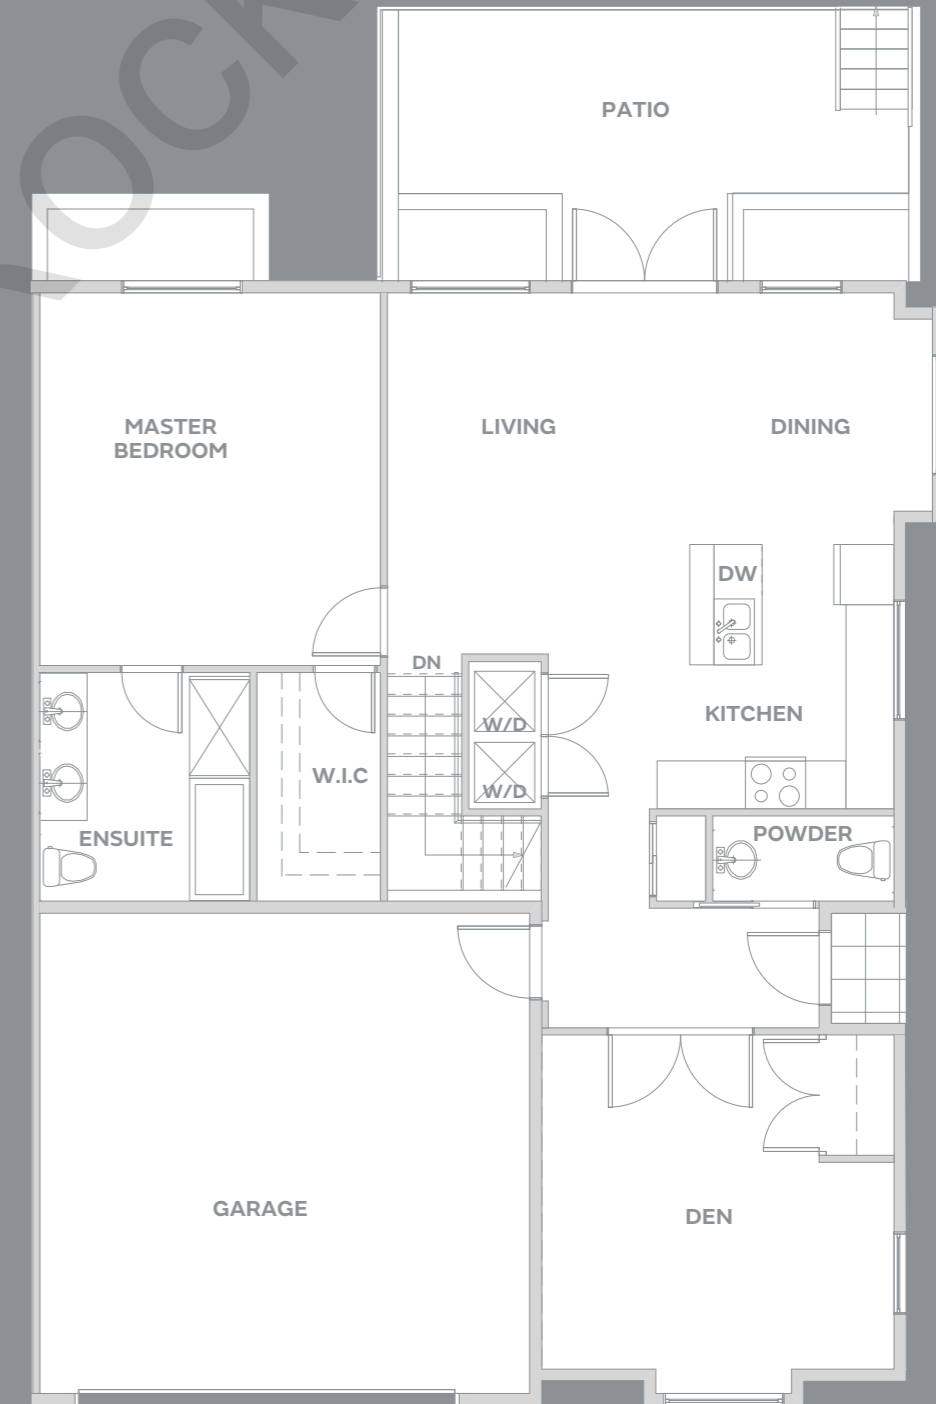

## C1

MASTER ON THE MAIN  
3 BED + DEN + REC ROOM  
2.5 BATH

2216 SF

BASEMENT

MAIN