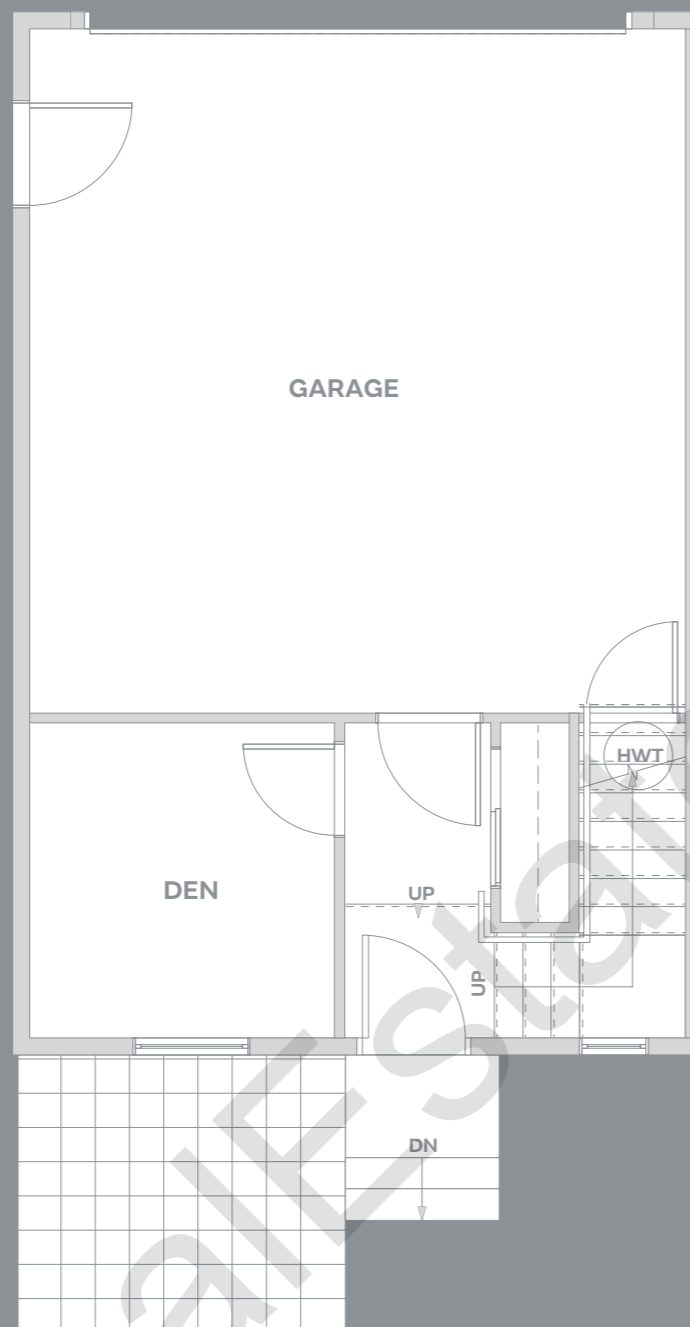

THE SMITH

SPACIOUS. SOPHISTICATED. CLASSIC.

A2

3 BEDROOM + DEN
2.5 BATH

1483 – 1516 SF

GROUND