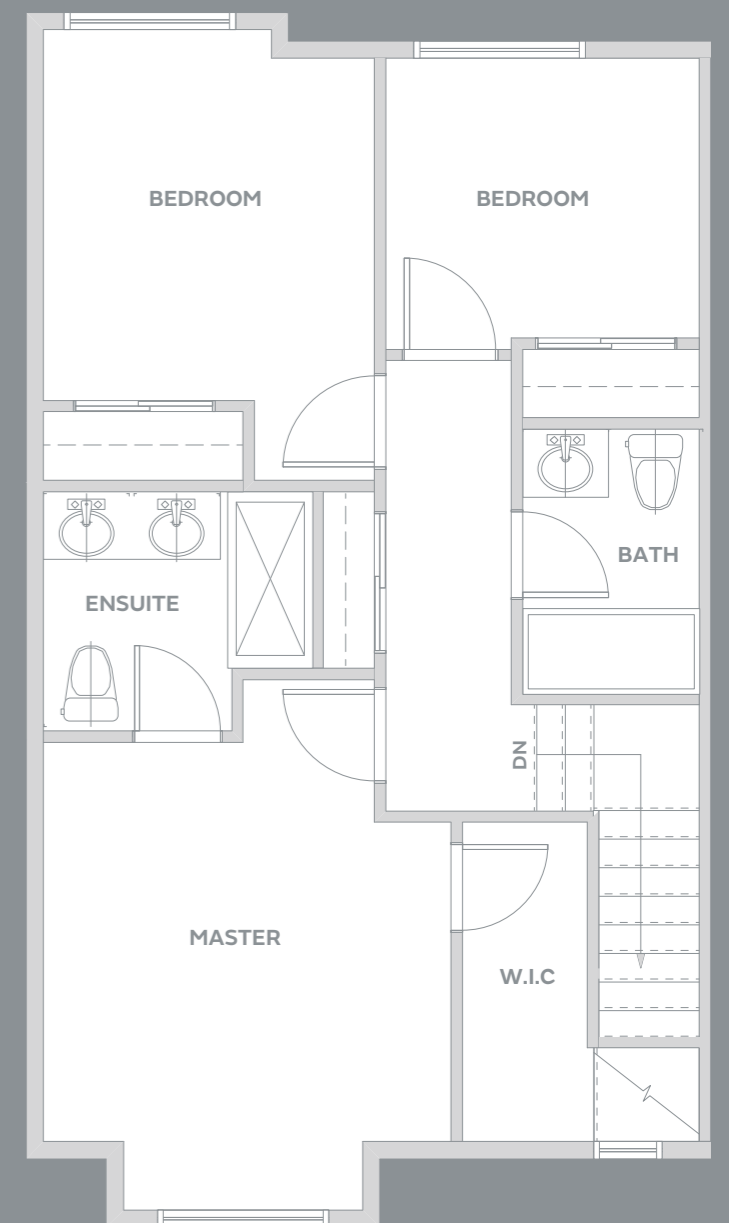

## A1

3 BEDROOM + DEN  
2.5 BATH

1491 – 1494 SF

GROUND

MAIN

UPPER