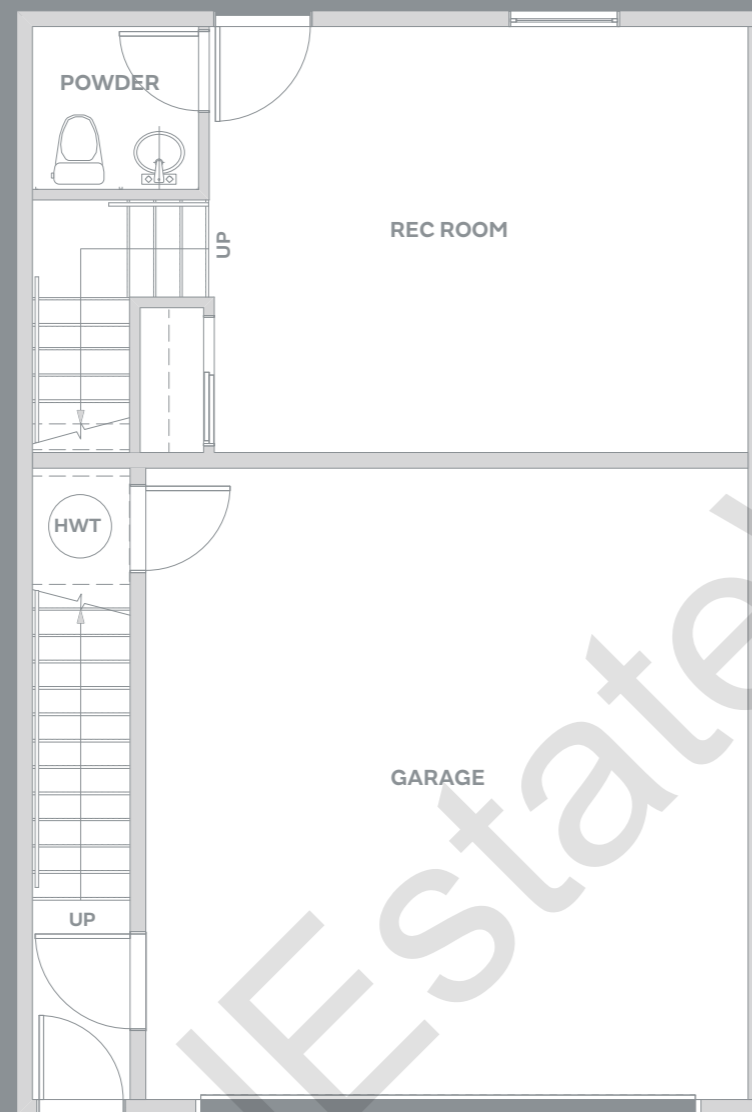

THE SMITH

SPACIOUS. SOPHISTICATED. CLASSIC.

D3

3 BEDROOM + REC ROOM
2 FULL BATH + 2 HALF BATH

2042 SF

GROUND