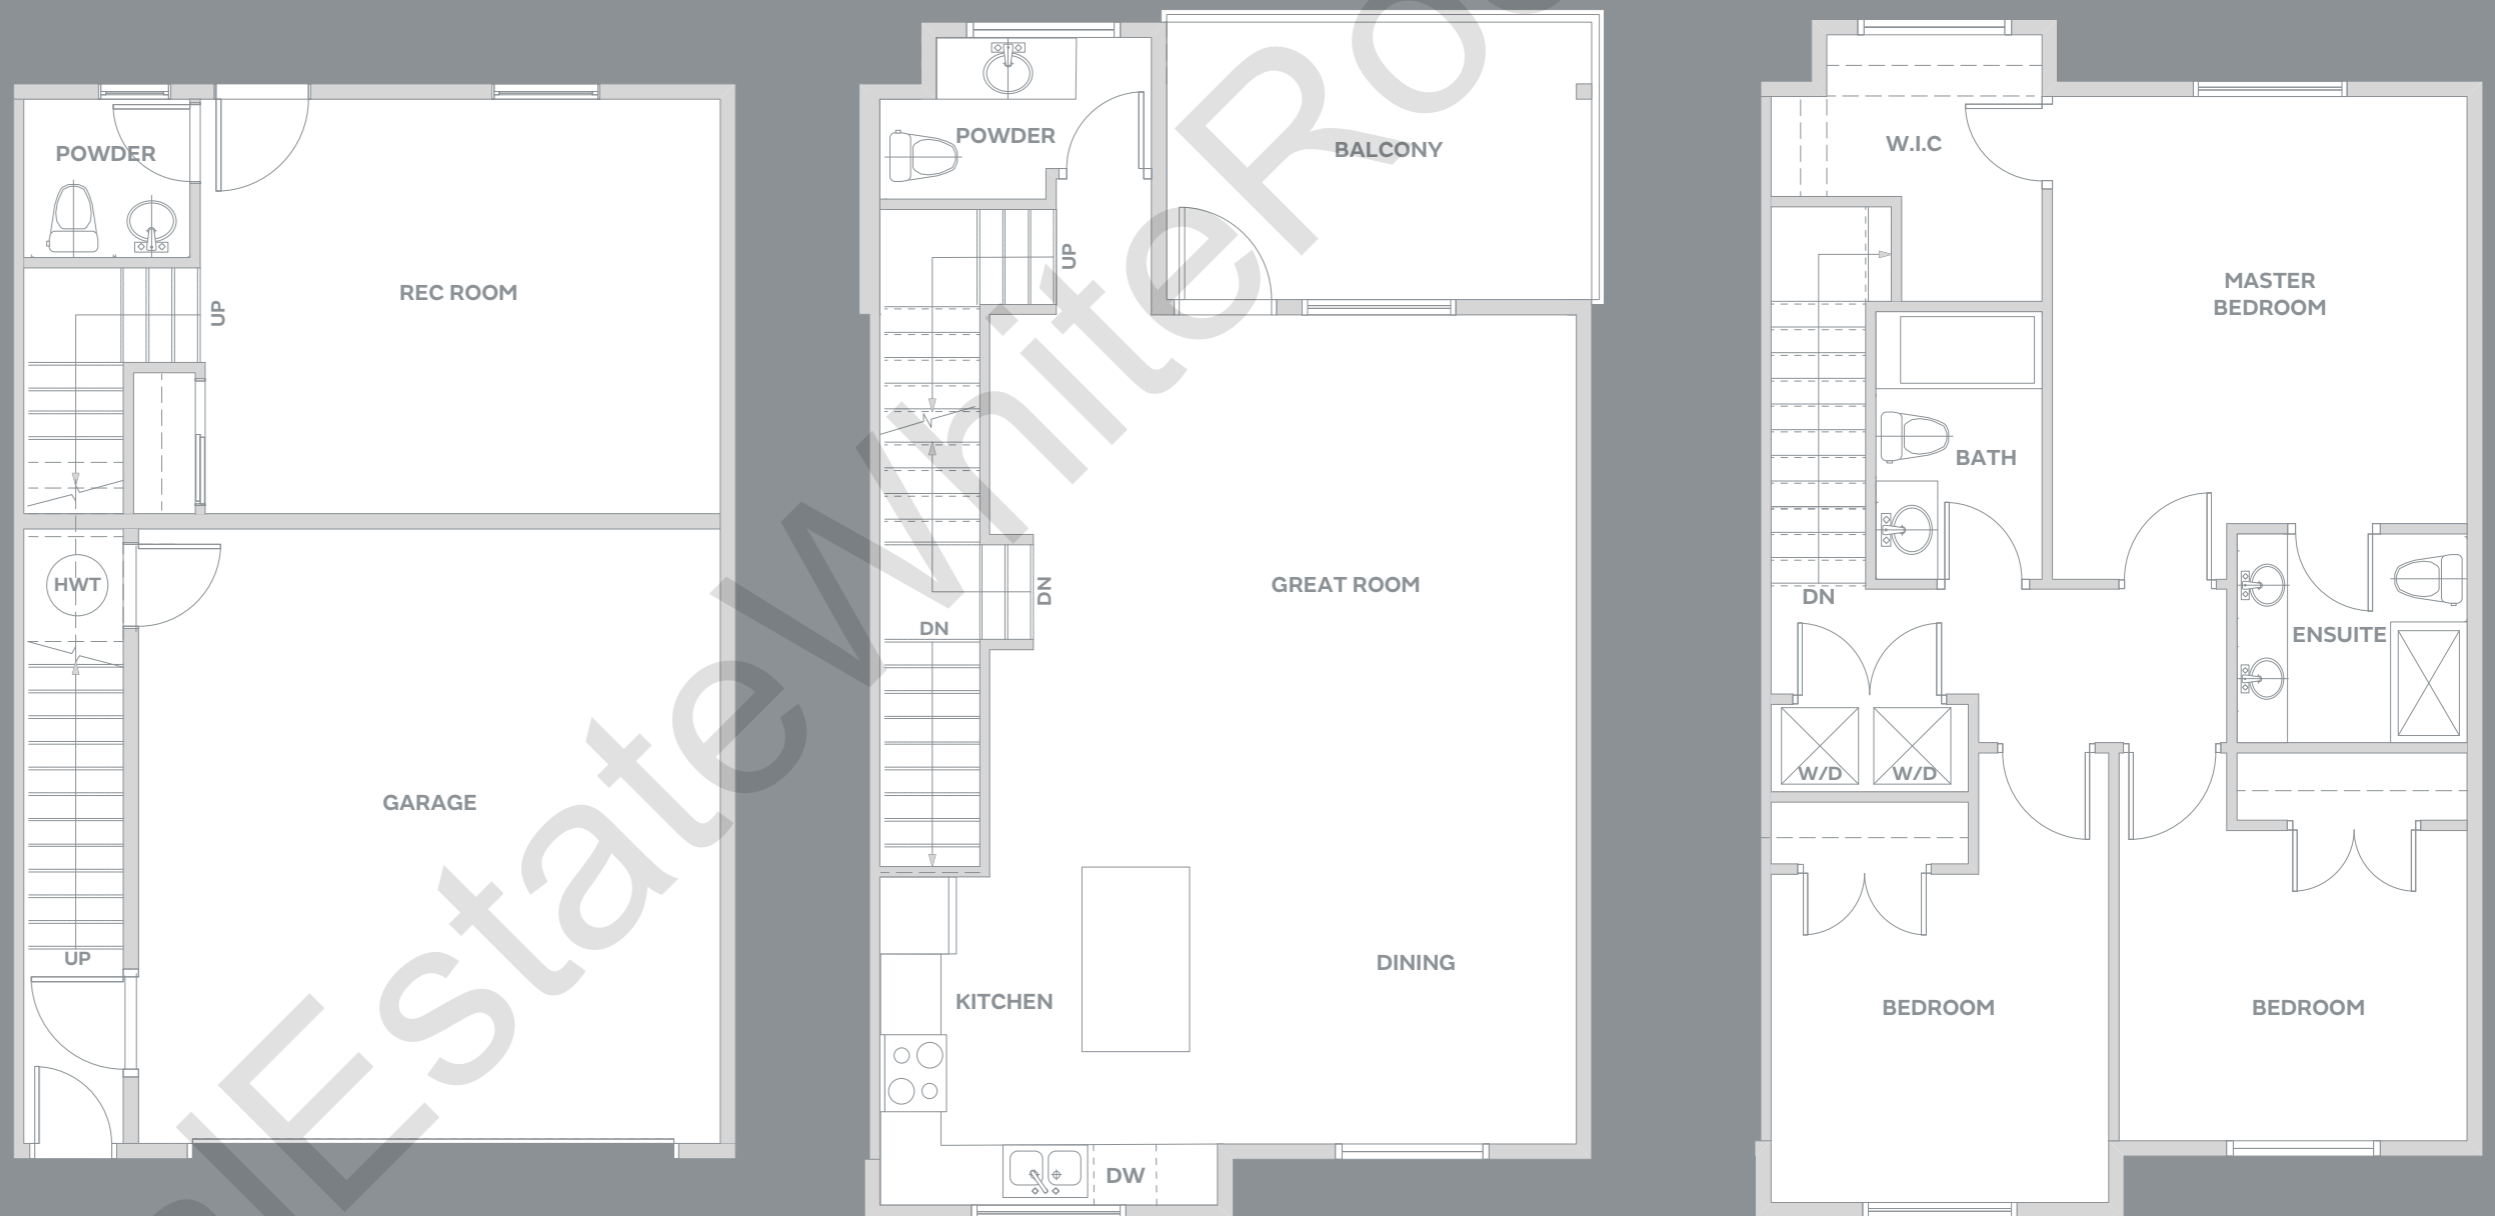

THE SMITH

SPACIOUS. SOPHISTICATED. CLASSIC.

D1

3 BEDROOM + REC ROOM
2 FULL BATH + 2 HALF BATH

2041 SF

GROUND

MAIN

UPPER