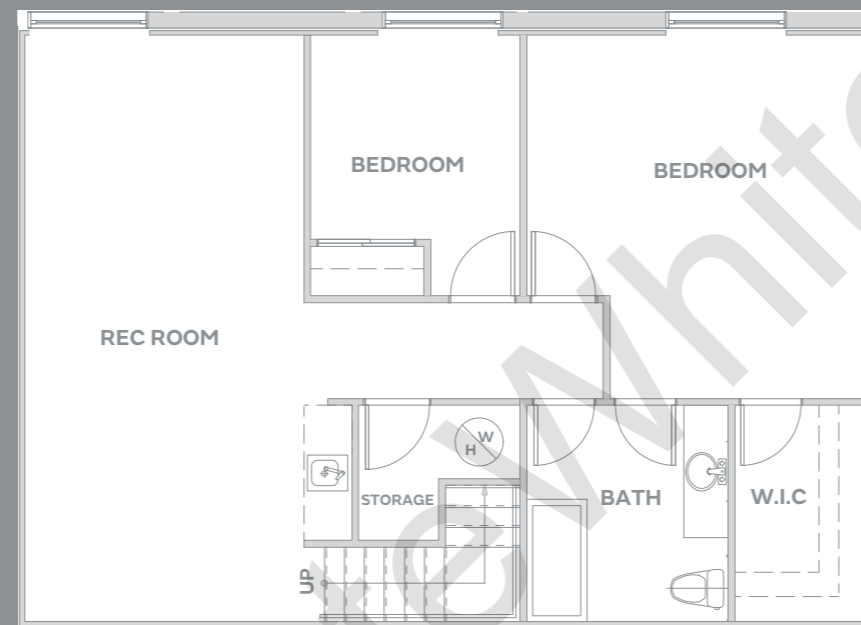

THE SMITH

SPACIOUS. SOPHISTICATED. CLASSIC.

C

MASTER ON THE MAIN
3 BED + DEN + REC ROOM
2.5 BATH

2180 SF

BASEMENT