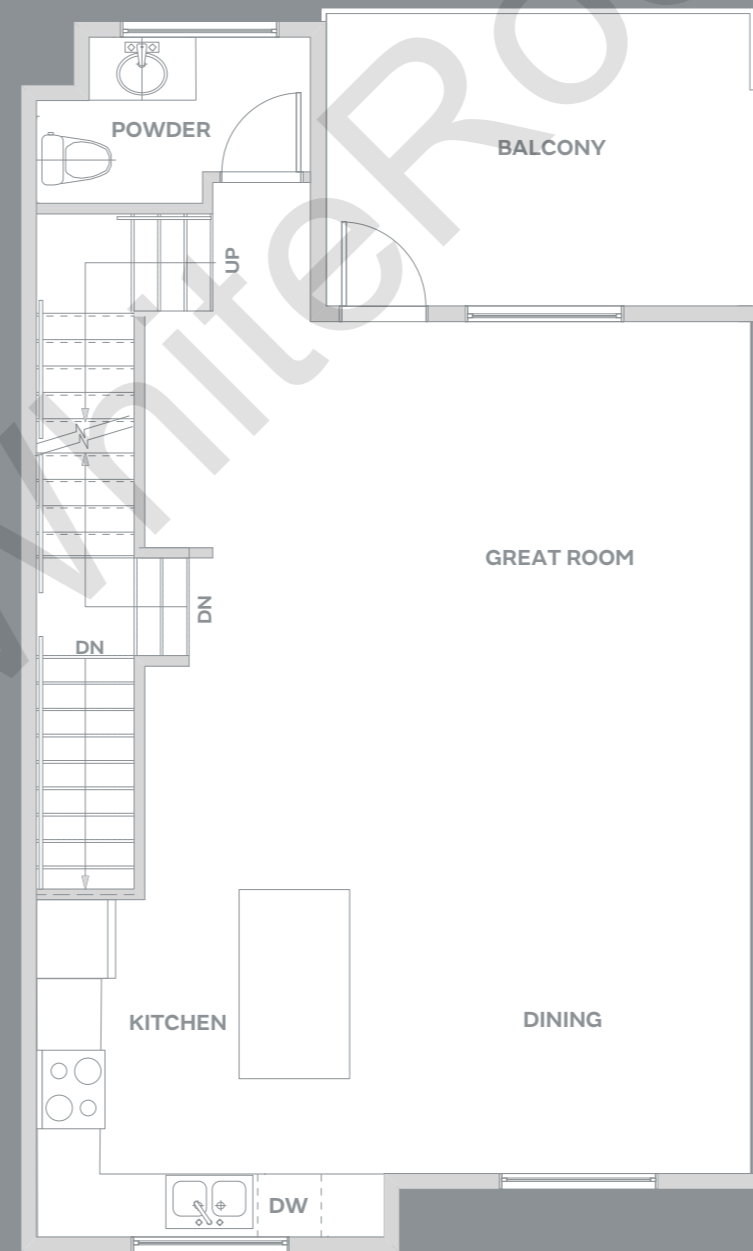

THE SMITH

SPACIOUS. SOPHISTICATED. CLASSIC.

D3

3 BEDROOM + REC ROOM
2 FULL BATH + 2 HALF BATH

2042 SF

GROUND

MAIN

UPPER