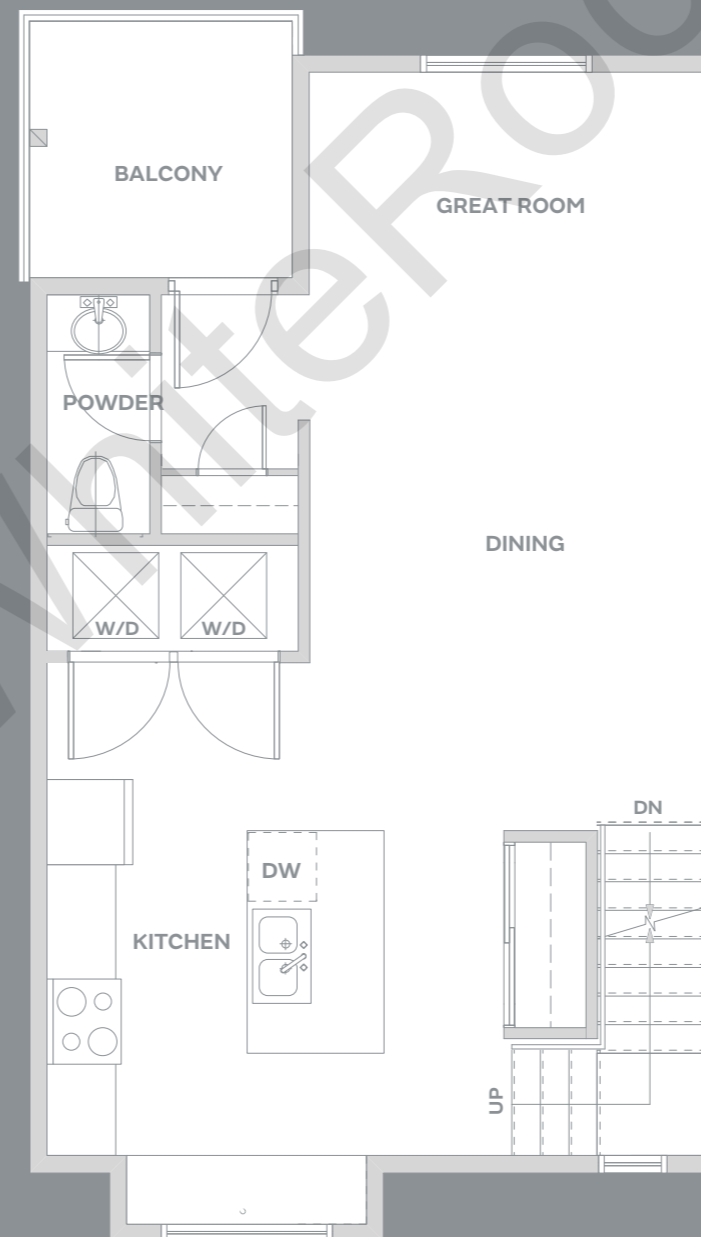

## A1

3 BEDROOM + DEN  
2.5 BATH

1491 – 1494 SF

GROUND

MAIN

UPPER