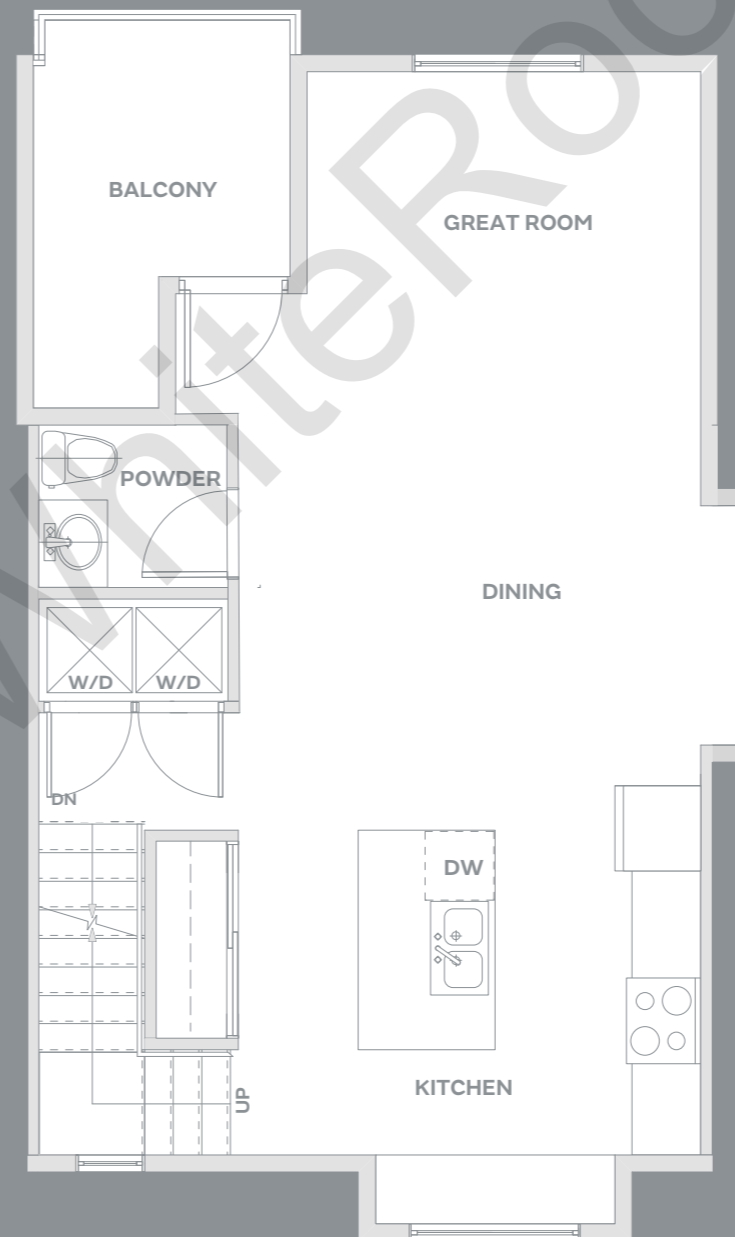

THE SMITH

SPACIOUS. SOPHISTICATED. CLASSIC.

A4

3 BEDROOM + DEN
2.5 BATH

1492 – 1499 SF

GROUND

MAIN

UPPER