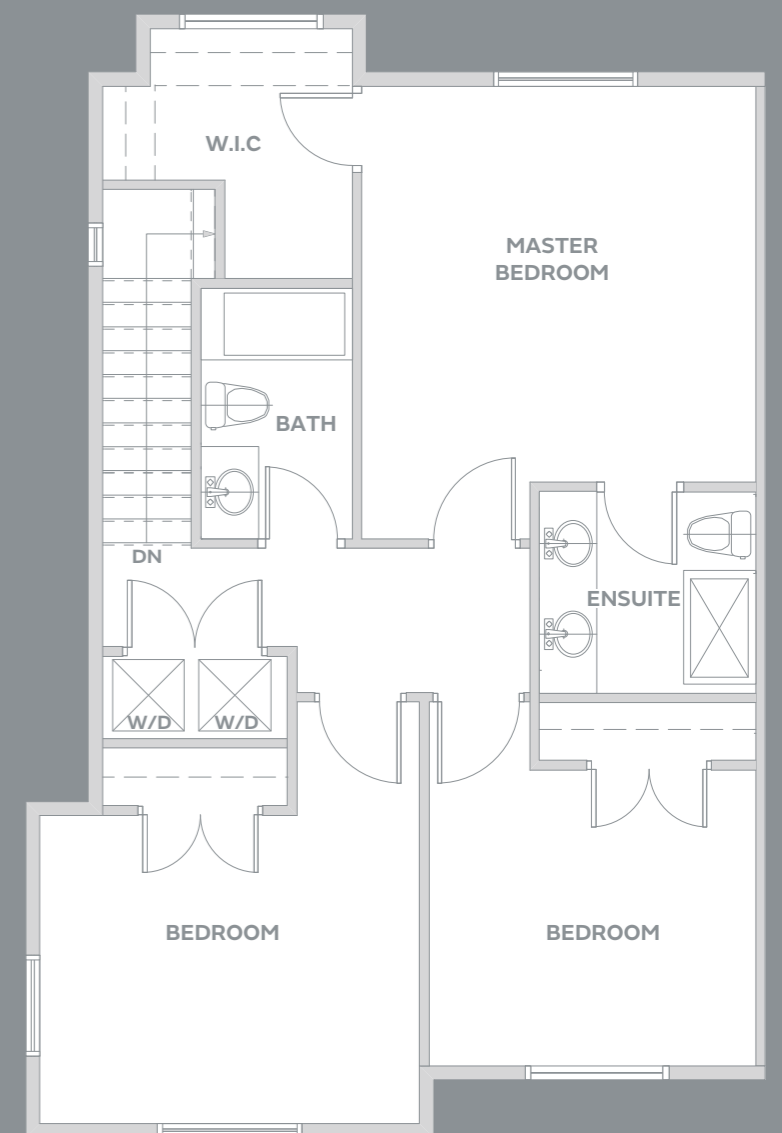

## D2

3 BEDROOM + REC ROOM  
2 FULL BATH + 2 HALF BATH

2092 SF

GROUND

MAIN

UPPER