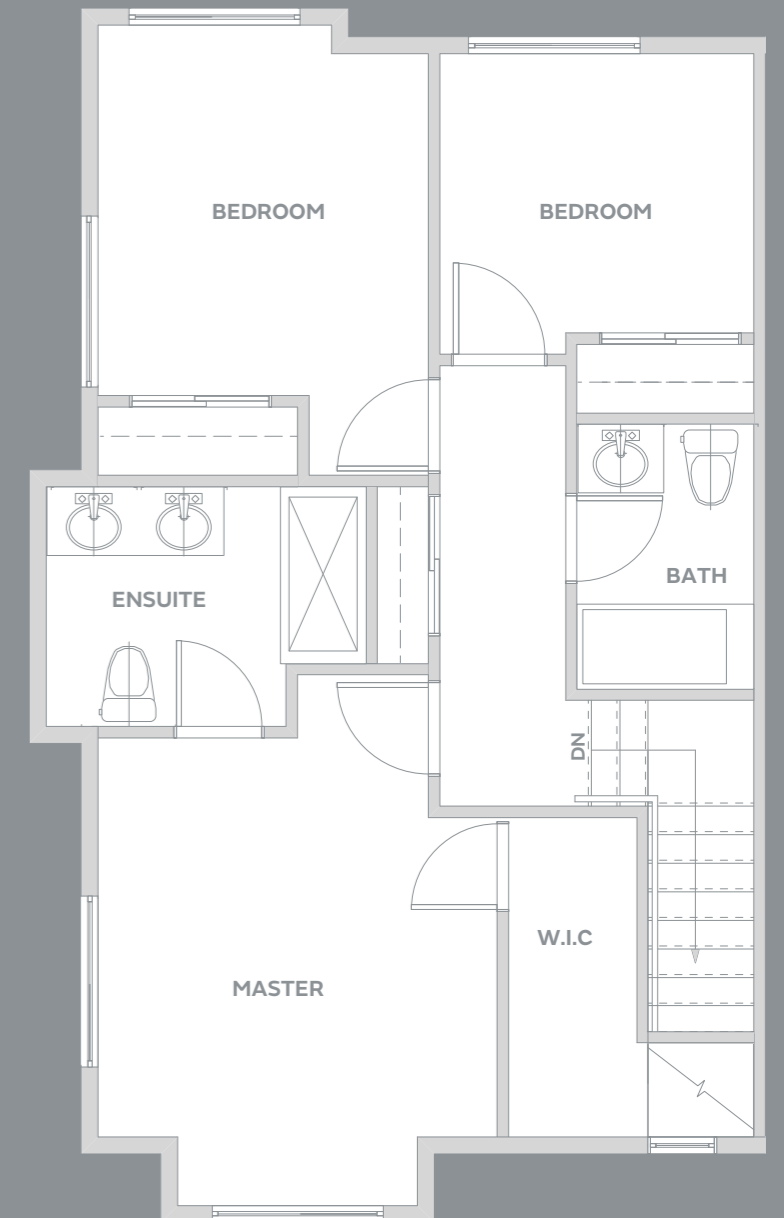

## A2

3 BEDROOM + DEN  
2.5 BATH

1483 – 1516 SF

GROUND

MAIN

UPPER