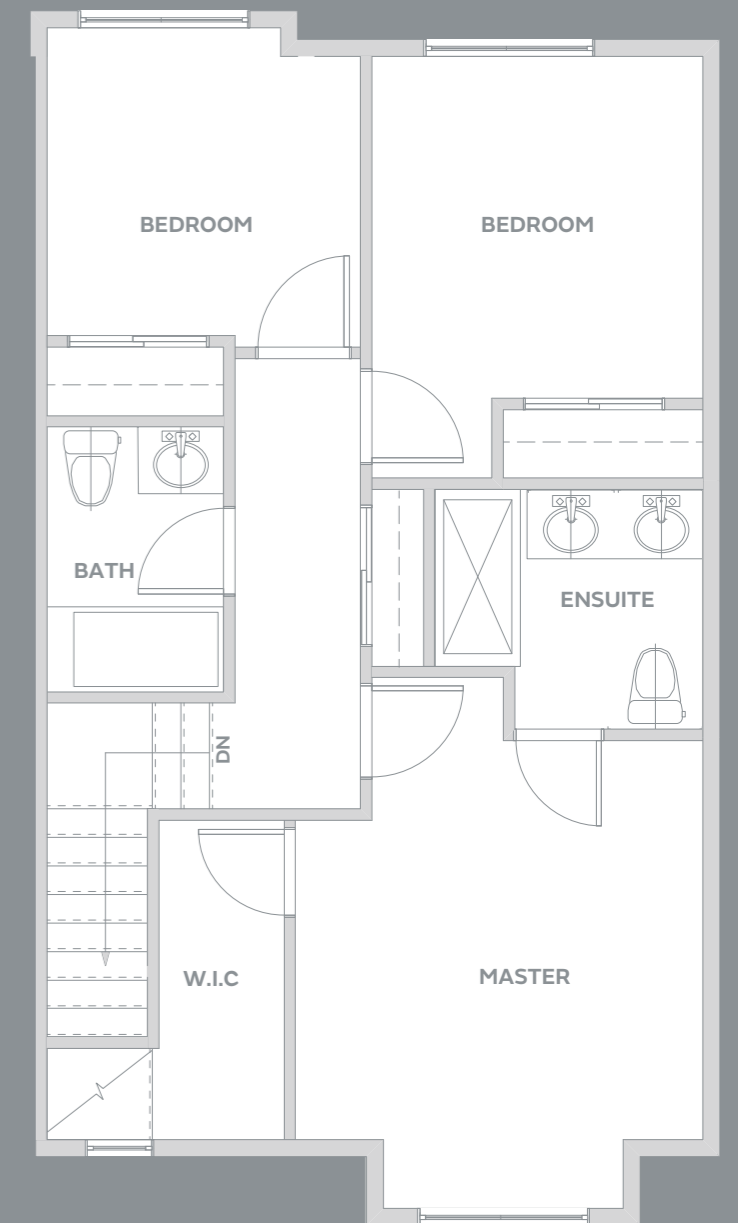

## A3

3 BEDROOM + DEN  
2.5 BATH

1460 – 1475 SF

GROUND

MAIN

UPPER