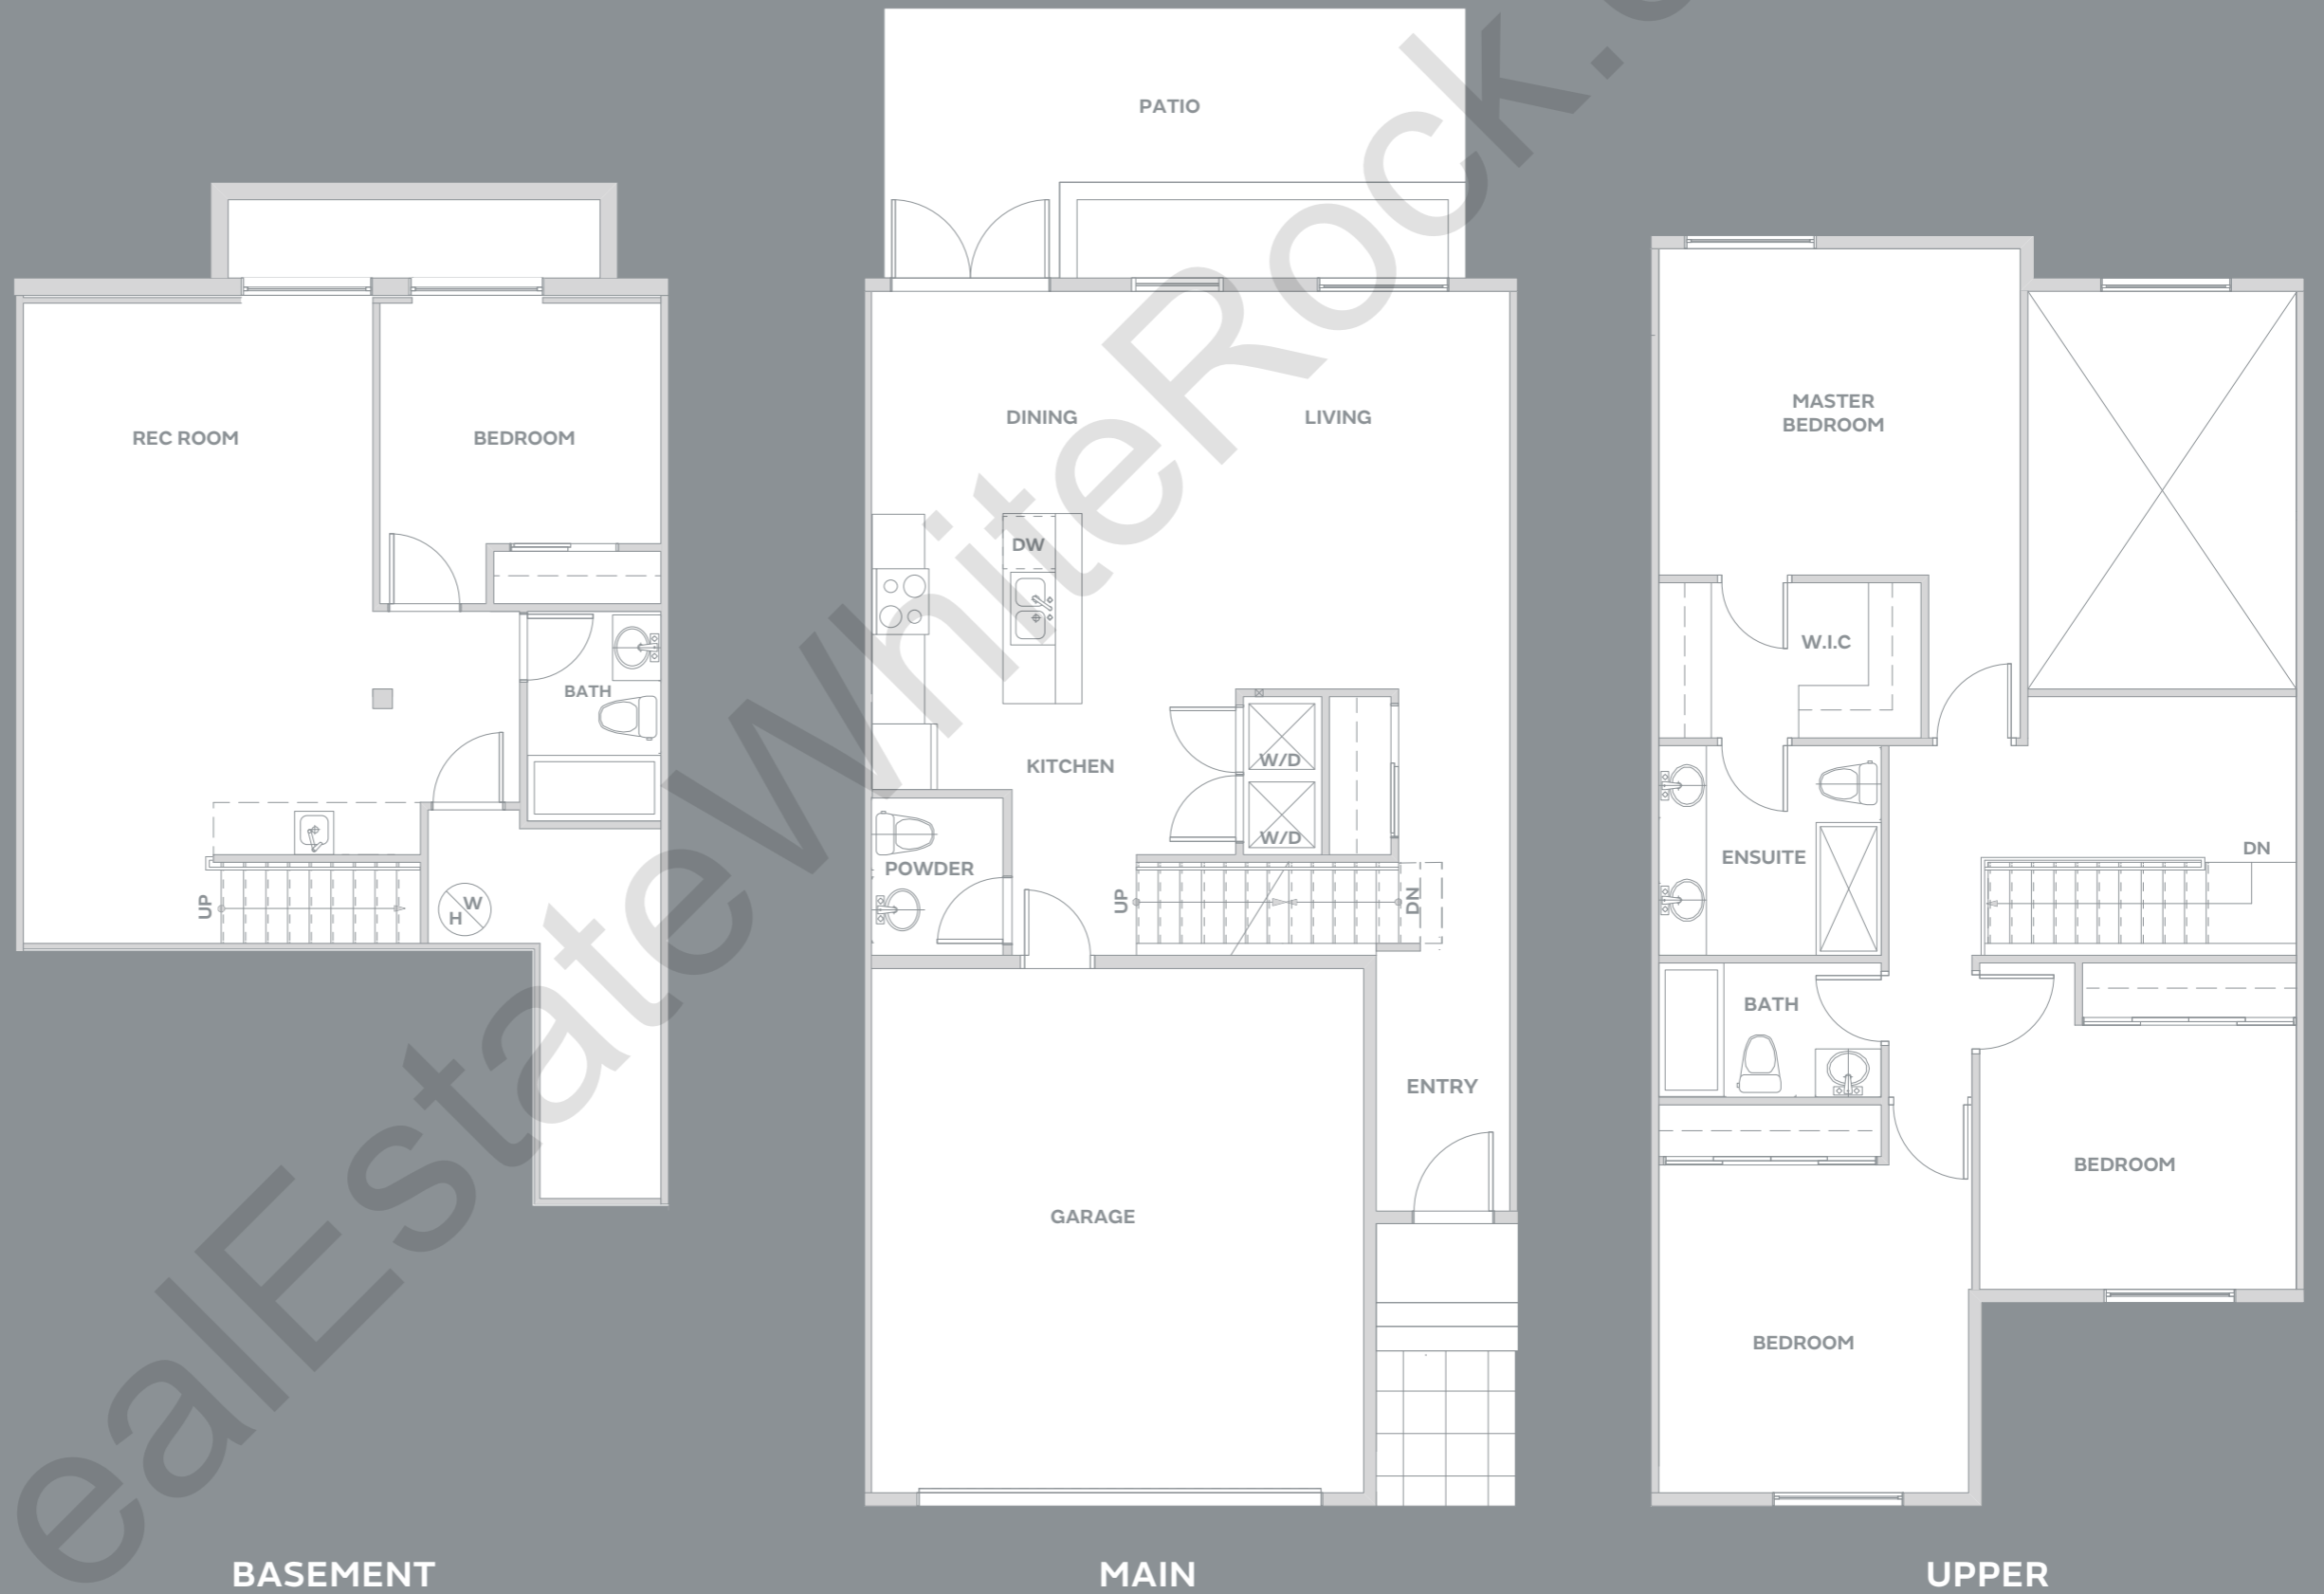

THE SMITH

SPACIOUS. SOPHISTICATED. CLASSIC.

B1

4 BEDROOM + REC ROOM
3.5 BATH

2556 SF