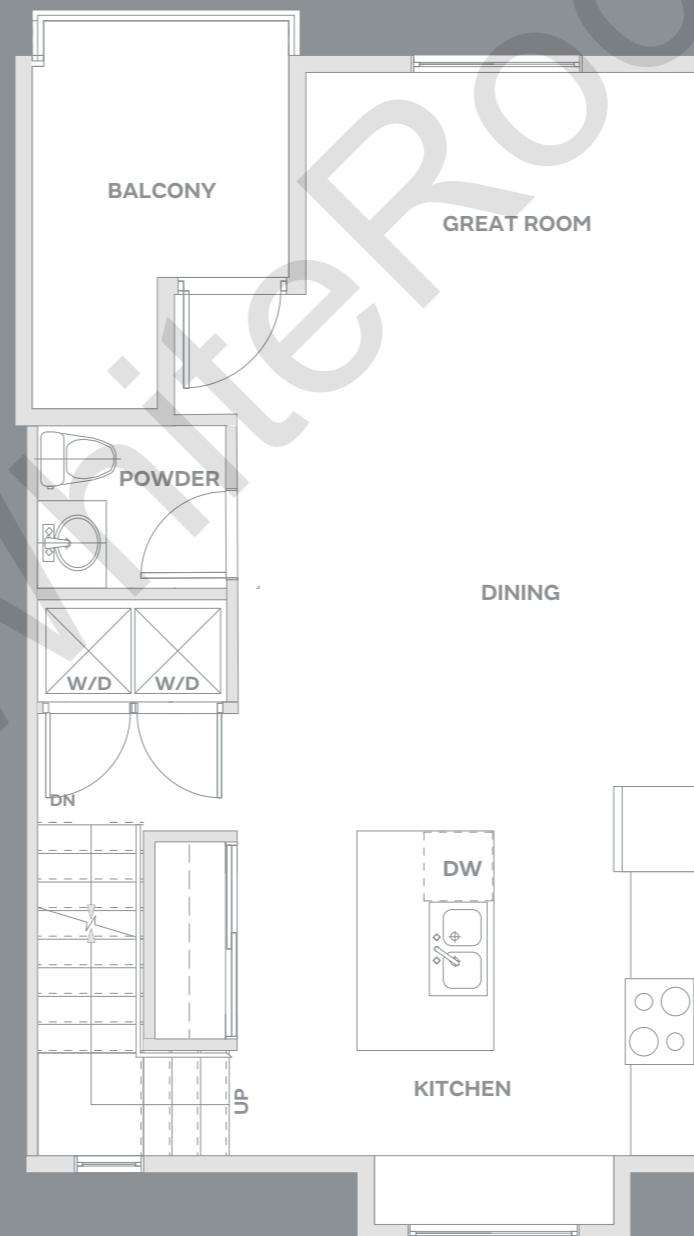

## A3

3 BEDROOM + DEN  
2.5 BATH

1460 – 1475 SF

GROUND

MAIN

UPPER