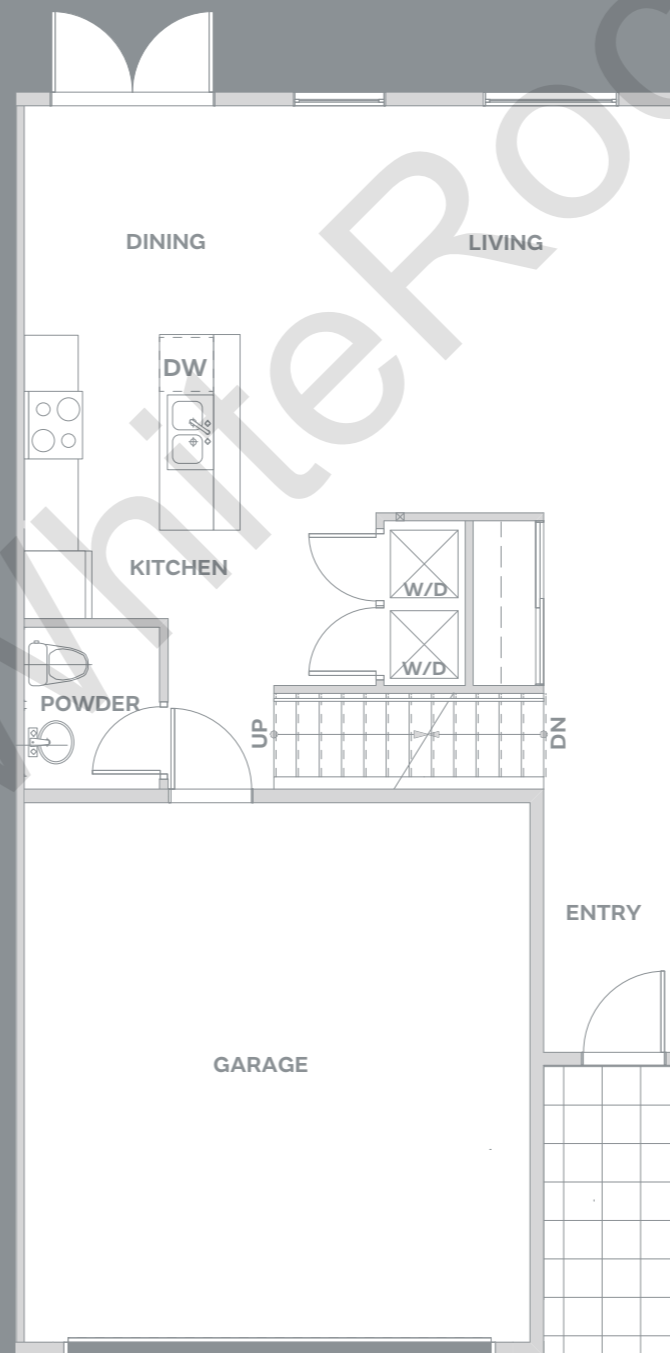

## B

4 BEDROOM + REC ROOM  
3.5 BATH

2510 SF

BASEMENT

MAIN

UPPER