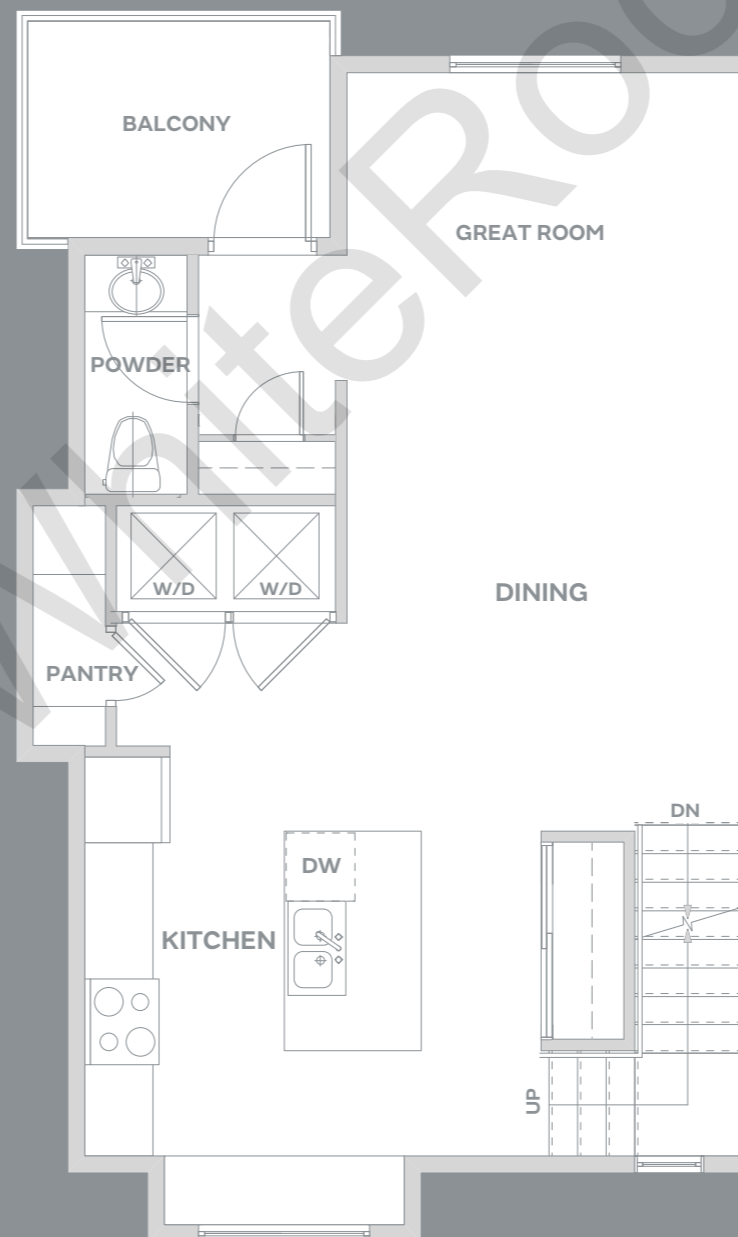

THE SMITH

SPACIOUS. SOPHISTICATED. CLASSIC.

A2

3 BEDROOM + DEN
2.5 BATH

1483 – 1516 SF

GROUND

MAIN

UPPER