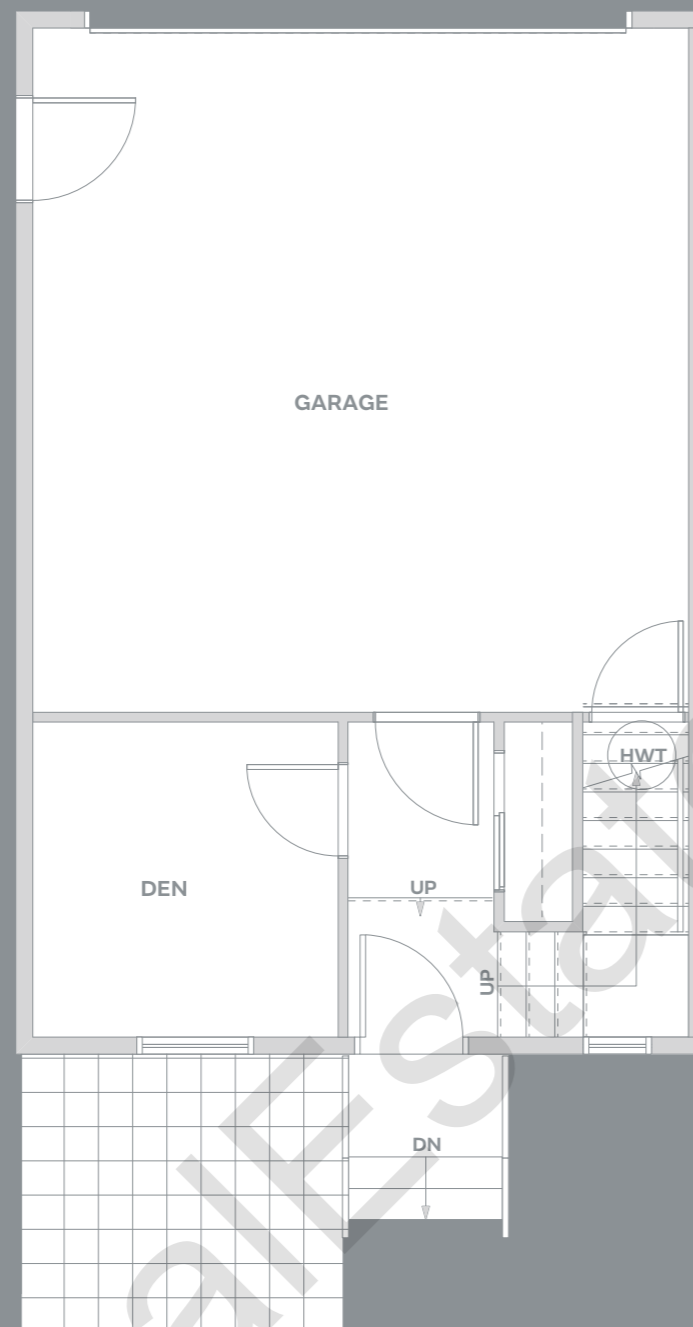

THE SMITH

SPACIOUS. SOPHISTICATED. CLASSIC.

A1

3 BEDROOM + DEN
2.5 BATH

1491 – 1494 SF

GROUND