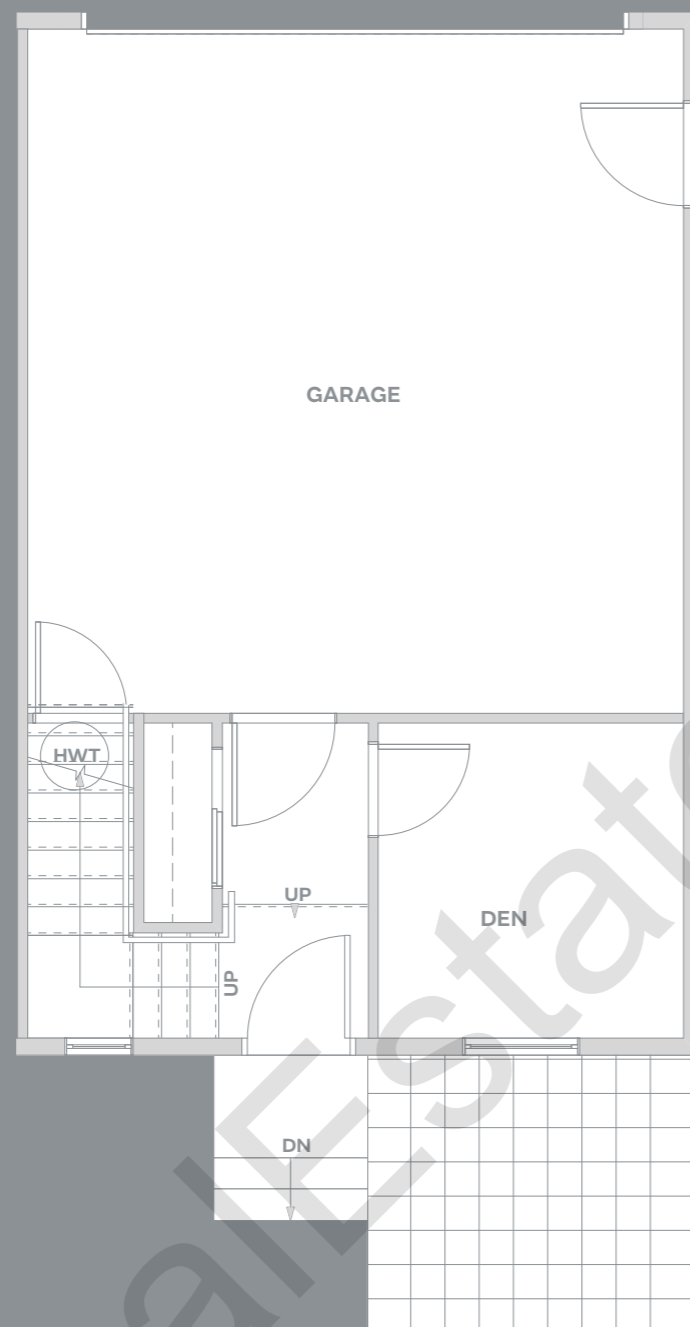

THE SMITH

SPACIOUS. SOPHISTICATED. CLASSIC.

A3

3 BEDROOM + DEN
2.5 BATH

1460 – 1475 SF

GROUND