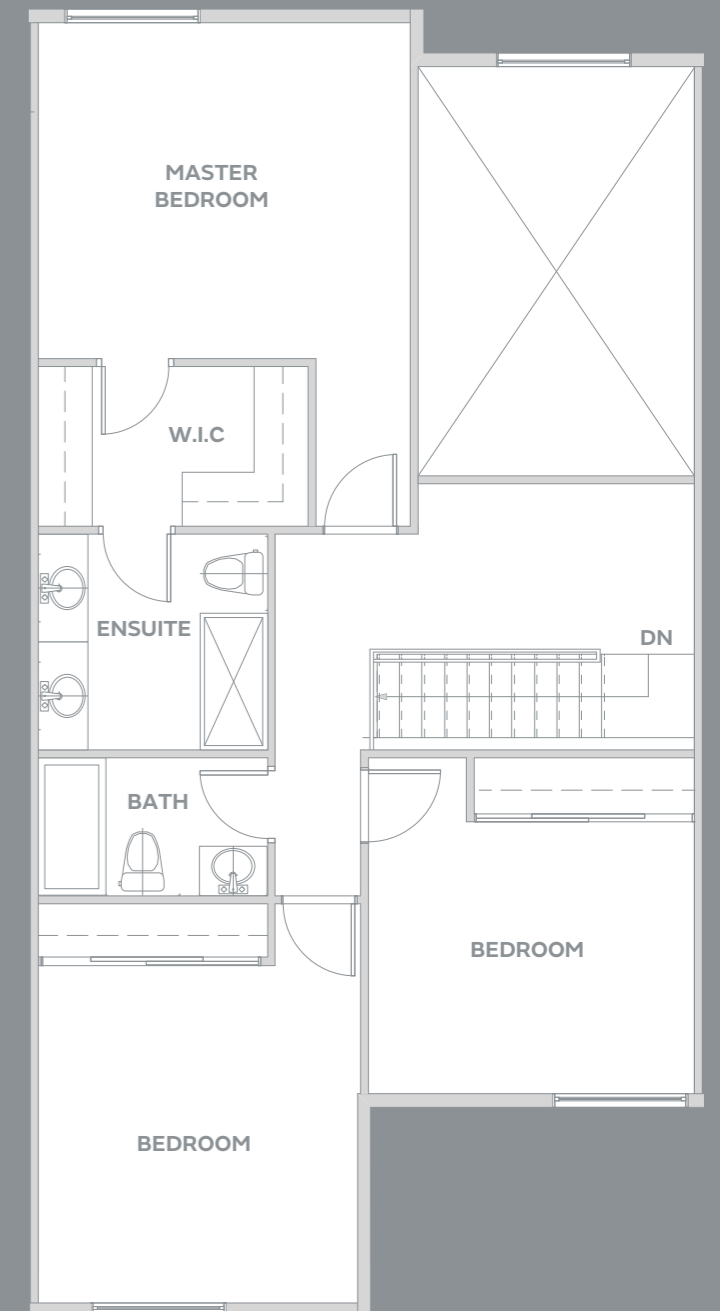

## B

4 BEDROOM + REC ROOM  
3.5 BATH

2510 SF

BASEMENT

MAIN

UPPER

## B1

4 BEDROOM + REC ROOM  
3.5 BATH

2556 SF